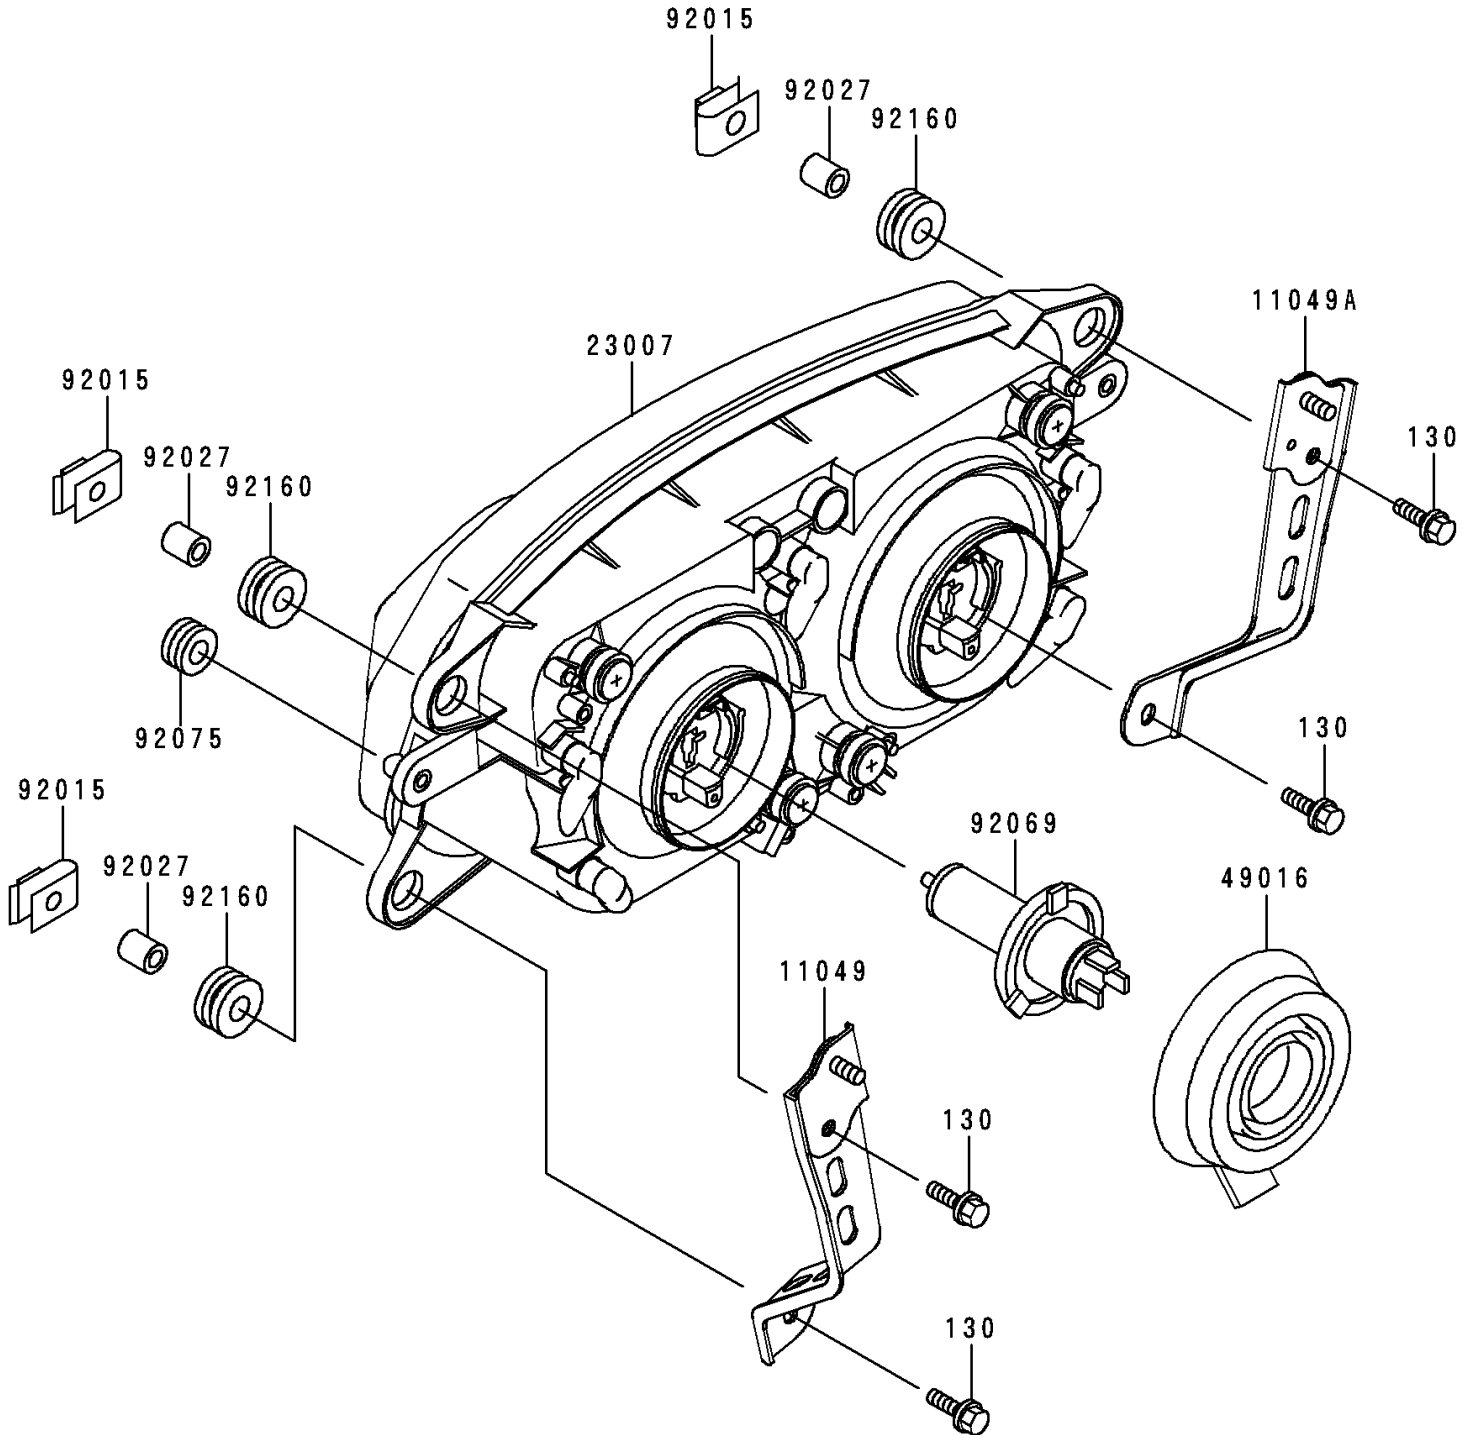

1996 Ninja® ZX™-7RR PARTS DIAGRAM

Headlight(s)

F2710

1996 Ninja® ZX™-7RR PARTS LIST

Headlight(s)

| ITEM NAME | PART NUMBER | QUANTITY |
|---|-------------|----------|
| BOLT-FLANGED,6X25 (Ref # 130) | 130J0625 | 4 |
| BRACKET,HEAD LAMP,LH (Ref # 11049) | 11049-1340 | 1 |
| BRACKET,HEAD LAMP,RH (Ref # 11049A) | 11049-1341 | 1 |
| LENS-COMP,HEAD LAMP (Ref # 23007) | 23007-1336 | 1 |
| COVER-SEAL,HEAD LAMP SOCKET (Ref # 49016) | 49016-1137 | 2 |
| NUT,6MM (Ref # 92015) | 92015-1094 | 4 |
| COLLAR,6.8X10X12 (Ref # 92027) | 92027-162 | 4 |
| BULB,12V 45/45W,H4 (Ref # 92069) | 92069-1104 | 2 |
| DAMPER (Ref # 92075) | 92075-1912 | 2 |
| DAMPER (Ref # 92160) | 92160-1162 | 4 |