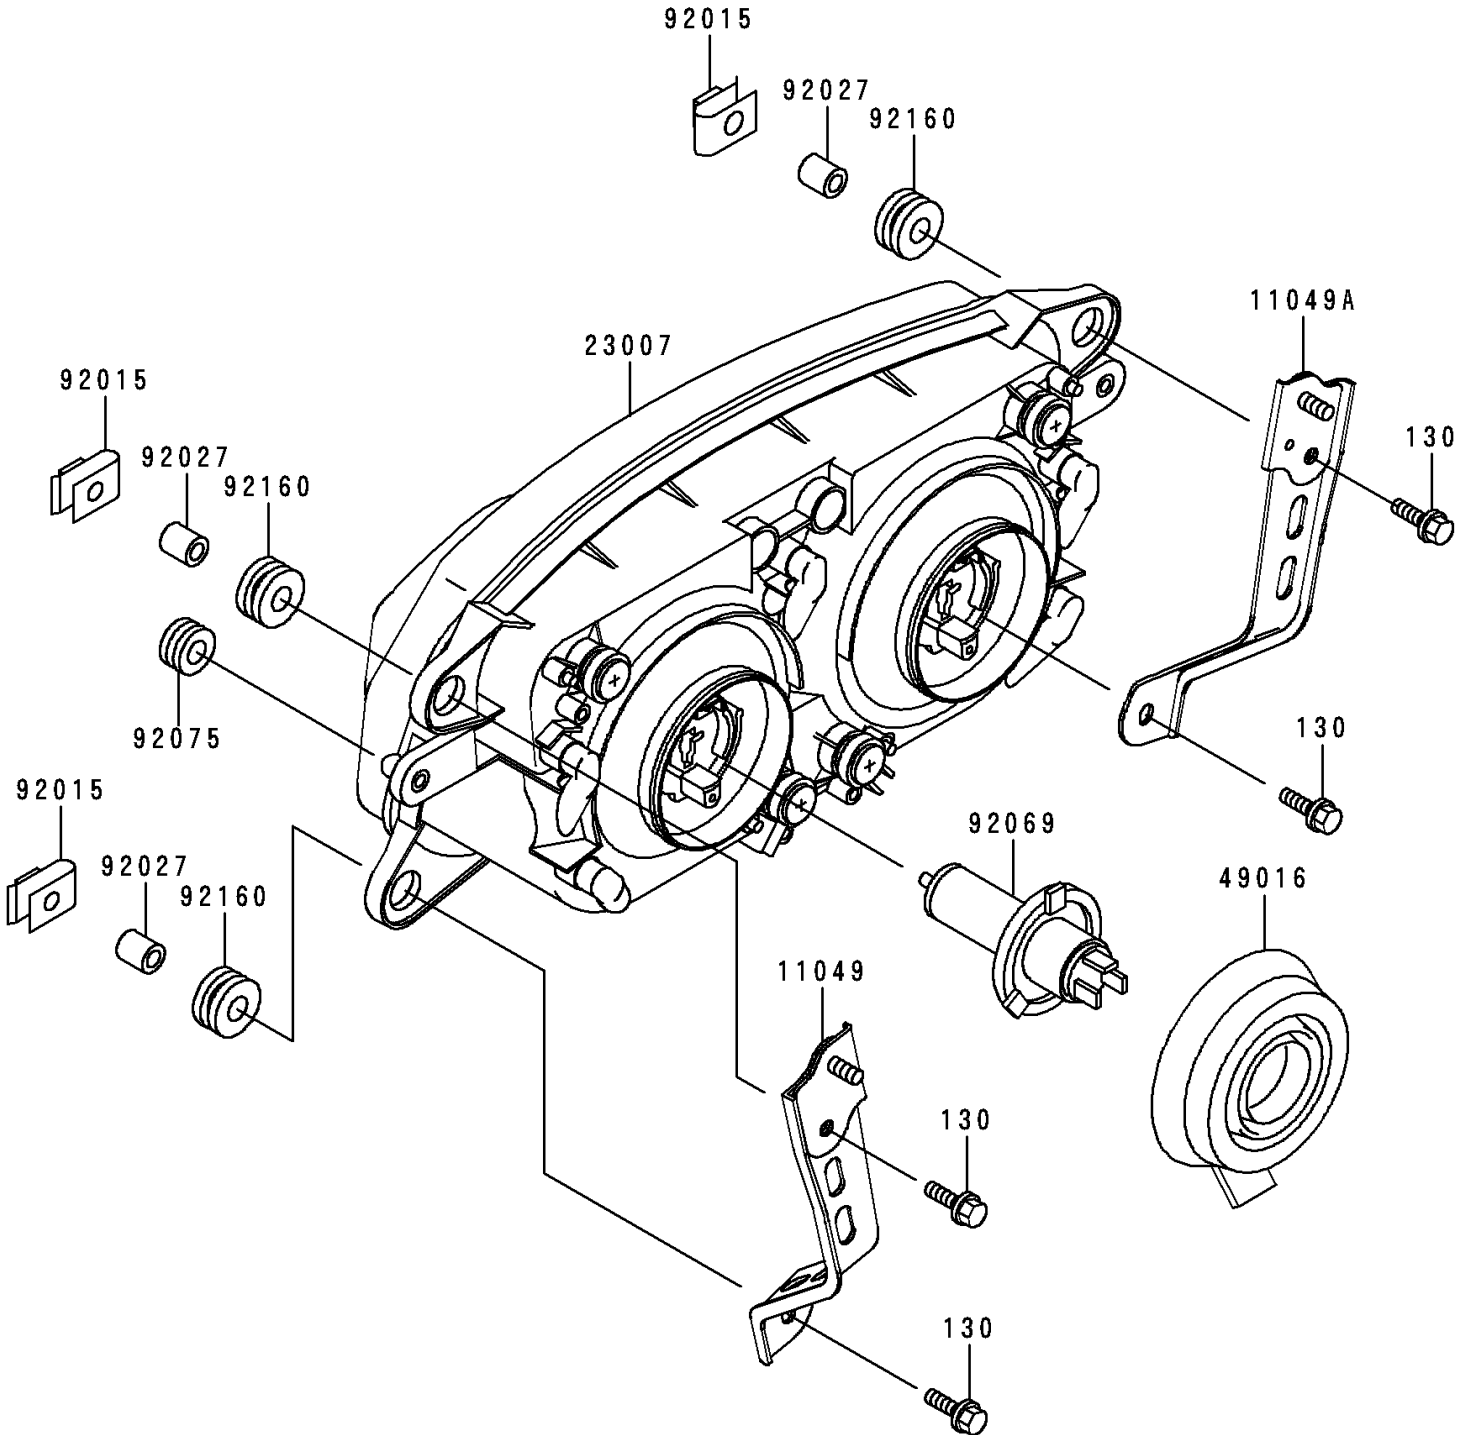

1997 Ninja® ZX™-7RR PARTS DIAGRAM

Headlight(s)

F2710

1997 Ninja® ZX™ -7RR PARTS LIST

Headlight(s)

ITEM NAME	PART NUMBER	QUANTITY
BOLT-FLANGED,6X25 (Ref # 130)	130J0625	4
BRACKET,HEAD LAMP,LH (Ref # 11049)	11049-1340	1
BRACKET,HEAD LAMP,RH (Ref # 11049A)	11049-1341	1
LENS-COMP,HEAD LAMP (Ref # 23007)	23007-1336	1
COVER-SEAL,HEAD LAMP SOCKET (Ref # 49016)	49016-1137	2
NUT,6MM (Ref # 92015)	92015-1094	4
COLLAR,6.8X10X12 (Ref # 92027)	92027-162	4
BULB,12V 45/45W,H4 (Ref # 92069)	92069-1104	2
DAMPER (Ref # 92075)	92075-1912	2
DAMPER (Ref # 92160)	92160-1162	4