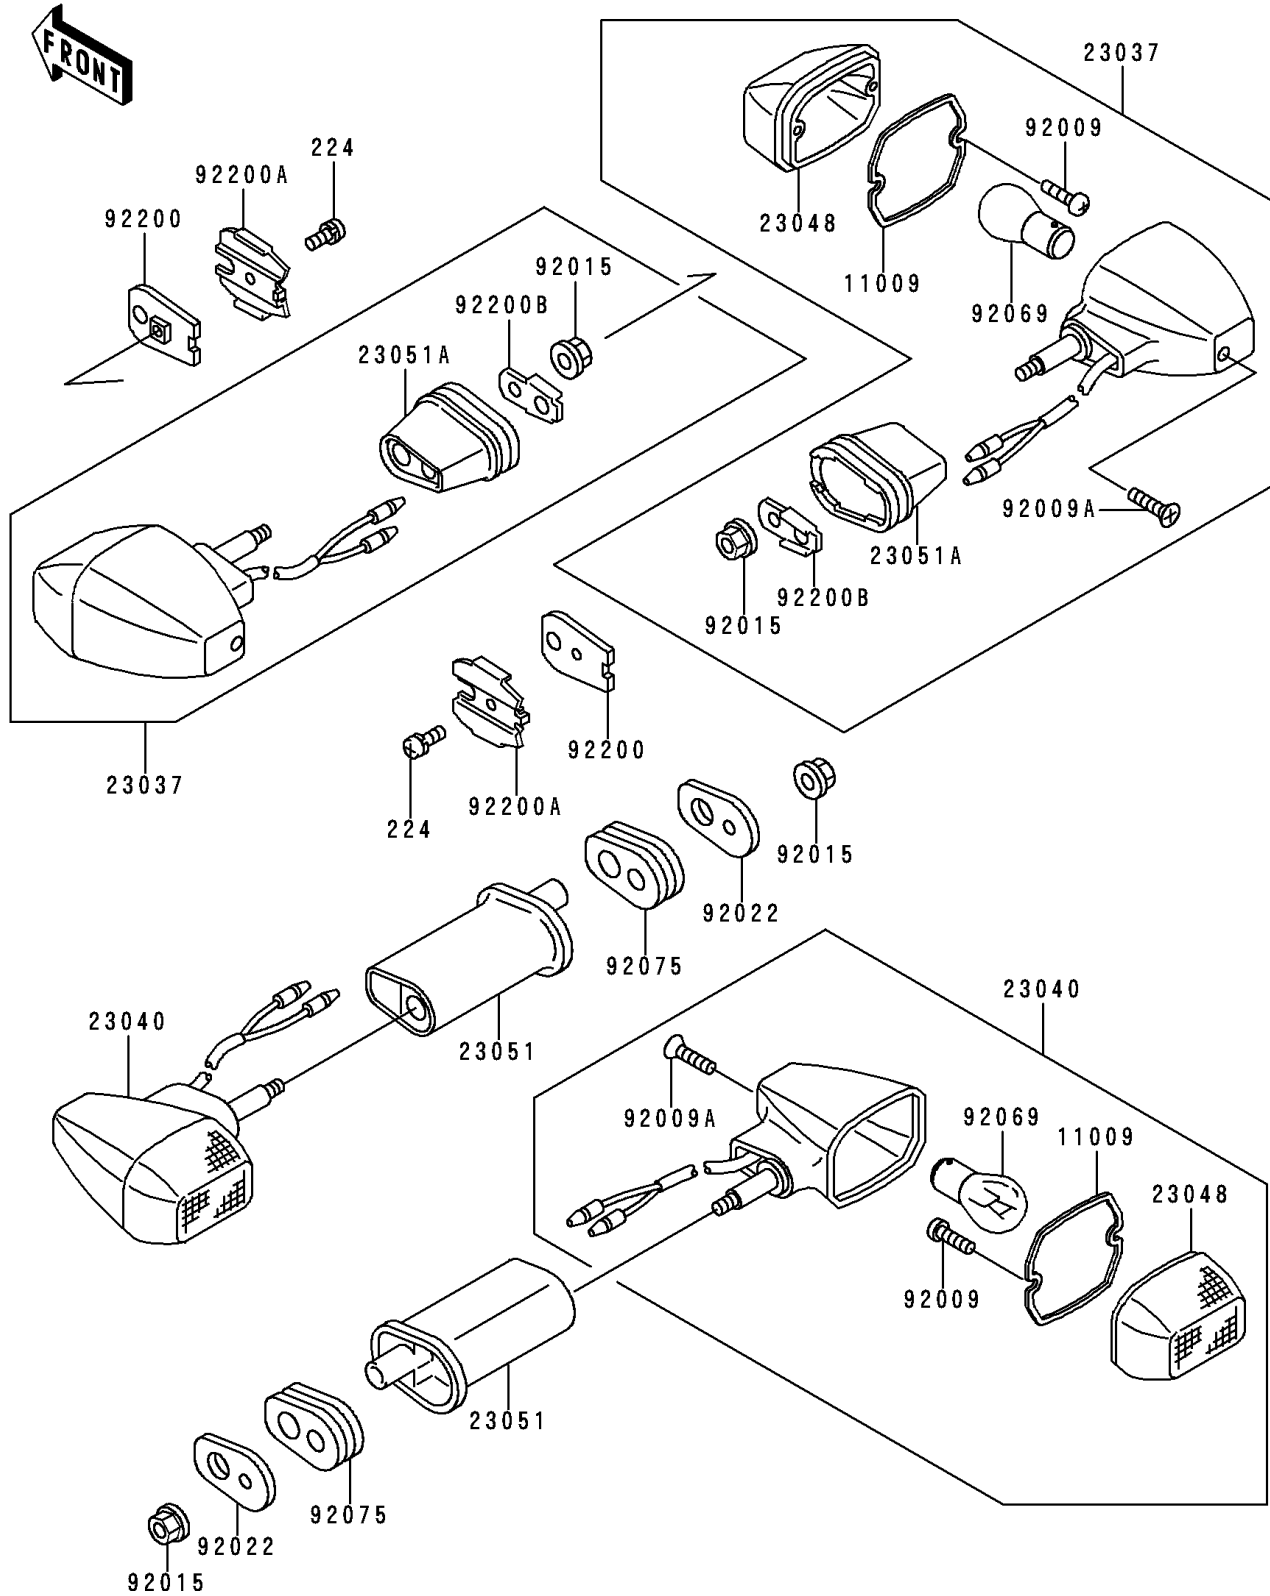

1996 Ninja® ZX™-7RR PARTS DIAGRAM

Turn Signals

F2730

1996 Ninja® ZX™-7RR PARTS LIST

Turn Signals

ITEM NAME	PART NUMBER	QUANTITY
SCREW-PAN-WP-CROS,4X8 (Ref # 224)	224C0408	2
GASKET,SIGNAL LAMP (Ref # 11009)	11009-1402	4
LAMP-ASSY-SIGNAL,FR (Ref # 23037)	23037-1257	2
LAMP-SIGNAL,RR (Ref # 23040)	23040-1195	2
LENS-SIGNAL LAMP (Ref # 23048)	23048-1054	4
BRACKET-SIGNAL LAMP (Ref # 23051)	23051-1164	2
BRACKET-SIGNAL LAMP,FR (Ref # 23051A)	23051-1207	2
SCREW,TAPPING,3X16 (Ref # 92009)	92009-1115	8
SCREW,TAPPING,4X20 (Ref # 92009A)	92009-1304	4
NUT,FLANGED,6MM (Ref # 92015)	92015-1367	4
WASHER,SIGNAL LAMP (Ref # 92022)	92022-1672	2
BULB,12V 32CP(23W) (Ref # 92069)	92069-055	4
DAMPER,SIGNAL LAMP (Ref # 92075)	92075-1698	2
WASHER,SIGNAL LAMP (Ref # 92200)	92200-1015	2
WASHER,SIGNAL LAMP (Ref # 92200A)	92200-1016	2
WASHER (Ref # 92200B)	92200-1021	2