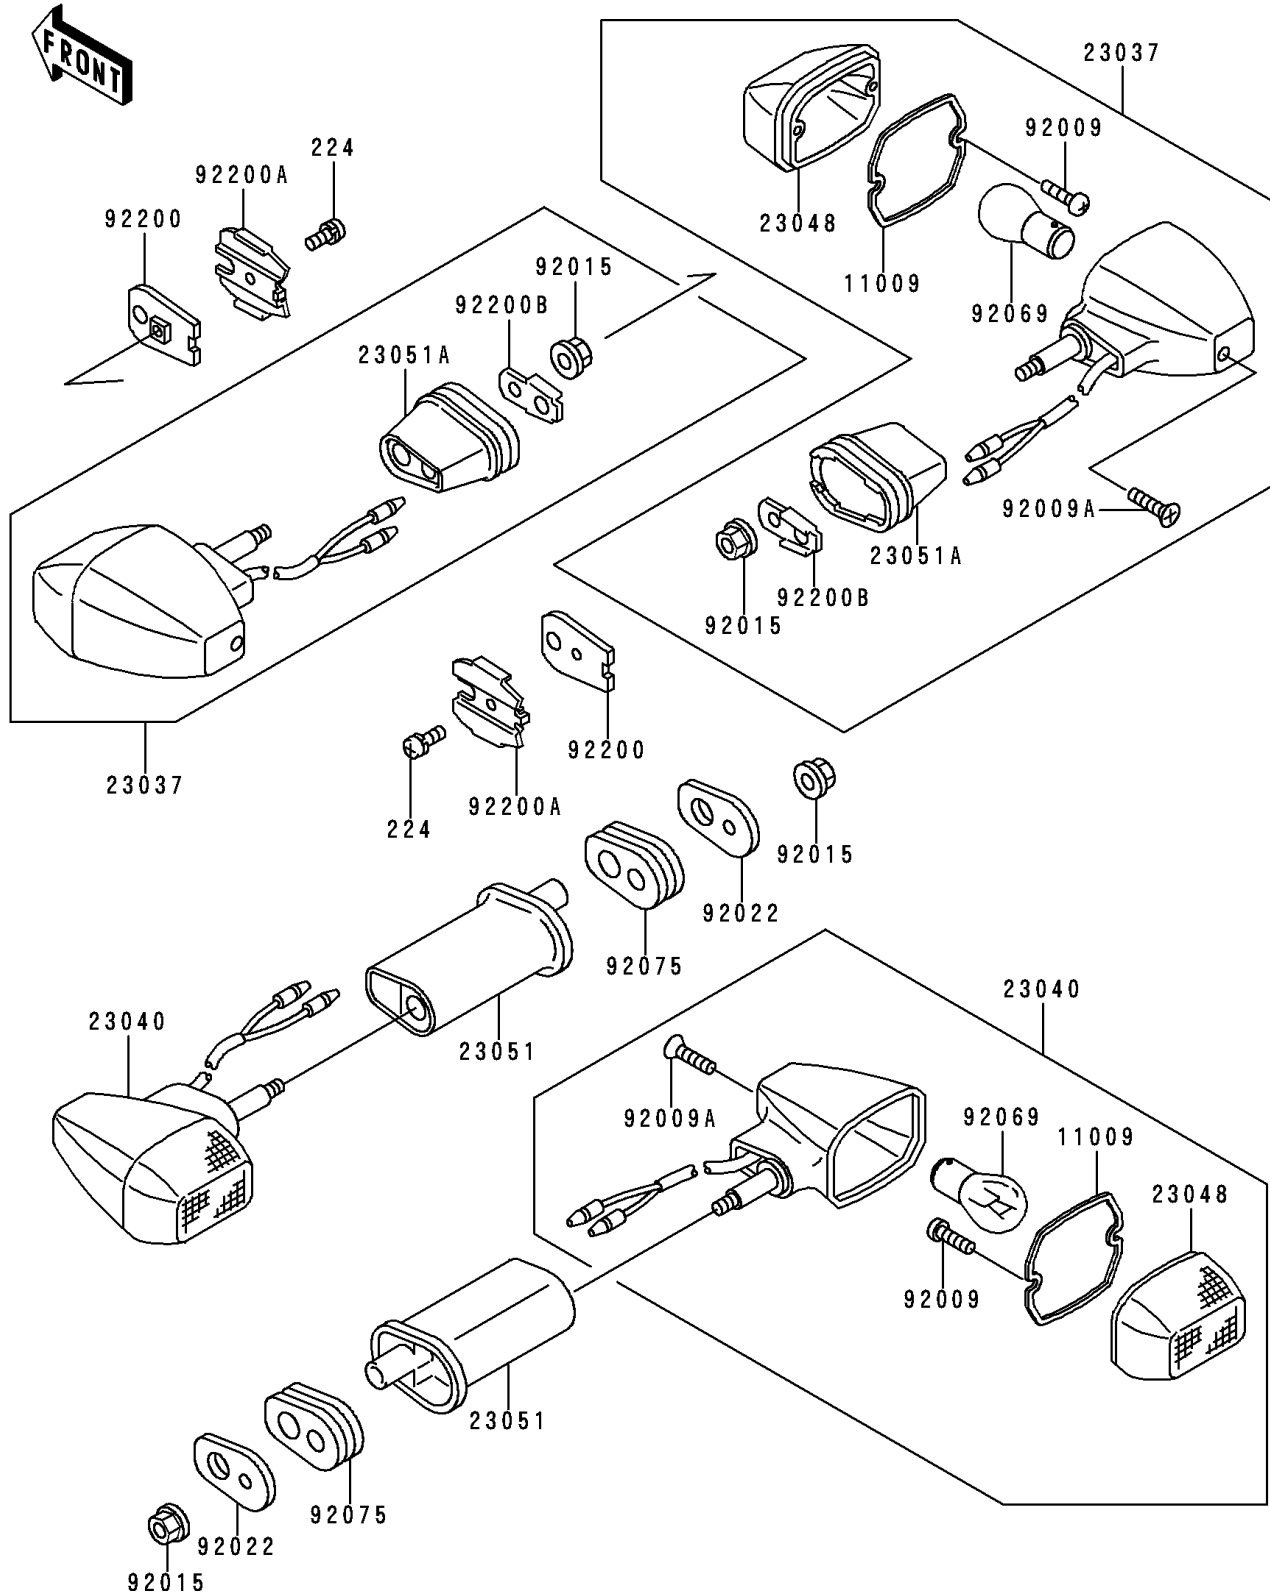

# 1996 Ninja® ZX™-7RR PARTS DIAGRAM

Turn Signals

F2730

# 1996 Ninja® ZX™-7RR PARTS LIST

## Turn Signals

ITEM NAME	PART NUMBER	QUANTITY
SCREW-PAN-WP-CROS,4X8 (Ref # 224)	224C0408	2
GASKET,SIGNAL LAMP (Ref # 11009)	11009-1402	4
LAMP-ASSY-SIGNAL,FR (Ref # 23037)	23037-1257	2
LAMP-SIGNAL,RR (Ref # 23040)	23040-1195	2
LENS-SIGNAL LAMP (Ref # 23048)	23048-1054	4
BRACKET-SIGNAL LAMP (Ref # 23051)	23051-1164	2
BRACKET-SIGNAL LAMP,FR (Ref # 23051A)	23051-1207	2
SCREW,TAPPING,3X16 (Ref # 92009)	92009-1115	8
SCREW,TAPPING,4X20 (Ref # 92009A)	92009-1304	4
NUT,FLANGED,6MM (Ref # 92015)	92015-1367	4
WASHER,SIGNAL LAMP (Ref # 92022)	92022-1672	2
BULB,12V 32CP(23W) (Ref # 92069)	92069-055	4
DAMPER,SIGNAL LAMP (Ref # 92075)	92075-1698	2
WASHER,SIGNAL LAMP (Ref # 92200)	92200-1015	2
WASHER,SIGNAL LAMP (Ref # 92200A)	92200-1016	2
WASHER (Ref # 92200B)	92200-1021	2