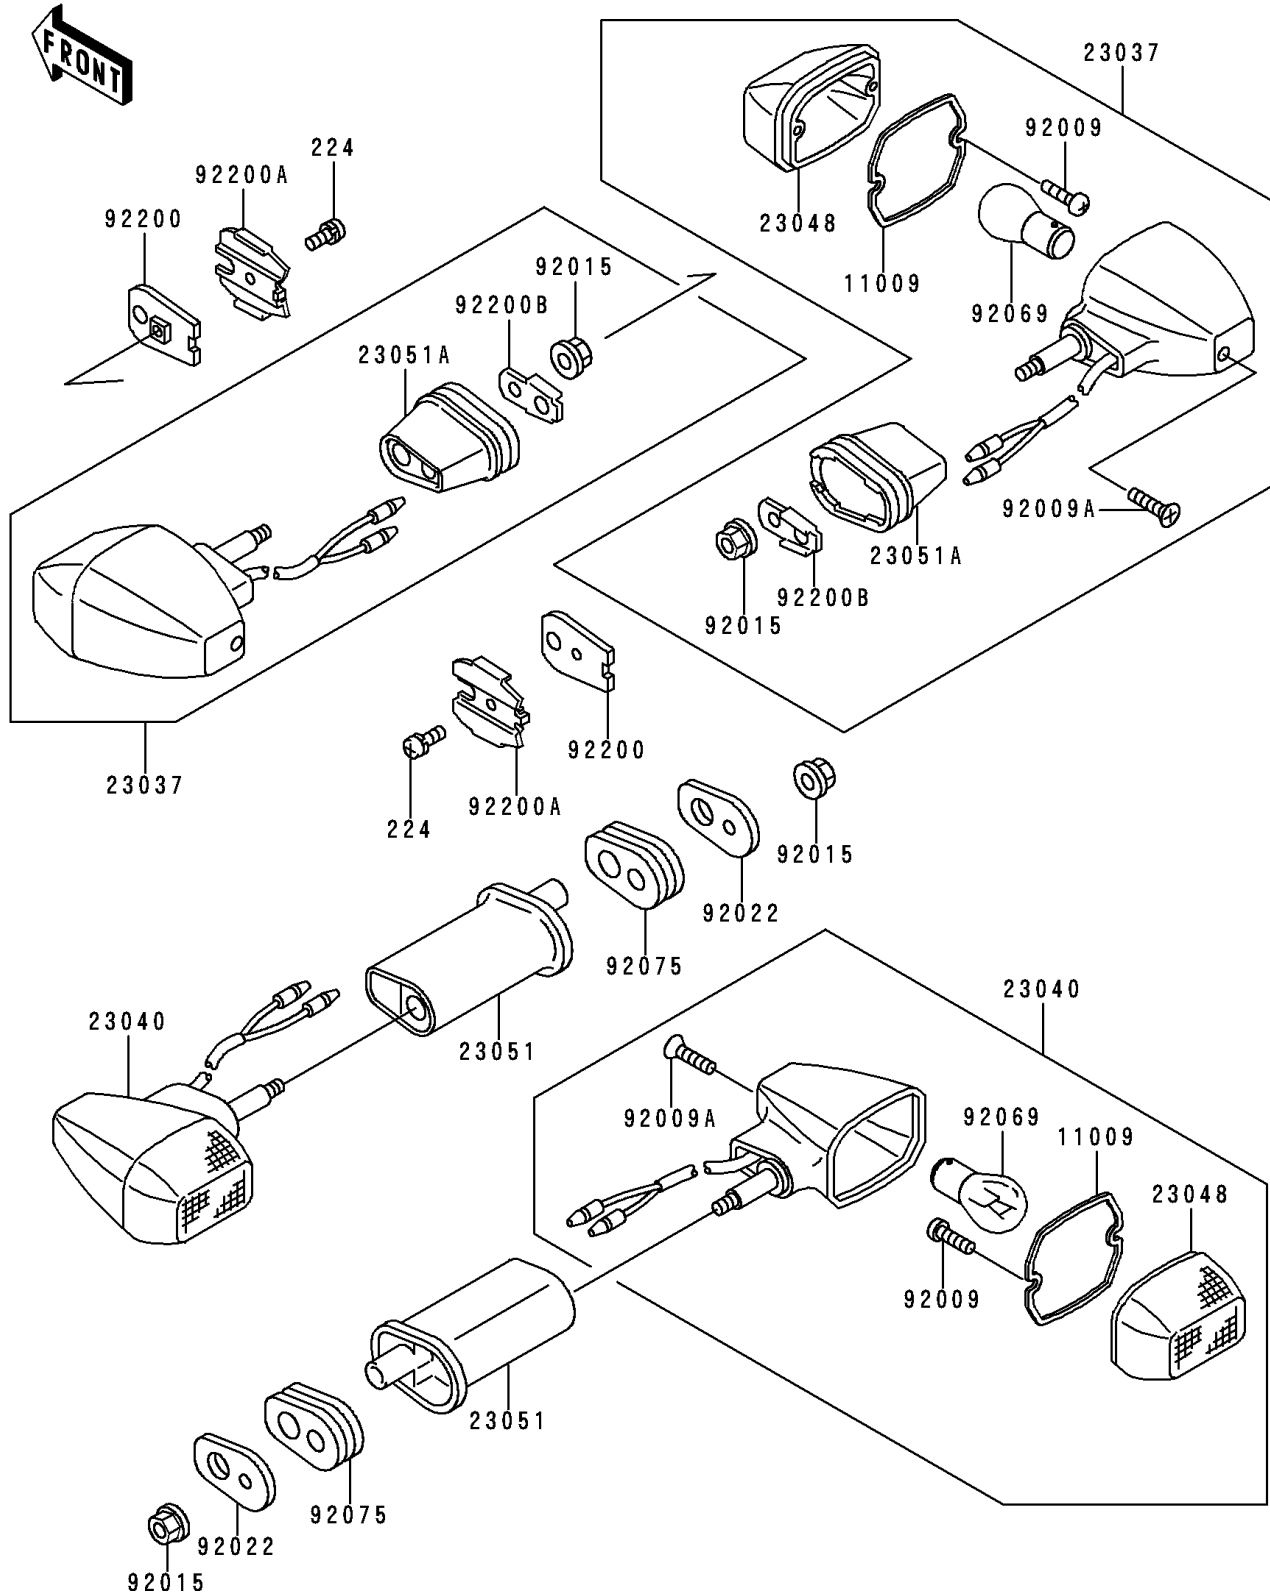

# 1997 Ninja® ZX™-7RR PARTS DIAGRAM

Turn Signals

F2730

# 1997 Ninja® ZX™-7RR PARTS LIST

## Turn Signals

ITEM NAME	PART NUMBER	QUANTITY
SCREW-PAN-WP-CROS,4X8 (Ref # 224)	224C0408	2
GASKET,SIGNAL LAMP (Ref # 11009)	11009-1402	4
LAMP-ASSY-SIGNAL,FR (Ref # 23037)	23037-1257	2
LAMP-SIGNAL,RR (Ref # 23040)	23040-1195	2
LENS-SIGNAL LAMP (Ref # 23048)	23048-1054	4
BRACKET-SIGNAL LAMP (Ref # 23051)	23051-1164	2
BRACKET-SIGNAL LAMP,FR (Ref # 23051A)	23051-1207	2
SCREW,TAPPING,3X16 (Ref # 92009)	92009-1115	8
SCREW,TAPPING,4X20 (Ref # 92009A)	92009-1304	4
NUT,FLANGED,6MM (Ref # 92015)	92015-1367	4
WASHER,SIGNAL LAMP (Ref # 92022)	92022-1672	2
BULB,12V 32CP(23W) (Ref # 92069)	92069-055	4
DAMPER,SIGNAL LAMP (Ref # 92075)	92075-1698	2
WASHER,SIGNAL LAMP (Ref # 92200)	92200-1015	2
WASHER,SIGNAL LAMP (Ref # 92200A)	92200-1016	2
WASHER (Ref # 92200B)	92200-1021	2