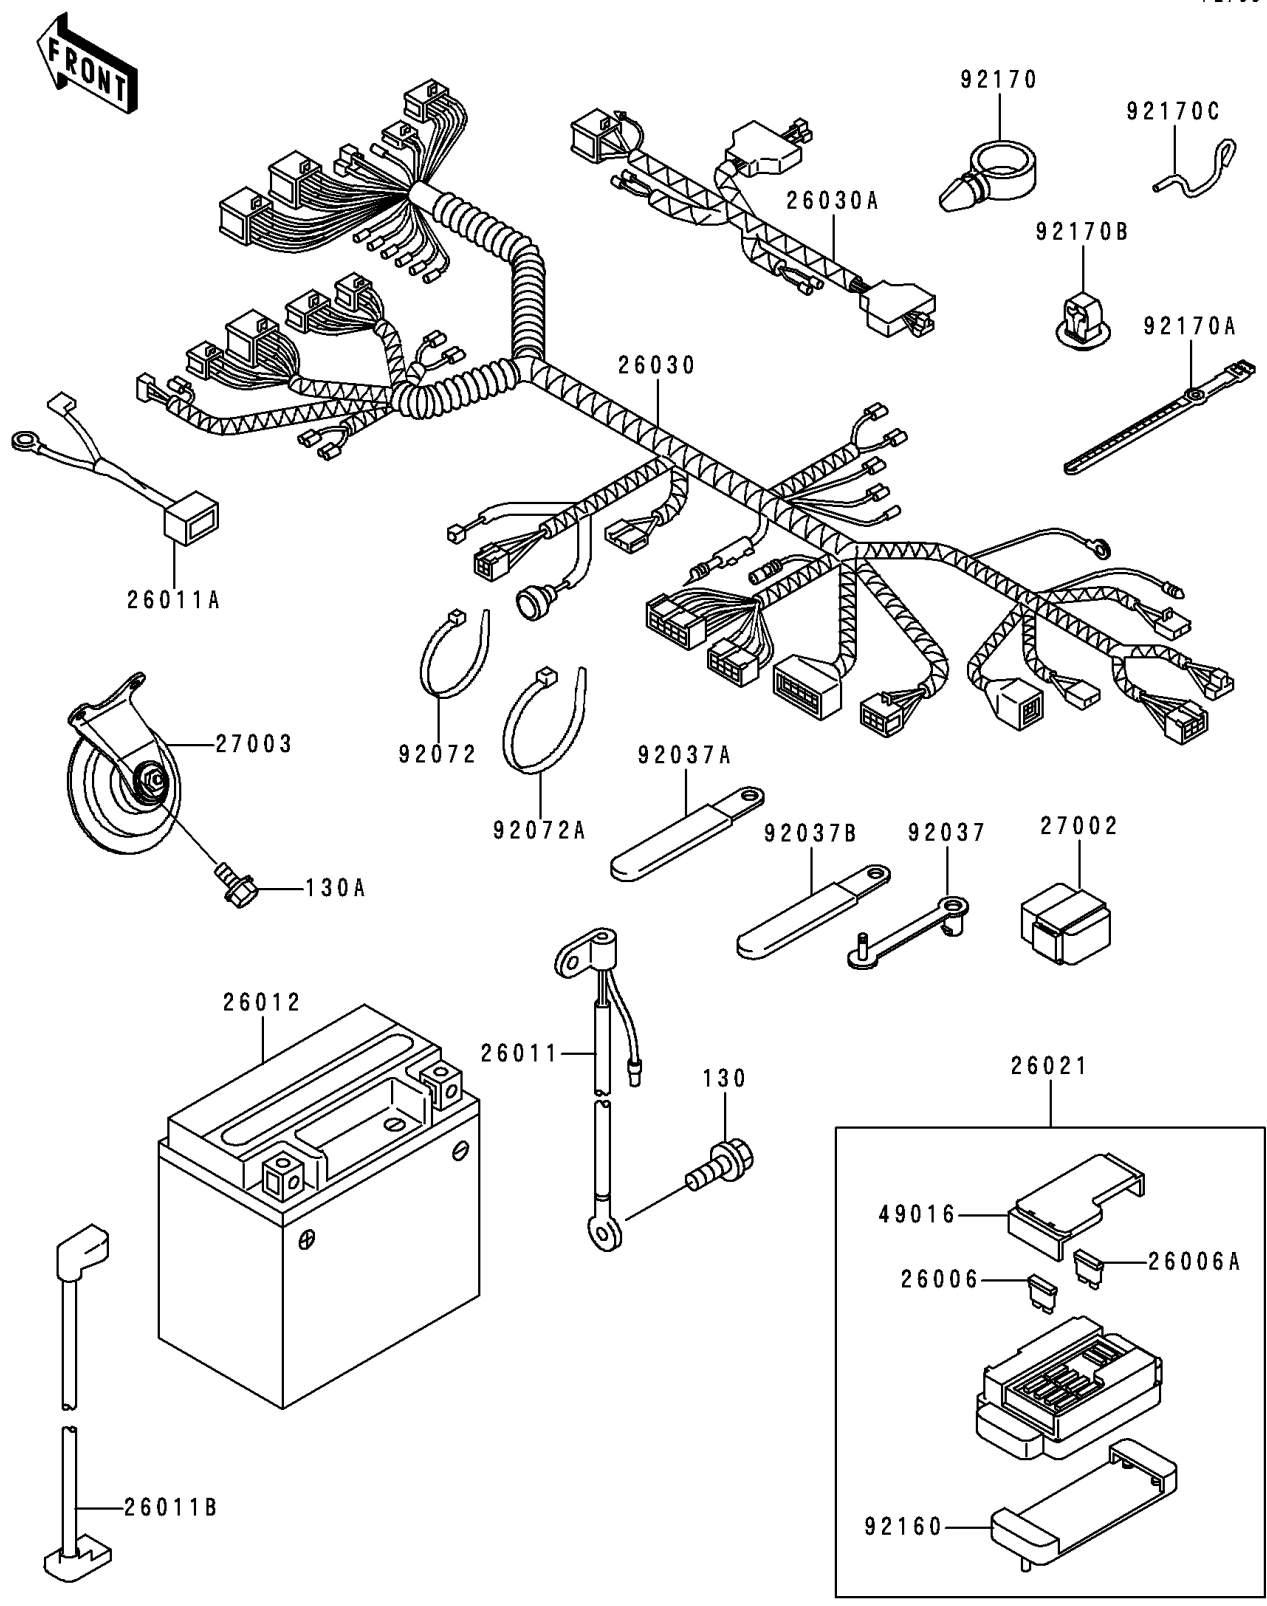

1997 Ninja® ZX™-7RR PARTS DIAGRAM

Chassis Electrical Equipment

F2760

1997 Ninja® ZX™-7RR PARTS LIST

Chassis Electrical Equipment

ITEM NAME	PART NUMBER	QUANTITY
-----------	-------------	----------