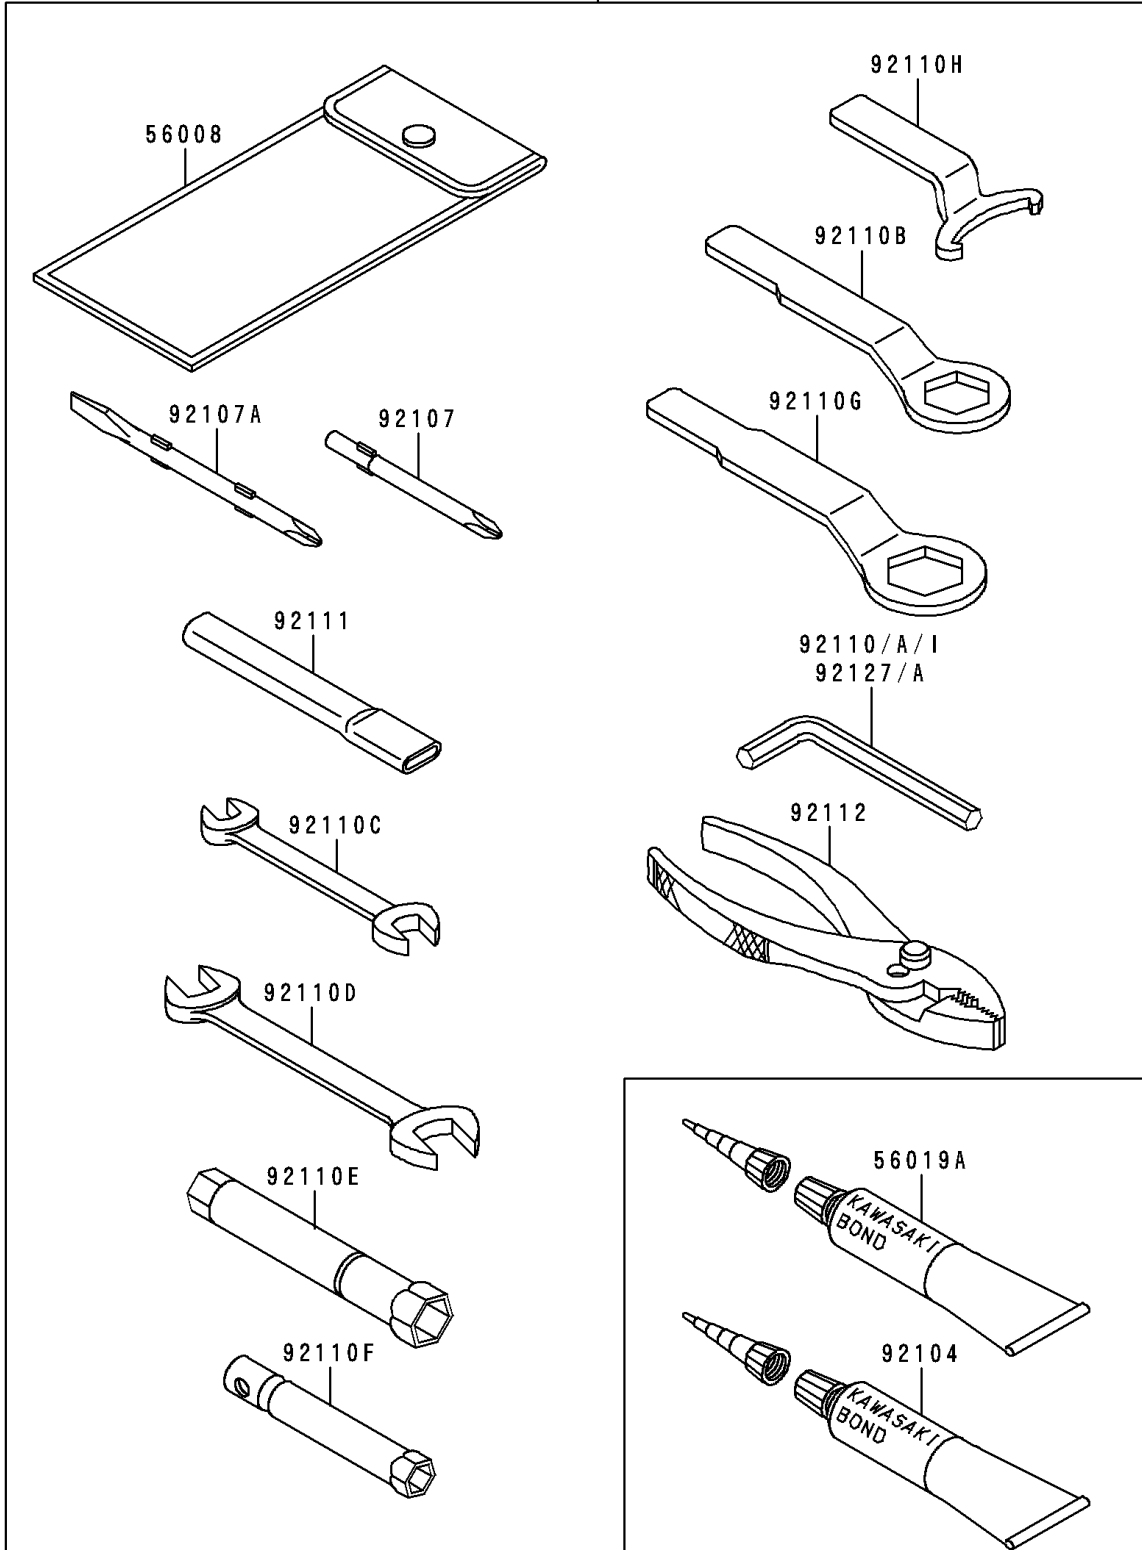

1996 Ninja® ZX™-7RR PARTS DIAGRAM

Owner's Tools

56007

F2810

1996 Ninja® ZX™-7RR PARTS LIST

Owner's Tools

ITEM NAME	PART NUMBER	QUANTITY
TOOL-KIT (Ref # 56007)	56007-1400	1
BAG,TOOL (Ref # 56008)	56008-006	1
THREE BOND TB1211,HT/RS,WHITE (Ref # 56019A)	56019-120	1
GASKET-LIQUID,TUBE,100G,BLACK (Ref # 92104)	92104-1003	1
TOOL-DRIVER,#3PHILLIPS (Ref # 92107)	92107-005	1
TOOL-DRIVER,#2PHILLIPS&SLOT (Ref # 92107A)	92107-1051	1
TOOL-WRENCH,ALLEN,5MM (Ref # 92110)	92110-1015	1
TOOL-WRENCH,ALLEN,3MM (Ref # 92110A)	92110-1140	1
TOOL-WRENCH,BOX END,27MM (Ref # 92110B)	92110-1147	1
TOOL-WRENCH,OPEN END,10X12 (Ref # 92110C)	92110-1152	1
TOOL-WRENCH,OPEN END,14X17 (Ref # 92110D)	92110-1153	1
TOOL-WRENCH,BOX,16MM (Ref # 92110E)	92110-1154	1
TOOL-WRENCH,BOX,10MM (Ref # 92110F)	92110-1156	1
TOOL-WRENCH,BOX END,32MM (Ref # 92110G)	92110-1161	1
TOOL-WRENCH,LEVER (Ref # 92110H)	92110-1184	1
TOOL-WRENCH,ALLEN,4MM (Ref # 92110I)	92110-3703	1
TOOL-BAR,BOX END WRENCH (Ref # 92111)	92111-1052	1
TOOL-PLIERS (Ref # 92112)	92112-003	1
TOOL-WRENCH,ALLEN,8MM (Ref # 92127)	92127-002	1
TOOL-WRENCH,ALLEN,6MM (Ref # 92127A)	92127-003	1