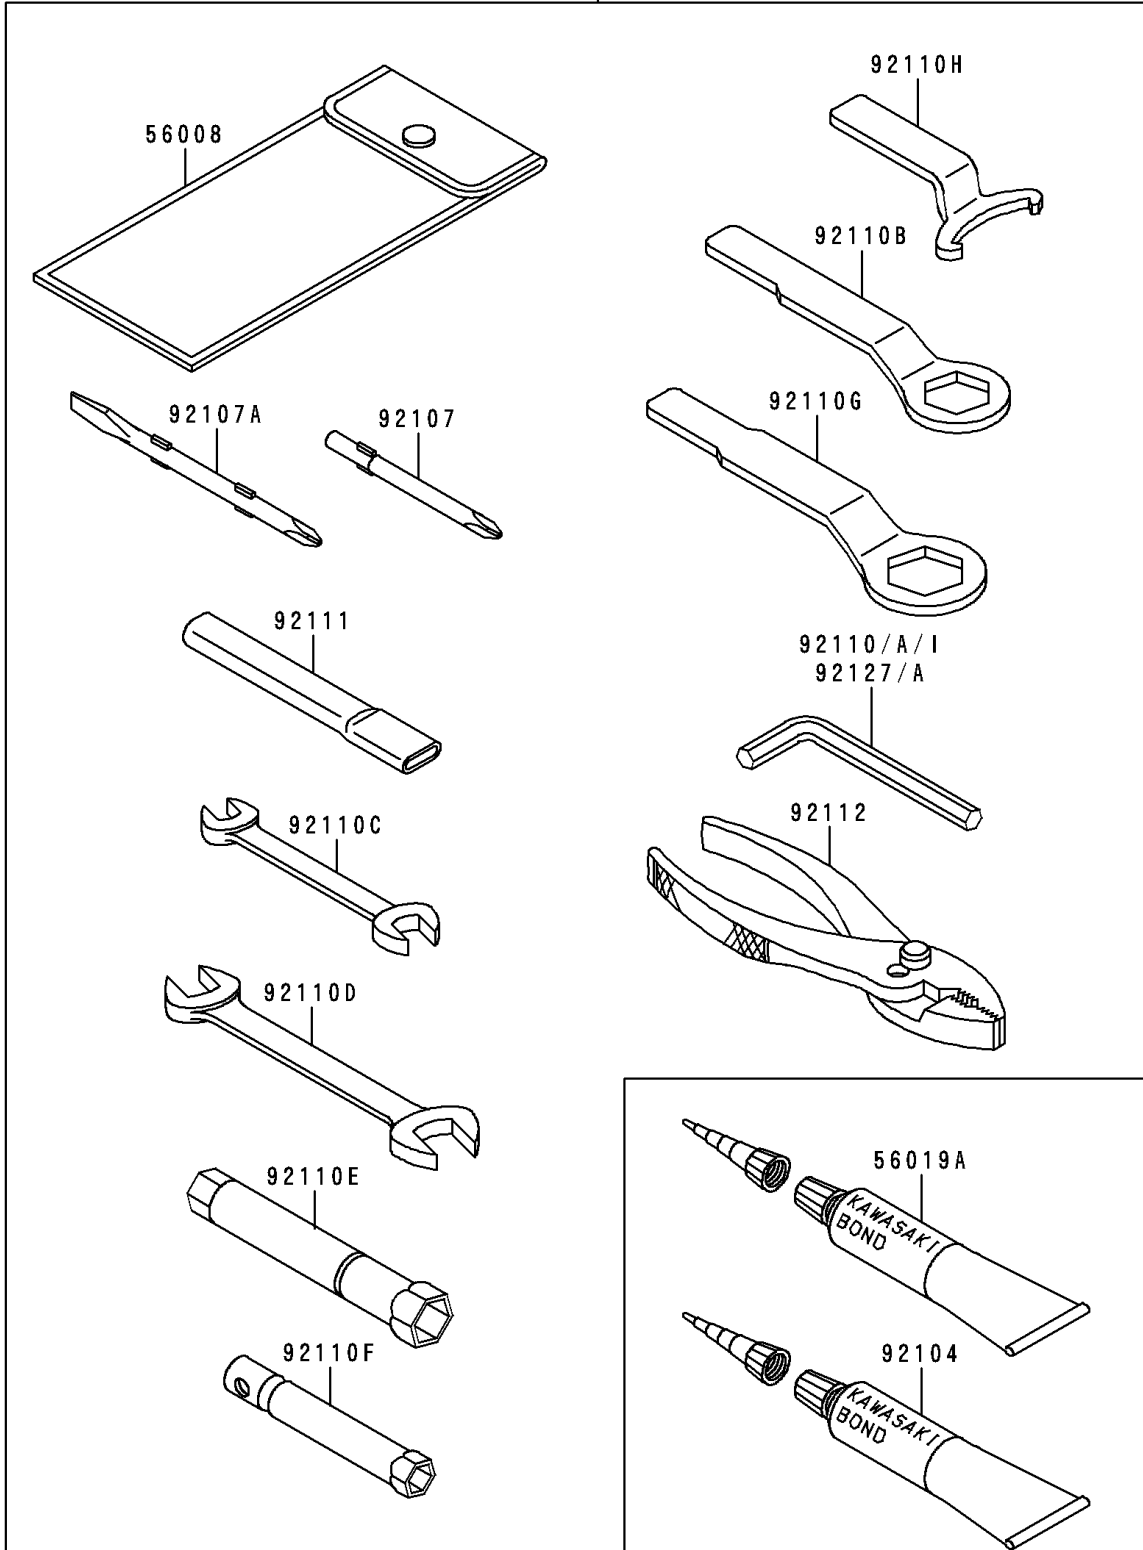

1996 Ninja® ZX™-7RR PARTS DIAGRAM

Owner's Tools

56007

F2810

1996 Ninja® ZX™-7RR PARTS LIST

Owner's Tools

ITEM NAME	PART NUMBER	QUANTITY
TOOL-KIT (Ref # 56007)	56007-1400	1
BAG,TOOL (Ref # 56008)	56008-006	1
THREE BOND TB1211,HT/RS,WHITE (Ref # 56019A)	56019-120	1
GASKET-LIQUID,TUBE,100G,BLACK (Ref # 92104)	92104-1003	1
TOOL-DRIVER,#3PHILLIPS (Ref # 92107)	92107-005	1
TOOL-DRIVER,#2PHILLIPS&SLOT (Ref # 92107A)	92107-1051	1
TOOL-WRENCH,ALLEN,5MM (Ref # 92110)	92110-1015	1
TOOL-WRENCH,ALLEN,3MM (Ref # 92110A)	92110-1140	1
TOOL-WRENCH,BOX END,27MM (Ref # 92110B)	92110-1147	1
TOOL-WRENCH,OPEN END,10X12 (Ref # 92110C)	92110-1152	1
TOOL-WRENCH,OPEN END,14X17 (Ref # 92110D)	92110-1153	1
TOOL-WRENCH,BOX,16MM (Ref # 92110E)	92110-1154	1
TOOL-WRENCH,BOX,10MM (Ref # 92110F)	92110-1156	1
TOOL-WRENCH,BOX END,32MM (Ref # 92110G)	92110-1161	1
TOOL-WRENCH,LEVER (Ref # 92110H)	92110-1184	1
TOOL-WRENCH,ALLEN,4MM (Ref # 92110I)	92110-3703	1
TOOL-BAR,BOX END WRENCH (Ref # 92111)	92111-1052	1
TOOL-PLIERS (Ref # 92112)	92112-003	1
TOOL-WRENCH,ALLEN,8MM (Ref # 92127)	92127-002	1
TOOL-WRENCH,ALLEN,6MM (Ref # 92127A)	92127-003	1