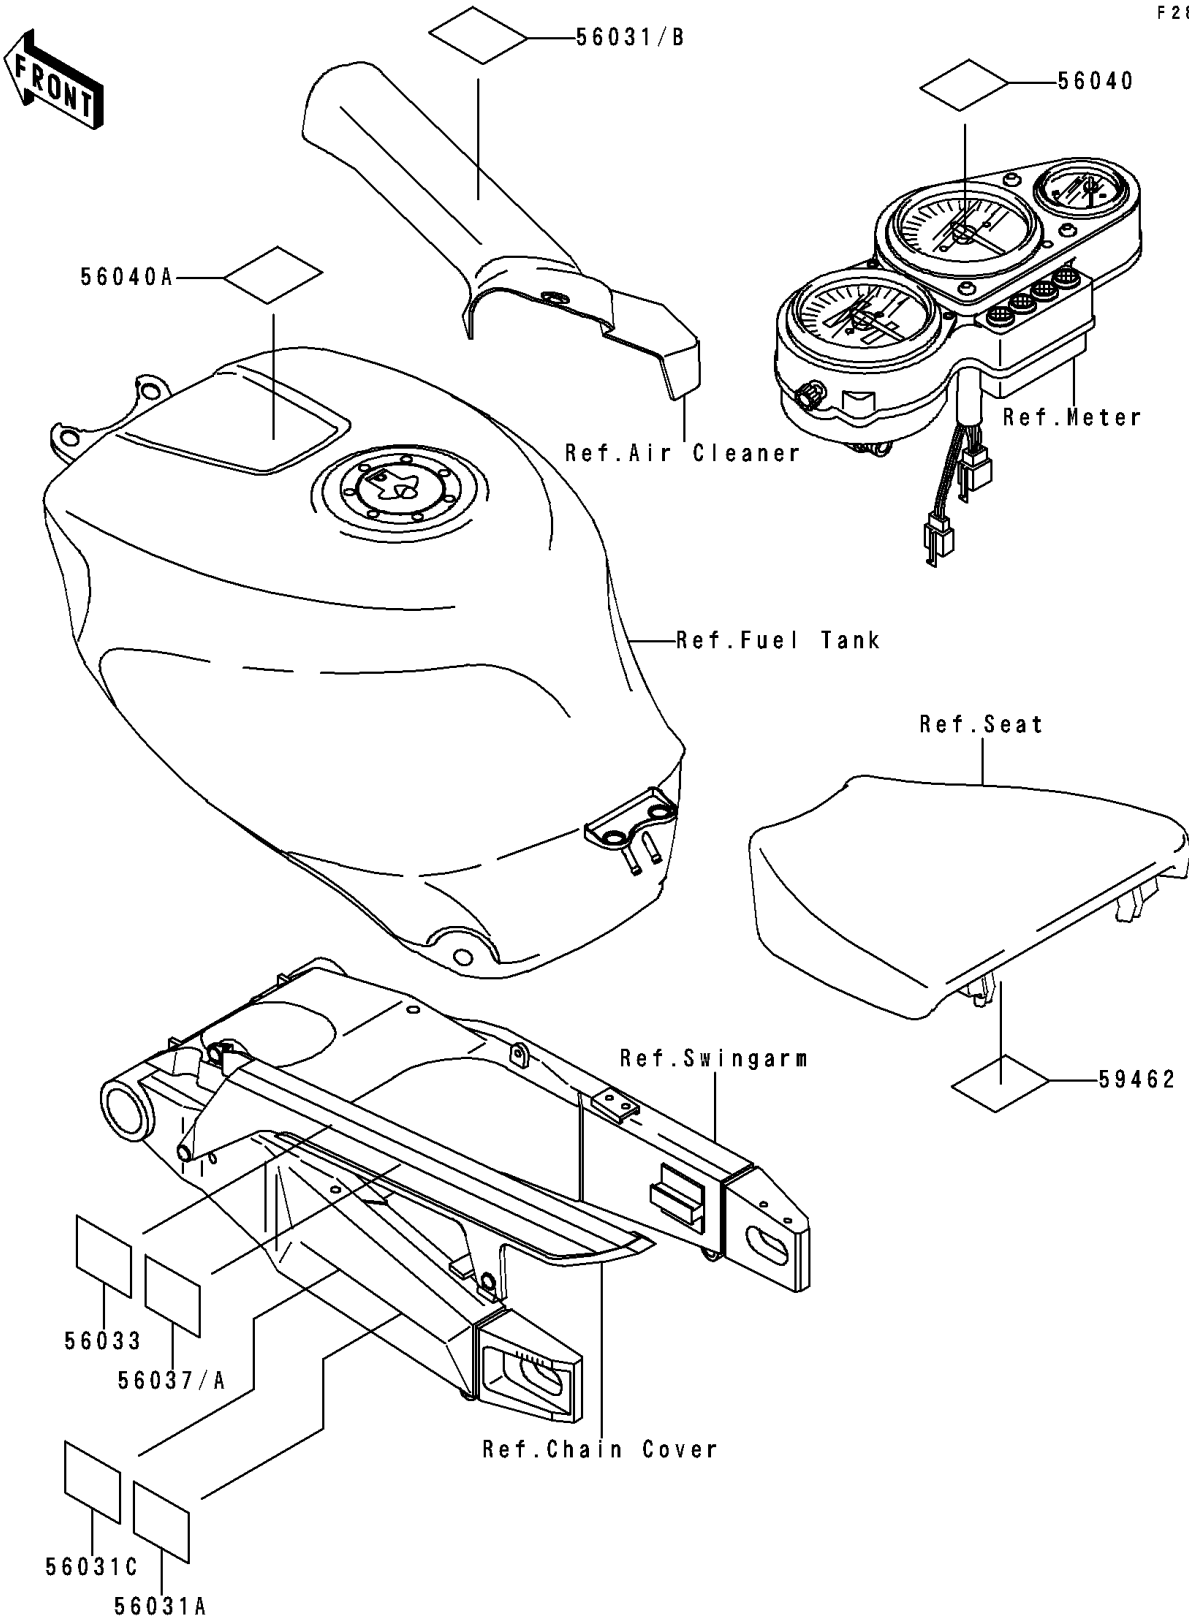

# 1996 Ninja® ZX™-7RR PARTS DIAGRAM

Labels

F2860

# 1996 Ninja® ZX™-7RR PARTS LIST

## Labels

ITEM NAME	PART NUMBER	QUANTITY
LABEL-MANUAL,DAILY SAFETY (Ref # 56031C)	56031-1979	1
LABEL-MANUAL,CHAIN (Ref # 56033)	56033-1056	1
LABEL-MANUAL,OIL&OIL FILTER (Ref # 56031)	56031-1958	1
LABEL-MANUAL,DAILY SAFETY (Ref # 56031A)	56031-1959	1
LABEL-MANUAL,OIL&OIL FILTER (Ref # 56031B)	56031-1961	1
LABEL-SPECIFICATION,TIRE&LOAD (Ref # 56037)	56037-1705	1
LABEL-SPECIFICATION,TIRE&LOAD (Ref # 56037A)	56037-1723	1
LABEL-WARNING,BREAK IN CAUTION (Ref # 56040)	56040-1007	1
LABEL-WARNING,EVAPO (Ref # 56040A)	56040-1121	1
LABEL-CERTIFICATION,EVAPO ROUT (Ref # 59462)	59462-1072	1