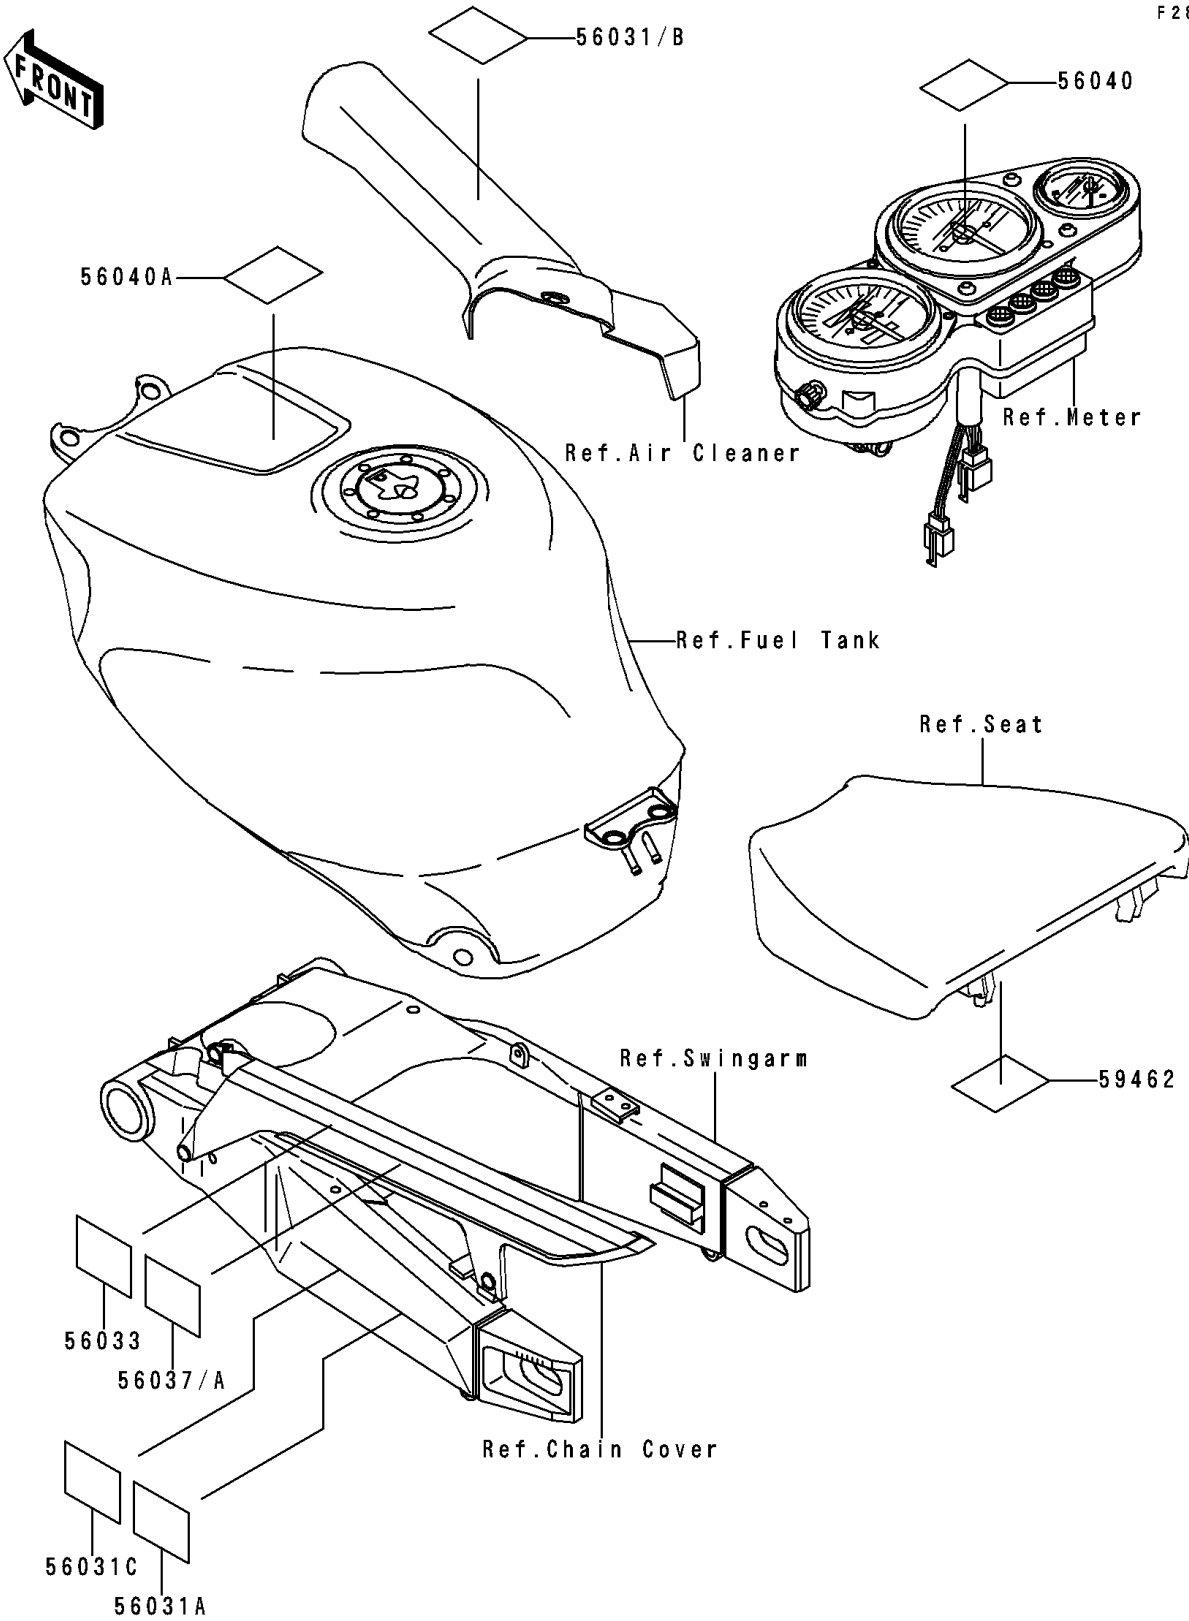

1996 Ninja® ZX™-7RR PARTS DIAGRAM

Labels

F2860

1996 Ninja® ZX™-7RR PARTS LIST

Labels

ITEM NAME	PART NUMBER	QUANTITY
LABEL-MANUAL,DAILY SAFETY (Ref # 56031C)	56031-1979	1
LABEL-MANUAL,CHAIN (Ref # 56033)	56033-1056	1
LABEL-MANUAL,OIL&OIL FILTER (Ref # 56031)	56031-1958	1
LABEL-MANUAL,DAILY SAFETY (Ref # 56031A)	56031-1959	1
LABEL-MANUAL,OIL&OIL FILTER (Ref # 56031B)	56031-1961	1
LABEL-SPECIFICATION,TIRE&LOAD (Ref # 56037)	56037-1705	1
LABEL-SPECIFICATION,TIRE&LOAD (Ref # 56037A)	56037-1723	1
LABEL-WARNING,BREAK IN CAUTION (Ref # 56040)	56040-1007	1
LABEL-WARNING,EVAPO (Ref # 56040A)	56040-1121	1
LABEL-CERTIFICATION,EVAPO ROUT (Ref # 59462)	59462-1072	1