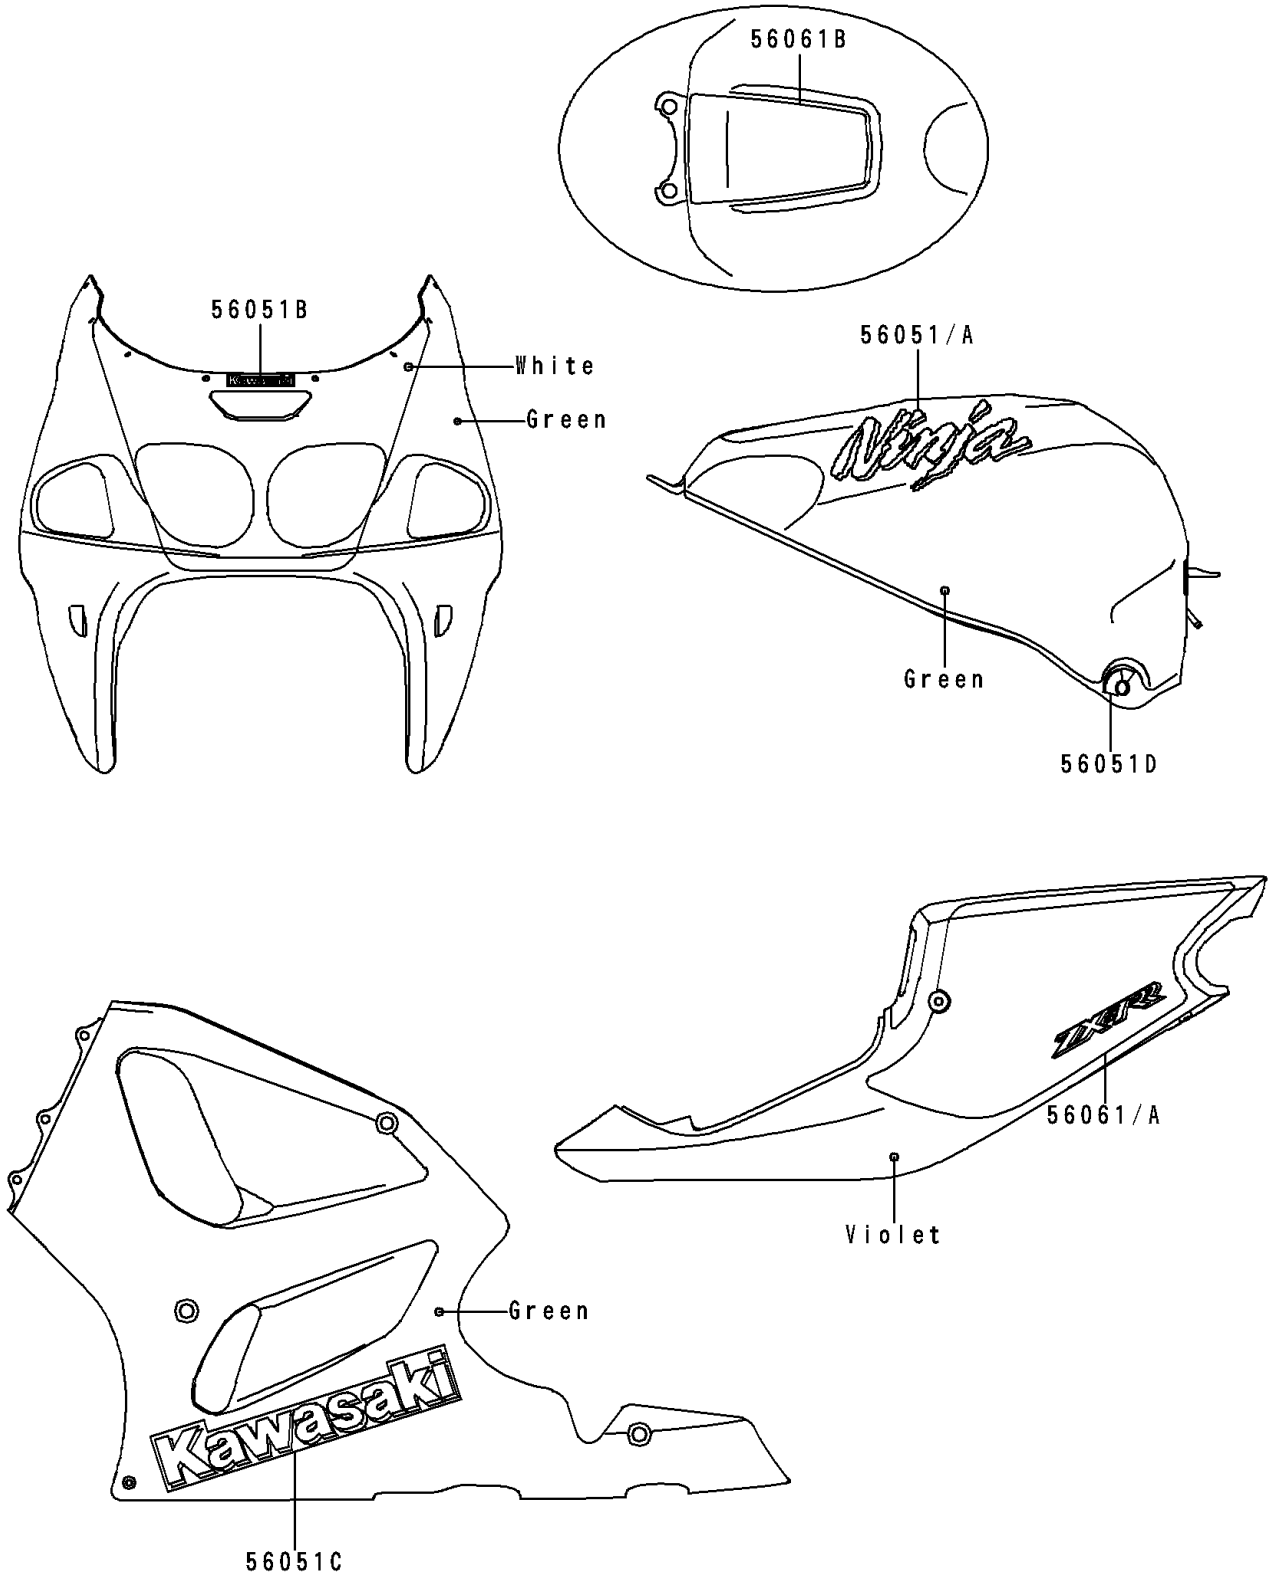

1996 Ninja® ZX™-7RR PARTS DIAGRAM

Decals

F2861

1996 Ninja® ZX™-7RR PARTS LIST

Decals

ITEM NAME	PART NUMBER	QUANTITY
MARK,FUEL TANK,LH,NINJA (Ref # 56051)	56051-1190	1
MARK,FUEL TANK,RH,NINJA (Ref # 56051A)	56051-1207	1
MARK,UPP COWLING,KAWASAKI (Ref # 56051B)	56051-1409	1
MARK,LWR COWLING,KAWASAKI (Ref # 56051C)	56051-1410	2
MARK,FUEL TANK (Ref # 56051D)	56051-1419	1
PATTERN,SEAT COVER,LH (Ref # 56061)	56061-1662	1
PATTERN,SEAT COVER,RH (Ref # 56061A)	56061-1663	1
PATTERN,FUEL TANK (Ref # 56061B)	56061-1664	1