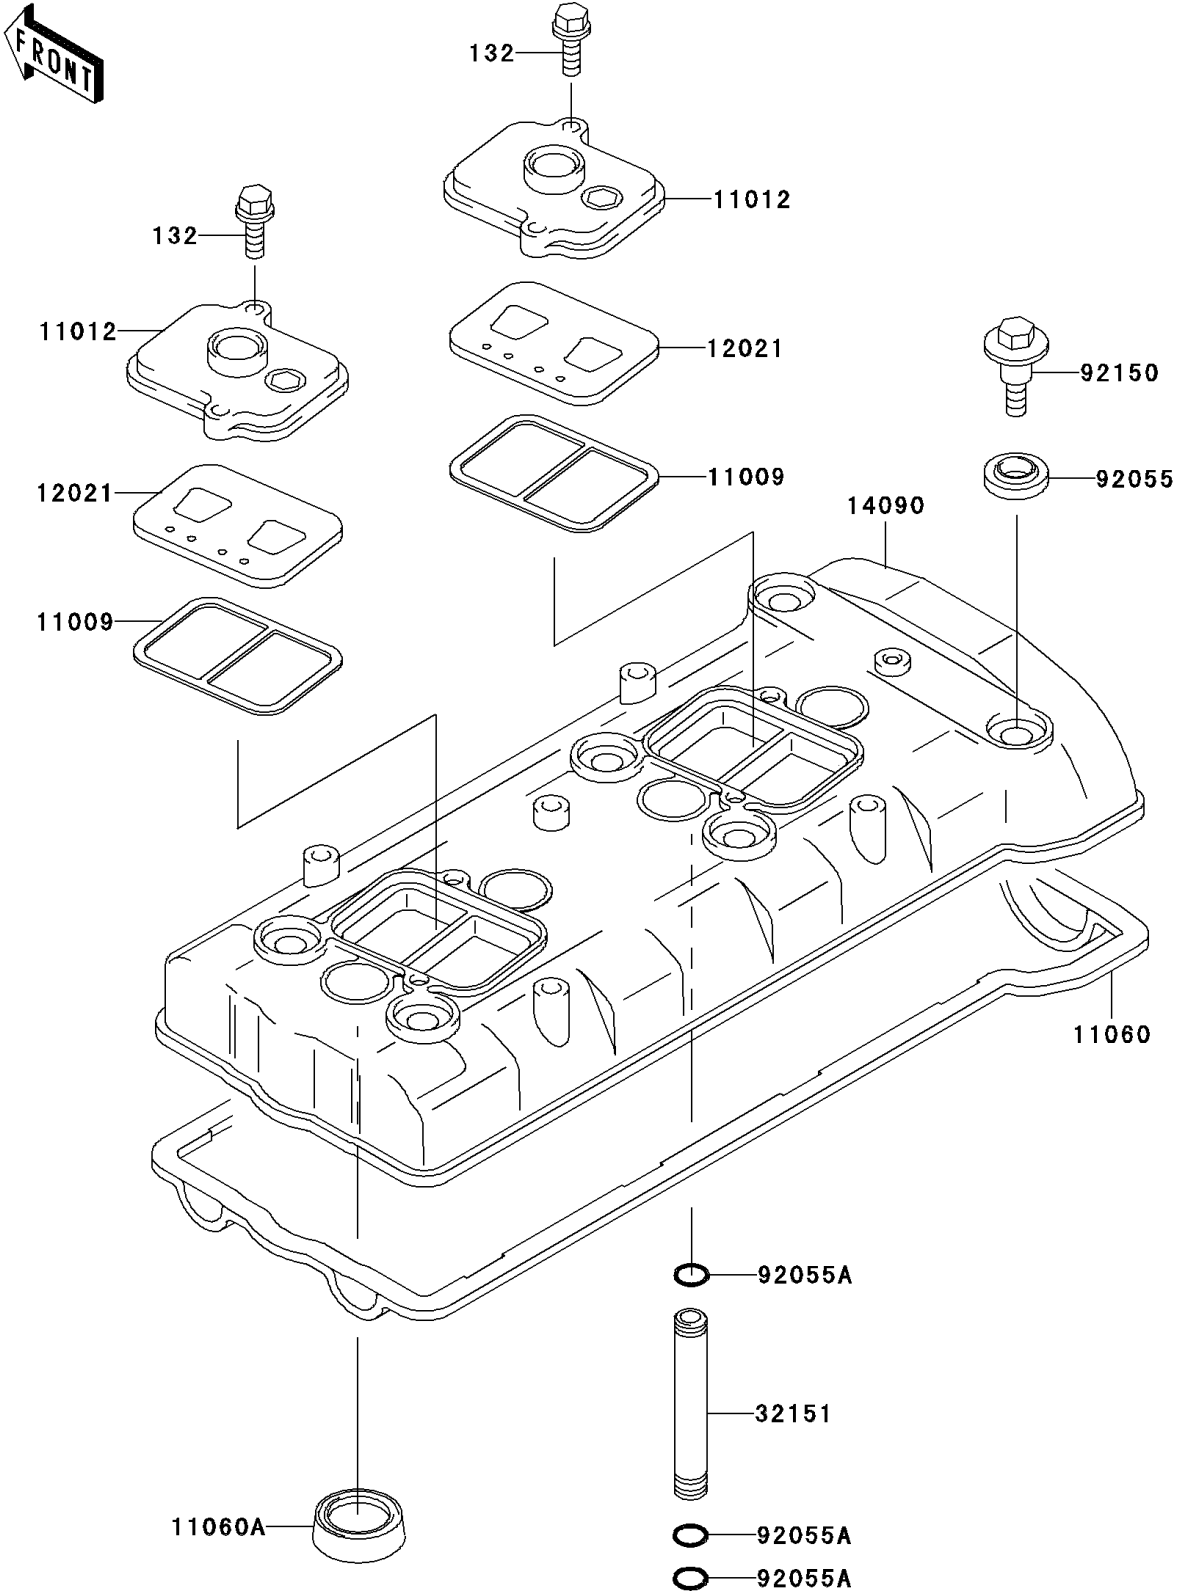

1996 Ninja[®] ZX[™]-7R PARTS DIAGRAM

Cylinder Head Cover

E1112

1996 Ninja® ZX™-7R PARTS LIST

Cylinder Head Cover

| ITEM NAME | PART NUMBER | QUANTITY |
|---------------------------------------|-------------|----------|
| BOLT-FLANGED-SMALL (Ref # 132) | 132Y0620 | 4 |
| GASKET, REED VALVE (Ref # 11009) | 11009-1857 | 2 |
| CAP, REED VALVE (Ref # 11012) | 11012-1943 | 2 |
| GASKET, HEAD COVER (Ref # 11060) | 11060-1706 | 1 |
| GASKET (Ref # 11060A) | 11060-1763 | 4 |
| VALVE-ASSY-REED (Ref # 12021) | 12021-1053 | 2 |
| COVER, HEAD (Ref # 14090) | 14090-1638 | 1 |
| PIPE (Ref # 32151) | 32151-1608 | 4 |
| RING-O, HEAD COVER BOLT (Ref # 92055) | 92055-1352 | 6 |
| RING-O, 9X1.5 (Ref # 92055A) | 92055-1509 | 12 |
| BOLT, HEAD COVER (Ref # 92150) | 92150-1447 | 6 |