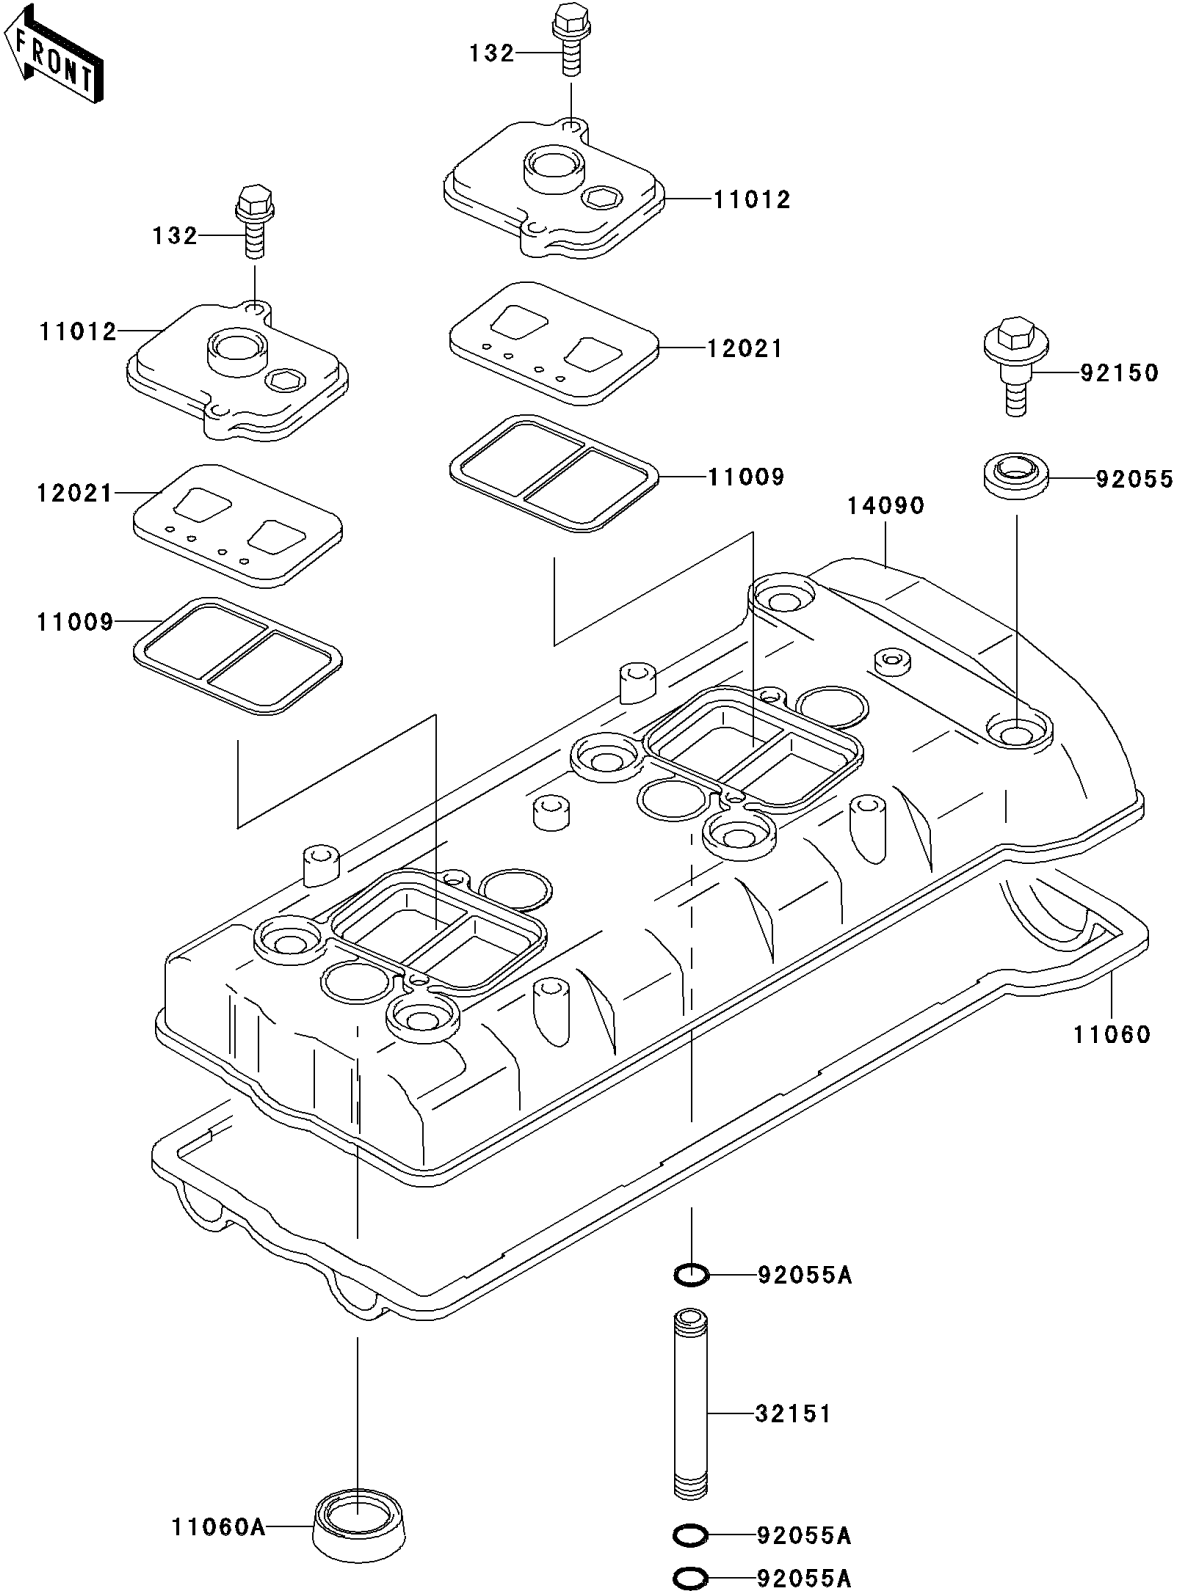

# 1998 Ninja® ZX™-7R PARTS DIAGRAM

Cylinder Head Cover

E1112

# 1998 Ninja® ZX™-7R PARTS LIST

## Cylinder Head Cover

ITEM NAME	PART NUMBER	QUANTITY
BOLT-FLANGED-SMALL (Ref # 132)	132Y0620	4
GASKET, REED VALVE (Ref # 11009)	11009-1857	2
CAP, REED VALVE (Ref # 11012)	11012-1943	2
GASKET, HEAD COVER (Ref # 11060)	11060-1706	1
GASKET (Ref # 11060A)	11060-1763	4
VALVE-ASSY-REED (Ref # 12021)	12021-1053	2
COVER, HEAD (Ref # 14090)	14090-1638	1
PIPE (Ref # 32151)	32151-1608	4
RING-O, HEAD COVER BOLT (Ref # 92055)	92055-1352	6
RING-O, 9X1.5 (Ref # 92055A)	92055-1509	12
BOLT, HEAD COVER (Ref # 92150)	92150-1447	6