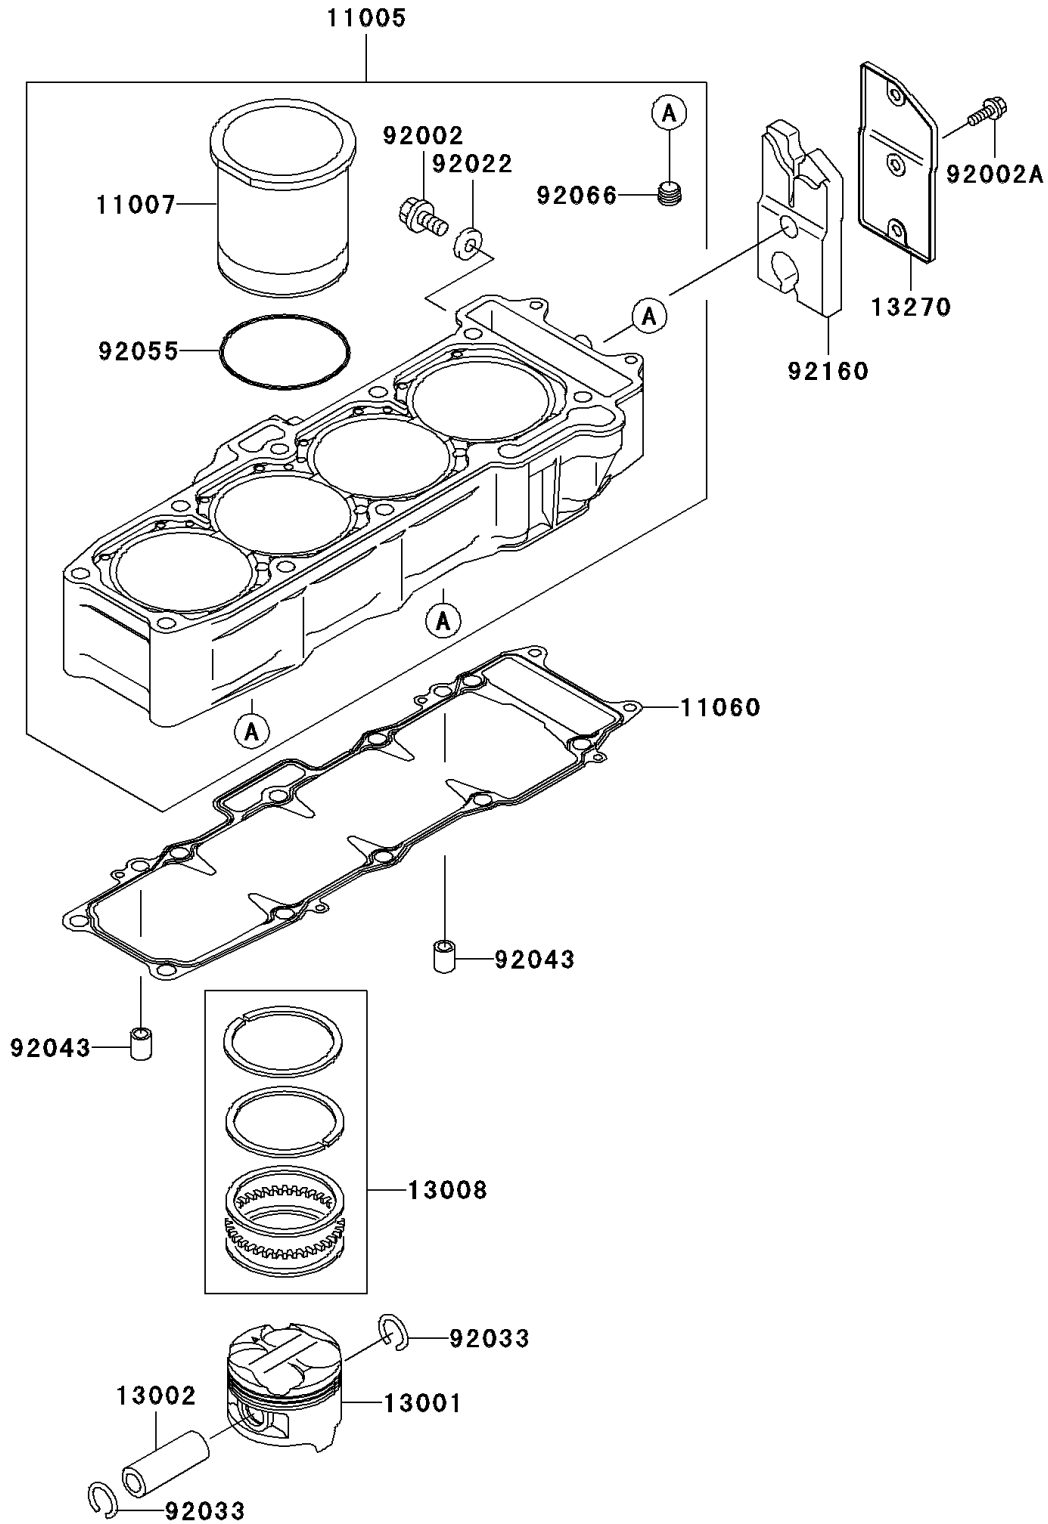

1998 Ninja® ZX™-7R PARTS DIAGRAM

Cylinder/Piston(s)

E1120

1998 Ninja® ZX™-7R PARTS LIST

Cylinder/Piston(s)

ITEM NAME	PART NUMBER	QUANTITY
CYLINDER-ENGINE (Ref # 11005)	11005-1837	1
LINER-CYLINDER (Ref # 11007)	11007-1139	4
GASKET,CYLINDER BASE,T=0.2 (Ref # 11060)	11060-1705	1
PISTON-ENGINE,STD (Ref # 13001)	13001-1447	4
PIN-PISTON (Ref # 13002)	13002-1086	4
RING-SET-PISTON,STD (Ref # 13008)	13008-1168	4
PLATE (Ref # 13270)	13270-1502	1
BOLT,16X10 (Ref # 92002)	92002-1238	1
BOLT,6X8 (Ref # 92002A)	92002-1604	3
WASHER,16XX22X1.0 (Ref # 92022)	92022-1812	1
RING-SNAP,20.5X1.2 (Ref # 92033)	92033-1099	8
PIN,DOWEL,10X14 (Ref # 92043)	92043-1037	2
RING-O,78.9X2.0 (Ref # 92055)	92055-1526	4
PLUG (Ref # 92066)	92066-1260	3
DAMPER (Ref # 92160)	92160-1813	1