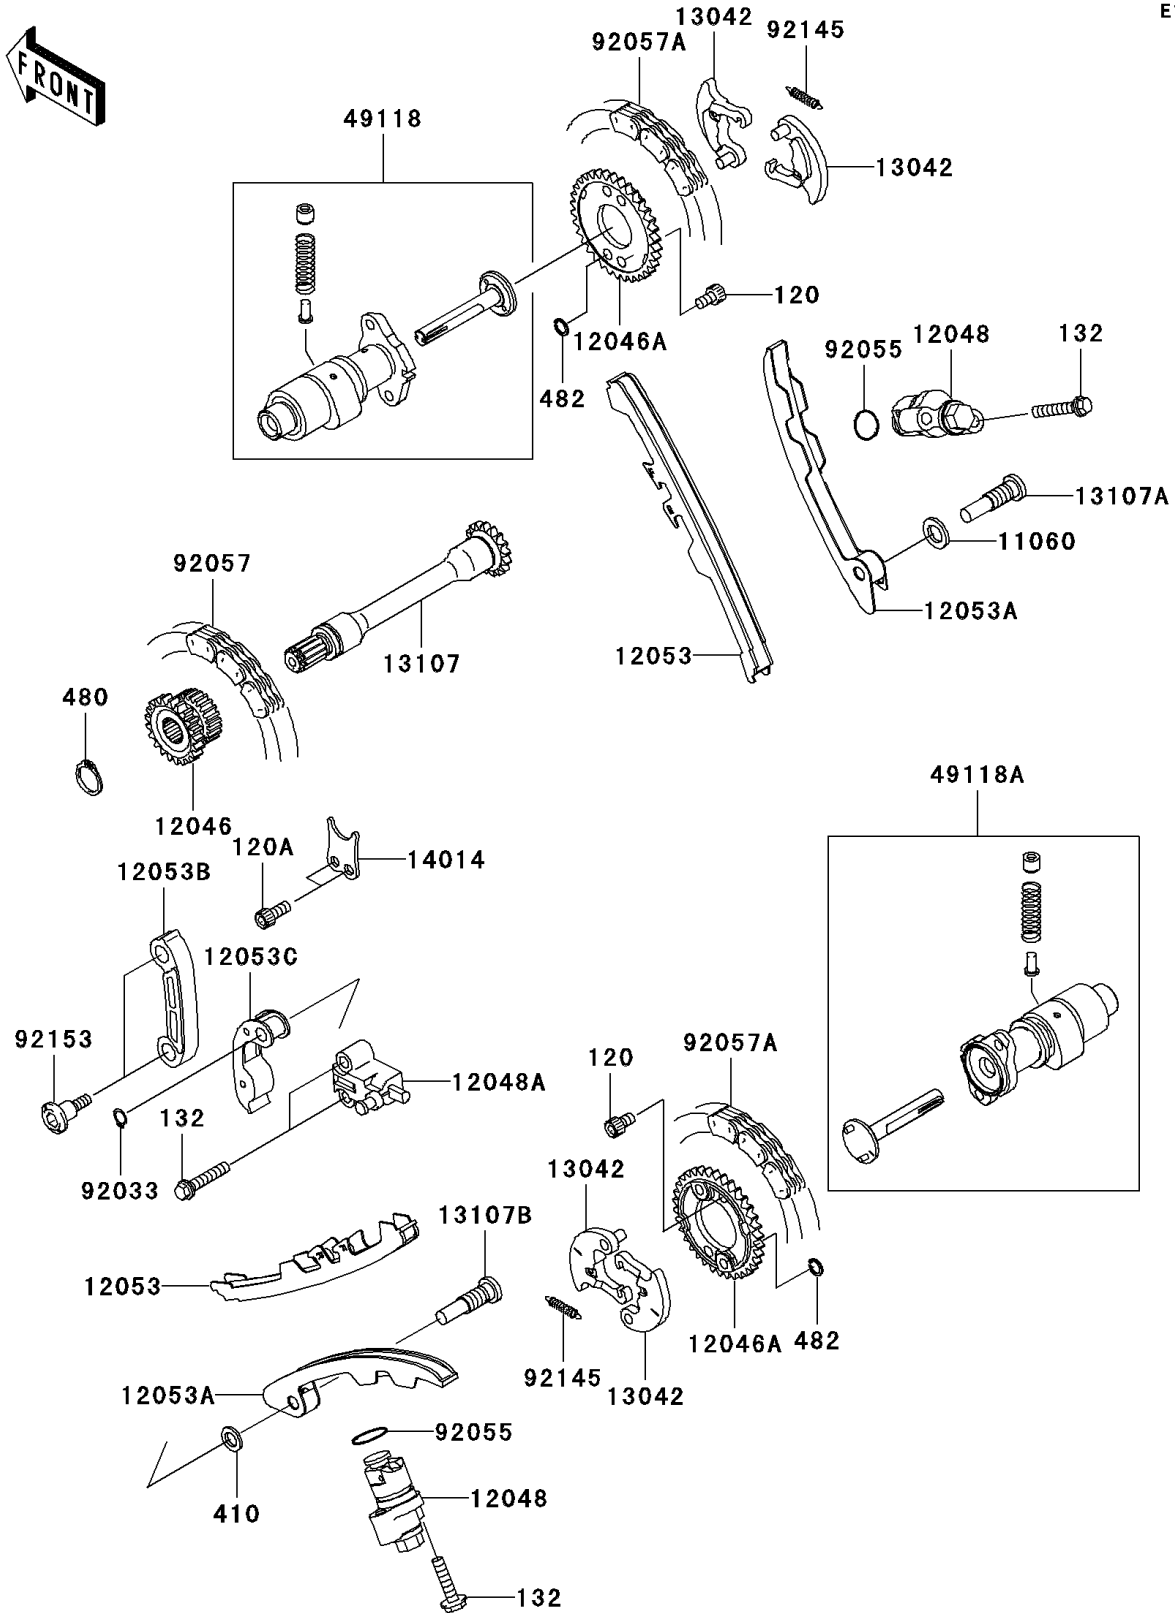

## 2009 Teryx® 750 FI 4x4 LE PARTS LIST

Camshaft(s)/Tensioner

| ITEM NAME                                  | PART NUMBER | QUANTITY |
|--------------------------------------------|-------------|----------|
| BOLT-SOCKET,6X10 (Ref # 120)               | 120CA0610   | 4        |
| BOLT-SOCKET,6X14 (Ref # 120A)              | 120CB0614   | 2        |
| BOLT-FLANGED-SMALL,6X30 (Ref # 132)        | 132BD0630   | 6        |
| WASHER-PLAIN-SMALL,8MM (Ref # 410)         | 410AA0800   | 1        |
| CIRCLIP-TYPE-C,14MM (Ref # 480)            | 480J1400    | 1        |
| CIRCLIP-TYPE-E (Ref # 482)                 | 482J5000    | 4        |
| GASKET (Ref # 11060)                       | 11060-1966  | 1        |
| SPROCKET,21T&17T (Ref # 12046)             | 12046-0021  | 1        |
| SPROCKET,CAMSHAFT,34T (Ref # 12046A)       | 12046-1203  | 2        |
| TENSIONER-ASSY,CAM (Ref # 12048)           | 12048-1176  | 2        |
| TENSIONER-ASSY,SECONDARY (Ref # 12048A)    | 12048-1177  | 1        |
| GUIDE-CHAIN,CAMSHAFT,TENSION (Ref # 12053) | 12053-1441  | 2        |
| GUIDE-CHAIN,CAMSHAFT,SLACK (Ref # 12053A)  | 12053-1442  | 2        |
| GUIDE-CHAIN,TENSION (Ref # 12053B)         | 12053-1443  | 1        |
| GUIDE-CHAIN,SLACK (Ref # 12053C)           | 12053-1444  | 1        |
| WEIGHT,DECOMP (Ref # 13042)                | 13042-1141  | 4        |
| SHAFT (Ref # 13107)                        | 13107-0029  | 1        |
| SHAFT,CHAIN GUIDE,FR (Ref # 13107A)        | 13107-1443  | 1        |
| SHAFT,CHAIN GUIDE,RR (Ref # 13107B)        | 13107-1444  | 1        |
| PLATE-POSITION,DRIVE (Ref # 14014)         | 14014-1148  | 1        |
| CAMSHAFT-COMP,FR (Ref # 49118)             | 49118-0001  | 1        |
| CAMSHAFT-COMP,RR (Ref # 49118A)            | 49118-0002  | 1        |
| RING-SNAP,8MM (Ref # 92033)                | 92033-1039  | 1        |
| RING-O,18.8X1.9 (Ref # 92055)              | 92055-086   | 2        |
| CHAIN,DID SCR-0412 SDH (Ref # 92057)       | 92057-0073  | 1        |
| CHAIN,DID SCR-0409 SDH (Ref # 92057A)      | 92057-0074  | 2        |
| SPRING,DECOMP (Ref # 92145)                | 92145-1303  | 2        |
| BOLT,SOCKET,6X24.5 (Ref # 92153)           | 92153-1200  | 2        |