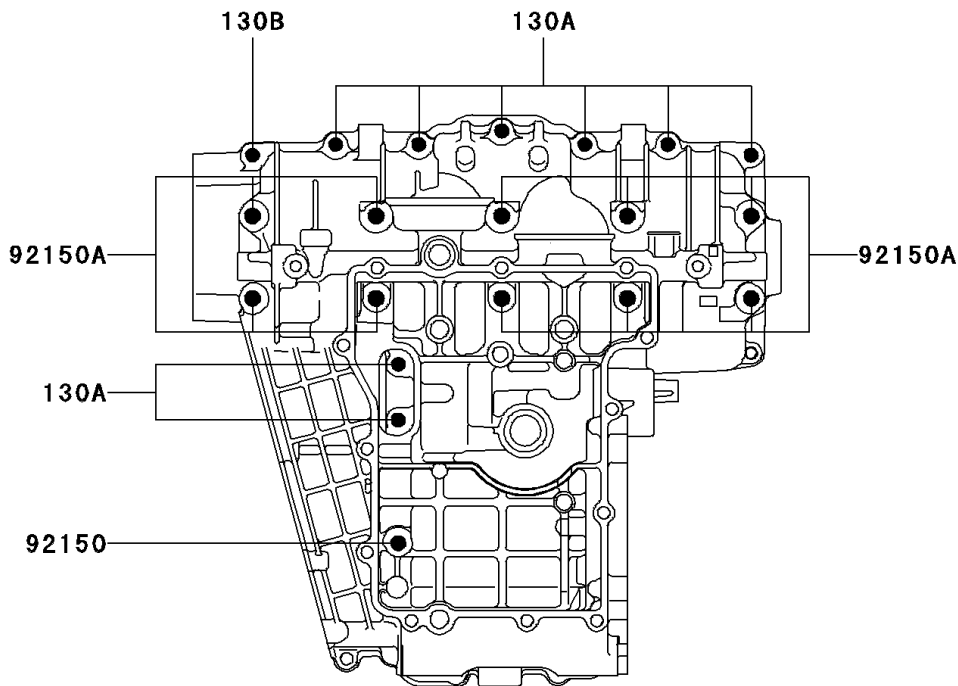

# 1998 Ninja® ZX™ -7R PARTS DIAGRAM

## Crankcase Bolt Pattern

E1412

**Crankcase Upper**

**Crankcase Lower**

## Crankcase Bolt Pattern

ITEM NAME	PART NUMBER	QUANTITY
BOLT-FLANGED (Ref # 130)	130Z0835	2
BOLT-FLANGED (Ref # 130A)	130Z0840	9
BOLT-FLANGED (Ref # 130B)	130Z0845	1
BOLT-FLANGED (Ref # 130C)	130Z0870	6
BOLT,8X115 (Ref # 92150)	92150-1550	1
BOLT,9X95 (Ref # 92150A)	92150-1759	10