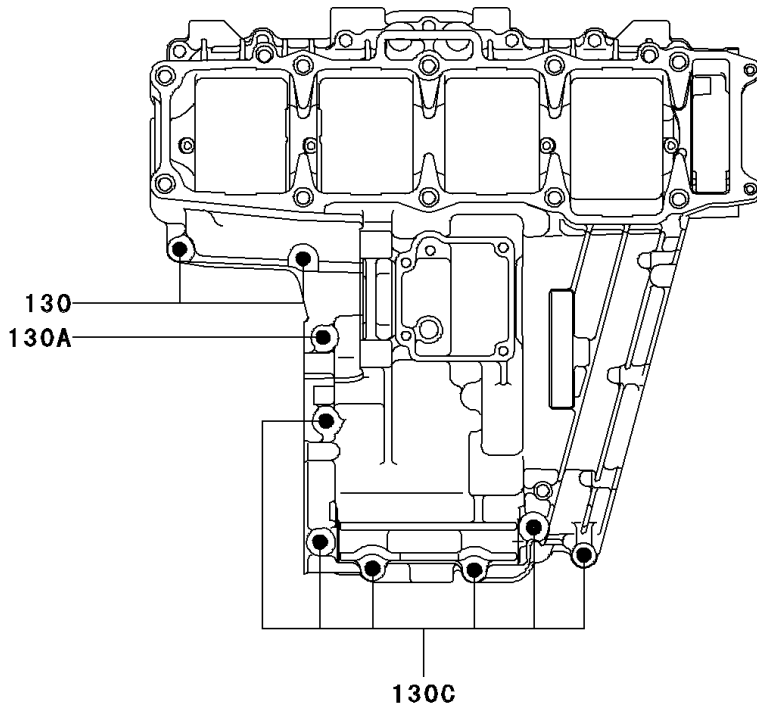

# 1998 Ninja® ZX™ -7R PARTS DIAGRAM

## Crankcase Bolt Pattern

E1412

**Crankcase Upper**

**Crankcase Lower**

## Crankcase Bolt Pattern

ITEM NAME	PART NUMBER	QUANTITY
BOLT-FLANGED (Ref # 130)	130Z0835	2
BOLT-FLANGED (Ref # 130A)	130Z0840	9
BOLT-FLANGED (Ref # 130B)	130Z0845	1
BOLT-FLANGED (Ref # 130C)	130Z0870	6
BOLT,8X115 (Ref # 92150)	92150-1550	1
BOLT,9X95 (Ref # 92150A)	92150-1759	10