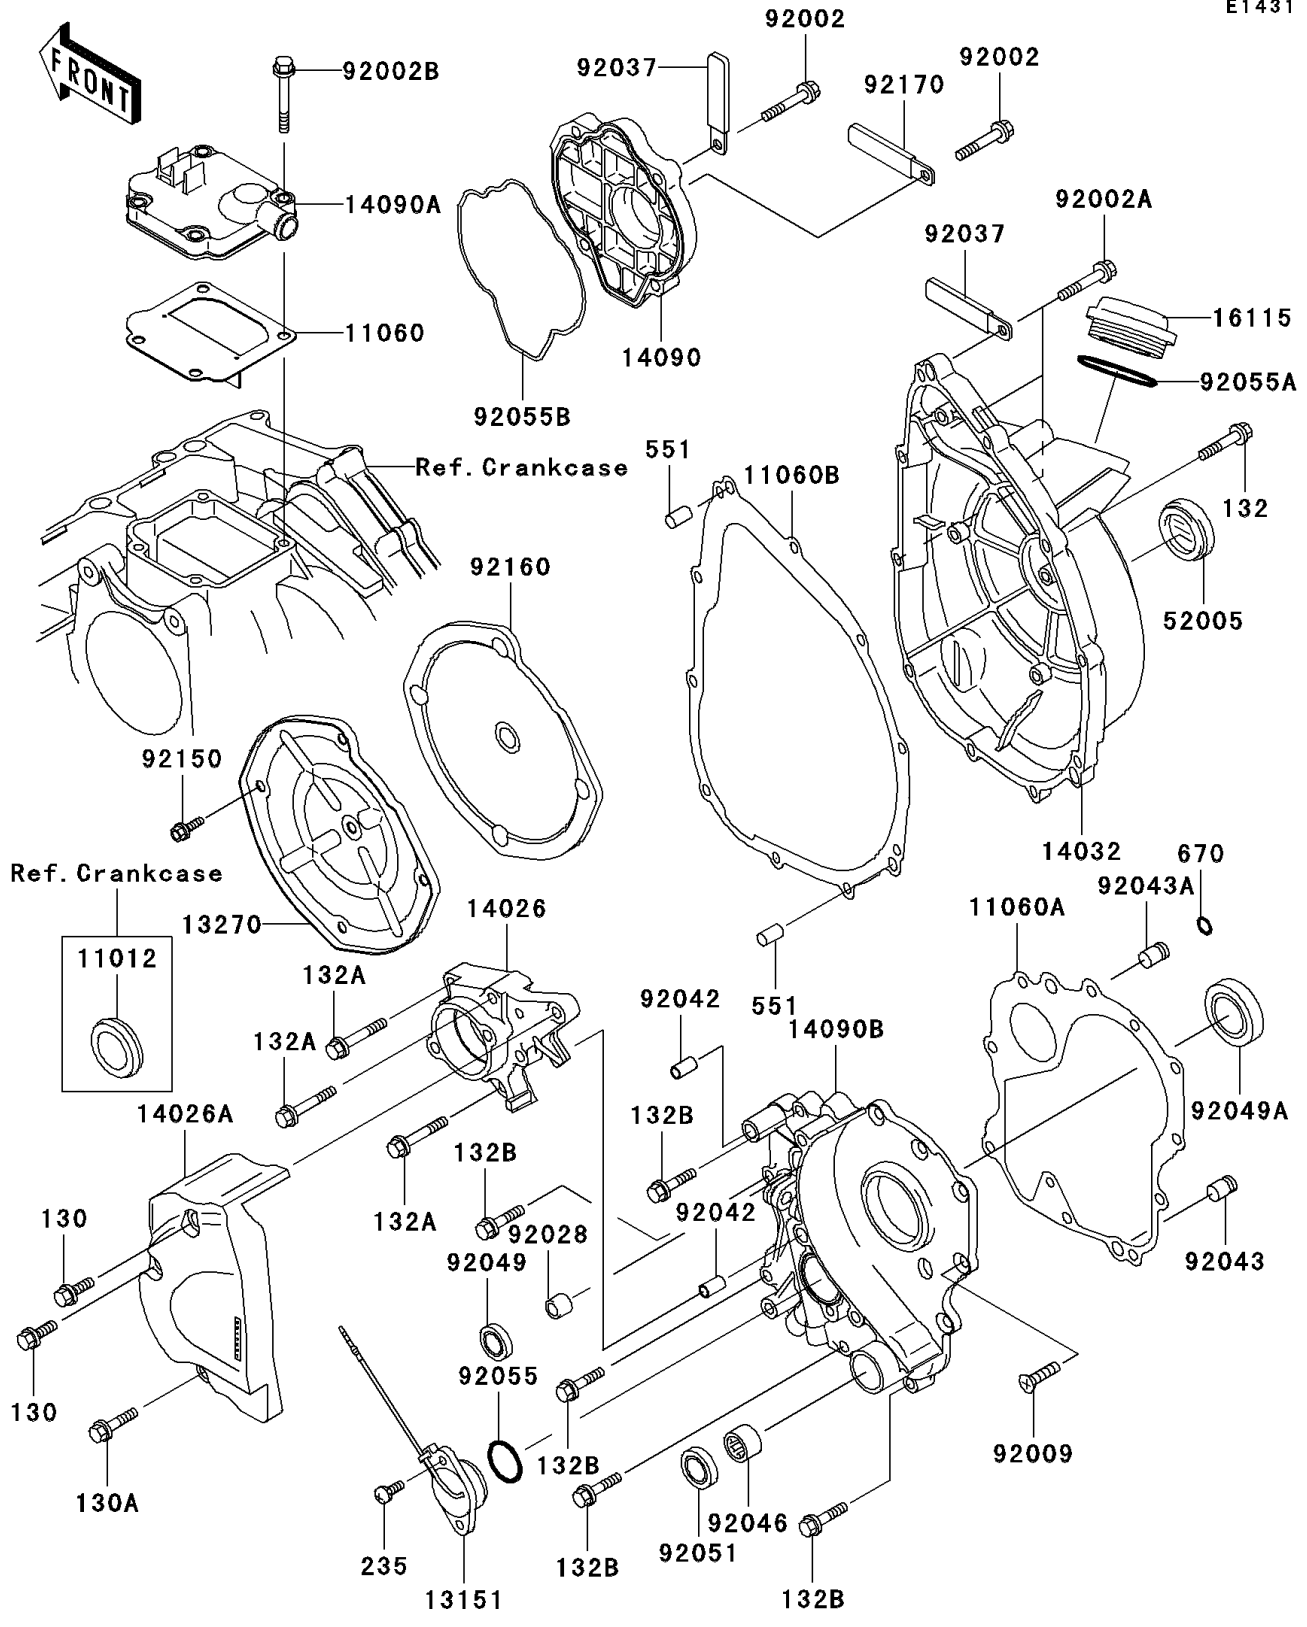

# 1996 Ninja® ZX™-7R PARTS DIAGRAM

Engine Cover(s)

E1431

# 1996 Ninja® ZX™-7R PARTS LIST

## Engine Cover(s)

ITEM NAME	PART NUMBER	QUANTITY
BOLT-FLANGED,6X16,BLACK (Ref # 130)	130J0616	2
BOLT-FLANGED,6X25 (Ref # 130A)	130J0625	1
BOLT-FLANGED-SMALL (Ref # 132)	132J0625	7
BOLT-FLANGED-SMALL (Ref # 132A)	132J0635	3
BOLT-FLANGED-SMALL (Ref # 132B)	132Y0625	5
SCREW-PAN-WP-CROS (Ref # 235)	235C0516	2
PIN-DOWEL,8X14 (Ref # 551)	551A0814	2
CAP,LH (Ref # 11012)	11012-1770	1
GASKET,BREATHER COVER (Ref # 11060)	11060-1702	1
GASKET,TRANSMISSION COVER (Ref # 11060A)	11060-1703	1
GASKET,CLUTCH COVER (Ref # 11060B)	11060-1704	1
SWITCH-COMP (Ref # 13151)	13151-1081	1
PLATE,CLUTCH COVER (Ref # 13270)	13270-1580	1
COVER-CHAIN,FR (Ref # 14026)	14026-1228	1
COVER-CHAIN,RR (Ref # 14026A)	14026-1229	1
COVER-CLUTCH (Ref # 14032)	14032-1427	1
COVER,PULSING (Ref # 14090)	14090-1630	1
COVER,BREATHER (Ref # 14090A)	14090-1631	1
COVER,TRANSMISSION (Ref # 14090B)	14090-1632	1
CAP-OIL FILLER (Ref # 16115)	16115-1064	1
GAUGE,OIL LEVEL (Ref # 52005)	52005-1057	1
BOLT,6X20 (Ref # 92002)	92002-1343	4
BOLT,6X30 (Ref # 92002A)	92002-1534	3
BOLT,6X25 (Ref # 92002B)	92002-1582	4
SCREW,6X16 (Ref # 92009)	92009-1360	5
BUSHING,8X12X10 (Ref # 92028)	92028-1750	1
CLAMP,WIRING HARNESS (Ref # 92037)	92037-1877	2
PIN,DOWEL,6.3X8X14 (Ref # 92042)	92042-007	2
PIN,6.2X8X14 (Ref # 92043)	92043-1263	1

### Engine Cover(s)

ITEM NAME	PART NUMBER	QUANTITY
PIN (Ref # 92043A)	92043-1456	1
BEARING-NEEDLE, HK1312 (Ref # 92046)	92046-1148	1
SEAL-OIL, SD-8187 (Ref # 92049)	92049-1017	1
SEAL-OIL, TC32488 (Ref # 92049A)	92049-1361	1
SEAL-OIL, TB13225.5 (Ref # 92051)	92051-005	1
RING-O (Ref # 92055)	92055-091	1
RING-O, 38MM (Ref # 92055A)	92055-1295	1
RING-O, PULSING COVER (Ref # 92055B)	92055-1543	1
BOLT, 5X8 (Ref # 92150)	92150-1406	5
DAMPER, CLUTCH COVER (Ref # 92160)	92160-1702	1
CLAMP (Ref # 92170)	92170-1514	1
O RING, 5MM (Ref # 670)	670B1505	1