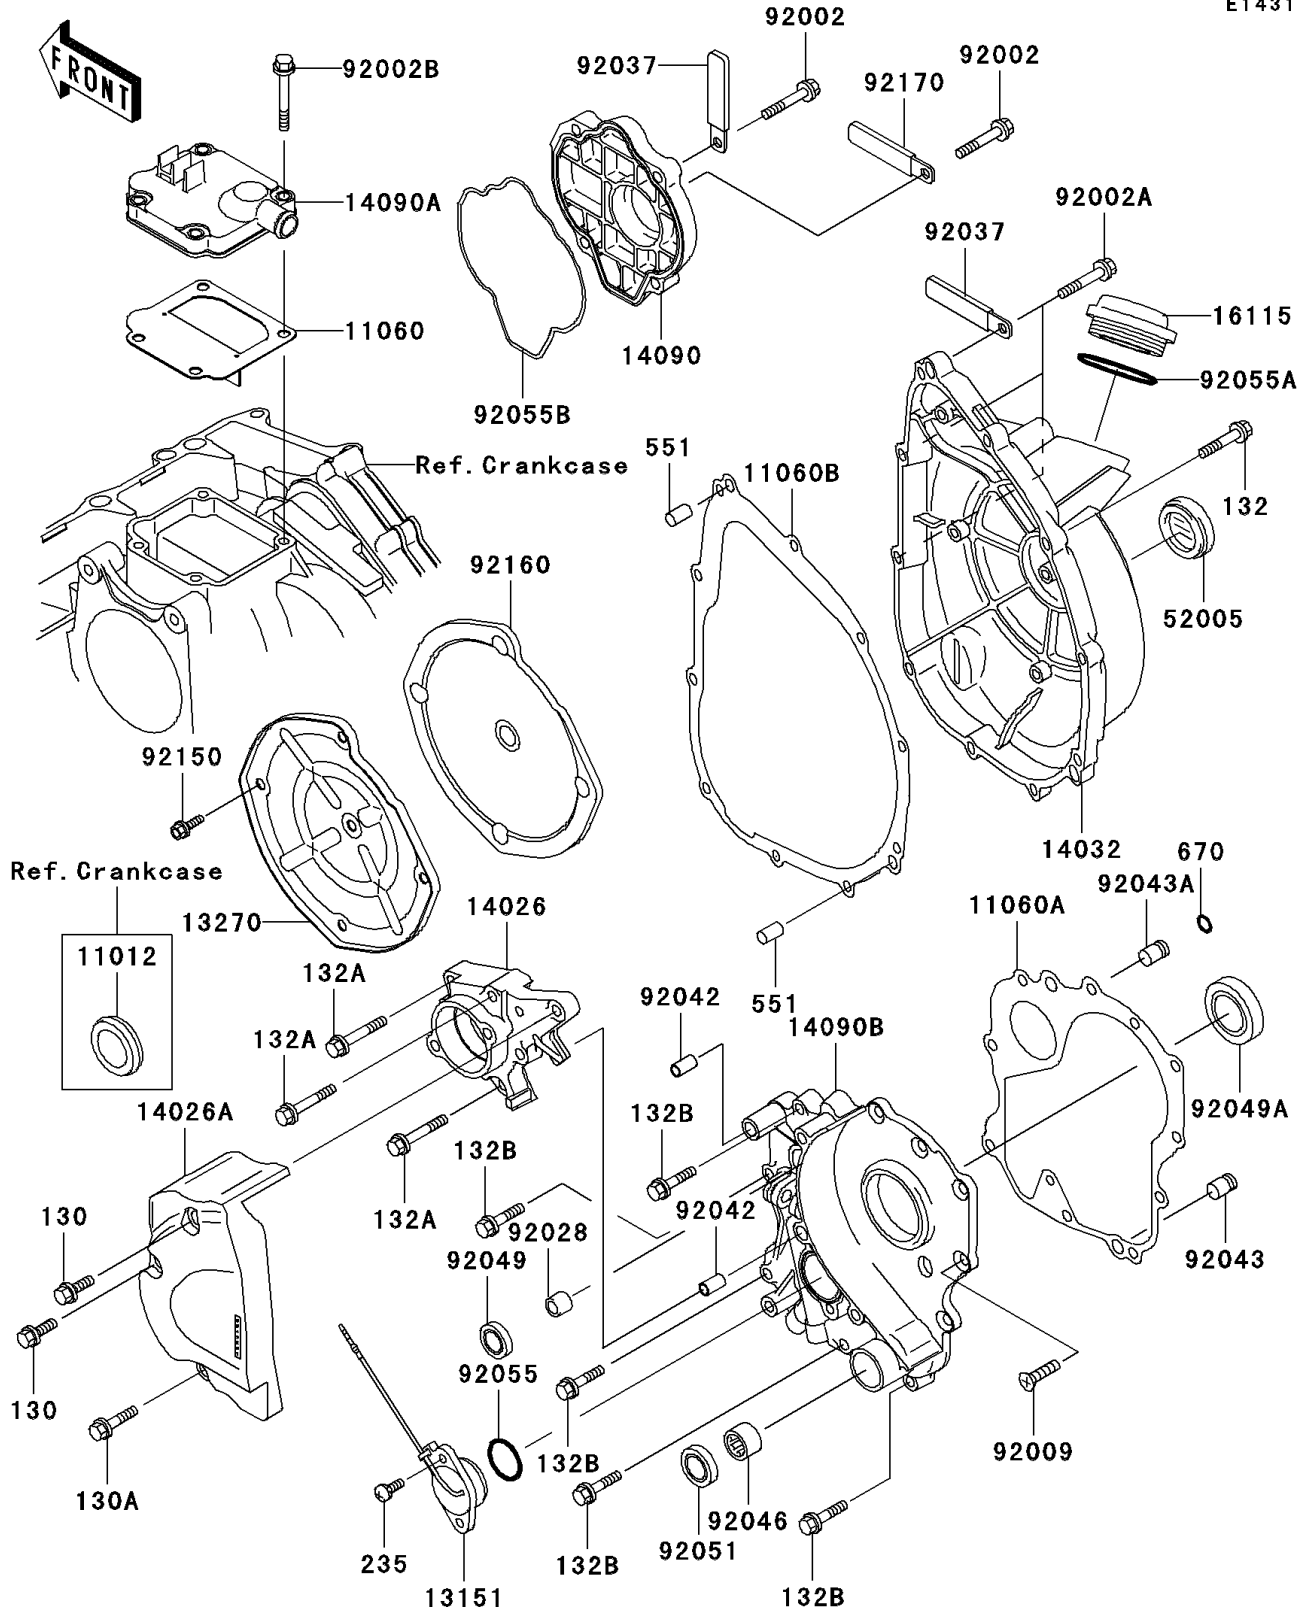

# 1997 Ninja® ZX™-7R PARTS DIAGRAM

Engine Cover(s)

E1431

# 1997 Ninja® ZX™-7R PARTS LIST

## Engine Cover(s)

ITEM NAME	PART NUMBER	QUANTITY
BOLT-FLANGED,6X16,BLACK (Ref # 130)	130J0616	2
BOLT-FLANGED,6X25 (Ref # 130A)	130J0625	1
BOLT-FLANGED-SMALL (Ref # 132)	132J0625	7
BOLT-FLANGED-SMALL (Ref # 132A)	132J0635	3
BOLT-FLANGED-SMALL (Ref # 132B)	132Y0625	5
SCREW-PAN-WP-CROS (Ref # 235)	235C0516	2
PIN-DOWEL,8X14 (Ref # 551)	551A0814	2
CAP,LH (Ref # 11012)	11012-1770	1
GASKET,BREATHER COVER (Ref # 11060)	11060-1702	1
GASKET,TRANSMISSION COVER (Ref # 11060A)	11060-1703	1
GASKET,CLUTCH COVER (Ref # 11060B)	11060-1704	1
SWITCH-COMP (Ref # 13151)	13151-1081	1
PLATE,CLUTCH COVER (Ref # 13270)	13270-1580	1
COVER-CHAIN,FR (Ref # 14026)	14026-1228	1
COVER-CHAIN,RR (Ref # 14026A)	14026-1229	1
COVER-CLUTCH (Ref # 14032)	14032-1427	1
COVER,PULSING (Ref # 14090)	14090-1630	1
COVER,BREATHER (Ref # 14090A)	14090-1631	1
COVER,TRANSMISSION (Ref # 14090B)	14090-1632	1
CAP-OIL FILLER (Ref # 16115)	16115-1064	1
GAUGE,OIL LEVEL (Ref # 52005)	52005-1057	1
BOLT,6X20 (Ref # 92002)	92002-1343	4
BOLT,6X30 (Ref # 92002A)	92002-1534	3
BOLT,6X25 (Ref # 92002B)	92002-1582	4
SCREW,6X16 (Ref # 92009)	92009-1360	5
BUSHING,8X12X10 (Ref # 92028)	92028-1750	1
CLAMP,WIRING HARNESS (Ref # 92037)	92037-1877	2
PIN,DOWEL,6.3X8X14 (Ref # 92042)	92042-007	2
PIN,6.2X8X14 (Ref # 92043)	92043-1263	1

### Engine Cover(s)

ITEM NAME	PART NUMBER	QUANTITY
PIN (Ref # 92043A)	92043-1456	1
BEARING-NEEDLE, HK1312 (Ref # 92046)	92046-1148	1
SEAL-OIL, SD-8187 (Ref # 92049)	92049-1017	1
SEAL-OIL, TC32488 (Ref # 92049A)	92049-1361	1
SEAL-OIL, TB13225.5 (Ref # 92051)	92051-005	1
RING-O (Ref # 92055)	92055-091	1
RING-O, 38MM (Ref # 92055A)	92055-1295	1
RING-O, PULSING COVER (Ref # 92055B)	92055-1543	1
BOLT, 5X8 (Ref # 92150)	92150-1406	5
DAMPER, CLUTCH COVER (Ref # 92160)	92160-1702	1
CLAMP (Ref # 92170)	92170-1514	1
O RING, 5MM (Ref # 670)	670B1505	1