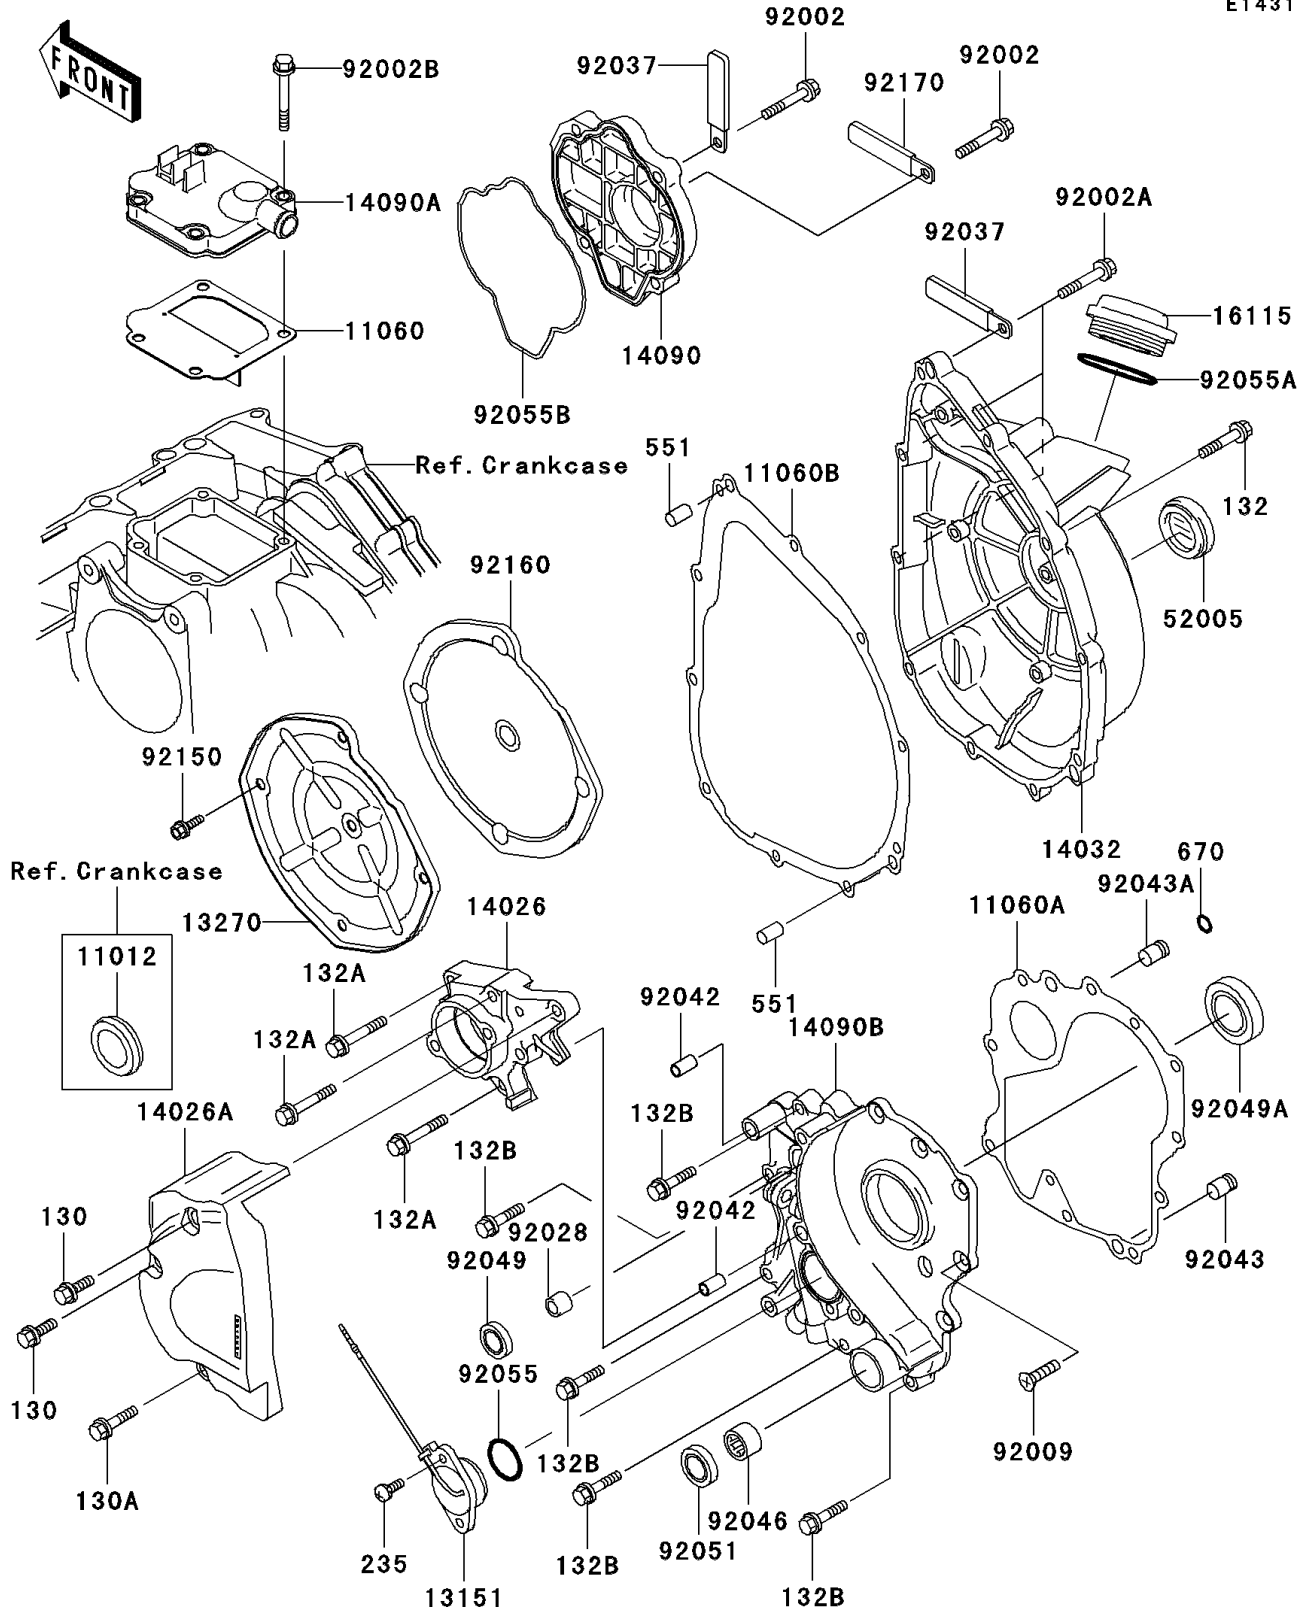

1998 Ninja® ZX™-7R PARTS DIAGRAM

Engine Cover(s)

E1431

1998 Ninja® ZX™-7R PARTS LIST

Engine Cover(s)

ITEM NAME	PART NUMBER	QUANTITY
BOLT-FLANGED,6X16,BLACK (Ref # 130)	130J0616	2
BOLT-FLANGED,6X25 (Ref # 130A)	130J0625	1
BOLT-FLANGED-SMALL (Ref # 132)	132J0625	7
BOLT-FLANGED-SMALL (Ref # 132A)	132J0635	3
BOLT-FLANGED-SMALL (Ref # 132B)	132Y0625	5
SCREW-PAN-WP-CROS (Ref # 235)	235C0516	2
PIN-DOWEL,8X14 (Ref # 551)	551A0814	2
CAP,LH (Ref # 11012)	11012-1770	1
GASKET,BREATHER COVER (Ref # 11060)	11060-1702	1
GASKET,TRANSMISSION COVER (Ref # 11060A)	11060-1703	1
GASKET,CLUTCH COVER (Ref # 11060B)	11060-1704	1
SWITCH-COMP (Ref # 13151)	13151-1081	1
PLATE,CLUTCH COVER (Ref # 13270)	13270-1580	1
COVER-CHAIN,FR (Ref # 14026)	14026-1228	1
COVER-CHAIN,RR (Ref # 14026A)	14026-1229	1
COVER-CLUTCH (Ref # 14032)	14032-1427	1
COVER,PULSING (Ref # 14090)	14090-1630	1
COVER,BREATHER (Ref # 14090A)	14090-1631	1
COVER,TRANSMISSION (Ref # 14090B)	14090-1632	1
CAP-OIL FILLER (Ref # 16115)	16115-1064	1
GAUGE,OIL LEVEL (Ref # 52005)	52005-1057	1
BOLT,6X20 (Ref # 92002)	92002-1343	4
BOLT,6X30 (Ref # 92002A)	92002-1534	3
BOLT,6X25 (Ref # 92002B)	92002-1582	4
SCREW,6X16 (Ref # 92009)	92009-1360	5
BUSHING,8X12X10 (Ref # 92028)	92028-1750	1
CLAMP,WIRING HARNESS (Ref # 92037)	92037-1877	2
PIN,DOWEL,6.3X8X14 (Ref # 92042)	92042-007	2
PIN,6.2X8X14 (Ref # 92043)	92043-1263	1

1998 Ninja® ZX™-7R PARTS LIST

Engine Cover(s)

ITEM NAME	PART NUMBER	QUANTITY
PIN (Ref # 92043A)	92043-1456	1
BEARING-NEEDLE, HK1312 (Ref # 92046)	92046-1148	1
SEAL-OIL, SD-8187 (Ref # 92049)	92049-1017	1
SEAL-OIL, TC32488 (Ref # 92049A)	92049-1361	1
SEAL-OIL, TB13225.5 (Ref # 92051)	92051-005	1
RING-O (Ref # 92055)	92055-091	1
RING-O, 38MM (Ref # 92055A)	92055-1295	1
RING-O, PULSING COVER (Ref # 92055B)	92055-1543	1
BOLT, 5X8 (Ref # 92150)	92150-1406	5
DAMPER, CLUTCH COVER (Ref # 92160)	92160-1702	1
CLAMP (Ref # 92170)	92170-1514	1
O RING, 5MM (Ref # 670)	670B1505	1