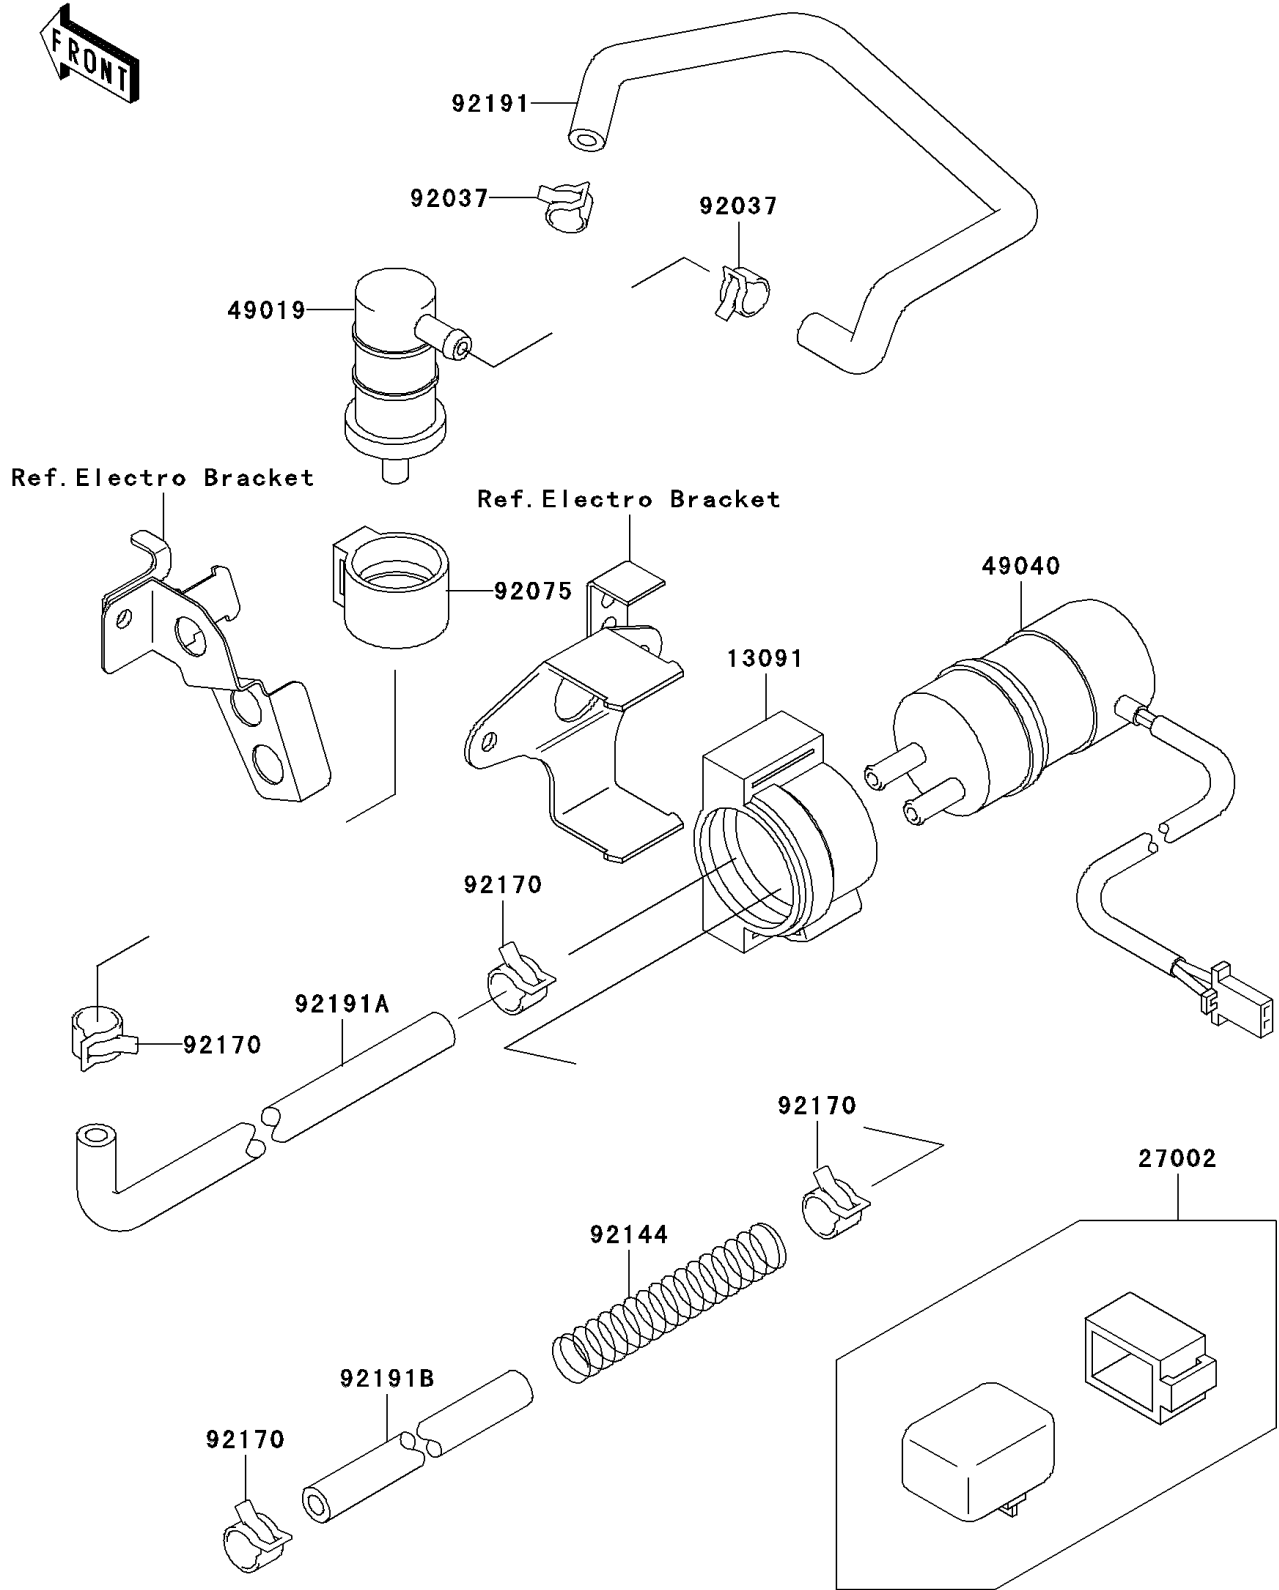

1998 Ninja® ZX™-7R PARTS DIAGRAM

Fuel Pump

E1520

1998 Ninja® ZX™-7R PARTS LIST

Fuel Pump

ITEM NAME	PART NUMBER	QUANTITY
HOLDER,FUEL PUMP (Ref # 13091)	13091-1738	1
RELAY-ASSY (Ref # 27002)	27002-1065	1
FILTER-FUEL (Ref # 49019)	49019-1081	1
PUMP-FUEL (Ref # 49040)	49040-1061	1
CLAMP (Ref # 92037)	92037-1181	2
DAMPER,FUEL FILTER (Ref # 92075)	92075-1853	1
SPRING,HOSE PROTECTOR (Ref # 92144)	92144-1746	1
CLAMP (Ref # 92170)	92170-1118	4
TUBE (Ref # 92191)	92191-1018	1
TUBE (Ref # 92191A)	92191-1059	1
TUBE,9.5X15.5X300 (Ref # 92191B)	92191-1081	1