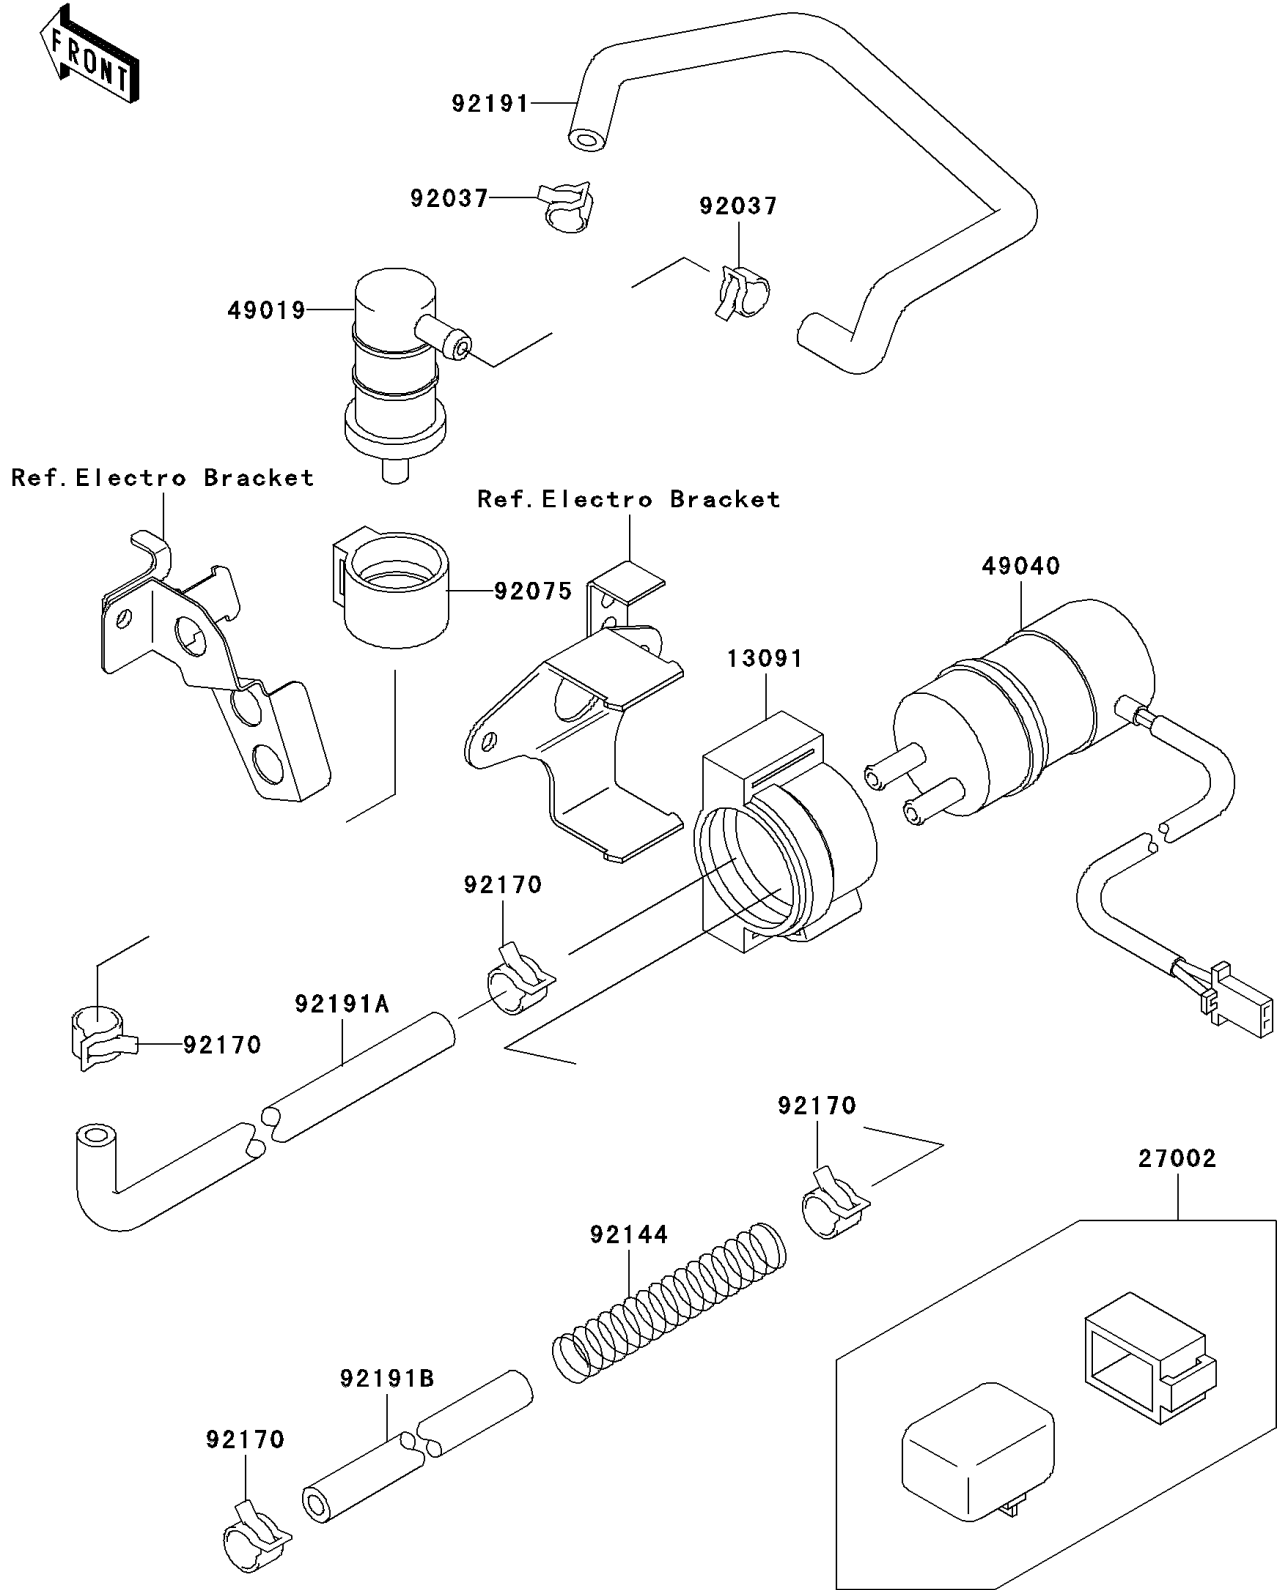

1998 Ninja® ZX™-7R PARTS DIAGRAM

Fuel Pump

E1520

1998 Ninja® ZX™-7R PARTS LIST

Fuel Pump

ITEM NAME	PART NUMBER	QUANTITY
HOLDER,FUEL PUMP (Ref # 13091)	13091-1738	1
RELAY-ASSY (Ref # 27002)	27002-1065	1
FILTER-FUEL (Ref # 49019)	49019-1081	1
PUMP-FUEL (Ref # 49040)	49040-1061	1
CLAMP (Ref # 92037)	92037-1181	2
DAMPER,FUEL FILTER (Ref # 92075)	92075-1853	1
SPRING,HOSE PROTECTOR (Ref # 92144)	92144-1746	1
CLAMP (Ref # 92170)	92170-1118	4
TUBE (Ref # 92191)	92191-1018	1
TUBE (Ref # 92191A)	92191-1059	1
TUBE,9.5X15.5X300 (Ref # 92191B)	92191-1081	1