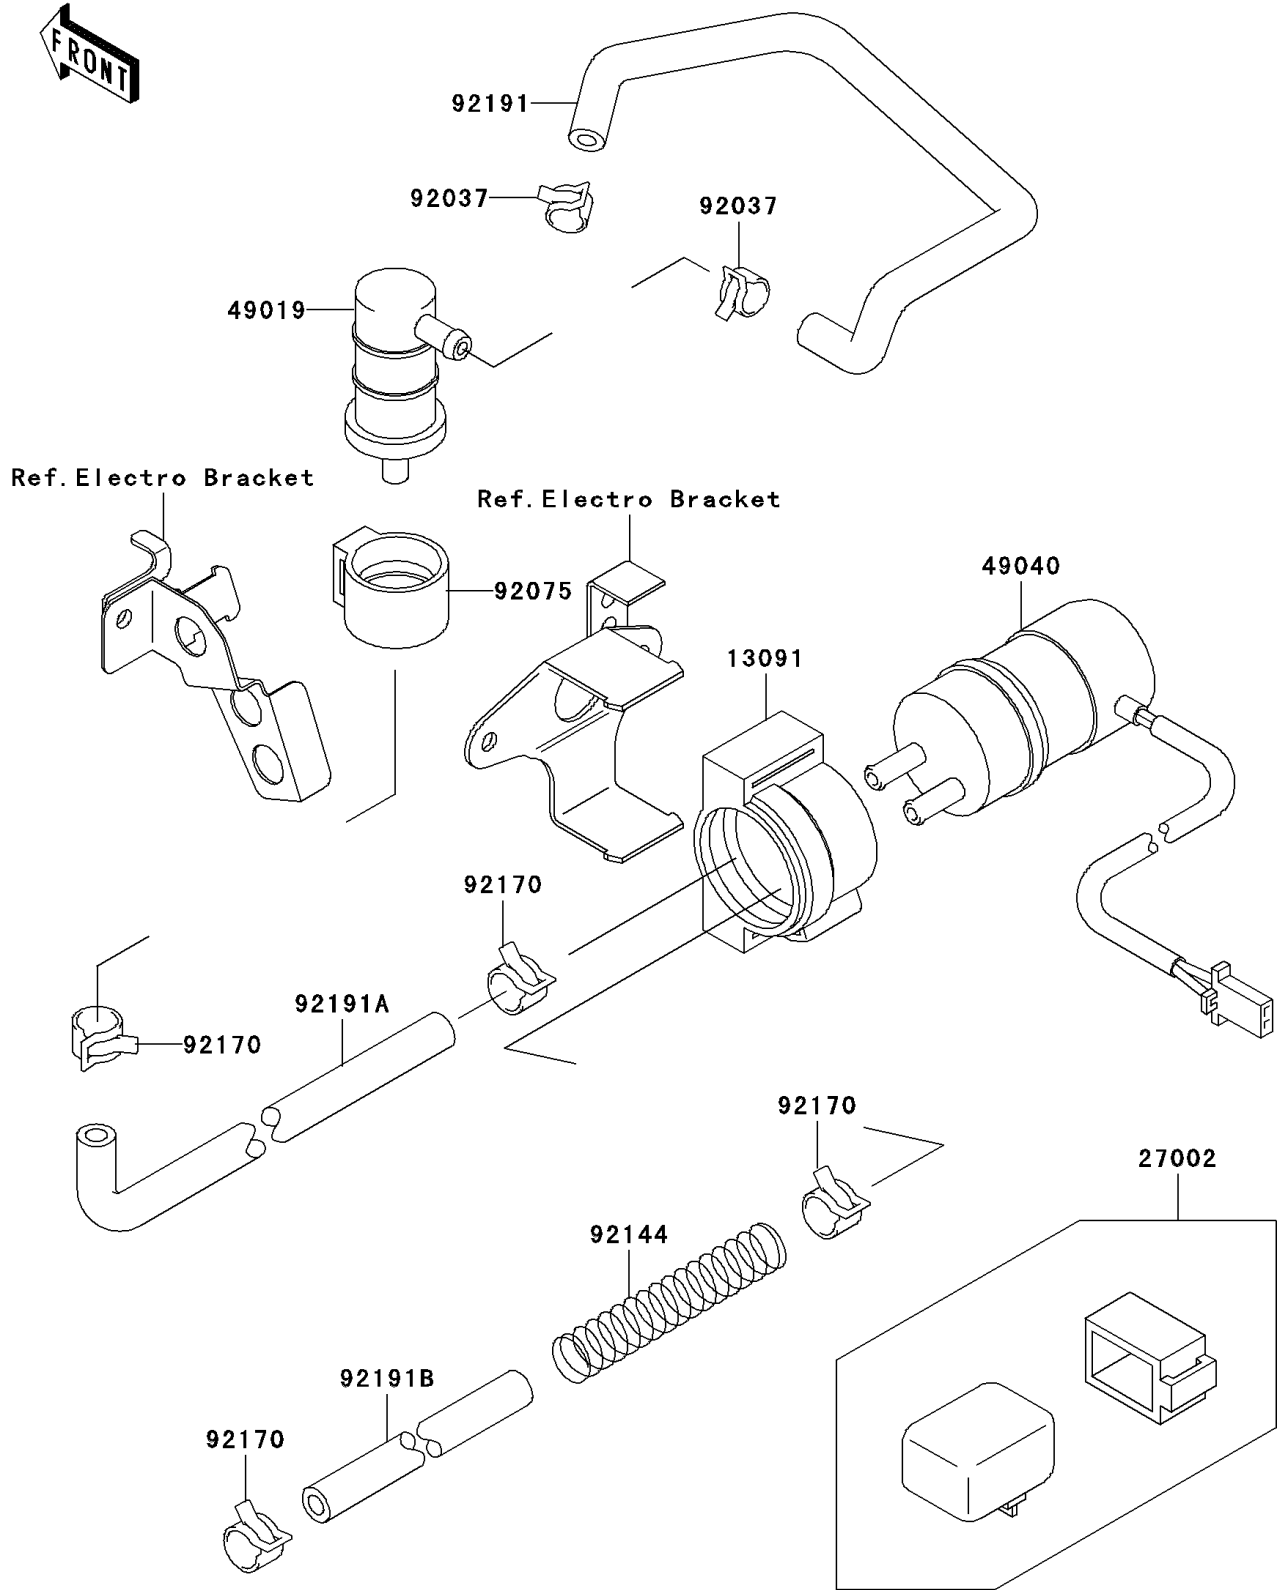

1999 Ninja® ZX™-7R PARTS DIAGRAM

Fuel Pump

E1520

1999 Ninja® ZX™-7R PARTS LIST

Fuel Pump

ITEM NAME	PART NUMBER	QUANTITY
HOLDER,FUEL PUMP (Ref # 13091)	13091-1738	1
RELAY-ASSY (Ref # 27002)	27002-1065	1
FILTER-FUEL (Ref # 49019)	49019-1081	1
PUMP-FUEL (Ref # 49040)	49040-1061	1
CLAMP (Ref # 92037)	92037-1181	2
DAMPER,FUEL FILTER (Ref # 92075)	92075-1853	1
SPRING,HOSE PROTECTOR (Ref # 92144)	92144-1746	1
CLAMP (Ref # 92170)	92170-1118	4
TUBE (Ref # 92191)	92191-1018	1
TUBE (Ref # 92191A)	92191-1059	1
TUBE,9.5X15.5X300 (Ref # 92191B)	92191-1081	1