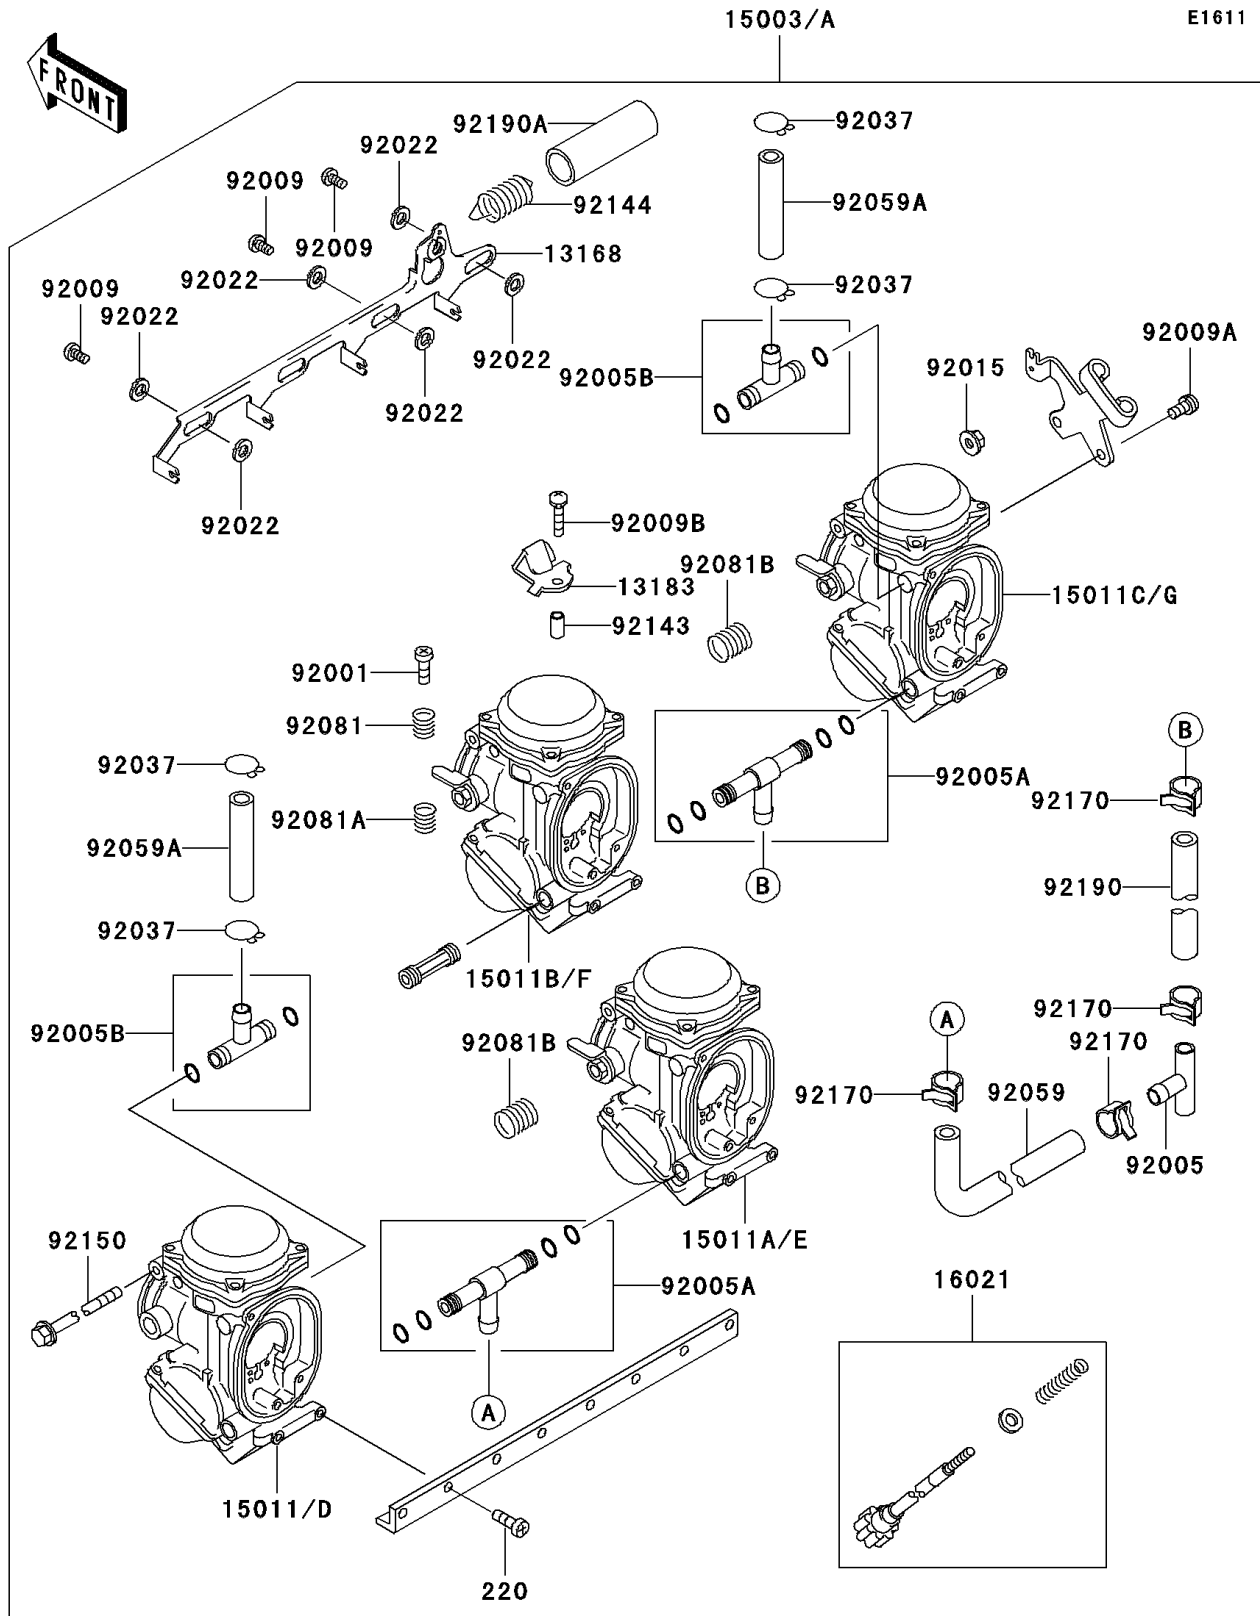

# 1996 Ninja® ZX™-7R PARTS DIAGRAM

Carburetor

# 1996 Ninja® ZX™-7R PARTS LIST

## Carburetor

ITEM NAME	PART NUMBER	QUANTITY
LEVER,STARTER (Ref # 13168)	13168-1593	1
PLATE,STARTER CABLE (Ref # 13183)	13183-1592	1
SCREW-THROTTLE STOP (Ref # 16021)	16021-1190	1
BOLT,THROTTLE ADJUST (Ref # 92001)	92001-1998	3
FITTING,T-TYPE (Ref # 92005)	92005-1272	1
FITTING (Ref # 92005A)	92005-1288	2
FITTING (Ref # 92005B)	92005-1306	2
SCREW (Ref # 92009)	92009-1262	3
SCREW (Ref # 92009A)	92009-1597	1
SCREW,4X18 (Ref # 92009B)	92009-1632	1
NUT,FLANGED,5MM (Ref # 92015)	92015-1259	1
WASHER,6.1X11X0.8,POLYACETAL (Ref # 92022)	92022-1199	6
CLAMP,TUBE (Ref # 92037)	92037-1194	4
TUBE,FUEL,7.3X12.5X200 (Ref # 92059)	92059-1029	1
TUBE,7X11X45 (Ref # 92059A)	92059-1738	2
SPRING,THROTTLE ADJUST UPP (Ref # 92081)	92081-1620	3
SPRING,THROTTLE ADJUST LWR (Ref # 92081A)	92081-1621	3
SPRING,THROTTLE ADJUST CNT (Ref # 92081B)	92081-1622	2
COLLAR,4X5.2X9.6 (Ref # 92143)	92143-1265	1
SPRING,STARTER LEVER (Ref # 92144)	92144-1518	1
BOLT (Ref # 92150)	92150-1416	1
SCREW-PAN-CROS,5X14 (Ref # 220)	220D0514	8
CLAMP,TUBE (Ref # 92170)	92170-1051	4
TUBE,7.3X12.5X80 (Ref # 92190)	92190-1053	1
TUBE,STARTER SPRING (Ref # 92190A)	92190-1157	1
CARBURETOR-ASSY (Ref # 15003)	15003-1207	1
CARBURETOR-ASSY (Ref # 15003A)	15003-1268	1
CARBURETOR,LH,OUTSIDE (Ref # 15011)	15011-1211	1
CARBURETOR,LH,INSIDE (Ref # 15011A)	15011-1212	1

## Carburetor

ITEM NAME	PART NUMBER	QUANTITY
CARBURETOR,RH,INSIDE (Ref # 15011B)	15011-1213	1
CARBURETOR,RH,OUTSIDE (Ref # 15011C)	15011-1214	1
CARBURETOR,LH,OUTSIDE (Ref # 15011D)	15011-1231	1
CARBURETOR,LH,INSIDE (Ref # 15011E)	15011-1232	1
CARBURETOR,RH,INSIDE (Ref # 15011F)	15011-1233	1
CARBURETOR,RH,OUTSIDE (Ref # 15011G)	15011-1234	1