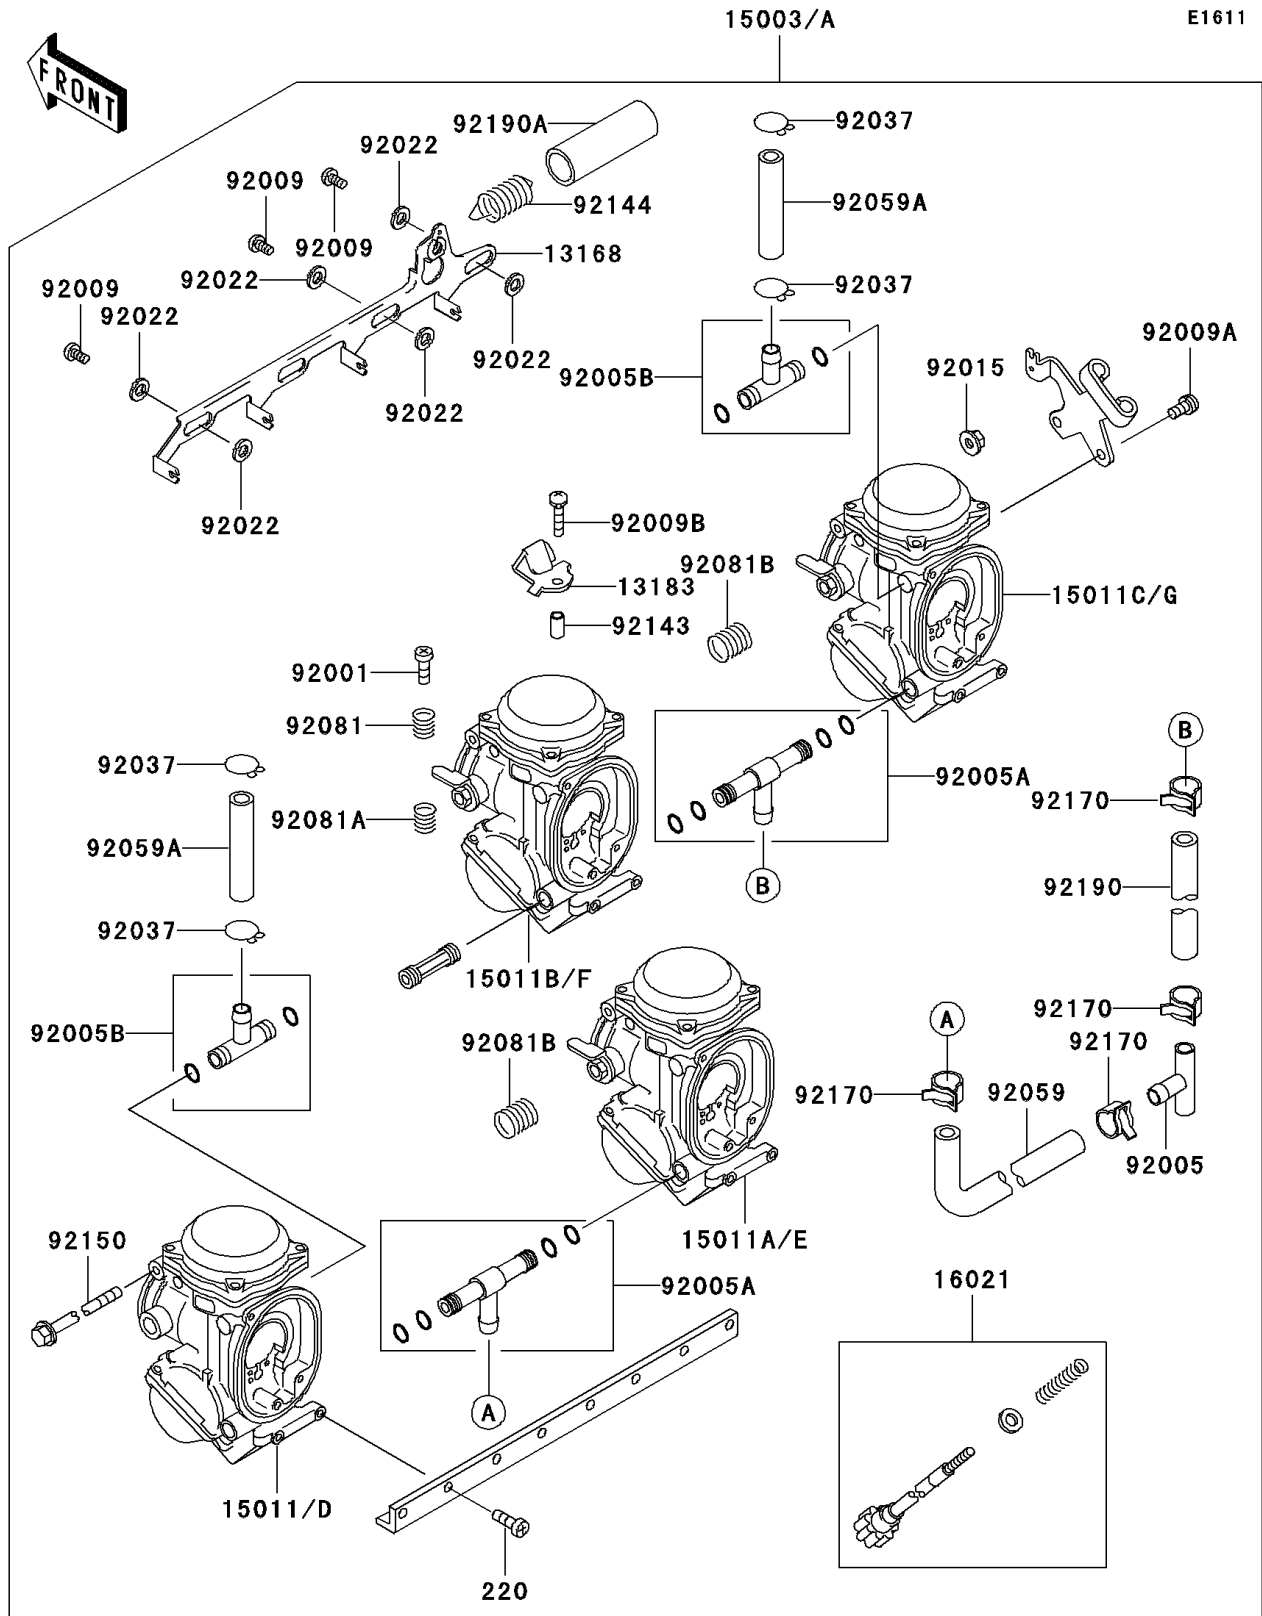

1996 Ninja® ZX™-7R PARTS DIAGRAM

Carburetor

1996 Ninja® ZX™-7R PARTS LIST

Carburetor

ITEM NAME	PART NUMBER	QUANTITY
LEVER,STARTER (Ref # 13168)	13168-1593	1
PLATE,STARTER CABLE (Ref # 13183)	13183-1592	1
SCREW-THROTTLE STOP (Ref # 16021)	16021-1190	1
BOLT,THROTTLE ADJUST (Ref # 92001)	92001-1998	3
FITTING,T-TYPE (Ref # 92005)	92005-1272	1
FITTING (Ref # 92005A)	92005-1288	2
FITTING (Ref # 92005B)	92005-1306	2
SCREW (Ref # 92009)	92009-1262	3
SCREW (Ref # 92009A)	92009-1597	1
SCREW,4X18 (Ref # 92009B)	92009-1632	1
NUT,FLANGED,5MM (Ref # 92015)	92015-1259	1
WASHER,6.1X11X0.8,POLYACETAL (Ref # 92022)	92022-1199	6
CLAMP,TUBE (Ref # 92037)	92037-1194	4
TUBE,FUEL,7.3X12.5X200 (Ref # 92059)	92059-1029	1
TUBE,7X11X45 (Ref # 92059A)	92059-1738	2
SPRING,THROTTLE ADJUST UPP (Ref # 92081)	92081-1620	3
SPRING,THROTTLE ADJUST LWR (Ref # 92081A)	92081-1621	3
SPRING,THROTTLE ADJUST CNT (Ref # 92081B)	92081-1622	2
COLLAR,4X5.2X9.6 (Ref # 92143)	92143-1265	1
SPRING,STARTER LEVER (Ref # 92144)	92144-1518	1
BOLT (Ref # 92150)	92150-1416	1
SCREW-PAN-CROS,5X14 (Ref # 220)	220D0514	8
CLAMP,TUBE (Ref # 92170)	92170-1051	4
TUBE,7.3X12.5X80 (Ref # 92190)	92190-1053	1
TUBE,STARTER SPRING (Ref # 92190A)	92190-1157	1
CARBURETOR-ASSY (Ref # 15003)	15003-1207	1
CARBURETOR-ASSY (Ref # 15003A)	15003-1268	1
CARBURETOR,LH,OUTSIDE (Ref # 15011)	15011-1211	1
CARBURETOR,LH,INSIDE (Ref # 15011A)	15011-1212	1

1996 Ninja® ZX™-7R PARTS LIST

Carburetor

ITEM NAME	PART NUMBER	QUANTITY
CARBURETOR,RH,INSIDE (Ref # 15011B)	15011-1213	1
CARBURETOR,RH,OUTSIDE (Ref # 15011C)	15011-1214	1
CARBURETOR,LH,OUTSIDE (Ref # 15011D)	15011-1231	1
CARBURETOR,LH,INSIDE (Ref # 15011E)	15011-1232	1
CARBURETOR,RH,INSIDE (Ref # 15011F)	15011-1233	1
CARBURETOR,RH,OUTSIDE (Ref # 15011G)	15011-1234	1