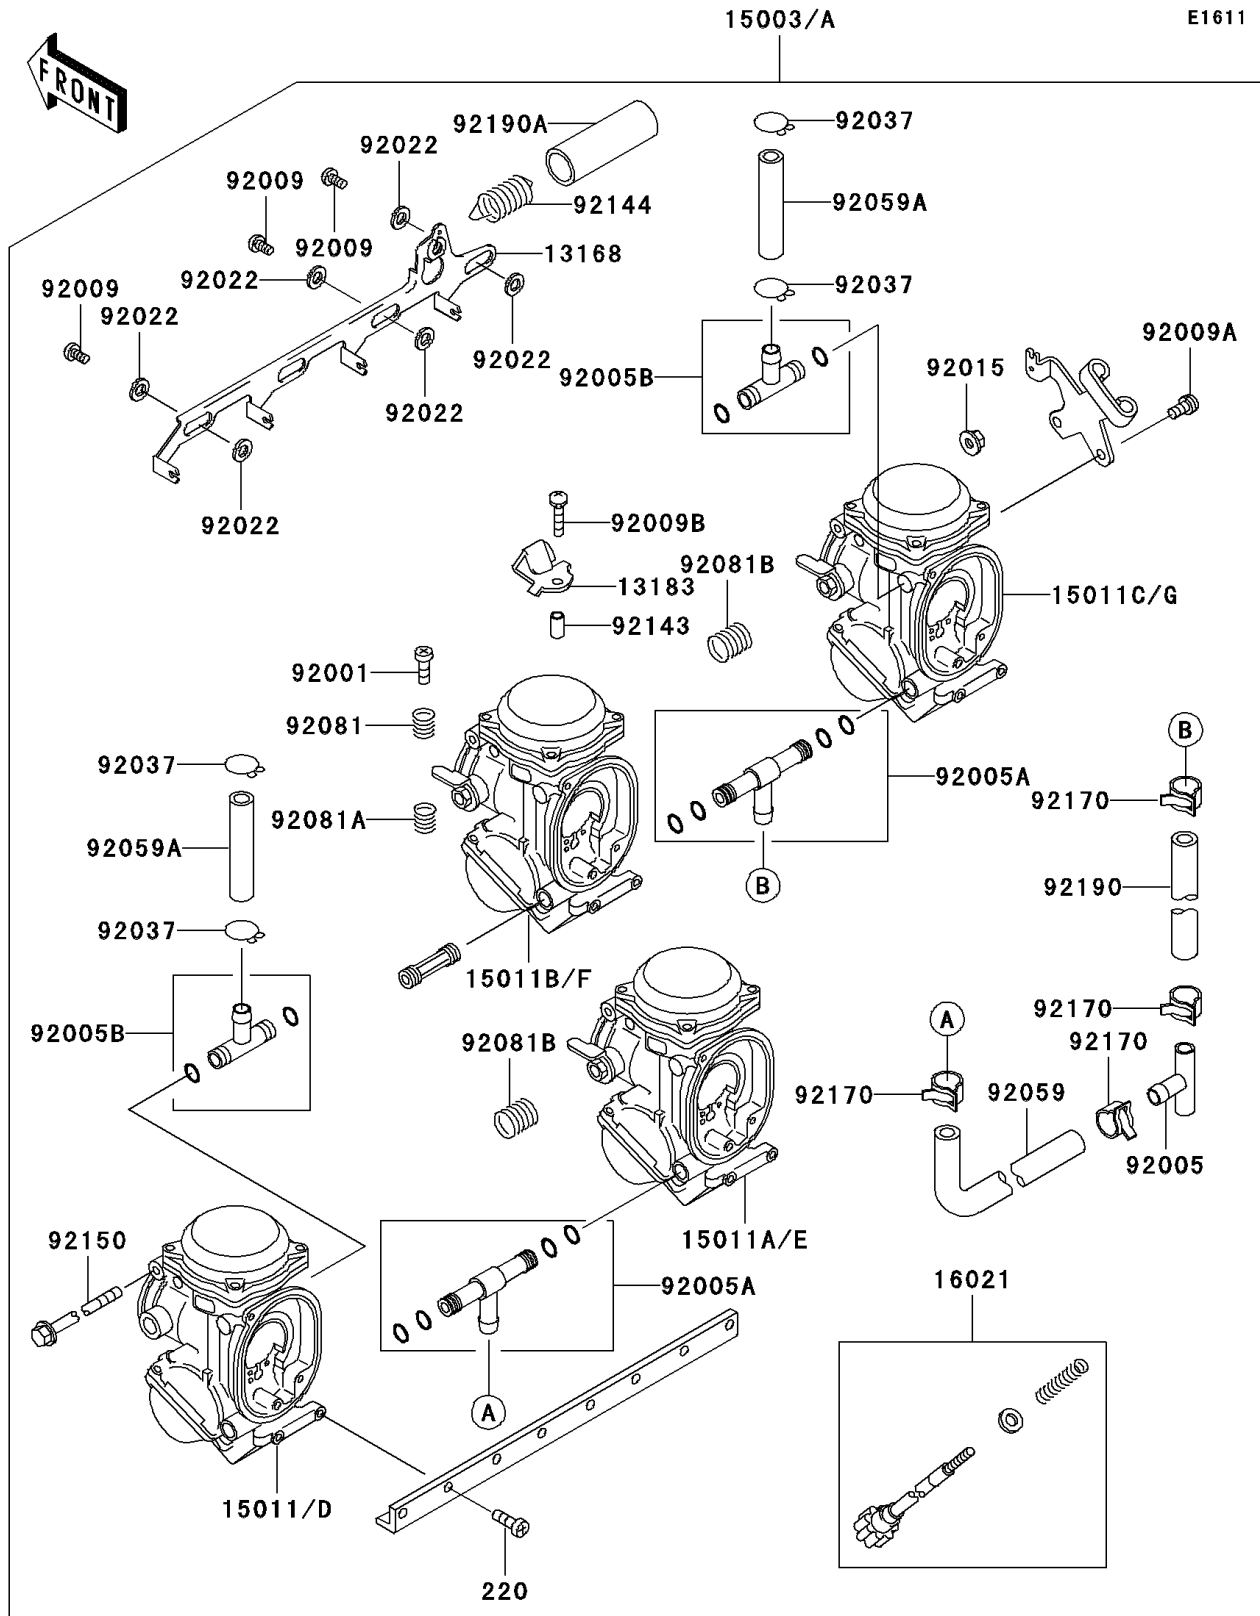

1998 Ninja® ZX™-7R PARTS DIAGRAM

Carburetor

1998 Ninja® ZX™-7R PARTS LIST

Carburetor

ITEM NAME	PART NUMBER	QUANTITY
LEVER,STARTER (Ref # 13168)	13168-1593	1
PLATE,STARTER CABLE (Ref # 13183)	13183-1592	1
CARBURETOR-ASSY (Ref # 15003A)	15003-1268	1
CARBURETOR,LH,OUTSIDE (Ref # 15011D)	15011-1231	1
CARBURETOR,LH,INSIDE (Ref # 15011E)	15011-1232	1
CARBURETOR,RH,INSIDE (Ref # 15011F)	15011-1233	1
CARBURETOR,RH,OUTSIDE (Ref # 15011G)	15011-1234	1
SCREW-THROTTLE STOP (Ref # 16021)	16021-1190	1
BOLT,THROTTLE ADJUST (Ref # 92001)	92001-1998	3
FITTING,T-TYPE (Ref # 92005)	92005-1272	1
FITTING (Ref # 92005A)	92005-1288	2
FITTING (Ref # 92005B)	92005-1306	2
SCREW (Ref # 92009)	92009-1262	3
SCREW (Ref # 92009A)	92009-1597	1
SCREW,4X18 (Ref # 92009B)	92009-1632	1
NUT,FLANGED,5MM (Ref # 92015)	92015-1259	1
WASHER,6.1X11X0.8,POLYACETAL (Ref # 92022)	92022-1199	6
CLAMP,TUBE (Ref # 92037)	92037-1194	4
TUBE,FUEL,7.3X12.5X200 (Ref # 92059)	92059-1029	1
TUBE,7X11X45 (Ref # 92059A)	92059-1738	2
SPRING,THROTTLE ADJUST UPP (Ref # 92081)	92081-1620	3
SPRING,THROTTLE ADJUST LWR (Ref # 92081A)	92081-1621	3
SPRING,THROTTLE ADJUST CNT (Ref # 92081B)	92081-1622	2
COLLAR,4X5.2X9.6 (Ref # 92143)	92143-1265	1
SPRING,STARTER LEVER (Ref # 92144)	92144-1518	1
BOLT (Ref # 92150)	92150-1416	1
SCREW-PAN-CROS,5X14 (Ref # 220)	220D0514	8
CLAMP,TUBE (Ref # 92170)	92170-1051	4
TUBE,7.3X12.5X80 (Ref # 92190)	92190-1053	1

1998 Ninja® ZX™-7R PARTS LIST

Carburetor

ITEM NAME	PART NUMBER	QUANTITY
TUBE,STARTER SPRING (Ref # 92190A)	92190-1157	1