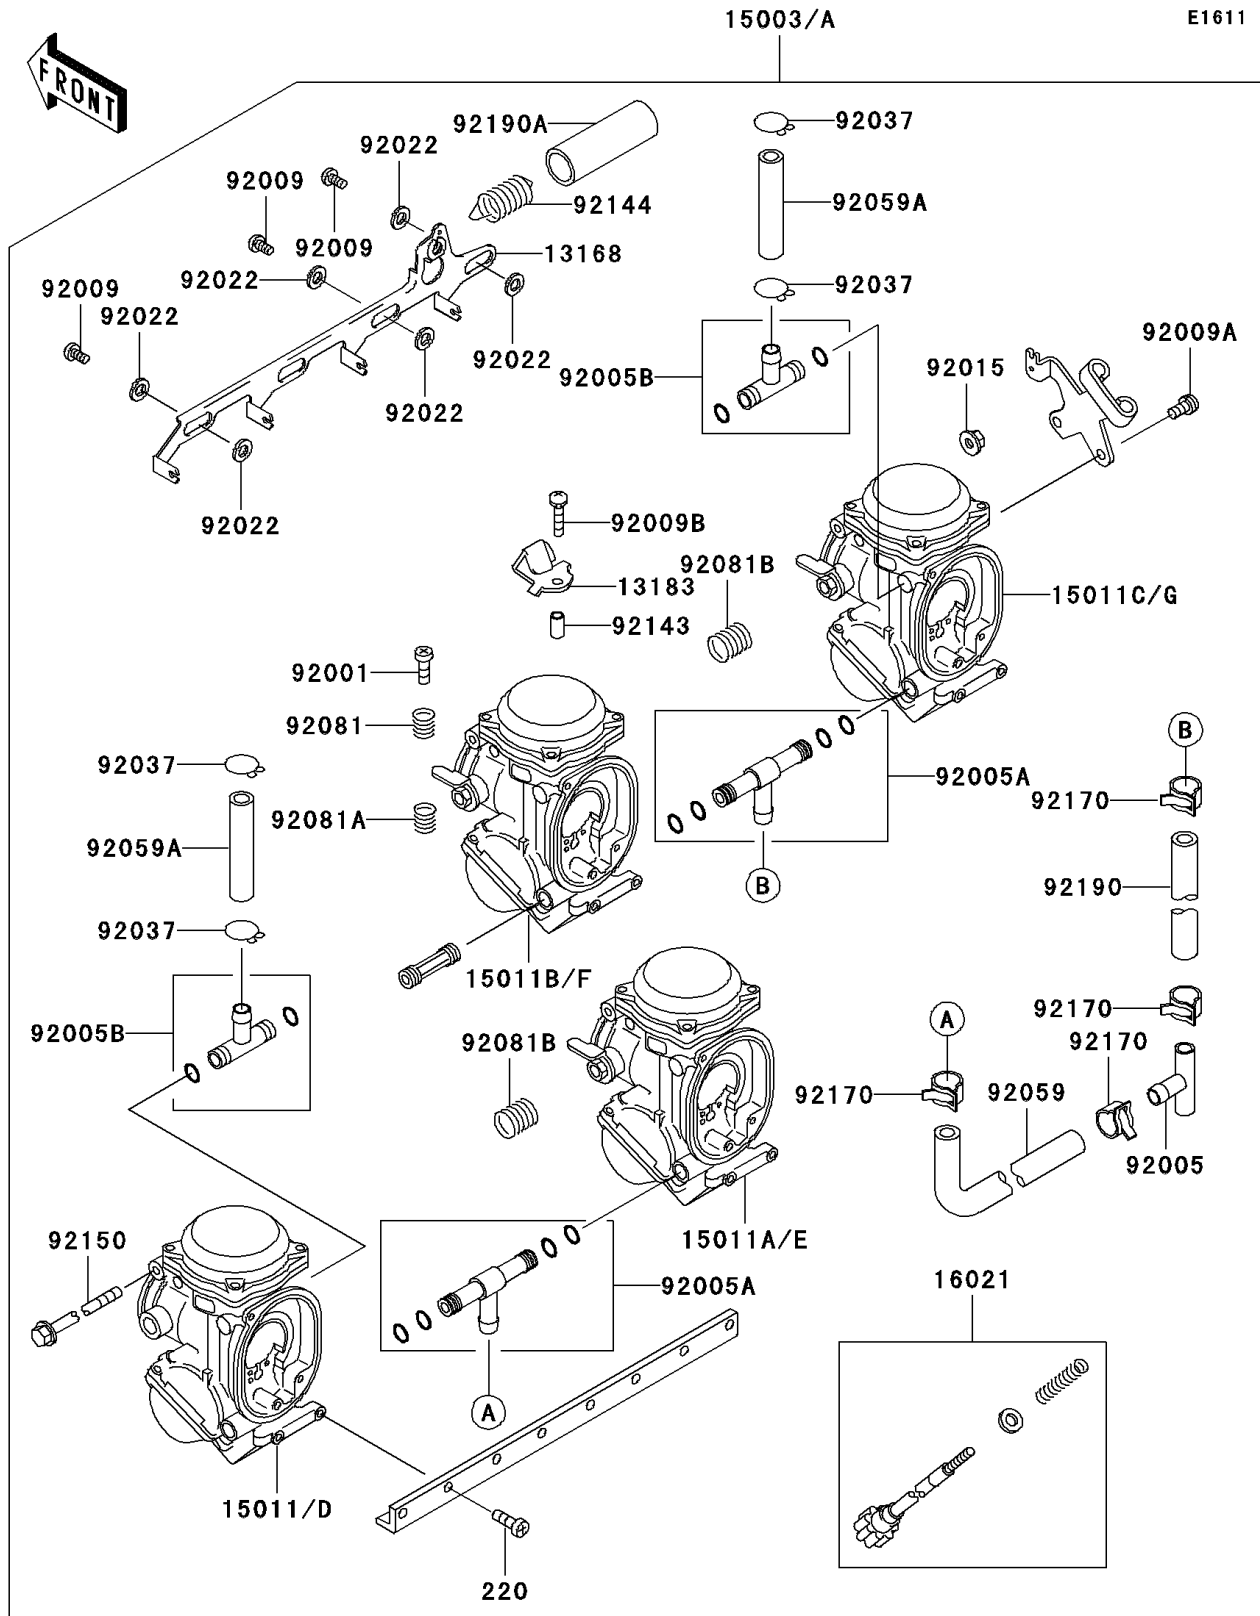

1999 Ninja® ZX™-7R PARTS DIAGRAM

Carburetor

1999 Ninja® ZX™-7R PARTS LIST

Carburetor

ITEM NAME	PART NUMBER	QUANTITY
LEVER,STARTER (Ref # 13168)	13168-1593	1
PLATE,STARTER CABLE (Ref # 13183)	13183-1592	1
CARBURETOR-ASSY (Ref # 15003A)	15003-1268	1
CARBURETOR,LH,OUTSIDE (Ref # 15011D)	15011-1231	1
CARBURETOR,LH,INSIDE (Ref # 15011E)	15011-1232	1
CARBURETOR,RH,INSIDE (Ref # 15011F)	15011-1233	1
CARBURETOR,RH,OUTSIDE (Ref # 15011G)	15011-1234	1
SCREW-THROTTLE STOP (Ref # 16021)	16021-1190	1
BOLT,THROTTLE ADJUST (Ref # 92001)	92001-1998	3
FITTING,T-TYPE (Ref # 92005)	92005-1272	1
FITTING (Ref # 92005A)	92005-1288	2
FITTING (Ref # 92005B)	92005-1306	2
SCREW (Ref # 92009)	92009-1262	3
SCREW (Ref # 92009A)	92009-1597	1
SCREW,4X18 (Ref # 92009B)	92009-1632	1
NUT,FLANGED,5MM (Ref # 92015)	92015-1259	1
WASHER,6.1X11X0.8,POLYACETAL (Ref # 92022)	92022-1199	6
CLAMP,TUBE (Ref # 92037)	92037-1194	4
TUBE,FUEL,7.3X12.5X200 (Ref # 92059)	92059-1029	1
TUBE,7X11X45 (Ref # 92059A)	92059-1738	2
SPRING,THROTTLE ADJUST UPP (Ref # 92081)	92081-1620	3
SPRING,THROTTLE ADJUST LWR (Ref # 92081A)	92081-1621	3
SPRING,THROTTLE ADJUST CNT (Ref # 92081B)	92081-1622	2
COLLAR,4X5.2X9.6 (Ref # 92143)	92143-1265	1
SPRING,STARTER LEVER (Ref # 92144)	92144-1518	1
BOLT (Ref # 92150)	92150-1416	1
SCREW-PAN-CROS,5X14 (Ref # 220)	220D0514	8
CLAMP,TUBE (Ref # 92170)	92170-1051	4
TUBE,7.3X12.5X80 (Ref # 92190)	92190-1053	1

1999 Ninja® ZX™-7R PARTS LIST

Carburetor

ITEM NAME	PART NUMBER	QUANTITY
TUBE,STARTER SPRING (Ref # 92190A)	92190-1157	1