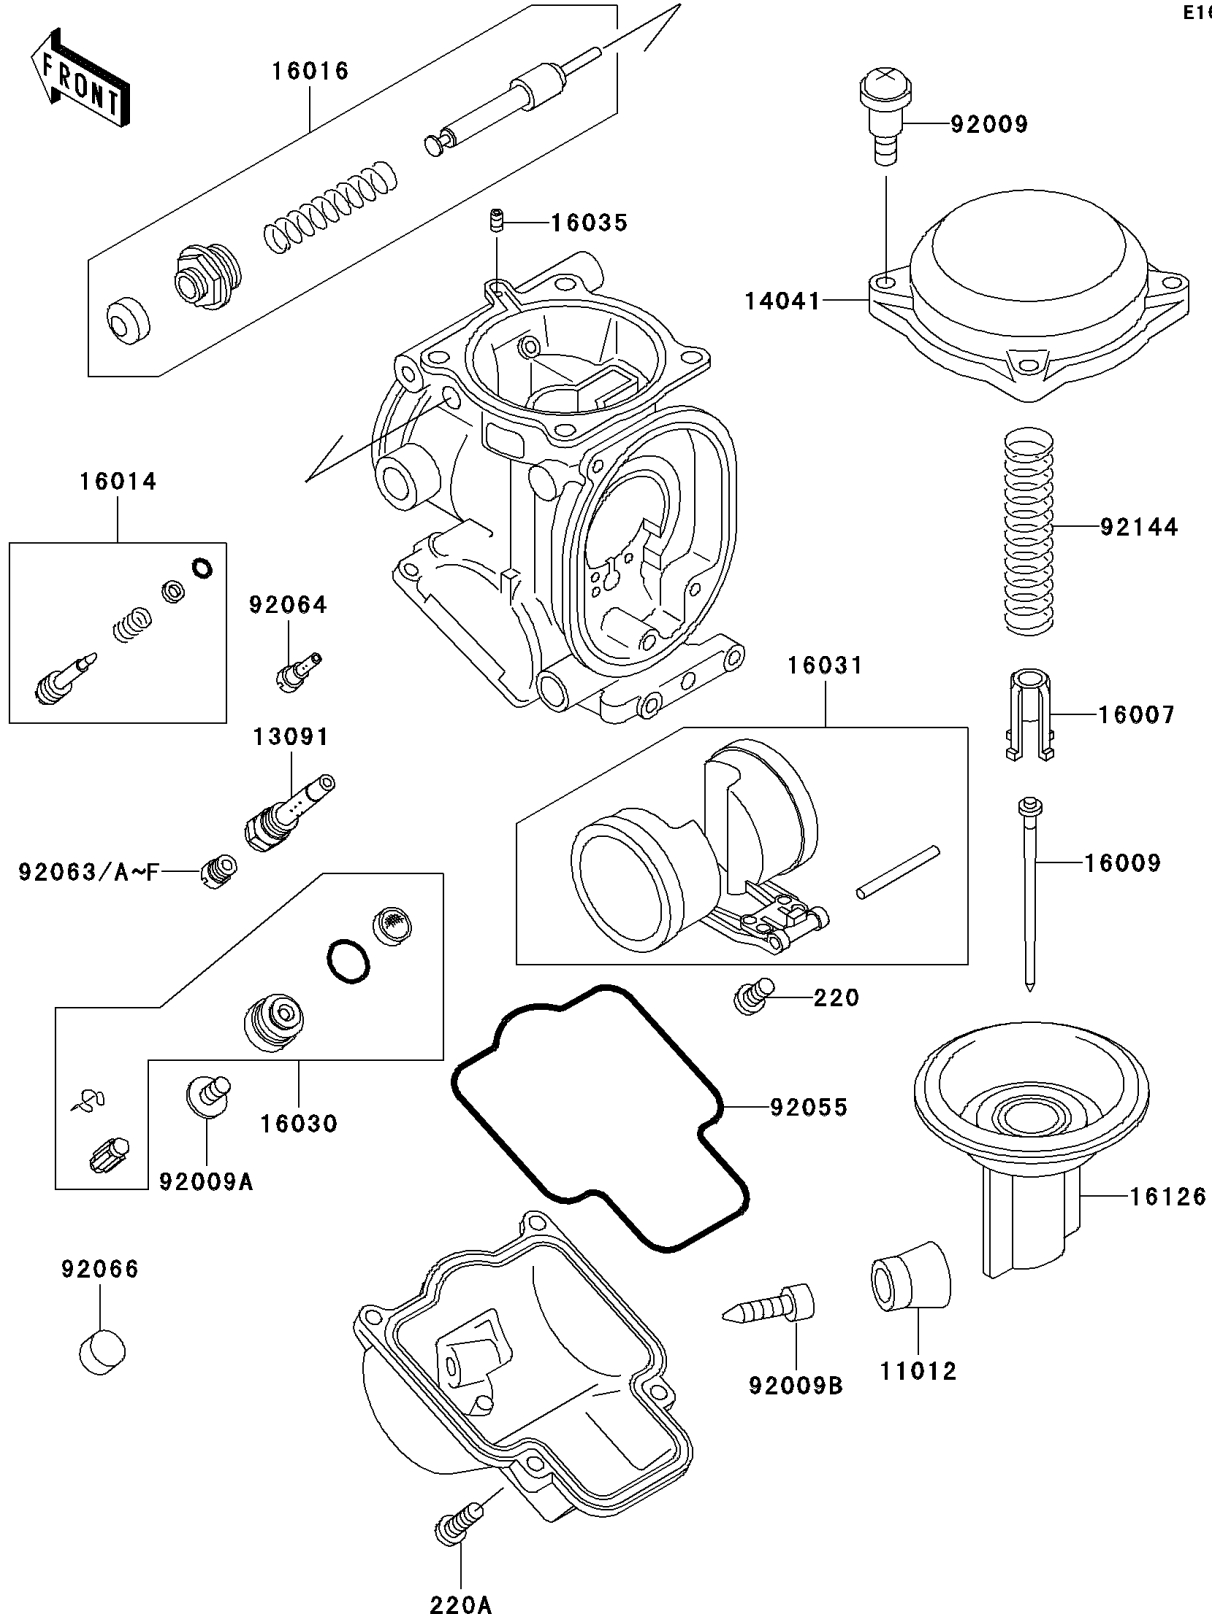

1997 Ninja® ZX™-7R PARTS DIAGRAM

Carburetor Parts

E1612

1997 Ninja® ZX™ -7R PARTS LIST

Carburetor Parts

ITEM NAME	PART NUMBER	QUANTITY
SCREW-PAN-CROS (Ref # 220)	220D0408	4
SCREW-PAN-CROS (Ref # 220A)	220D0414	16
CAP,DRAIN SCREW (Ref # 11012)	11012-1675	4
HOLDER,NEEDLE JET (Ref # 13091)	13091-1887	4
COVER-COMP,MIXING (Ref # 14041)	14041-1100	4
SEAT-SPRING,VALVE (Ref # 16007)	16007-1117	4
NEEDLE-JET,N14Q (Ref # 16009)	16009-1892	4
SCREW-PILOT AIR (Ref # 16014)	16014-1086	4
PLUNGER,STARTER (Ref # 16016)	16016-1090	4
VALVE-FLOAT (Ref # 16030)	16030-1076	4
FLOAT (Ref # 16031)	16031-1080	4
JET-AIR,LEAK (Ref # 16035)	16035-1055	4
VALVE,VACUUM (Ref # 16126)	16126-1319	4
SCREW,4X4.4 (Ref # 92009)	92009-1549	15
SCREW,4X8 (Ref # 92009A)	92009-1550	4
SCREW,DRAIN,M6X0.75 (Ref # 92009B)	92009-1551	4
RING-O,FLOAT CHAMBER (Ref # 92055)	92055-1426	4
JET-MAIN,#160 (Ref # 92063)	92063-1345	4
JET-MAIN,#165 (Ref # 92063A)	92063-1347	4
JET-MAIN,#170 (Ref # 92063B)	92063-1386	2
JET-MAIN,#175 (Ref # 92063C)	92063-1387	4
JET-MAIN,#180 (Ref # 92063D)	92063-1388	2
JET-MAIN,#185 (Ref # 92063E)	92063-1390	4
JET-MAIN,#190 (Ref # 92063F)	92063-1391	4
JET-PILOT,#35 (Ref # 92064)	92064-1101	4
PLUG,PILOT AIR SCREW,6.9X2 (Ref # 92066)	92066-1051	4
SPRING,VACUUM VALVE (Ref # 92144)	92144-1962	4