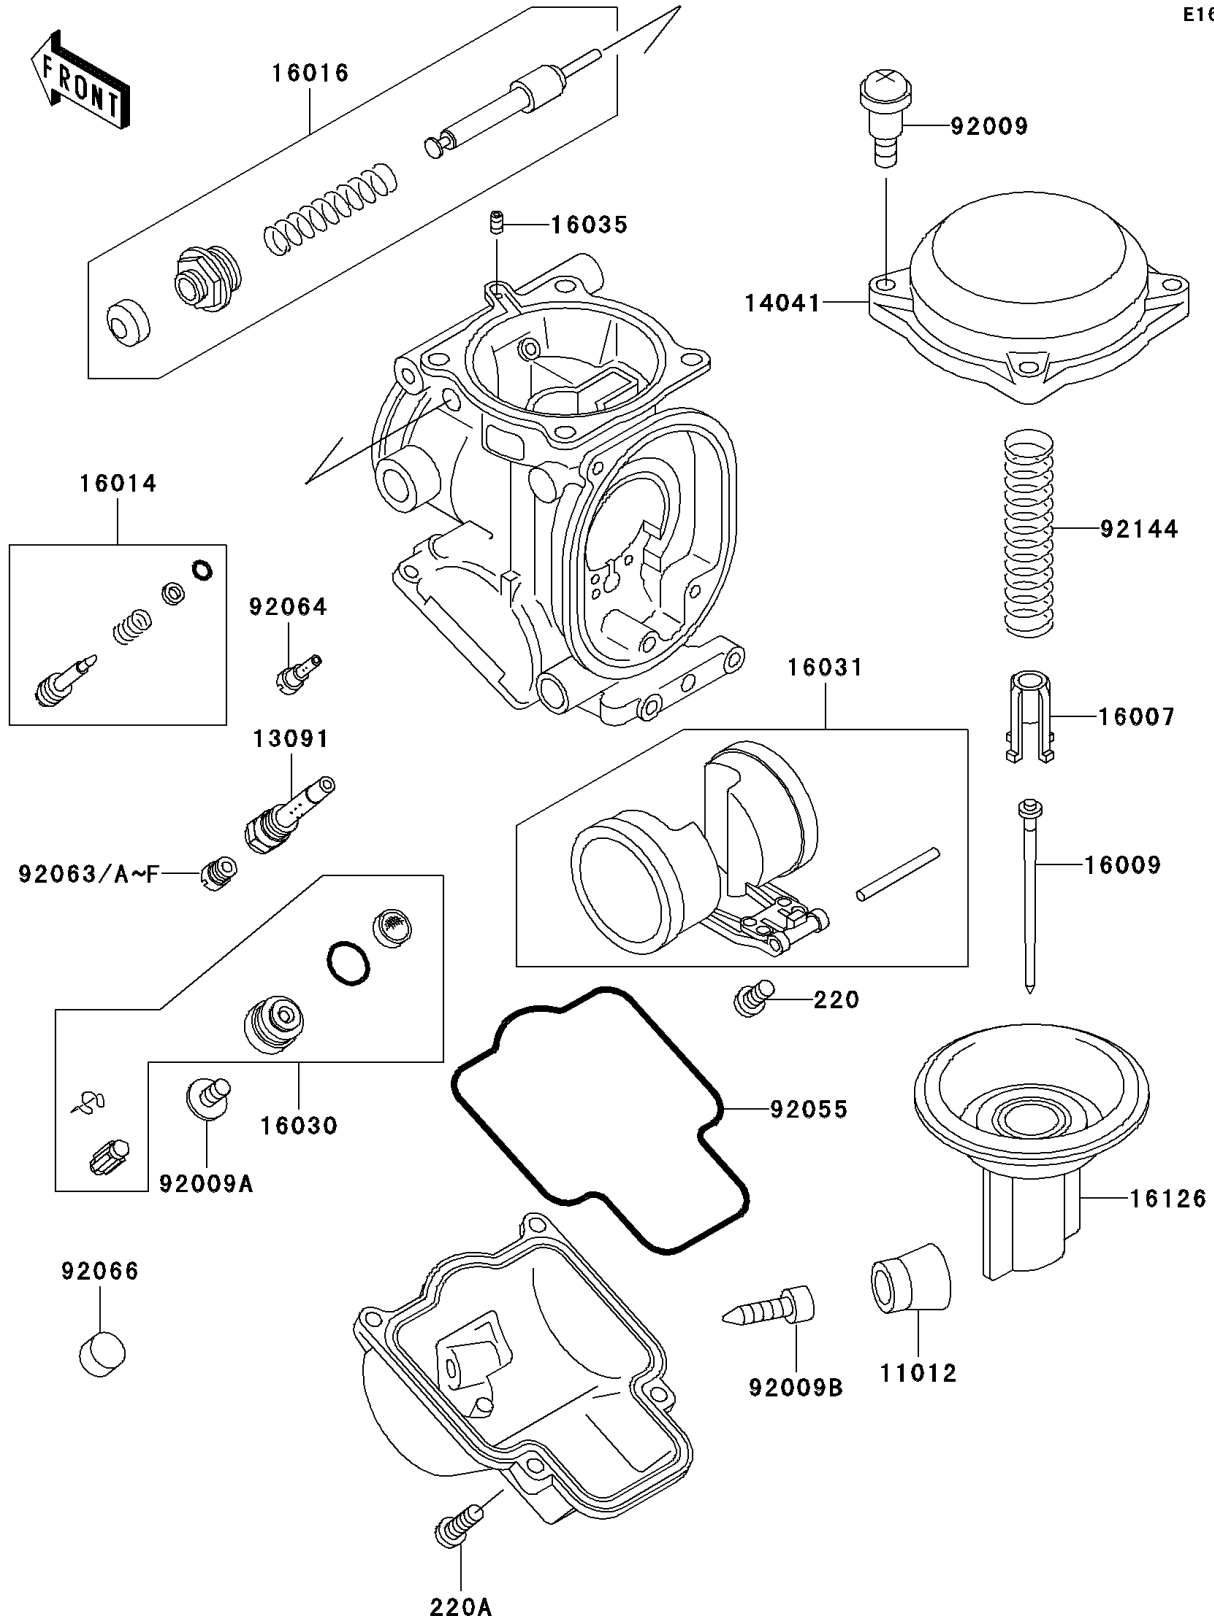

1998 Ninja® ZX™-7R PARTS DIAGRAM

Carburetor Parts

E1612

1998 Ninja® ZX™-7R PARTS LIST

Carburetor Parts

| ITEM NAME | PART NUMBER | QUANTITY |
|--|-------------|----------|
| SCREW-PAN-CROS (Ref # 220) | 220D0408 | 4 |
| SCREW-PAN-CROS (Ref # 220A) | 220D0414 | 16 |
| CAP,DRAIN SCREW (Ref # 11012) | 11012-1675 | 4 |
| HOLDER,NEEDLE JET (Ref # 13091) | 13091-1887 | 4 |
| COVER-COMP,MIXING (Ref # 14041) | 14041-1100 | 4 |
| SEAT-SPRING,VALVE (Ref # 16007) | 16007-1117 | 4 |
| NEEDLE-JET,N14Q (Ref # 16009) | 16009-1892 | 4 |
| SCREW-PILOT AIR (Ref # 16014) | 16014-1086 | 4 |
| PLUNGER,STARTER (Ref # 16016) | 16016-1090 | 4 |
| VALVE-FLOAT (Ref # 16030) | 16030-1076 | 4 |
| FLOAT (Ref # 16031) | 16031-1080 | 4 |
| JET-AIR,LEAK (Ref # 16035) | 16035-1055 | 4 |
| VALVE,VACUUM (Ref # 16126) | 16126-1319 | 4 |
| SCREW,4X4.4 (Ref # 92009) | 92009-1549 | 15 |
| SCREW,4X8 (Ref # 92009A) | 92009-1550 | 4 |
| SCREW,DRAIN,M6X0.75 (Ref # 92009B) | 92009-1551 | 4 |
| RING-O,FLOAT CHAMBER (Ref # 92055) | 92055-1426 | 4 |
| JET-MAIN,#160 (Ref # 92063) | 92063-1345 | 4 |
| JET-MAIN,#165 (Ref # 92063A) | 92063-1347 | 4 |
| JET-MAIN,#170 (Ref # 92063B) | 92063-1386 | 2 |
| JET-MAIN,#175 (Ref # 92063C) | 92063-1387 | 4 |
| JET-MAIN,#180 (Ref # 92063D) | 92063-1388 | 2 |
| JET-MAIN,#185 (Ref # 92063E) | 92063-1390 | 4 |
| JET-MAIN,#190 (Ref # 92063F) | 92063-1391 | 4 |
| JET-PILOT,#35 (Ref # 92064) | 92064-1101 | 4 |
| PLUG,PILOT AIR SCREW,6.9X2 (Ref # 92066) | 92066-1051 | 4 |
| SPRING,VACUUM VALVE (Ref # 92144) | 92144-1962 | 4 |