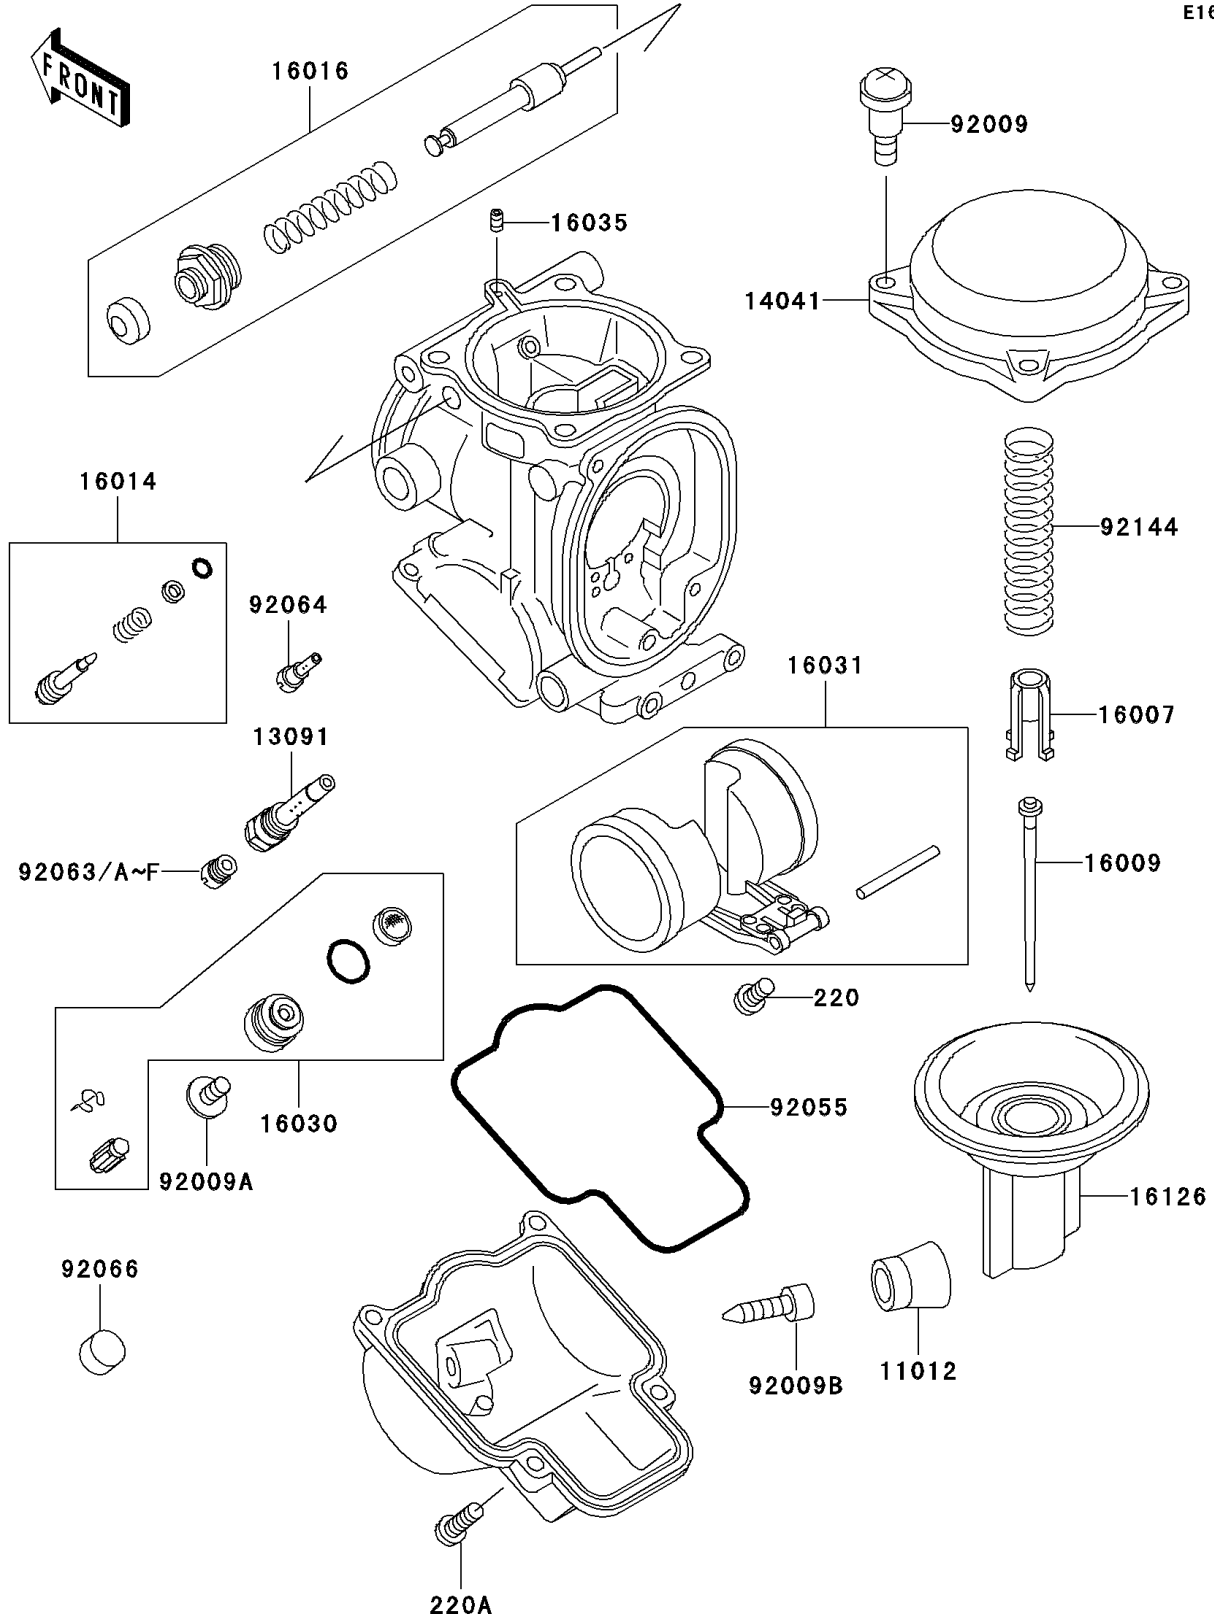

1998 Ninja® ZX™-7R PARTS DIAGRAM

Carburetor Parts

E1612

1998 Ninja® ZX™-7R PARTS LIST

Carburetor Parts

| ITEM NAME | PART NUMBER | QUANTITY |
|--|-------------|----------|
| SCREW-PAN-CROS (Ref # 220) | 220D0408 | 4 |
| SCREW-PAN-CROS (Ref # 220A) | 220D0414 | 16 |
| CAP,DRAIN SCREW (Ref # 11012) | 11012-1675 | 4 |
| HOLDER,NEEDLE JET (Ref # 13091) | 13091-1887 | 4 |
| COVER-COMP,MIXING (Ref # 14041) | 14041-1100 | 4 |
| SEAT-SPRING,VALVE (Ref # 16007) | 16007-1117 | 4 |
| NEEDLE-JET,N14Q (Ref # 16009) | 16009-1892 | 4 |
| SCREW-PILOT AIR (Ref # 16014) | 16014-1086 | 4 |
| PLUNGER,STARTER (Ref # 16016) | 16016-1090 | 4 |
| VALVE-FLOAT (Ref # 16030) | 16030-1076 | 4 |
| FLOAT (Ref # 16031) | 16031-1080 | 4 |
| JET-AIR,LEAK (Ref # 16035) | 16035-1055 | 4 |
| VALVE,VACUUM (Ref # 16126) | 16126-1319 | 4 |
| SCREW,4X4.4 (Ref # 92009) | 92009-1549 | 15 |
| SCREW,4X8 (Ref # 92009A) | 92009-1550 | 4 |
| SCREW,DRAIN,M6X0.75 (Ref # 92009B) | 92009-1551 | 4 |
| RING-O,FLOAT CHAMBER (Ref # 92055) | 92055-1426 | 4 |
| JET-MAIN,#160 (Ref # 92063) | 92063-1345 | 4 |
| JET-MAIN,#165 (Ref # 92063A) | 92063-1347 | 4 |
| JET-MAIN,#170 (Ref # 92063B) | 92063-1386 | 2 |
| JET-MAIN,#175 (Ref # 92063C) | 92063-1387 | 4 |
| JET-MAIN,#180 (Ref # 92063D) | 92063-1388 | 2 |
| JET-MAIN,#185 (Ref # 92063E) | 92063-1390 | 4 |
| JET-MAIN,#190 (Ref # 92063F) | 92063-1391 | 4 |
| JET-PILOT,#35 (Ref # 92064) | 92064-1101 | 4 |
| PLUG,PILOT AIR SCREW,6.9X2 (Ref # 92066) | 92066-1051 | 4 |
| SPRING,VACUUM VALVE (Ref # 92144) | 92144-1962 | 4 |