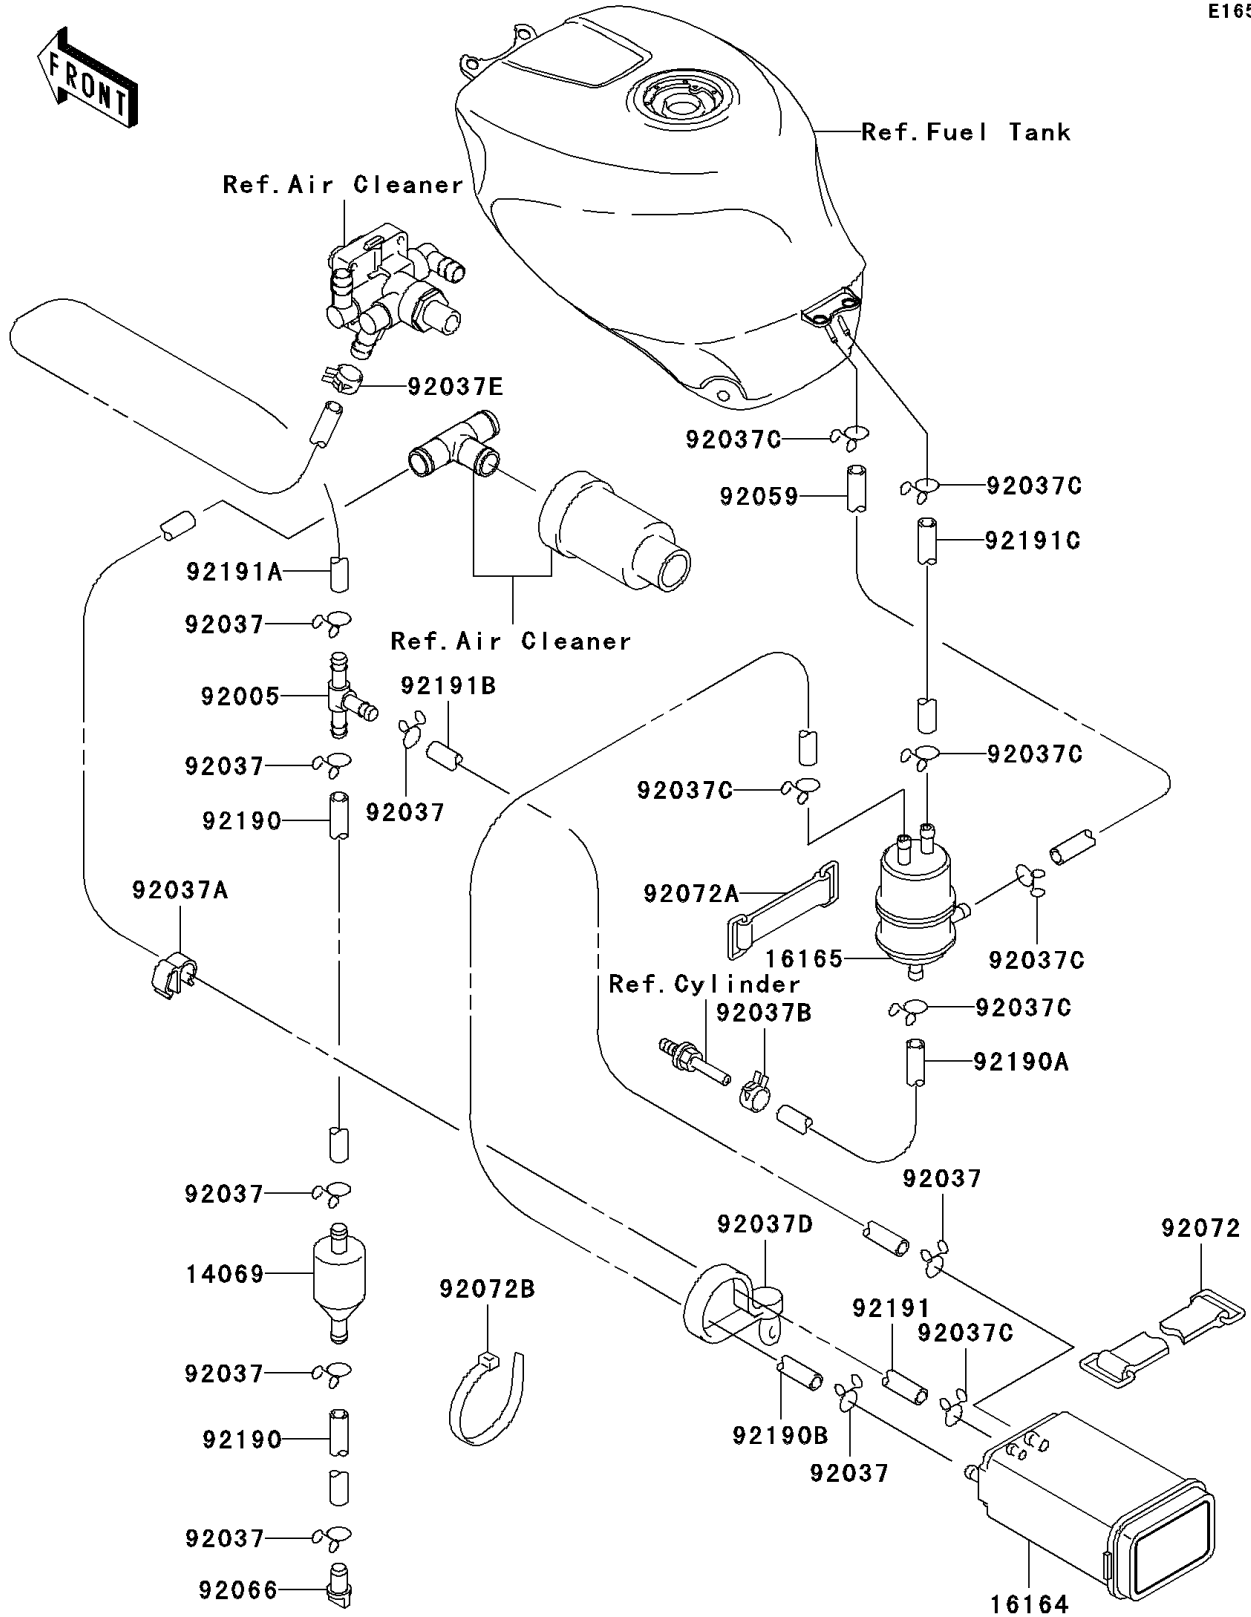

1998 Ninja® ZX™-7R PARTS DIAGRAM

Fuel Evaporative System

E1650

1998 Ninja® ZX™-7R PARTS LIST

Fuel Evaporative System

ITEM NAME	PART NUMBER	QUANTITY
BREATHER (Ref # 14069)	14069-1051	1
CANISTER (Ref # 16164)	16164-1064	1
SEPARATOR (Ref # 16165)	16165-1001	1
FITTING,T-TYPE (Ref # 92005)	92005-1119	1
CLAMP,HOSE (Ref # 92037)	92037-1104	8
CLAMP (Ref # 92037A)	92037-1458	1
CLAMP,TUBE (Ref # 92037B)	92037-1461	1
CLAMP,TUBE (Ref # 92037C)	92037-147	7
CLAMP,SPEED,L=80.5 (Ref # 92037D)	92037-1903	1
CLAMP (Ref # 92037E)	92037-2082	1
TUBE,5X10X230,RED (Ref # 92059)	92059-1497	1
PLUG,DRAIN (Ref # 92066)	92066-1211	1
BAND,L=142.1 (Ref # 92072)	92072-006	1
BAND,L=50 (Ref # 92072A)	92072-066	1
BAND,L=185 (Ref # 92072B)	92072-1195	3
TUBE,7X12X160 (Ref # 92190)	92190-1201	2
TUBE,5X10X438,WHITE (Ref # 92190A)	92190-1216	1
TUBE,5X10X668,BLUE (Ref # 92190B)	92190-1228	1
TUBE,GREEN (Ref # 92191)	92191-1036	1
TUBE,YELLOW (Ref # 92191A)	92191-1037	1
TUBE,YELLOW (Ref # 92191B)	92191-1083	1
TUBE,5X10X120,BLUE (Ref # 92191C)	92191-1099	1