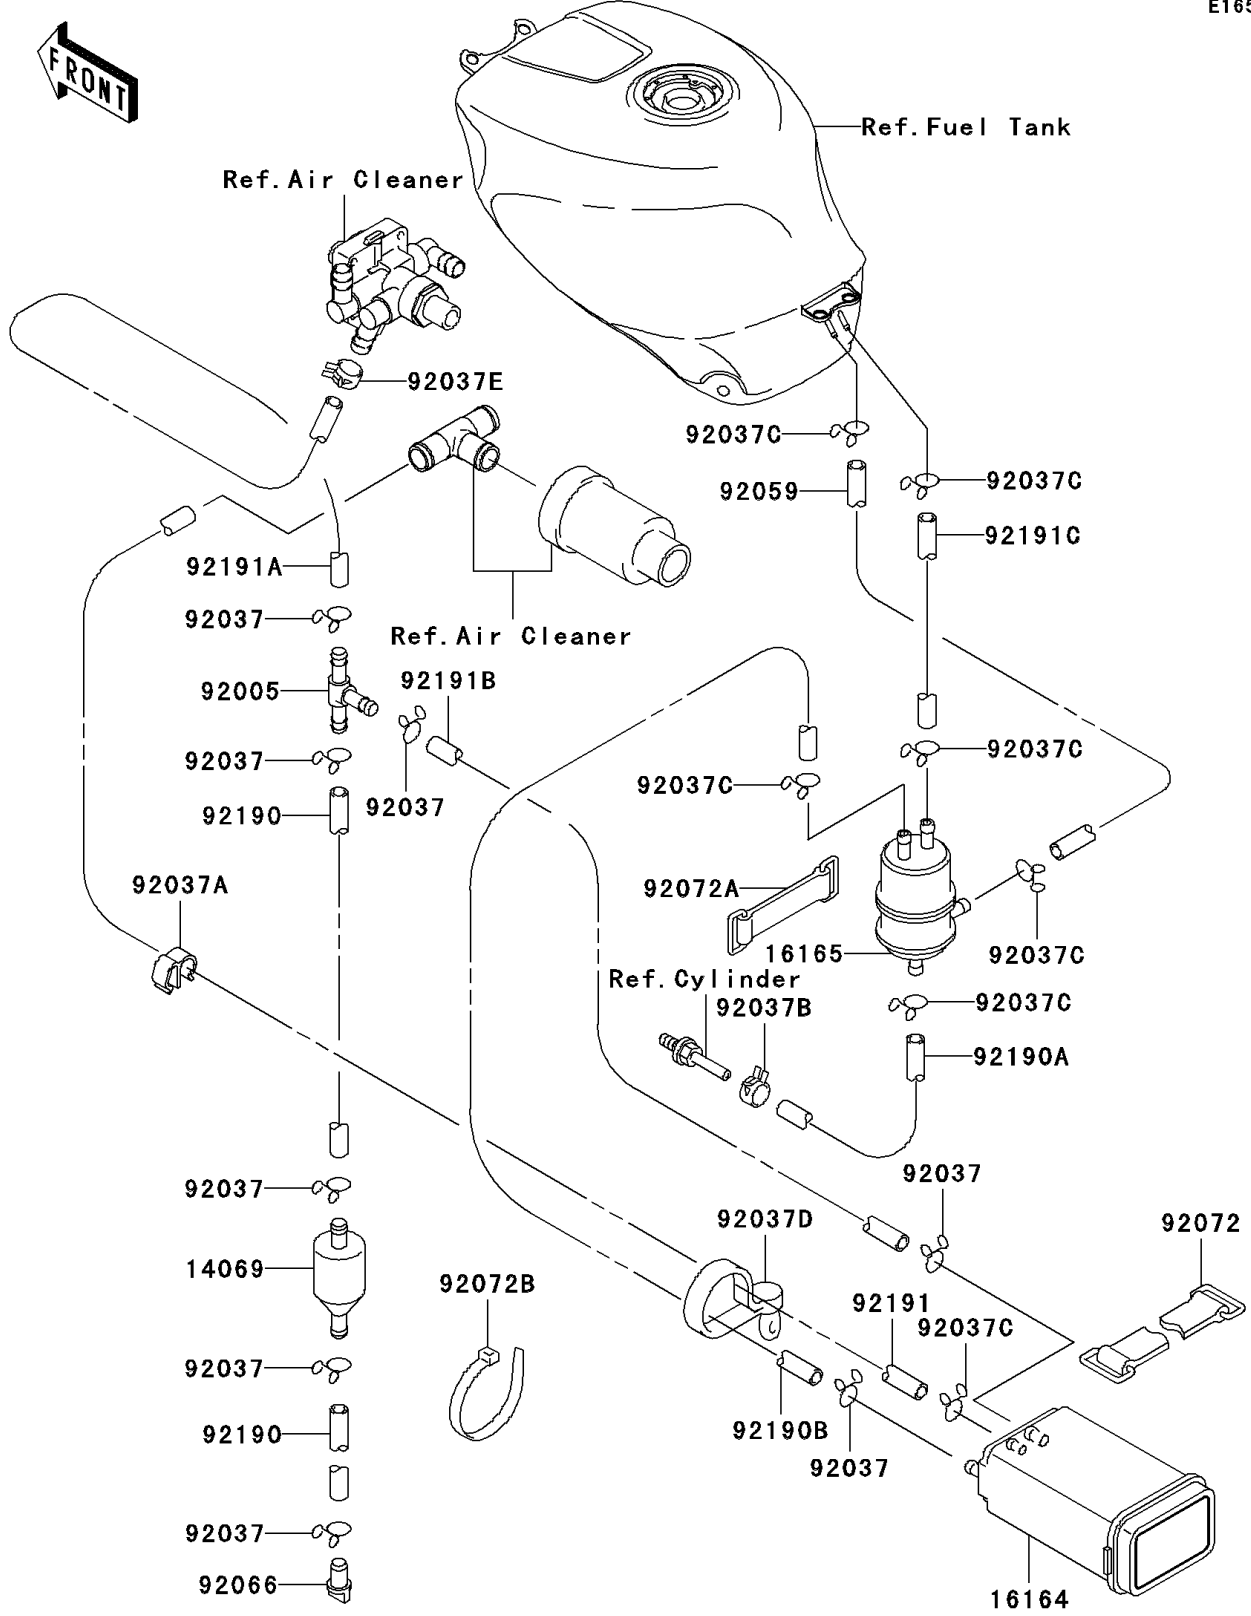

1998 Ninja® ZX™-7R PARTS DIAGRAM

Fuel Evaporative System

E1650

1998 Ninja® ZX™-7R PARTS LIST

Fuel Evaporative System

ITEM NAME	PART NUMBER	QUANTITY
BREATHER (Ref # 14069)	14069-1051	1
CANISTER (Ref # 16164)	16164-1064	1
SEPARATOR (Ref # 16165)	16165-1001	1
FITTING,T-TYPE (Ref # 92005)	92005-1119	1
CLAMP,HOSE (Ref # 92037)	92037-1104	8
CLAMP (Ref # 92037A)	92037-1458	1
CLAMP,TUBE (Ref # 92037B)	92037-1461	1
CLAMP,TUBE (Ref # 92037C)	92037-147	7
CLAMP,SPEED,L=80.5 (Ref # 92037D)	92037-1903	1
CLAMP (Ref # 92037E)	92037-2082	1
TUBE,5X10X230,RED (Ref # 92059)	92059-1497	1
PLUG,DRAIN (Ref # 92066)	92066-1211	1
BAND,L=142.1 (Ref # 92072)	92072-006	1
BAND,L=50 (Ref # 92072A)	92072-066	1
BAND,L=185 (Ref # 92072B)	92072-1195	3
TUBE,7X12X160 (Ref # 92190)	92190-1201	2
TUBE,5X10X438,WHITE (Ref # 92190A)	92190-1216	1
TUBE,5X10X668,BLUE (Ref # 92190B)	92190-1228	1
TUBE,GREEN (Ref # 92191)	92191-1036	1
TUBE,YELLOW (Ref # 92191A)	92191-1037	1
TUBE,YELLOW (Ref # 92191B)	92191-1083	1
TUBE,5X10X120,BLUE (Ref # 92191C)	92191-1099	1