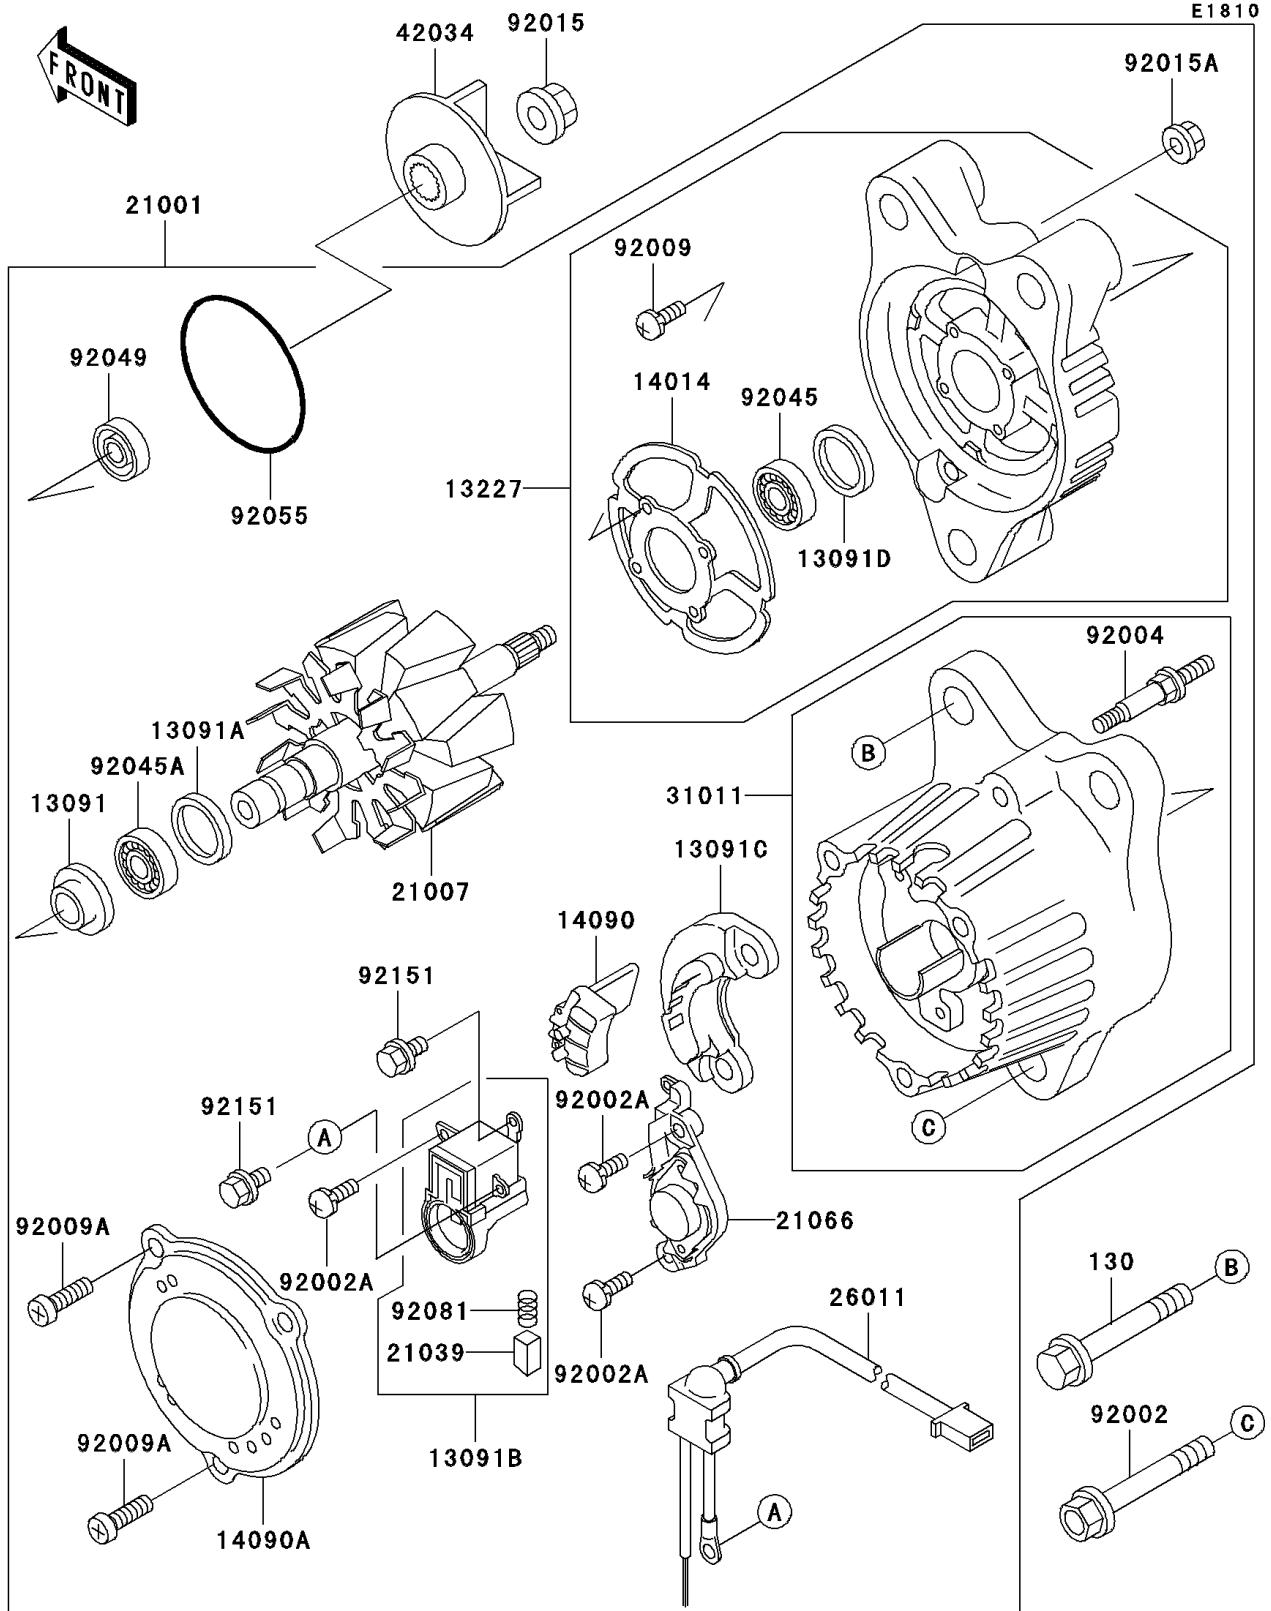

1997 Ninja® ZX™-7R PARTS DIAGRAM

Generator

1997 Ninja® ZX™-7R PARTS LIST

Generator

ITEM NAME	PART NUMBER	QUANTITY
BOLT-FLANGED (Ref # 130)	130Z0870	2
HOLDER,COVER (Ref # 13091)	13091-1327	1
HOLDER,BEARING (Ref # 13091A)	13091-1328	1
HOLDER,BRUSH (Ref # 13091B)	13091-1465	1
RECTIFIER (Ref # 13091C)	13091-1466	1
HOLDER,BEARING (Ref # 13091D)	13091-1748	1
HOUSING,GENERATOR (Ref # 13227)	13227-1106	1
PLATE-POSITION (Ref # 14014)	14014-1105	1
COVER,RECTIFIER (Ref # 14090)	14090-1113	1
COVER,GENERATOR (Ref # 14090A)	14090-1114	1
GENERATOR (Ref # 21001)	21001-1115	1
ROTOR,GENERATOR (Ref # 21007)	21007-1229	1
BRUSH,CARBON (Ref # 21039)	21039-1052	2
REGULATOR-VOLTAGE (Ref # 21066)	21066-1076	1
WIRE-LEAD,GENERATOR (Ref # 26011)	26011-1497	1
FRAME,GENERATOR (Ref # 31011)	31011-1067	1
COUPLING (Ref # 42034)	42034-1056	1
BOLT,8X63 (Ref # 92002)	92002-1215	1
SCREW,5X17.5 (Ref # 92002A)	92002-1380	3
STUD (Ref # 92004)	92004-1196	2
SCREW (Ref # 92009)	92009-1645	4
SCREW (Ref # 92009A)	92009-1646	3
NUT,10MM (Ref # 92015)	92015-1850	1
NUT (Ref # 92015A)	92015-1851	2
BEARING-BALL,#6003 (Ref # 92045)	92045-1248	1
BEARING-BALL,#6002NC (Ref # 92045A)	92045-1249	1
SEAL-OIL (Ref # 92049)	92049-1390	1
RING-O (Ref # 92055)	92055-1496	1
SPRING,BRUSH (Ref # 92081)	92081-1759	2

1997 Ninja® ZX™ -7R PARTS LIST

Generator

ITEM NAME	PART NUMBER	QUANTITY
BOLT,4X6 (Ref # 92151)	92151-1245	2