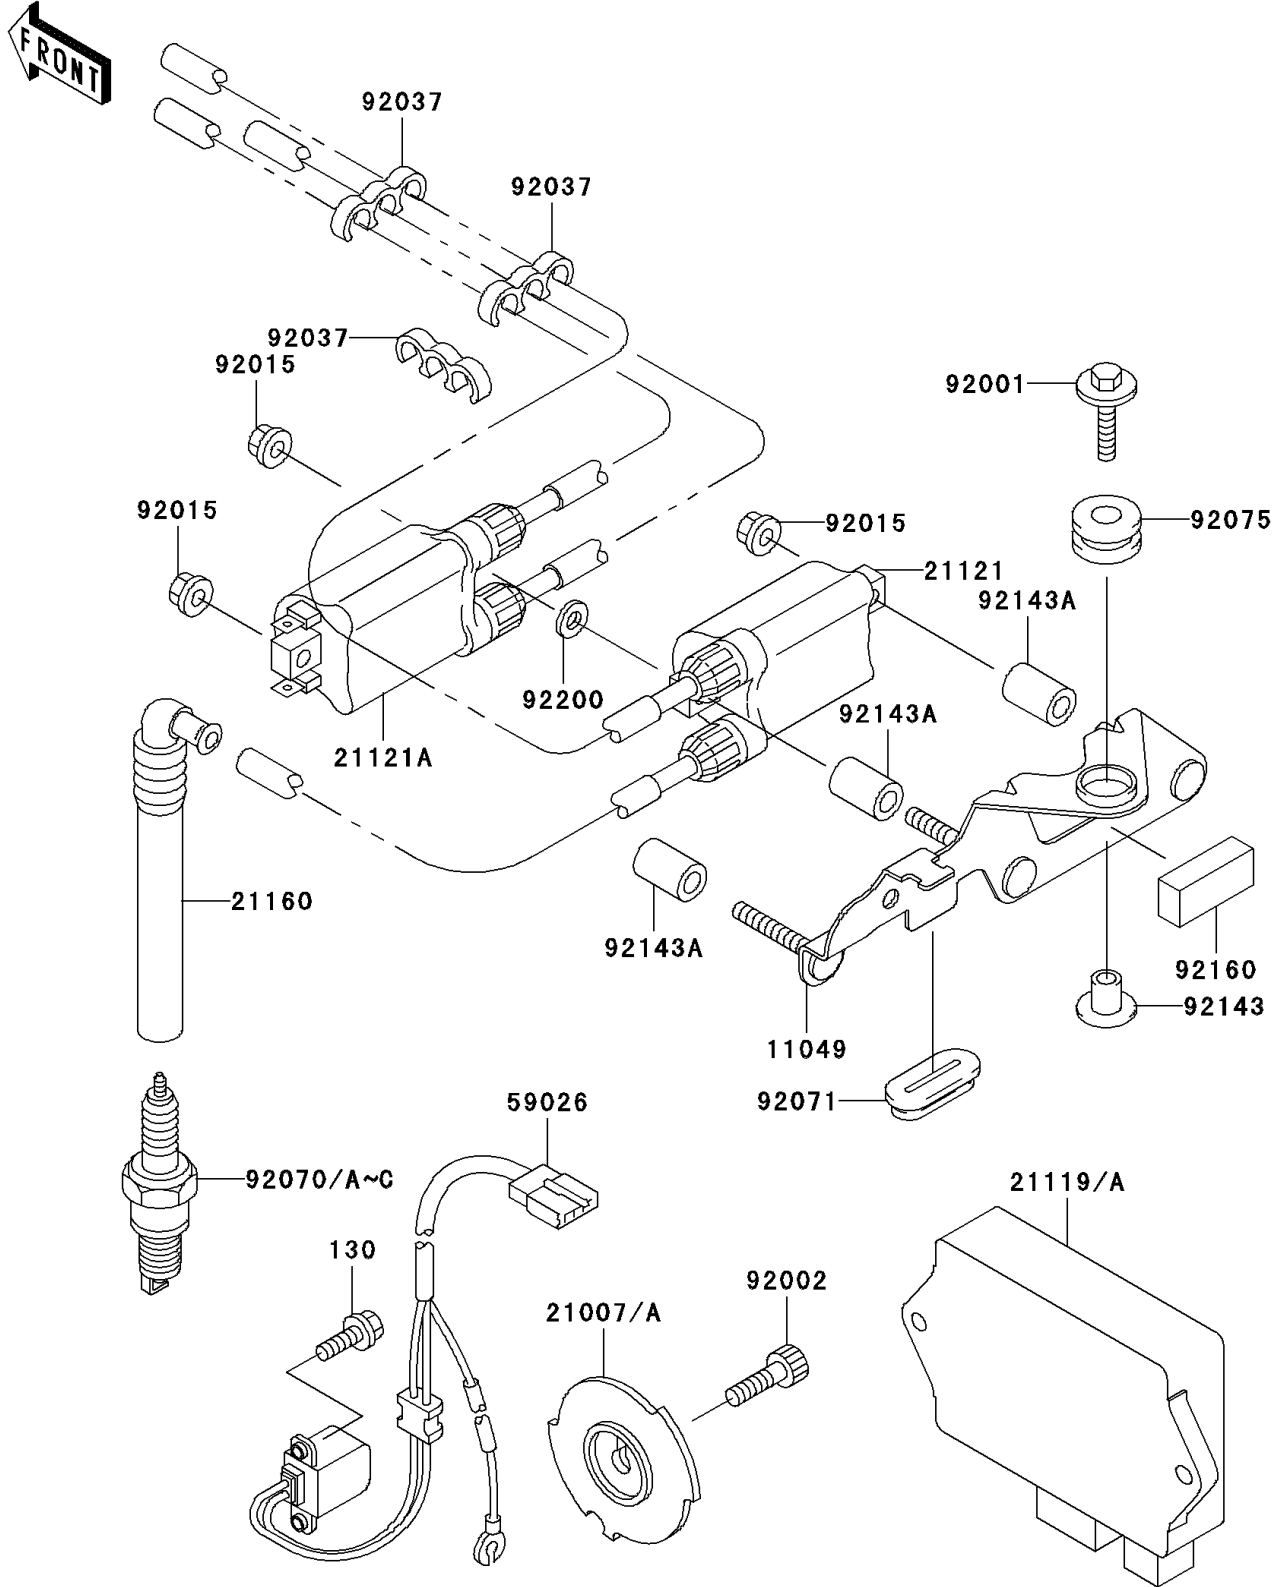

1998 Ninja[®] ZX[™]-7R PARTS DIAGRAM

Ignition System

E1830

1998 Ninja® ZX™-7R PARTS LIST

Ignition System

ITEM NAME	PART NUMBER	QUANTITY
BOLT-FLANGED (Ref # 130)	130G0512	2
BRACKET,IGNITION (Ref # 11049)	11049-1705	1
COIL-IGNITION,#1 (Ref # 21121)	21121-1253	1
COIL-IGNITION,#2 (Ref # 21121A)	21121-1255	1
CAP-ASSY-PLUG (Ref # 21160)	21160-1088	4
COIL-PULSING (Ref # 59026)	59026-1104	1
BOLT,6X30 (Ref # 92001)	92001-1776	1
BOLT,SOCKET,8X20 (Ref # 92002)	92002-1178	1
NUT,FLANGED,6MM (Ref # 92015)	92015-1193	3
CLAMP,TUBE (Ref # 92037)	92037-1941	3
PLUG-SPARK,CR9E(NGK) (Ref # 92070)	92070-1143	4
PLUG-SPARK,U27ESR-N(ND) (Ref # 92070A)		4
PLUG-SPARK,CR8E(NGK) (Ref # 92070B)	92070-1169	4
PLUG-SPARK,U24ESR-N(ND) (Ref # 92070C)		4
GROMMET (Ref # 92071)	92071-1187	1
DAMPER,MUFFLER FITTING (Ref # 92075)	92075-1857	1
COLLAR (Ref # 92143)	92143-1353	1
COLLAR,6.4X10X20 (Ref # 92143A)	92143-1858	3
DAMPER,BRACKET (Ref # 92160)	92160-1736	1
WASHER,6.5X13 (Ref # 92200)	92200-1271	1
ROTOR,PULSING (Ref # 21007)	21007-1294	1
ROTOR,PULSING (Ref # 21007A)	21007-1295	1
IGNITER (Ref # 21119)	21119-1460	1
IGNITER (Ref # 21119A)	21119-1462	1