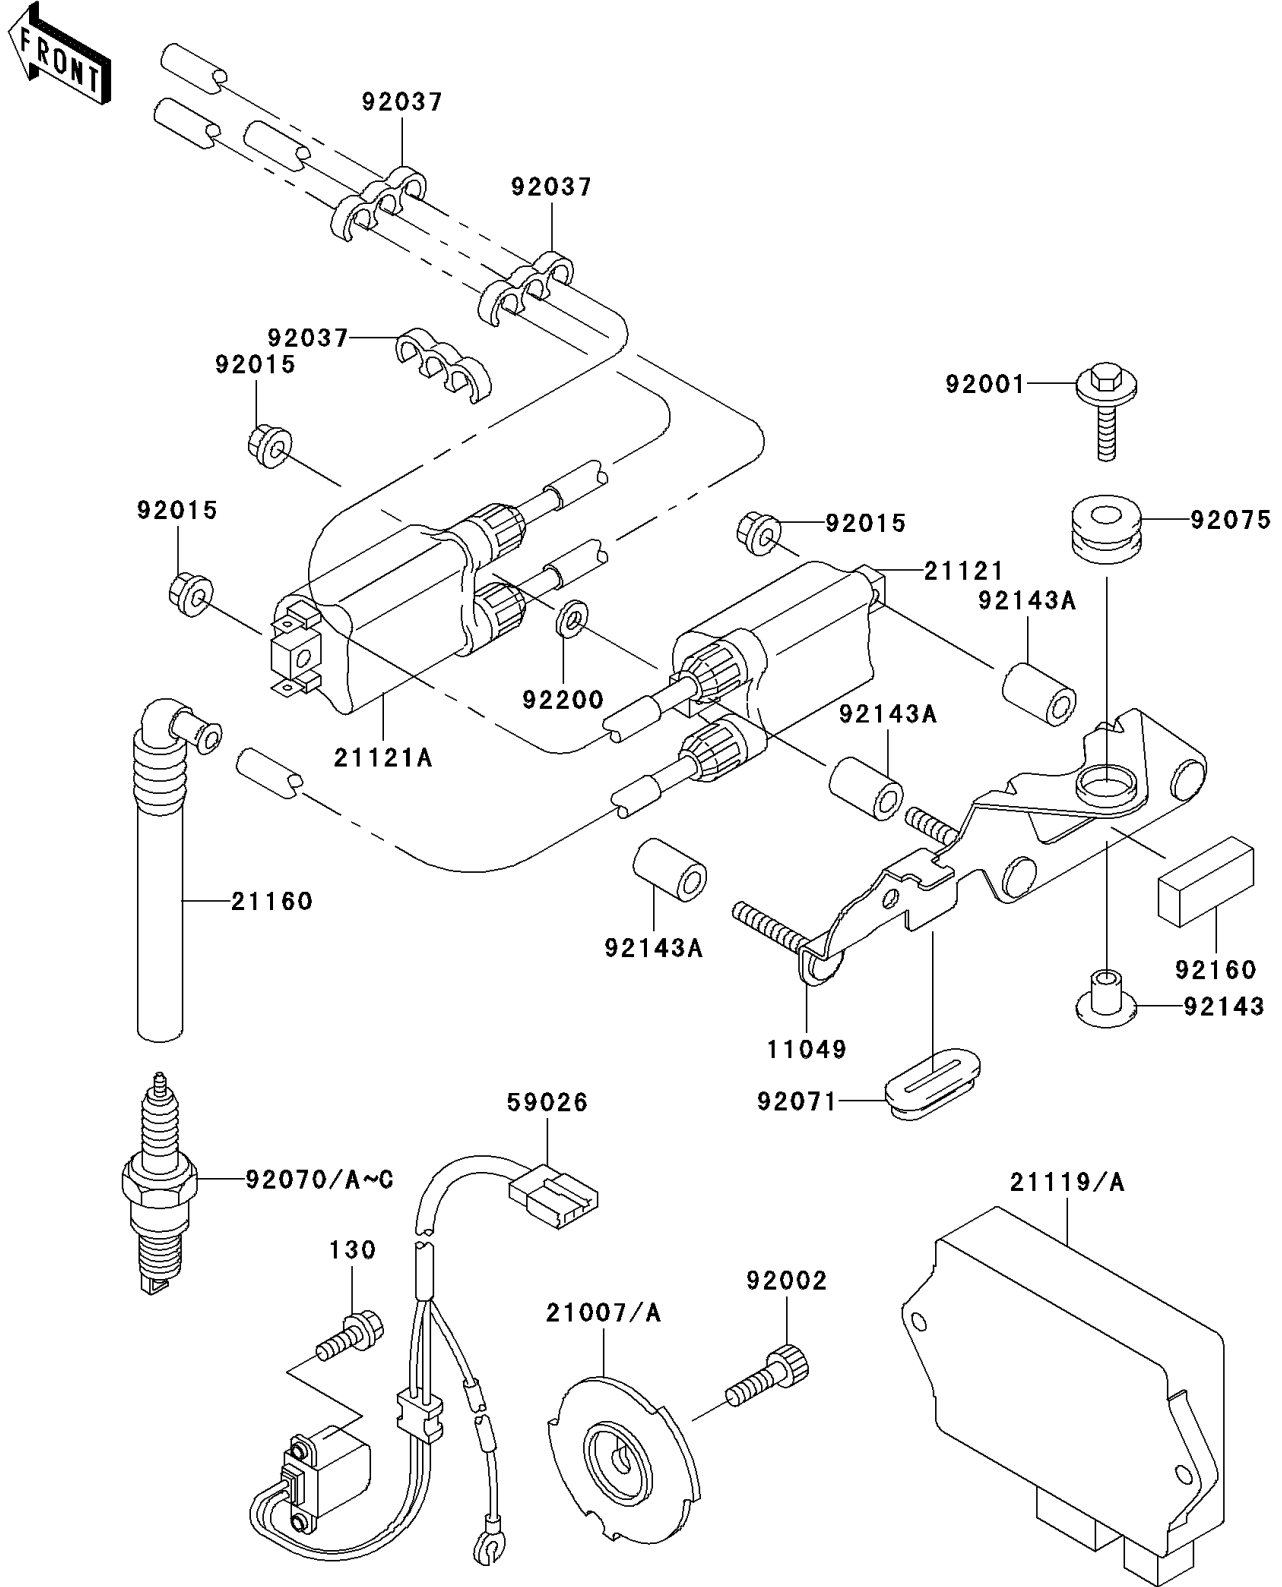

1998 Ninja® ZX™-7R PARTS DIAGRAM

Ignition System

E1830

1998 Ninja® ZX™-7R PARTS LIST

Ignition System

ITEM NAME	PART NUMBER	QUANTITY
BOLT-FLANGED (Ref # 130)	130G0512	2
BRACKET,IGNITION (Ref # 11049)	11049-1705	1
COIL-IGNITION,#1 (Ref # 21121)	21121-1253	1
COIL-IGNITION,#2 (Ref # 21121A)	21121-1255	1
CAP-ASSY-PLUG (Ref # 21160)	21160-1088	4
COIL-PULSING (Ref # 59026)	59026-1104	1
BOLT,6X30 (Ref # 92001)	92001-1776	1
BOLT,SOCKET,8X20 (Ref # 92002)	92002-1178	1
NUT,FLANGED,6MM (Ref # 92015)	92015-1193	3
CLAMP,TUBE (Ref # 92037)	92037-1941	3
PLUG-SPARK,CR9E(NGK) (Ref # 92070)	92070-1143	4
PLUG-SPARK,U27ESR-N(ND) (Ref # 92070A)		4
PLUG-SPARK,CR8E(NGK) (Ref # 92070B)	92070-1169	4
PLUG-SPARK,U24ESR-N(ND) (Ref # 92070C)		4
GROMMET (Ref # 92071)	92071-1187	1
DAMPER,MUFFLER FITTING (Ref # 92075)	92075-1857	1
COLLAR (Ref # 92143)	92143-1353	1
COLLAR,6.4X10X20 (Ref # 92143A)	92143-1858	3
DAMPER,BRACKET (Ref # 92160)	92160-1736	1
WASHER,6.5X13 (Ref # 92200)	92200-1271	1
ROTOR,PULSING (Ref # 21007)	21007-1294	1
ROTOR,PULSING (Ref # 21007A)	21007-1295	1
IGNITER (Ref # 21119)	21119-1460	1
IGNITER (Ref # 21119A)	21119-1462	1