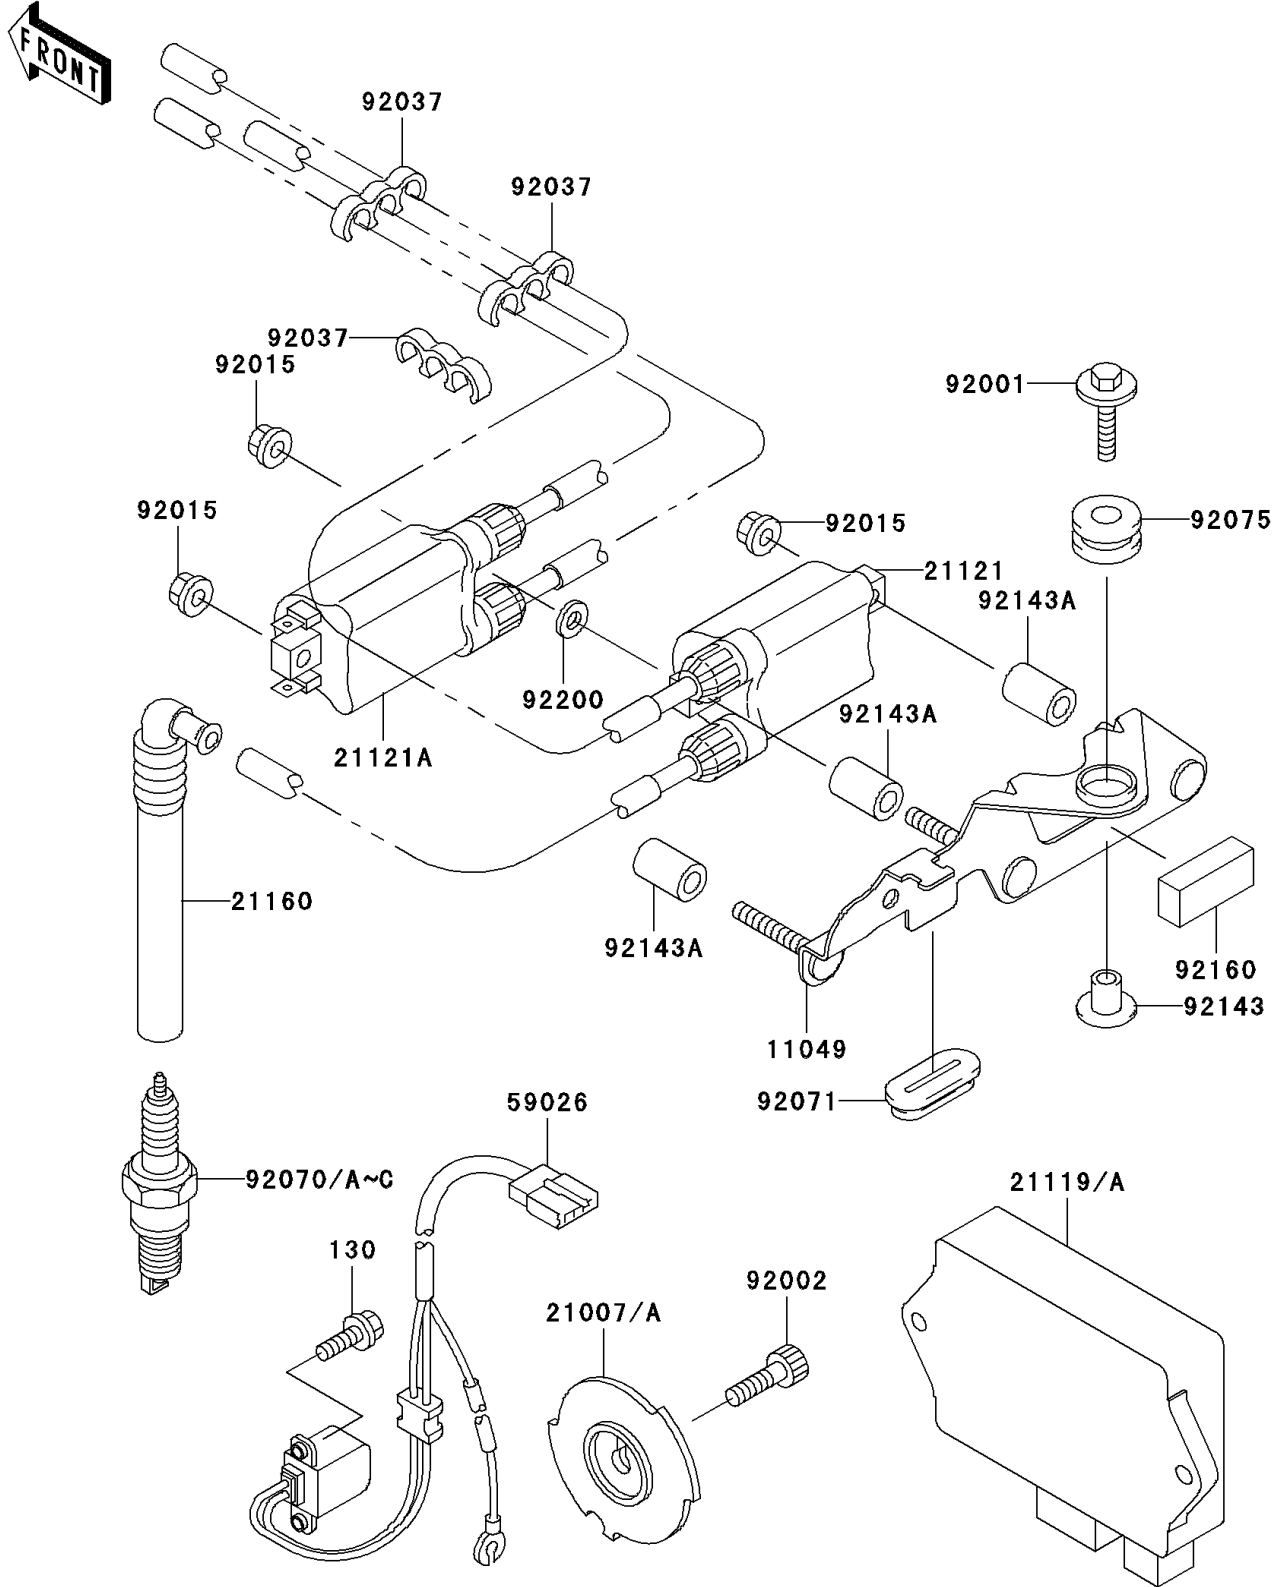

1999 Ninja® ZX™-7R PARTS DIAGRAM

Ignition System

E1830

1999 Ninja® ZX™-7R PARTS LIST

Ignition System

ITEM NAME	PART NUMBER	QUANTITY
BOLT-FLANGED (Ref # 130)	130G0512	2
BRACKET,IGNITION (Ref # 11049)	11049-1705	1
COIL-IGNITION,#1 (Ref # 21121)	21121-1253	1
COIL-IGNITION,#2 (Ref # 21121A)	21121-1255	1
CAP-ASSY-PLUG (Ref # 21160)	21160-1088	4
COIL-PULSING (Ref # 59026)	59026-1104	1
BOLT,6X30 (Ref # 92001)	92001-1776	1
BOLT,SOCKET,8X20 (Ref # 92002)	92002-1178	1
NUT,FLANGED,6MM (Ref # 92015)	92015-1193	3
CLAMP,TUBE (Ref # 92037)	92037-1941	3
PLUG-SPARK,CR9E(NGK) (Ref # 92070)	92070-1143	4
PLUG-SPARK,U27ESR-N(ND) (Ref # 92070A)		4
PLUG-SPARK,CR8E(NGK) (Ref # 92070B)	92070-1169	4
PLUG-SPARK,U24ESR-N(ND) (Ref # 92070C)		4
GROMMET (Ref # 92071)	92071-1187	1
DAMPER,MUFFLER FITTING (Ref # 92075)	92075-1857	1
COLLAR (Ref # 92143)	92143-1353	1
COLLAR,6.4X10X20 (Ref # 92143A)	92143-1858	3
DAMPER,BRACKET (Ref # 92160)	92160-1736	1
WASHER,6.5X13 (Ref # 92200)	92200-1271	1
ROTOR,PULSING (Ref # 21007)	21007-1294	1
ROTOR,PULSING (Ref # 21007A)	21007-1295	1
IGNITER (Ref # 21119)	21119-1460	1
IGNITER (Ref # 21119A)	21119-1462	1