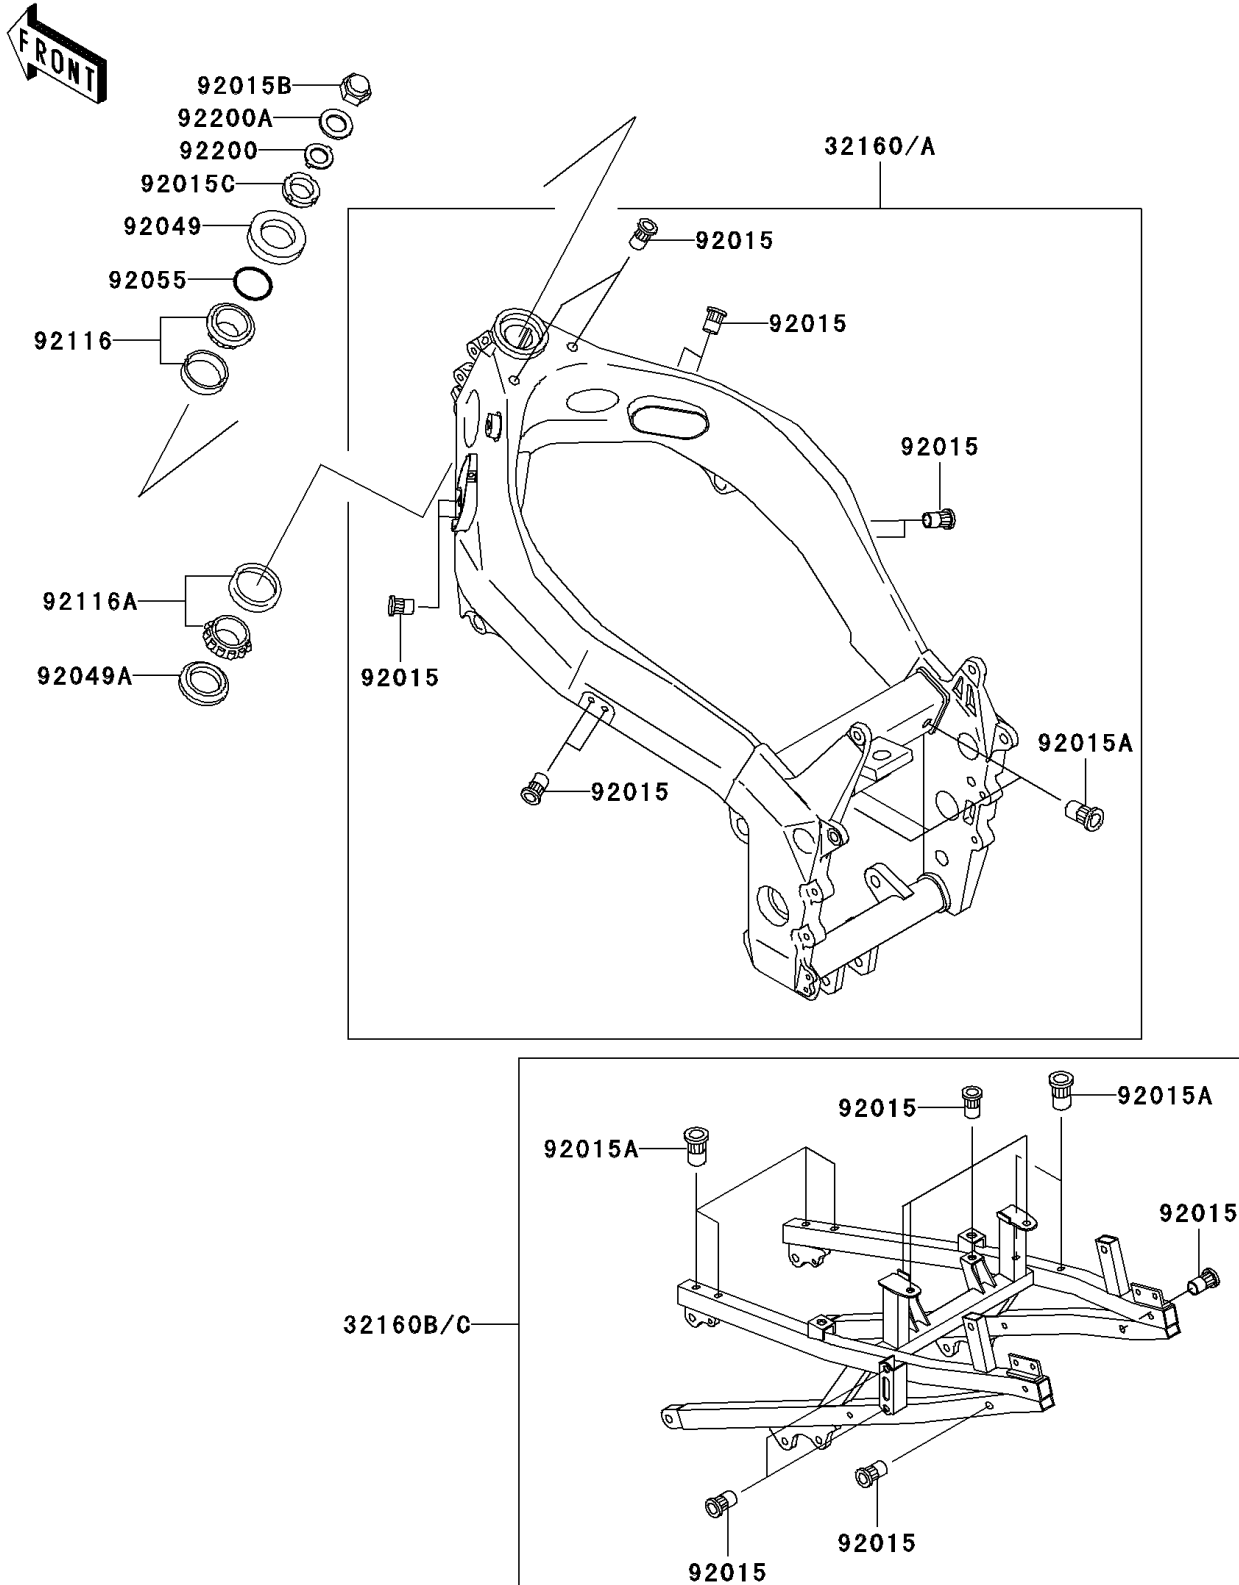

1997 Ninja® ZX™-7R PARTS DIAGRAM

Frame

F2120

1997 Ninja® ZX™ -7R PARTS LIST

Frame

ITEM NAME	PART NUMBER	QUANTITY
FRAME-COMP,AL,FR,SILVER (Ref # 32160A)	32160-1423-KF	1
FRAME-COMP,AL,RR,SILVER (Ref # 32160C)	32160-1424-KF	1
NUT,POP,6MM,L=15 (Ref # 92015)	92015-1791	18
NUT,POP,6MM,L=16.5 (Ref # 92015A)	92015-1792	9
NUT,CAP,25MM (Ref # 92015B)	92015-1847	1
NUT,STEERING STEM,35MM (Ref # 92015C)	92015-1848	1
SEAL-OIL,HX043N2-A (Ref # 92049)	92049-1436	1
SEAL-OIL,MX043N1-A (Ref # 92049A)	92049-1437	1
RING-O,34.5X2.0 (Ref # 92055)	92055-1452	1
BEARING-ROLLER,32907JR-2 (Ref # 92116)	92116-1072	1
BEARING-ROLLER,32907JR-3 (Ref # 92116A)	92116-1074	1
WASHER,CLAW,25.5X40X2.3 (Ref # 92200)	92200-1083	1
WASHER,25.5X42X2.3 (Ref # 92200A)	92200-1084	1