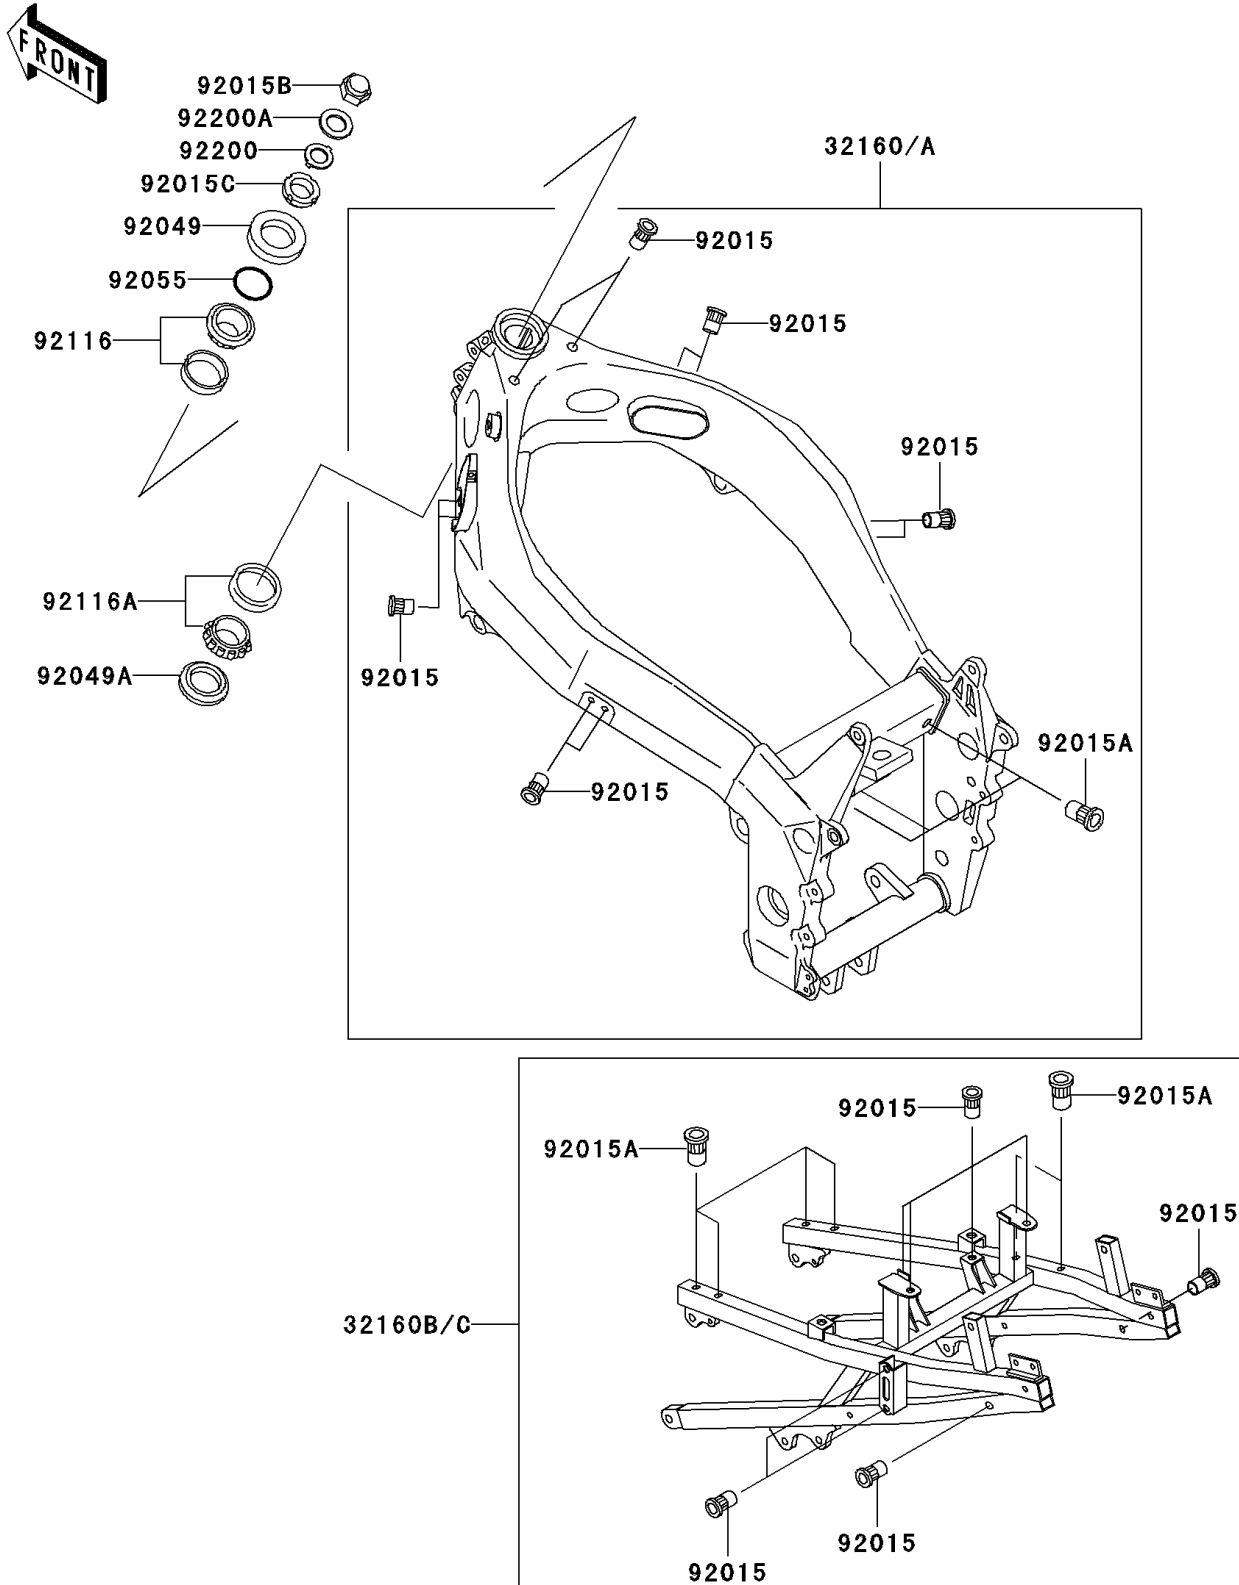

1998 Ninja® ZX™-7R PARTS DIAGRAM

Frame

F2120

1998 Ninja® ZX™-7R PARTS LIST

Frame

ITEM NAME	PART NUMBER	QUANTITY
FRAME-COMP,AL,FR,SILVER (Ref # 32160A)	32160-1423-KF	1
FRAME-COMP,AL,RR,SILVER (Ref # 32160C)	32160-1424-KF	1
NUT,POP,6MM,L=15 (Ref # 92015)	92015-1791	18
NUT,POP,6MM,L=16.5 (Ref # 92015A)	92015-1792	9
NUT,CAP,25MM (Ref # 92015B)	92015-1847	1
NUT,STEERING STEM,35MM (Ref # 92015C)	92015-1848	1
SEAL-OIL,HX043N2-A (Ref # 92049)	92049-1436	1
SEAL-OIL,MX043N1-A (Ref # 92049A)	92049-1437	1
RING-O,34.5X2.0 (Ref # 92055)	92055-1452	1
BEARING-ROLLER,32907JR-2 (Ref # 92116)	92116-1072	1
BEARING-ROLLER,32907JR-3 (Ref # 92116A)	92116-1074	1
WASHER,CLAW,25.5X40X2.3 (Ref # 92200)	92200-1083	1
WASHER,25.5X42X2.3 (Ref # 92200A)	92200-1084	1