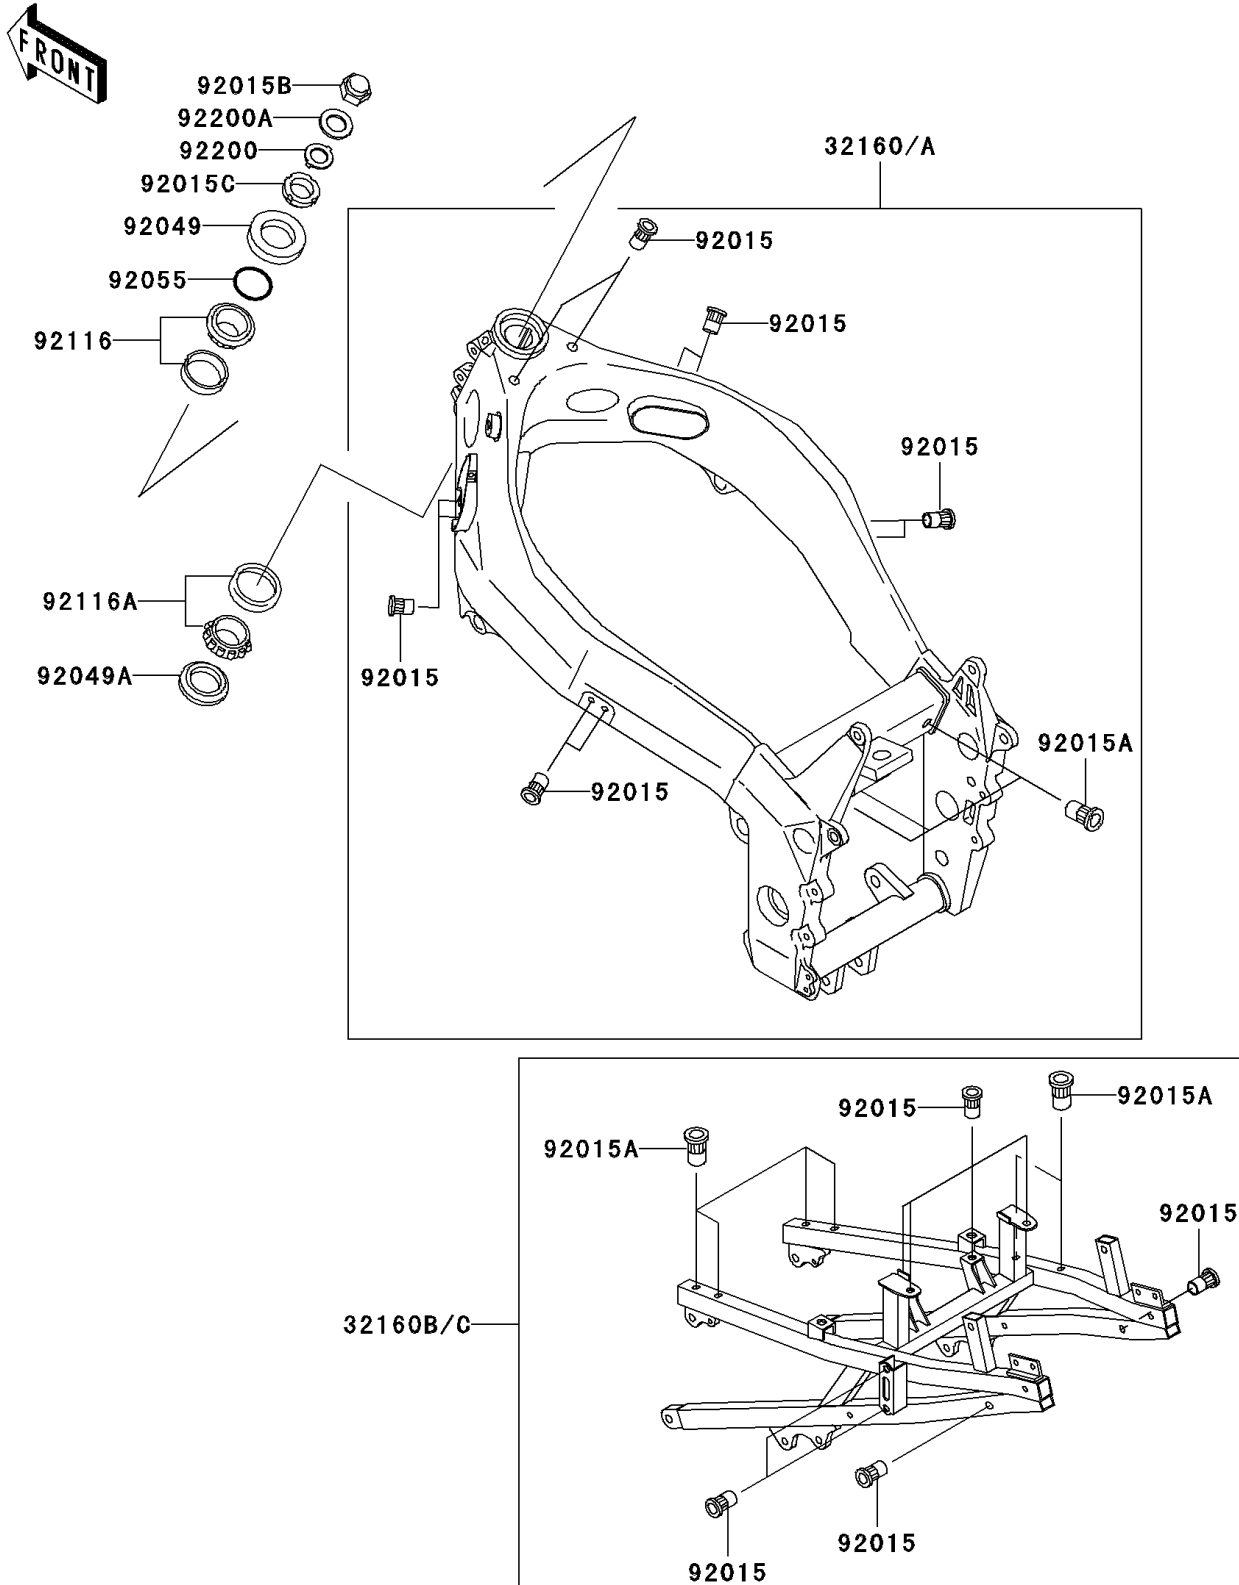

1999 Ninja® ZX™-7R PARTS DIAGRAM

Frame

F2120

1999 Ninja® ZX™-7R PARTS LIST

Frame

ITEM NAME	PART NUMBER	QUANTITY
FRAME-COMP,AL,FR,C.GRAY (Ref # 32160)	32160-1423-EZ	1
FRAME-COMP,AL,RR,C.GRAY (Ref # 32160B)	32160-1424-EZ	1
NUT,POP,6MM,L=15 (Ref # 92015)	92015-1791	18
NUT,POP,6MM,L=16.5 (Ref # 92015A)	92015-1792	9
NUT,CAP,25MM (Ref # 92015B)	92015-1847	1
NUT,STEERING STEM,35MM (Ref # 92015C)	92015-1848	1
SEAL-OIL,HX043N2-A (Ref # 92049)	92049-1436	1
SEAL-OIL,MX043N1-A (Ref # 92049A)	92049-1437	1
RING-O,34.5X2.0 (Ref # 92055)	92055-1452	1
BEARING-ROLLER,32907JR-2 (Ref # 92116)	92116-1072	1
BEARING-ROLLER,32907JR-3 (Ref # 92116A)	92116-1074	1
WASHER,CLAW,25.5X40X2.3 (Ref # 92200)	92200-1083	1
WASHER,25.5X42X2.3 (Ref # 92200A)	92200-1084	1