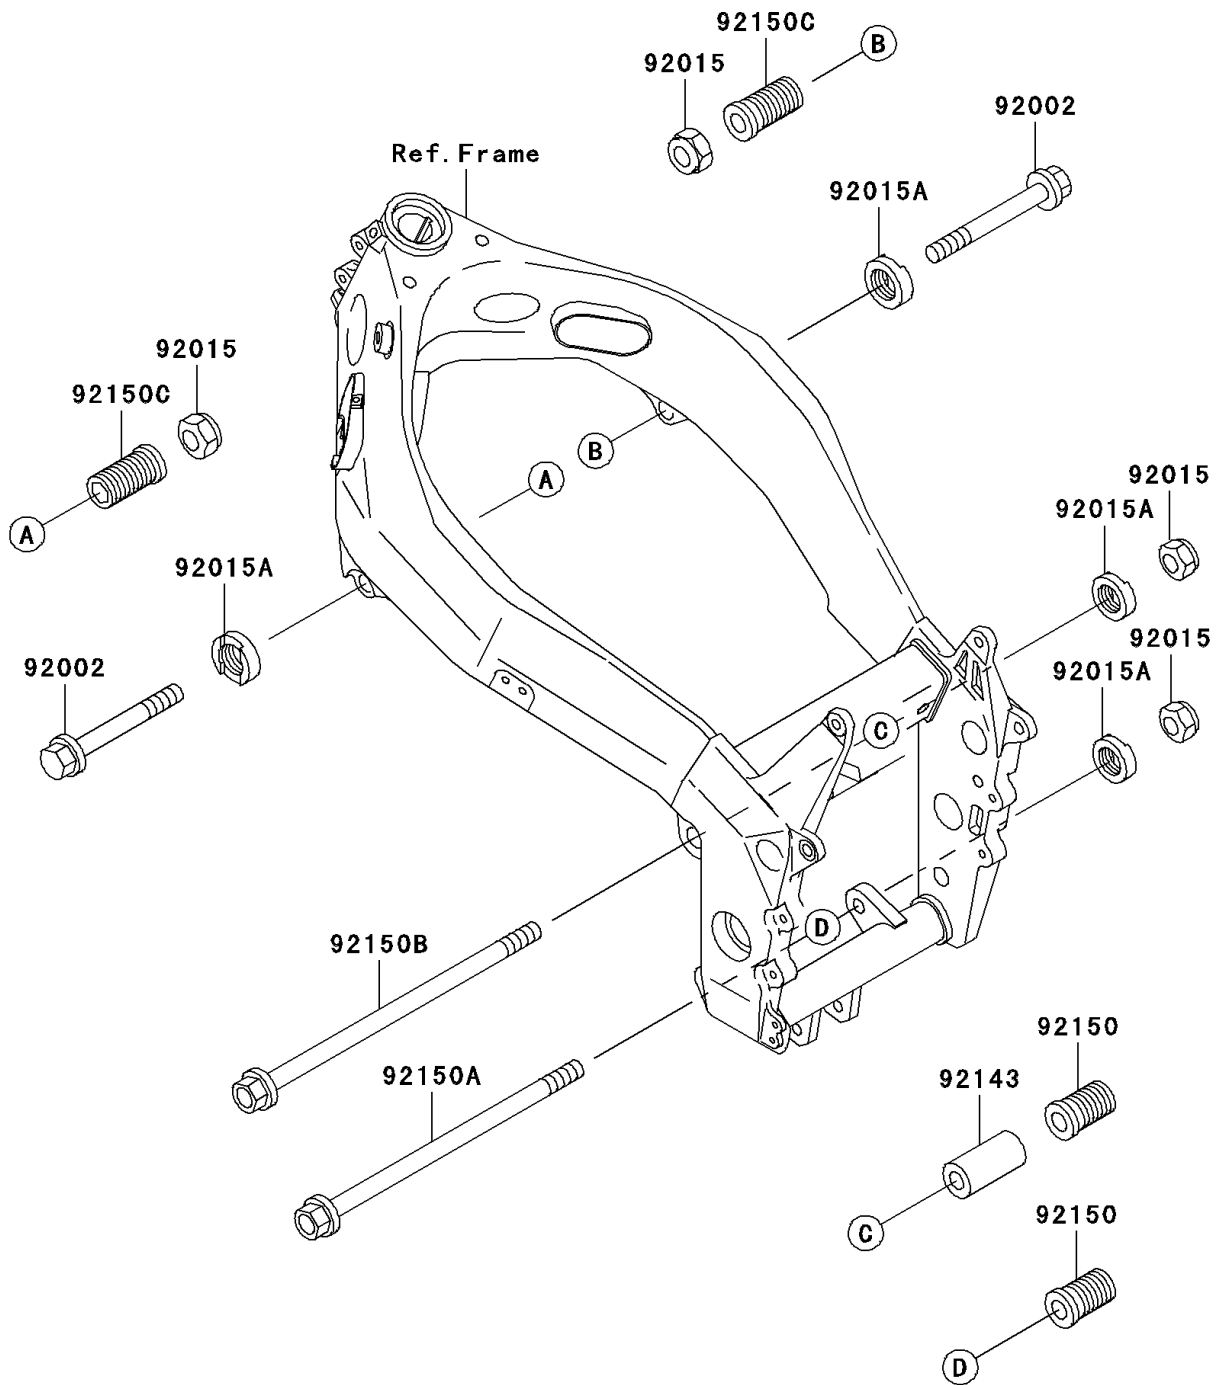

1996 Ninja® ZX™-7R PARTS DIAGRAM

Frame Fittings

F2131

1996 Ninja® ZX™-7R PARTS LIST

Frame Fittings

ITEM NAME	PART NUMBER	QUANTITY
BOLT,FLANGED,12X100 (Ref # 92002)	92002-1886	2
NUT,LOCK,12MM,BLACK (Ref # 92015)	92015-1190	4
NUT,ENGINE MOUNT,22MM (Ref # 92015A)	92015-1846	4
COLLAR,12.5X26X51 (Ref # 92143)	92143-1482	1
BOLT,ENGINE MOUNT,22X38 (Ref # 92150)	92150-1471	2
BOLT,FLANGED,12X228 (Ref # 92150A)	92150-1952	1
BOLT,FLANGED,12X250 (Ref # 92150B)	92150-1953	1
BOLT,ENGINE MOUNT,22MM (Ref # 92150C)	92150-1954	2