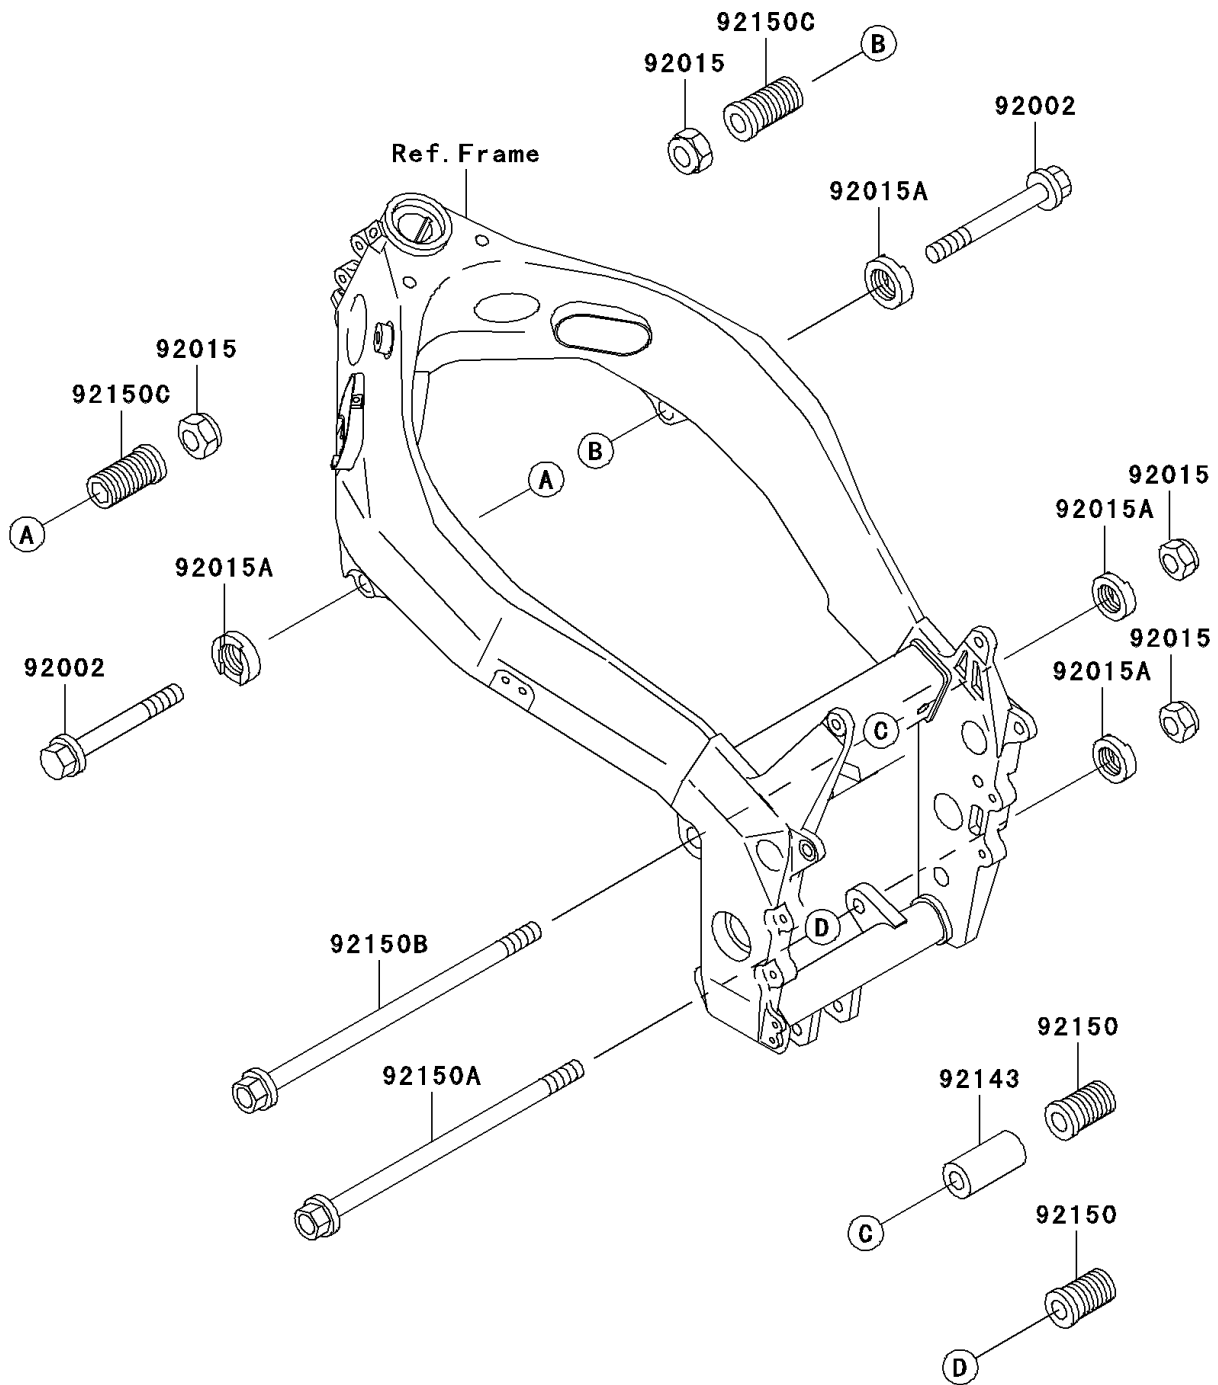

1998 Ninja® ZX™-7R PARTS DIAGRAM

Frame Fittings

F2131

1998 Ninja® ZX™-7R PARTS LIST

Frame Fittings

ITEM NAME	PART NUMBER	QUANTITY
BOLT,FLANGED,12X100 (Ref # 92002)	92002-1886	2
NUT,LOCK,12MM,BLACK (Ref # 92015)	92015-1190	4
NUT,ENGINE MOUNT,22MM (Ref # 92015A)	92015-1846	4
COLLAR,12.5X26X51 (Ref # 92143)	92143-1482	1
BOLT,ENGINE MOUNT,22X38 (Ref # 92150)	92150-1471	2
BOLT,FLANGED,12X228 (Ref # 92150A)	92150-1952	1
BOLT,FLANGED,12X250 (Ref # 92150B)	92150-1953	1
BOLT,ENGINE MOUNT,22MM (Ref # 92150C)	92150-1954	2