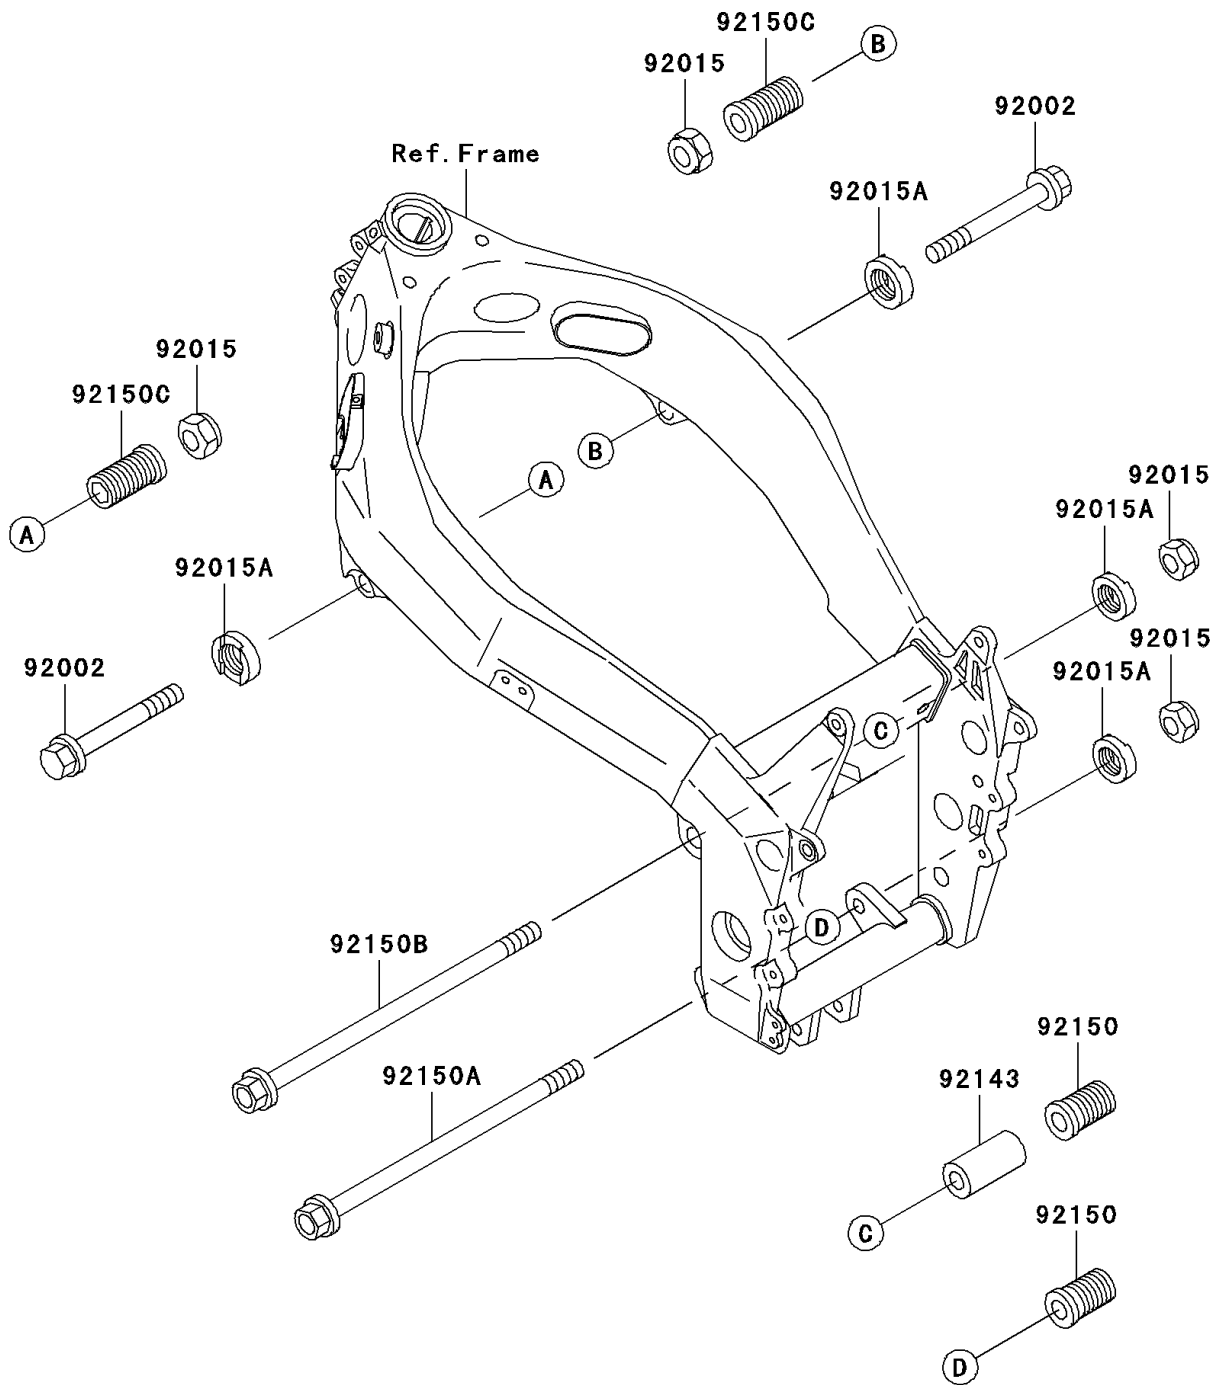

1999 Ninja® ZX™-7R PARTS DIAGRAM

Frame Fittings

F2131

1999 Ninja® ZX™-7R PARTS LIST

Frame Fittings

ITEM NAME	PART NUMBER	QUANTITY
BOLT,FLANGED,12X100 (Ref # 92002)	92002-1886	2
NUT,LOCK,12MM,BLACK (Ref # 92015)	92015-1190	4
NUT,ENGINE MOUNT,22MM (Ref # 92015A)	92015-1846	4
COLLAR,12.5X26X51 (Ref # 92143)	92143-1482	1
BOLT,ENGINE MOUNT,22X38 (Ref # 92150)	92150-1471	2
BOLT,FLANGED,12X228 (Ref # 92150A)	92150-1952	1
BOLT,FLANGED,12X250 (Ref # 92150B)	92150-1953	1
BOLT,ENGINE MOUNT,22MM (Ref # 92150C)	92150-1954	2