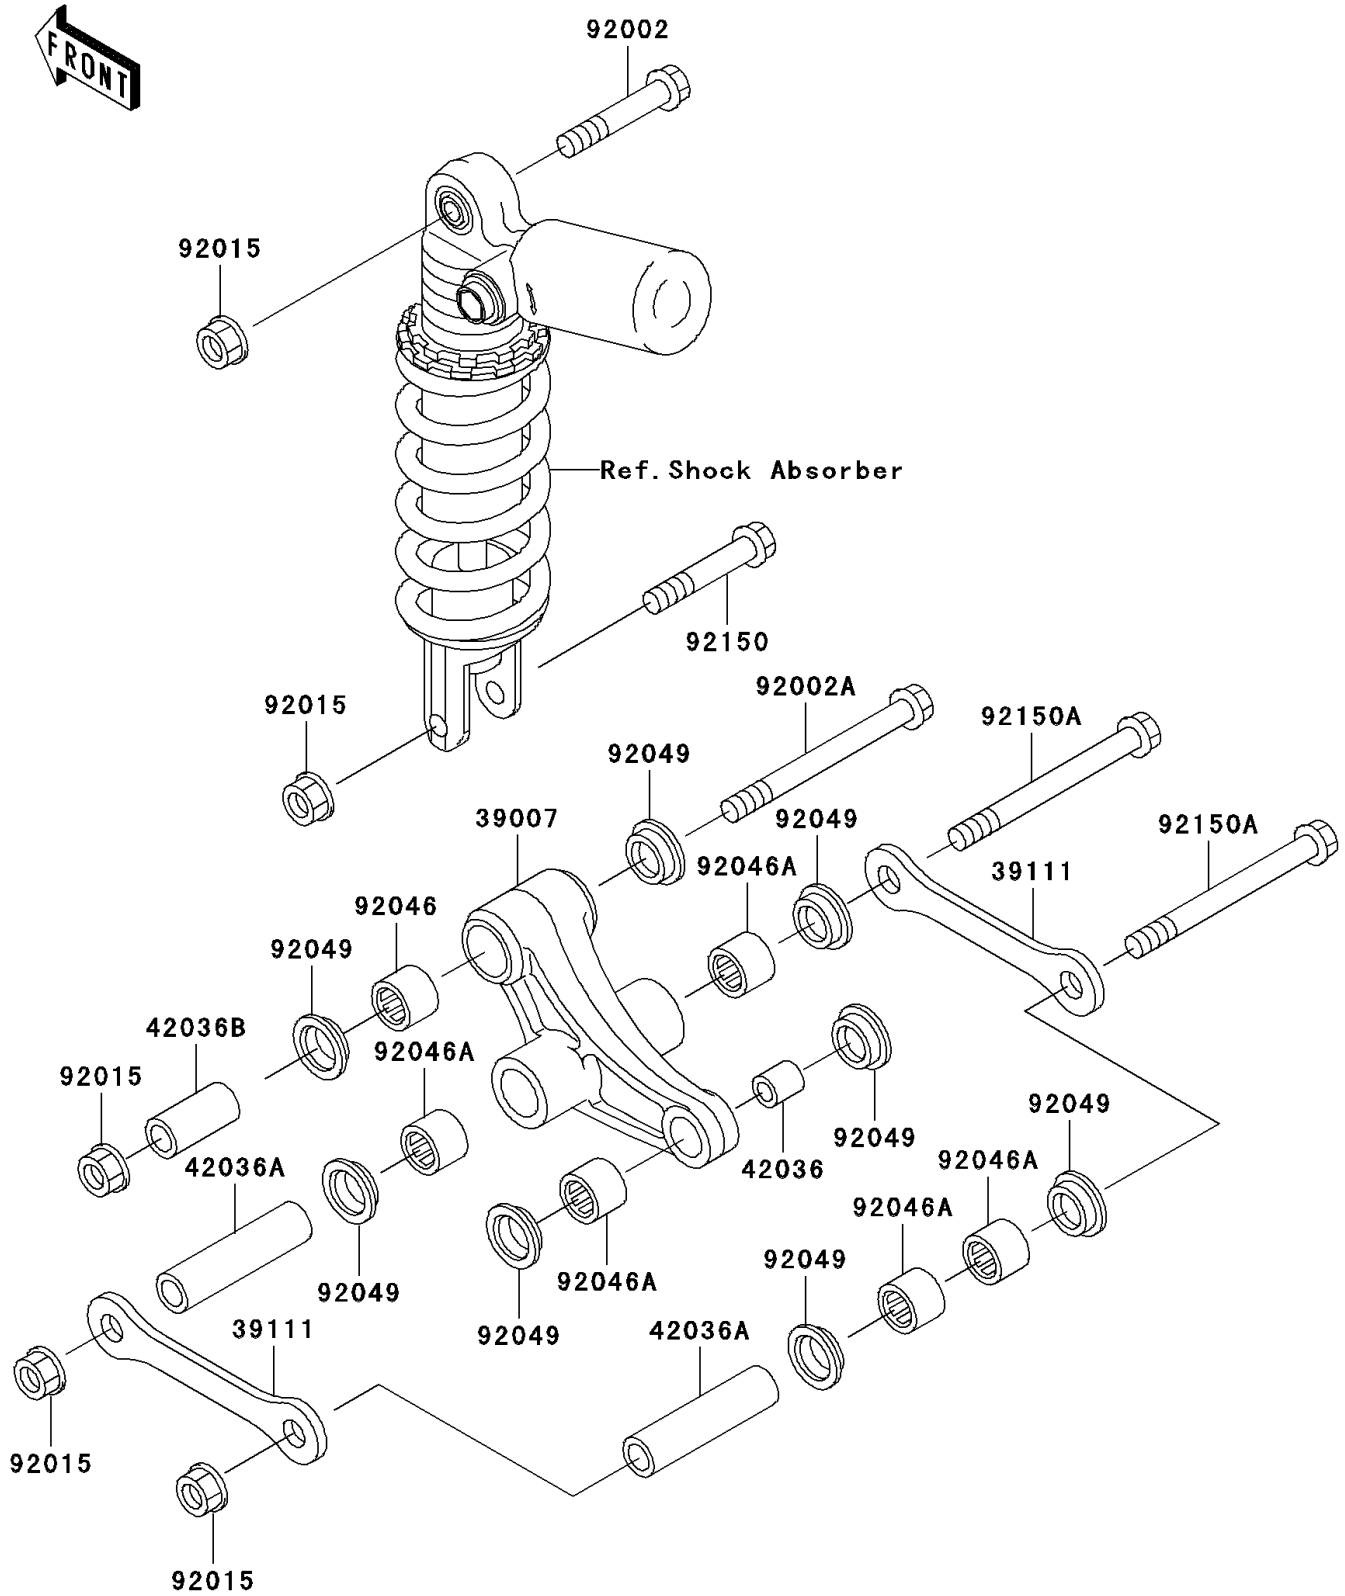

1998 Ninja® ZX™-7R PARTS DIAGRAM

Rear Suspension

F2150

1998 Ninja® ZX™-7R PARTS LIST

Rear Suspension

ITEM NAME	PART NUMBER	QUANTITY
ARM-SUSP,UNI TRAK (Ref # 39007)	39007-1244	1
ROD-TIE,SUSPENSION (Ref # 39111)	39111-1147	2
SLEEVE,ARM,RR (Ref # 42036)	42036-1077	1
SLEEVE,12.1X20X88 (Ref # 42036A)	42036-1250	2
SLEEVE,12.1X20X44.5 (Ref # 42036B)	42036-1288	1
BOLT,12X55 (Ref # 92002)	92002-1130	1
BOLT,12X85 (Ref # 92002A)	92002-1255	1
NUT,FLANGED,12MM (Ref # 92015)	92015-1433	5
BEARING-NEEDLE,BM202726 (Ref # 92046)	92046-1110	1
BEARING-NEEDLE,BM202715 (Ref # 92046A)	92046-1112	5
SEAL-OIL,ARM,CNT (Ref # 92049)	92049-1109	8
BOLT,FLANGED,12X63 (Ref # 92150)	92150-1258	1
BOLT,FLANGED,12X112 (Ref # 92150A)	92150-1259	2