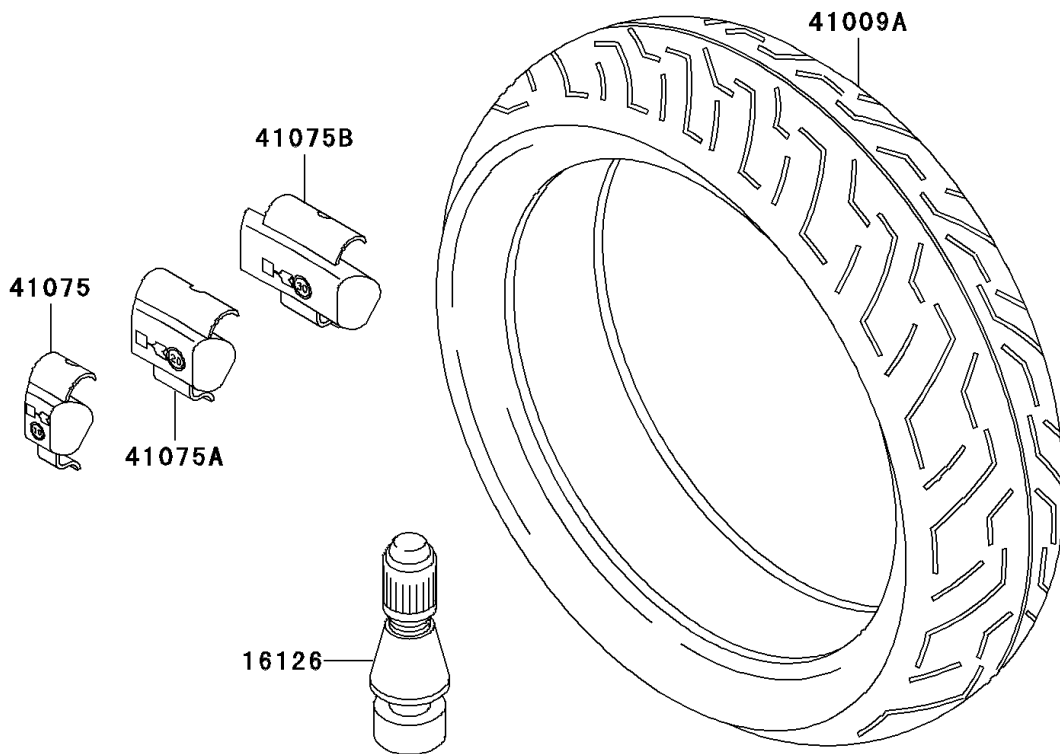

1998 Ninja® ZX™-7R PARTS DIAGRAM

Tires

F2210

1998 Ninja® ZX™-7R PARTS LIST

Tires

ITEM NAME	PART NUMBER	QUANTITY
VALVE,TIRE (Ref # 16126)	16126-1140	2
TIRE,FR,120/70ZR17(58W),D204FL (Ref # 41009)	41009-1140	1
TIRE,RR,190/50ZR17(73W),D204L (Ref # 41009A)	41009-1141	1
BALANCER-WHEEL,10G,SILVER (Ref # 41075)	41075-1014	AR
BALANCER-WHEEL,20G,SILVER (Ref # 41075A)	41075-1015	AR
BALANCER-WHEEL,30G,SILVER (Ref # 41075B)	41075-1016	AR