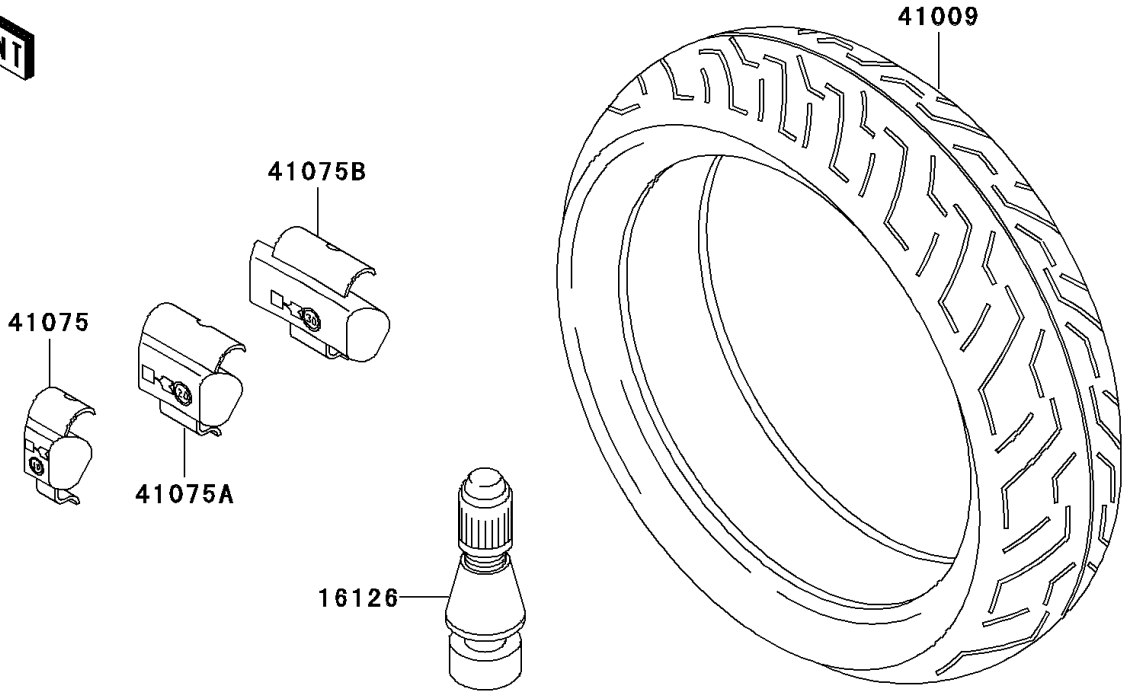

1998 Ninja® ZX™-7R PARTS DIAGRAM

Tires

F2210

1998 Ninja® ZX™-7R PARTS LIST

Tires

ITEM NAME	PART NUMBER	QUANTITY
VALVE,TIRE (Ref # 16126)	16126-1140	2
TIRE,FR,120/70ZR17(58W),D204FL (Ref # 41009)	41009-1140	1
TIRE,RR,190/50ZR17(73W),D204L (Ref # 41009A)	41009-1141	1
BALANCER-WHEEL,10G,SILVER (Ref # 41075)	41075-1014	AR
BALANCER-WHEEL,20G,SILVER (Ref # 41075A)	41075-1015	AR
BALANCER-WHEEL,30G,SILVER (Ref # 41075B)	41075-1016	AR