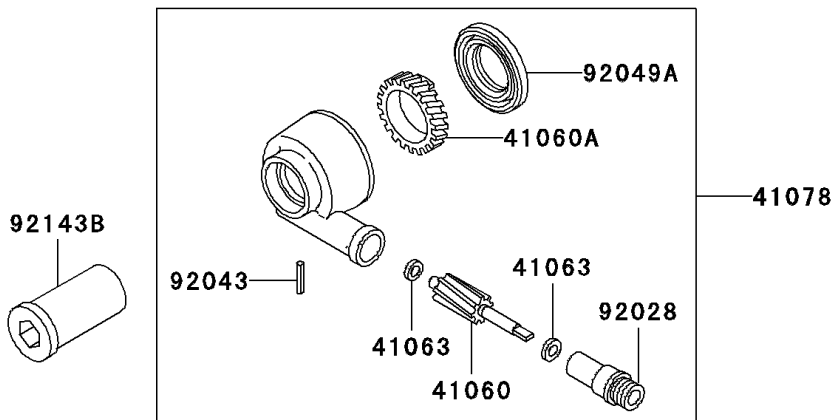

# 1996 Ninja® ZX™-7R PARTS DIAGRAM

Front Wheel

F2230

## Front Wheel

ITEM NAME	PART NUMBER	QUANTITY
BEARING-BALL,#6005UU (Ref # 601)	601B6005UU	2
GEAR-METER SCREW,9T (Ref # 41060)	41060-1140	1
GEAR-METER SCREW,24T (Ref # 41060A)	41060-1141	1
WASHER,5.1X9X0.4 (Ref # 41063)	41063-001	2
RECEIVER-SPEEDOMETER (Ref # 41064)	41064-1055	1
AXLE,FR (Ref # 41068)	41068-1327	1
WHEEL-ASSY,FR,P.C.GRAY (Ref # 41073)	41073-1496-DH	1
WHEEL-ASSY,FR,J.S.VIOLET (Ref # 41073A)	41073-1496-F8	1
CASE-ASSY-METER GEAR (Ref # 41078)	41078-1082	1
BUSHING,METER GEAR CASE (Ref # 92028)	92028-1634	1
RING-SNAP,47MM (Ref # 92033)	92033-1042	2
PIN,SPRING,3X18 (Ref # 92043)	92043-1454	1
SEAL-OIL,BJN 32 47 5 (Ref # 92049)	92049-1377	1
SEAL-OIL,BJN-C2 35 52 5 (Ref # 92049A)	92049-1378	1
COLLAR,FR HUB,L=94 (Ref # 92143)	92143-1476	1
COLLAR,FR AXLE,RH,L=17.5 (Ref # 92143A)	92143-1477	1
COLLAR,FR AXLE,LH,L=44.5 (Ref # 92143B)	92143-1478	1