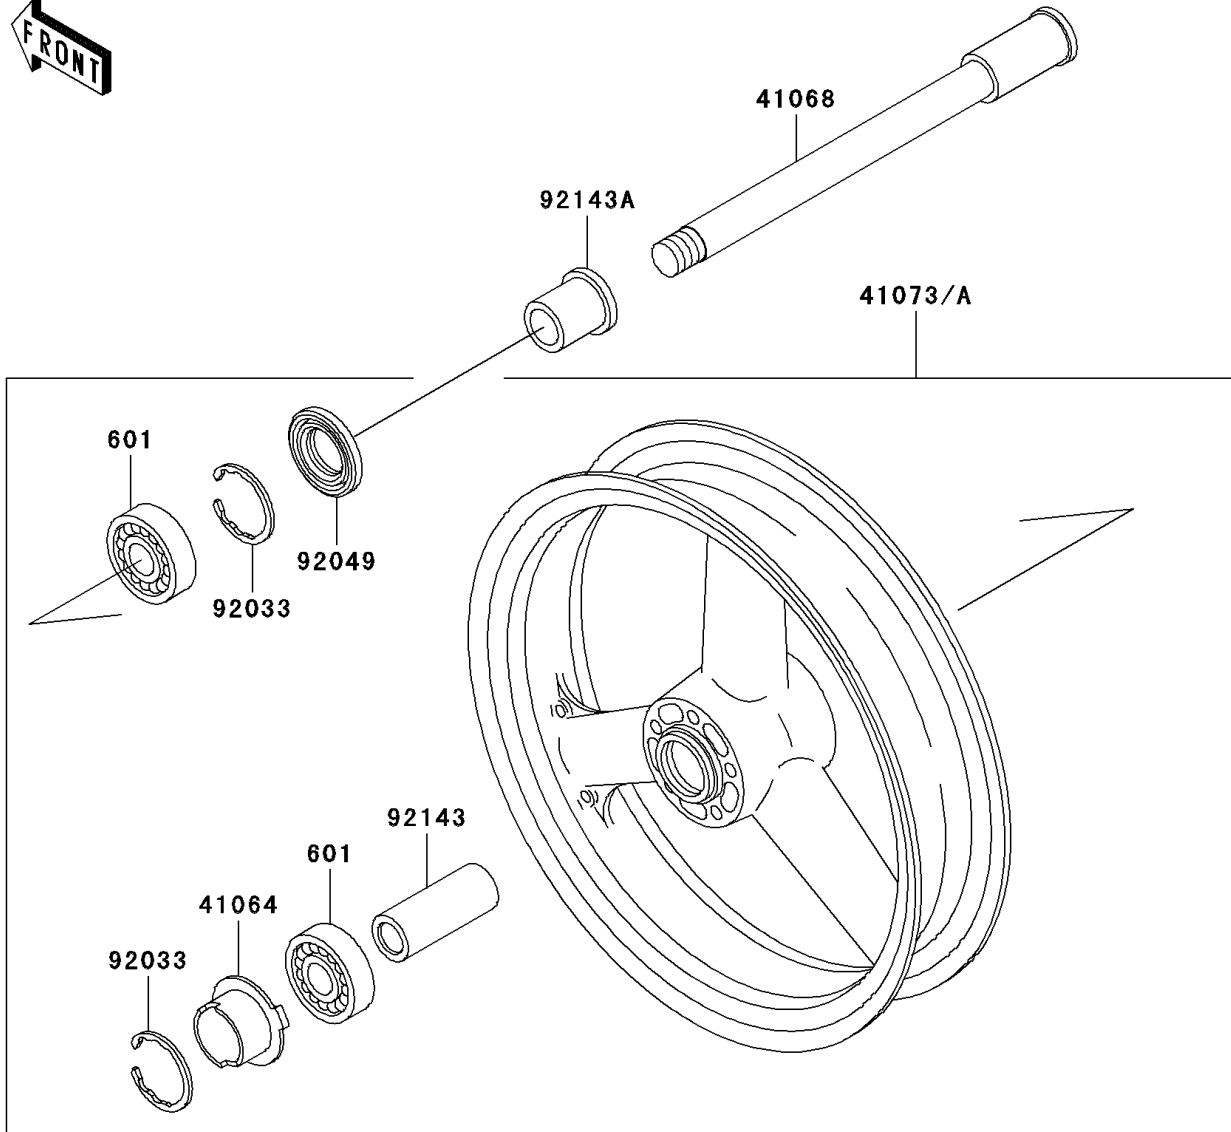

# 1996 Ninja® ZX™-7R PARTS DIAGRAM

Front Wheel

F2230

# 1996 Ninja® ZX™-7R PARTS LIST

## Front Wheel

ITEM NAME	PART NUMBER	QUANTITY
BEARING-BALL,#6005UU (Ref # 601)	601B6005UU	2
GEAR-METER SCREW,9T (Ref # 41060)	41060-1140	1
GEAR-METER SCREW,24T (Ref # 41060A)	41060-1141	1
WASHER,5.1X9X0.4 (Ref # 41063)	41063-001	2
RECEIVER-SPEEDOMETER (Ref # 41064)	41064-1055	1
AXLE,FR (Ref # 41068)	41068-1327	1
WHEEL-ASSY,FR,P.C.GRAY (Ref # 41073)	41073-1496-DH	1
WHEEL-ASSY,FR,J.S.VIOLET (Ref # 41073A)	41073-1496-F8	1
CASE-ASSY-METER GEAR (Ref # 41078)	41078-1082	1
BUSHING,METER GEAR CASE (Ref # 92028)	92028-1634	1
RING-SNAP,47MM (Ref # 92033)	92033-1042	2
PIN,SPRING,3X18 (Ref # 92043)	92043-1454	1
SEAL-OIL,BJN 32 47 5 (Ref # 92049)	92049-1377	1
SEAL-OIL,BJN-C2 35 52 5 (Ref # 92049A)	92049-1378	1
COLLAR,FR HUB,L=94 (Ref # 92143)	92143-1476	1
COLLAR,FR AXLE,RH,L=17.5 (Ref # 92143A)	92143-1477	1
COLLAR,FR AXLE,LH,L=44.5 (Ref # 92143B)	92143-1478	1