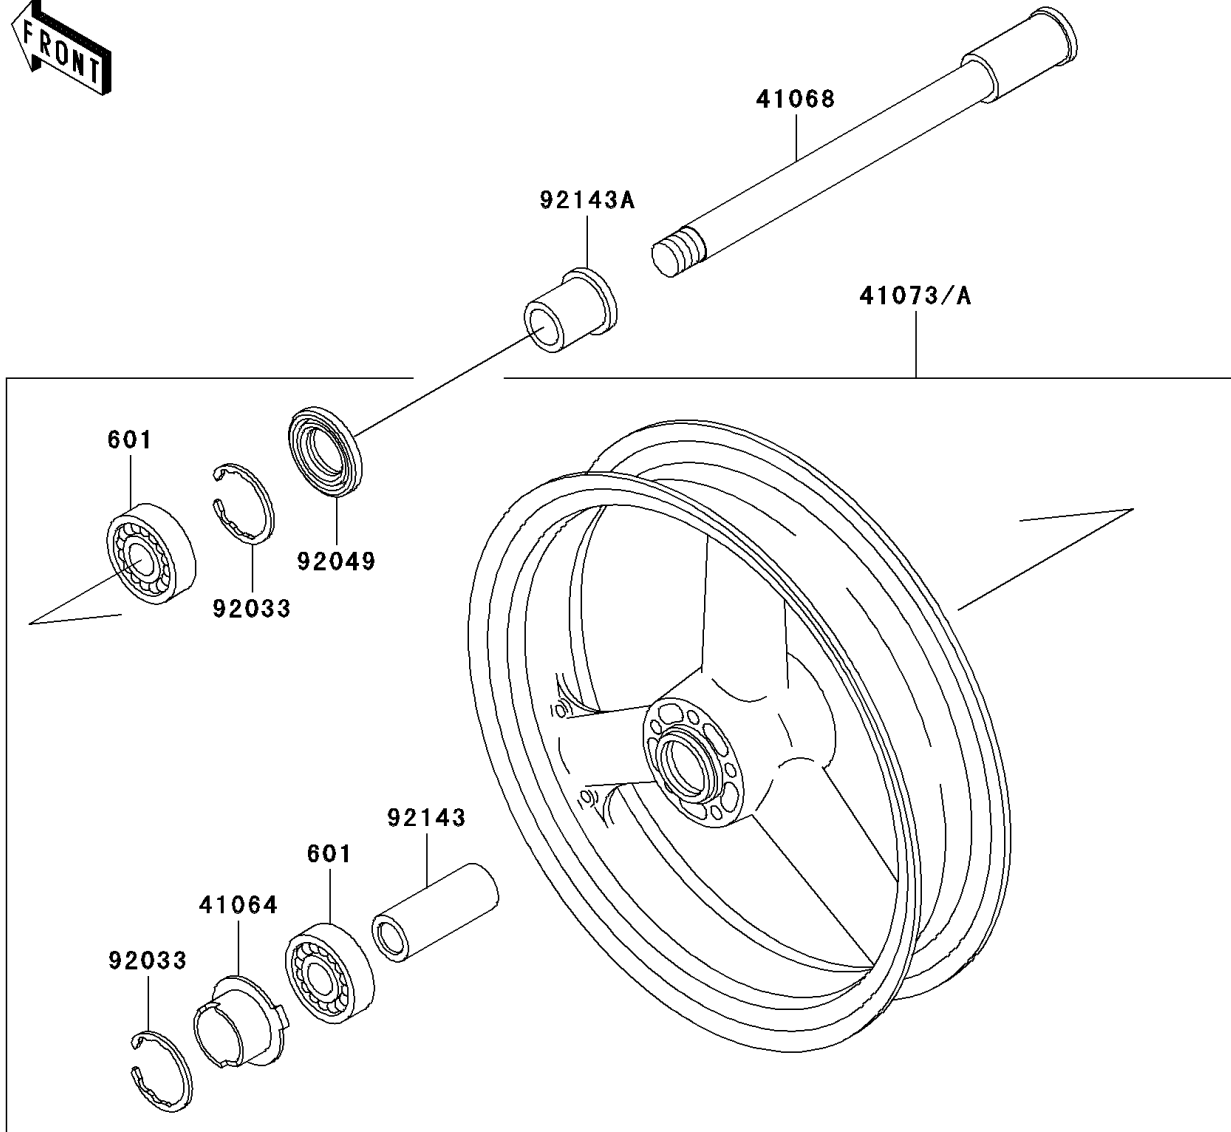

1998 Ninja® ZX™-7R PARTS DIAGRAM

Front Wheel

F2230

1998 Ninja® ZX™-7R PARTS LIST

Front Wheel

ITEM NAME	PART NUMBER	QUANTITY
BEARING-BALL,#6005UU (Ref # 601)	601B6005UU	2
GEAR-METER SCREW,9T (Ref # 41060)	41060-1140	1
GEAR-METER SCREW,24T (Ref # 41060A)	41060-1141	1
WASHER,5.1X9X0.4 (Ref # 41063)	41063-001	2
RECEIVER-SPEEDOMETER (Ref # 41064)	41064-1055	1
AXLE,FR (Ref # 41068)	41068-1327	1
WHEEL-ASSY,FR,P.C.GRAY (Ref # 41073)	41073-1496-DH	1
CASE-ASSY-METER GEAR (Ref # 41078)	41078-1082	1
BUSHING,METER GEAR CASE (Ref # 92028)	92028-1634	1
RING-SNAP,47MM (Ref # 92033)	92033-1042	2
PIN,SPRING,3X18 (Ref # 92043)	92043-1454	1
SEAL-OIL,BJN 32 47 5 (Ref # 92049)	92049-1377	1
SEAL-OIL,BJN-C2 35 52 5 (Ref # 92049A)	92049-1378	1
COLLAR,FR HUB,L=94 (Ref # 92143)	92143-1476	1
COLLAR,FR AXLE,RH,L=17.5 (Ref # 92143A)	92143-1477	1
COLLAR,FR AXLE,LH,L=44.5 (Ref # 92143B)	92143-1478	1