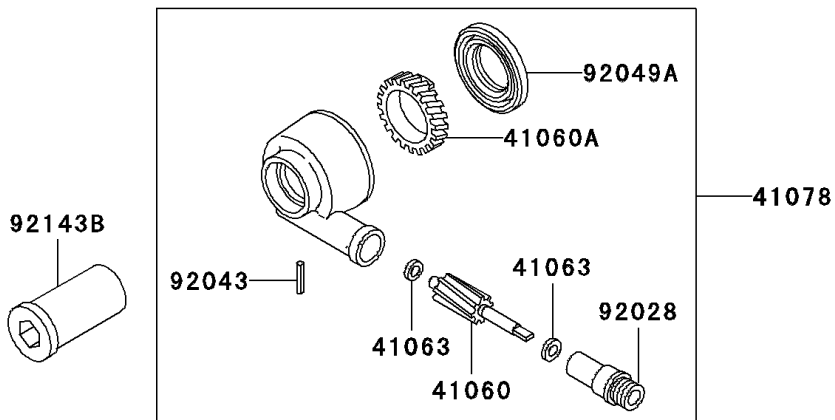

1998 Ninja® ZX™-7R PARTS DIAGRAM

Front Wheel

F2230

1998 Ninja® ZX™-7R PARTS LIST

Front Wheel

ITEM NAME	PART NUMBER	QUANTITY
BEARING-BALL,#6005UU (Ref # 601)	601B6005UU	2
GEAR-METER SCREW,9T (Ref # 41060)	41060-1140	1
GEAR-METER SCREW,24T (Ref # 41060A)	41060-1141	1
WASHER,5.1X9X0.4 (Ref # 41063)	41063-001	2
RECEIVER-SPEEDOMETER (Ref # 41064)	41064-1055	1
AXLE,FR (Ref # 41068)	41068-1327	1
WHEEL-ASSY,FR,P.C.GRAY (Ref # 41073)	41073-1496-DH	1
CASE-ASSY-METER GEAR (Ref # 41078)	41078-1082	1
BUSHING,METER GEAR CASE (Ref # 92028)	92028-1634	1
RING-SNAP,47MM (Ref # 92033)	92033-1042	2
PIN,SPRING,3X18 (Ref # 92043)	92043-1454	1
SEAL-OIL,BJN 32 47 5 (Ref # 92049)	92049-1377	1
SEAL-OIL,BJN-C2 35 52 5 (Ref # 92049A)	92049-1378	1
COLLAR,FR HUB,L=94 (Ref # 92143)	92143-1476	1
COLLAR,FR AXLE,RH,L=17.5 (Ref # 92143A)	92143-1477	1
COLLAR,FR AXLE,LH,L=44.5 (Ref # 92143B)	92143-1478	1