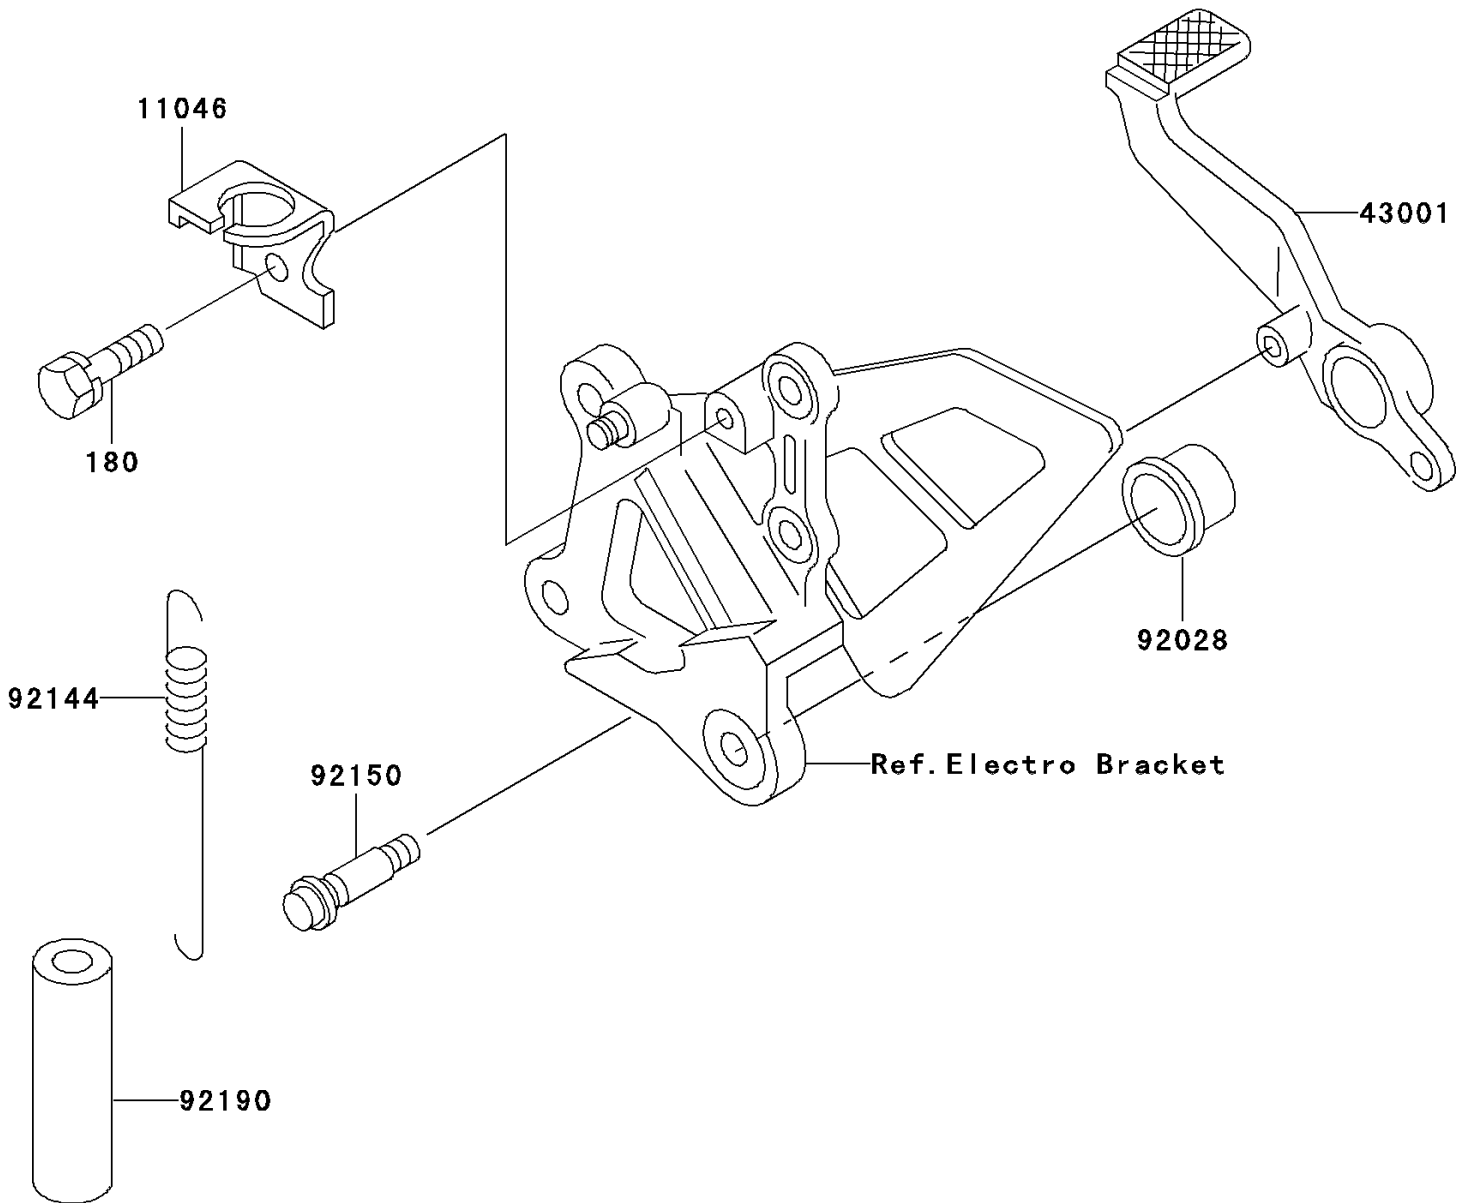

1996 Ninja[®] ZX[™]-7R PARTS DIAGRAM

Brake Pedal/Torque Link

F2260

1996 Ninja® ZX™-7R PARTS LIST

Brake Pedal/Torque Link

ITEM NAME	PART NUMBER	QUANTITY
BOLT-UPSET-WS (Ref # 180)	180H0614	1
BRACKET,REAR BRAKE SWITCH (Ref # 11046)	11046-1252	1
LEVER-BRAKE,PEDAL (Ref # 43001)	43001-1274	1
BUSHING (Ref # 92028)	92028-1576	1
SPRING,BRAKE PEDAL RETURN (Ref # 92144)	92144-1421	1
BOLT (Ref # 92150)	92150-1439	1
TUBE (Ref # 92190)	92190-1170	1