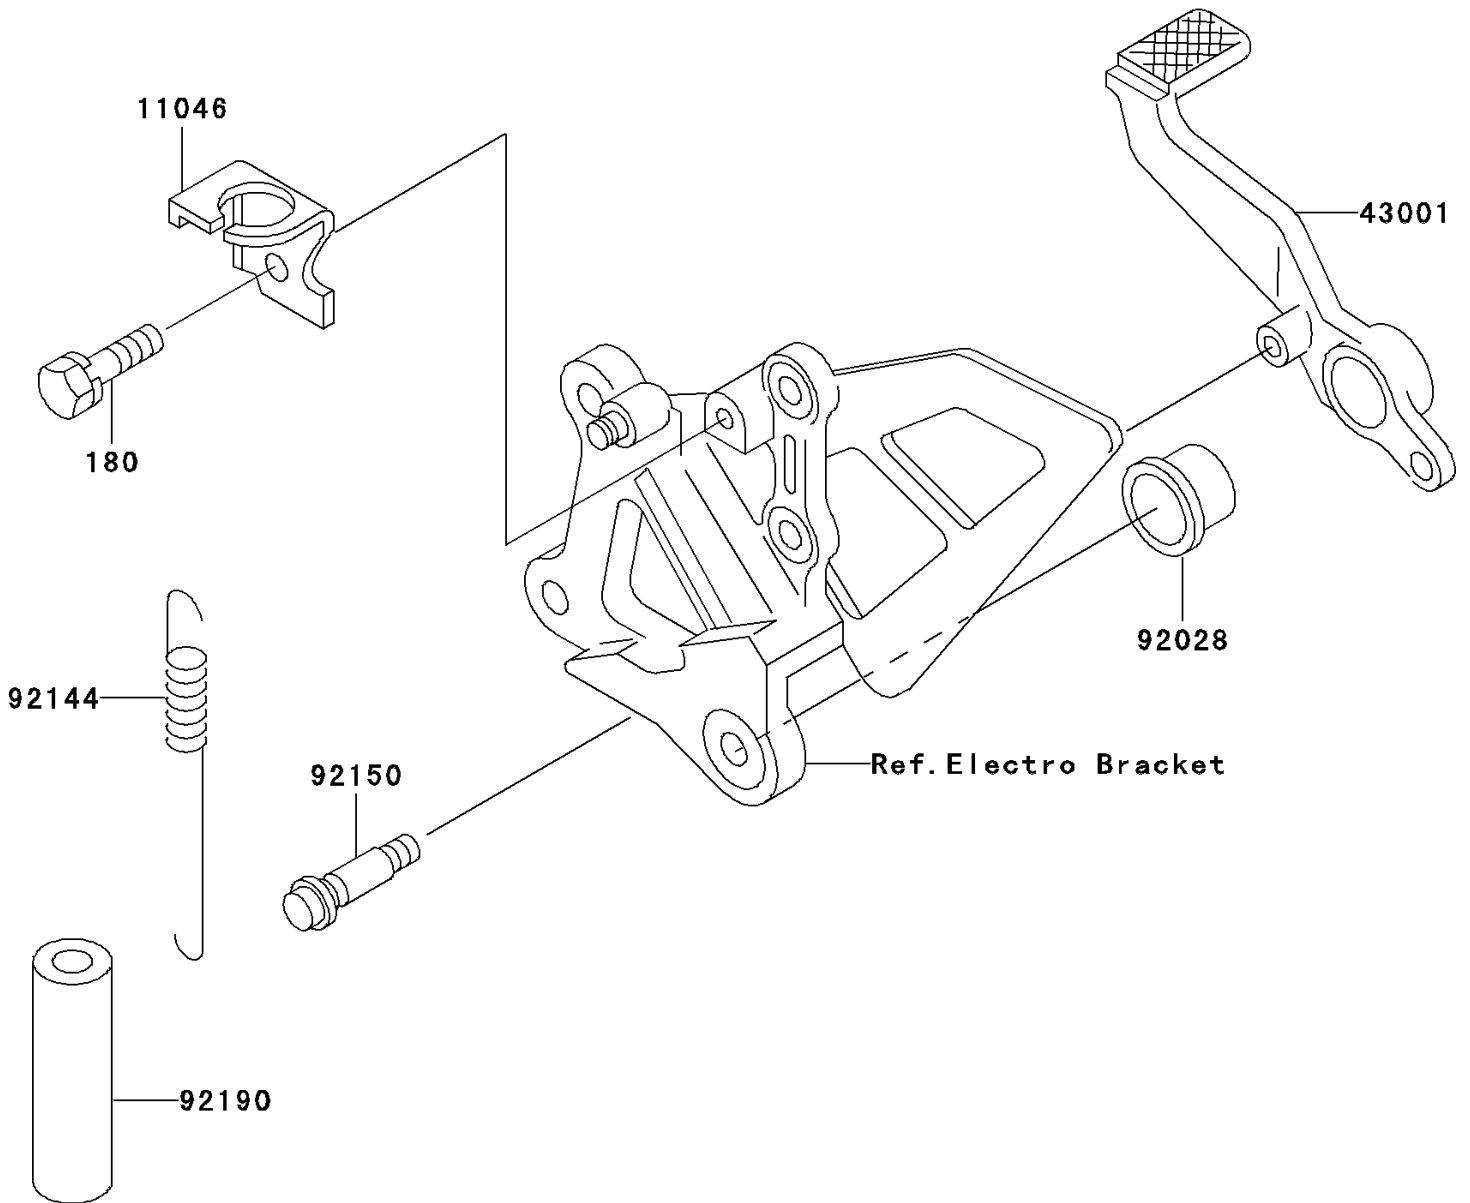

1998 Ninja® ZX™-7R PARTS DIAGRAM

Brake Pedal/Torque Link

F2260

1998 Ninja® ZX™-7R PARTS LIST

Brake Pedal/Torque Link

ITEM NAME	PART NUMBER	QUANTITY
BOLT-UPSET-WS (Ref # 180)	180H0614	1
BRACKET,REAR BRAKE SWITCH (Ref # 11046)	11046-1252	1
LEVER-BRAKE,PEDAL (Ref # 43001)	43001-1274	1
BUSHING (Ref # 92028)	92028-1576	1
SPRING,BRAKE PEDAL RETURN (Ref # 92144)	92144-1421	1
BOLT (Ref # 92150)	92150-1439	1
TUBE (Ref # 92190)	92190-1170	1