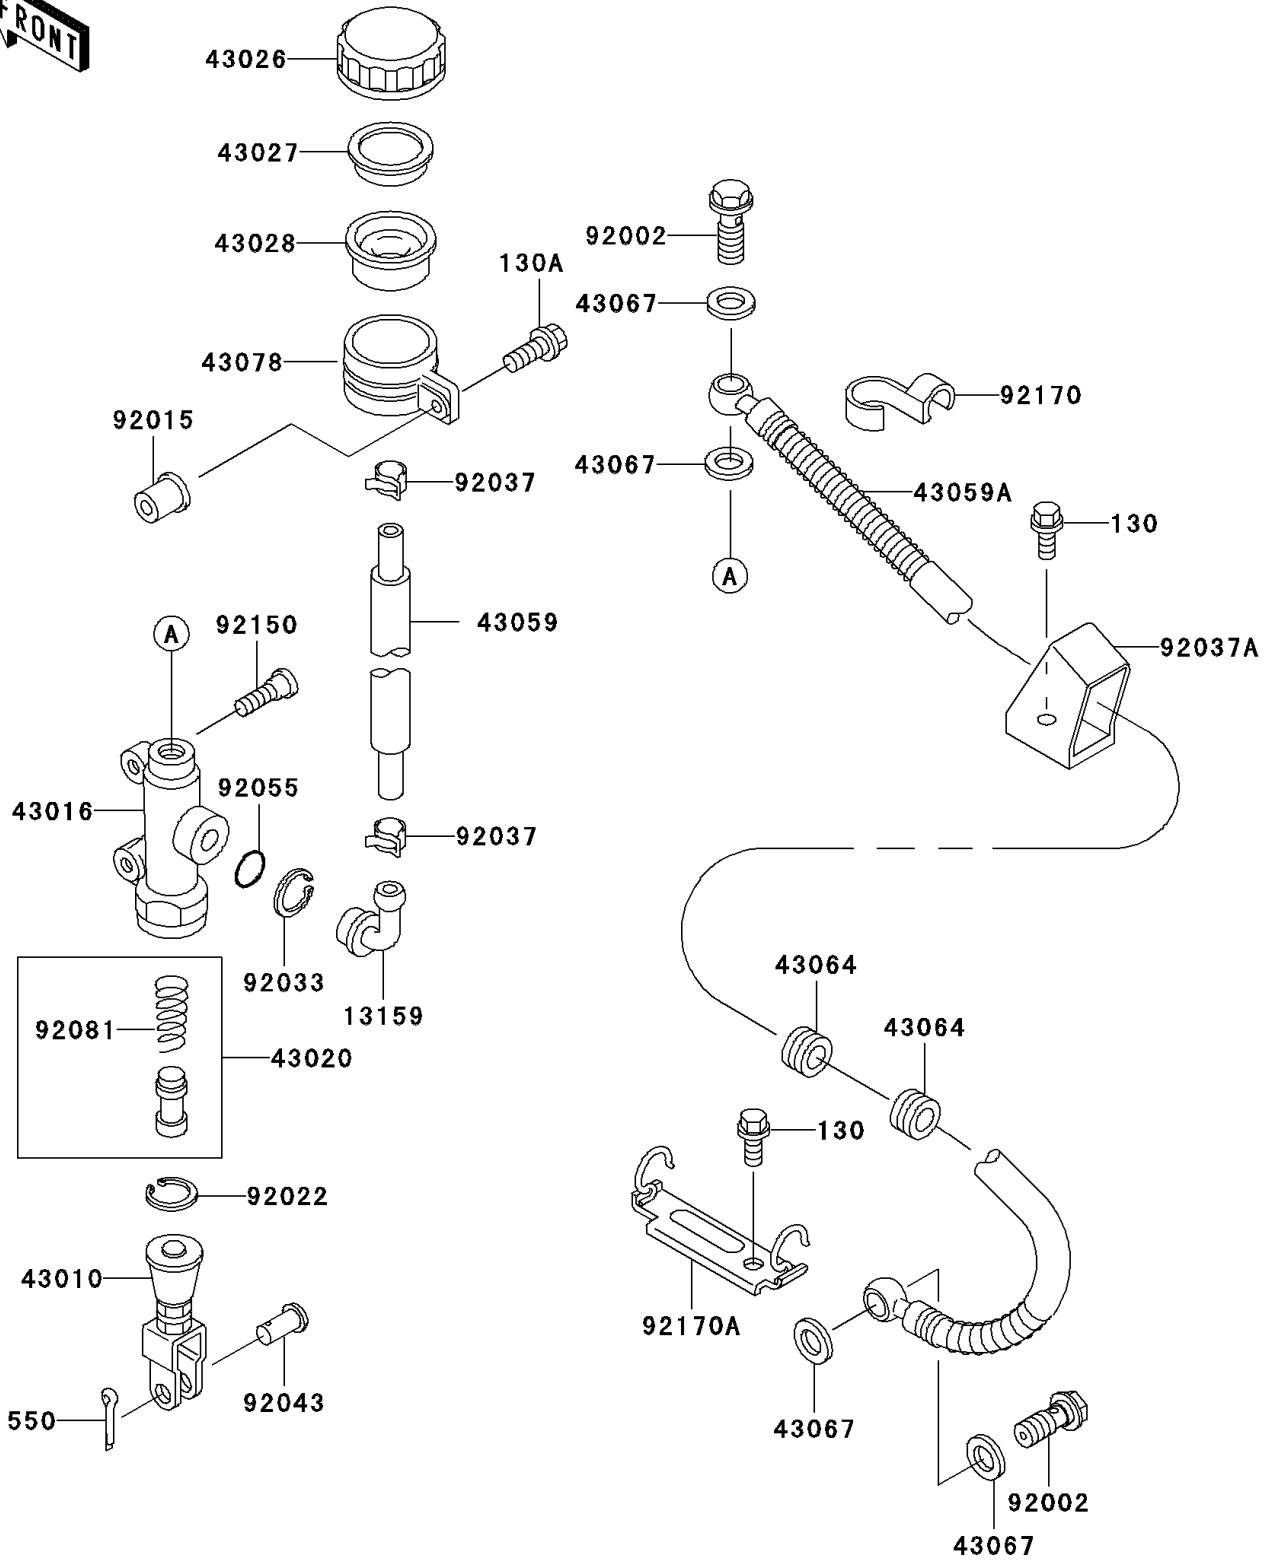

# 1996 Ninja® ZX™-7R PARTS DIAGRAM

Rear Master Cylinder

F2293

# 1996 Ninja® ZX™-7R PARTS LIST

## Rear Master Cylinder

ITEM NAME	PART NUMBER	QUANTITY
BOLT-FLANGED (Ref # 130)	130J0610	3
BOLT-FLANGED,6X25 (Ref # 130A)	130J0625	1
PIN-COTTER,2.0X15 (Ref # 550)	550D2015	1
CONNECTOR,RR MASTER CYLINDER (Ref # 13159)	13159-1052	1
ROD-ASSY-BRAKE (Ref # 43010)	43010-1062	1
CYLINDER-MASTER,RR (Ref # 43016)	43016-1212	1
PISTON-COMP-BRAKE (Ref # 43020)	43020-1057	1
CAP-BRAKE (Ref # 43026)	43026-1051	1
PLATE-DIAPHRAGM (Ref # 43027)	43027-1051	1
DIAPHRAGM,MASTER CYLINDER (Ref # 43028)	43028-1057	1
HOSE-BRAKE,RR (Ref # 43059A)	43059-1938	1
GROMMET,HOSE CLAMP (Ref # 43064)	43064-006	2
WASHER,10.5X15X1.5 (Ref # 43067)	43067-001	4
RESERVOIR,RR MASTER CYLINDER (Ref # 43078)	43078-1082	1
BOLT,OIL,L=23 (Ref # 92002)	92002-1888	2
NUT (Ref # 92015)	92015-1700	1
WASHER,CIRCRIP (Ref # 92022)	92022-1601	1
RING-SNAP,20.5MM (Ref # 92033)	92033-1186	1
CLAMP,BRAKE HOSE (Ref # 92037)	92037-1547	2
CLAMP,HOSE (Ref # 92037A)	92037-1896	1
PIN,8MM (Ref # 92043)	92043-1303	1
RING-O,MASTER CYLINDER (Ref # 92055)	92055-1251	1
SPRING,MASTER CYLINDER (Ref # 92081)	92081-1737	1
BOLT,SOCKET,8X25 (Ref # 92150)	92150-1837	2
CLAMP,HOSE (Ref # 92170)	92170-1097	1
CLAMP,HOSE (Ref # 92170A)	92170-1367	1
HOSE-BRAKE,RR MASTER CYLINDER (Ref # 43059)	43059-1911	1