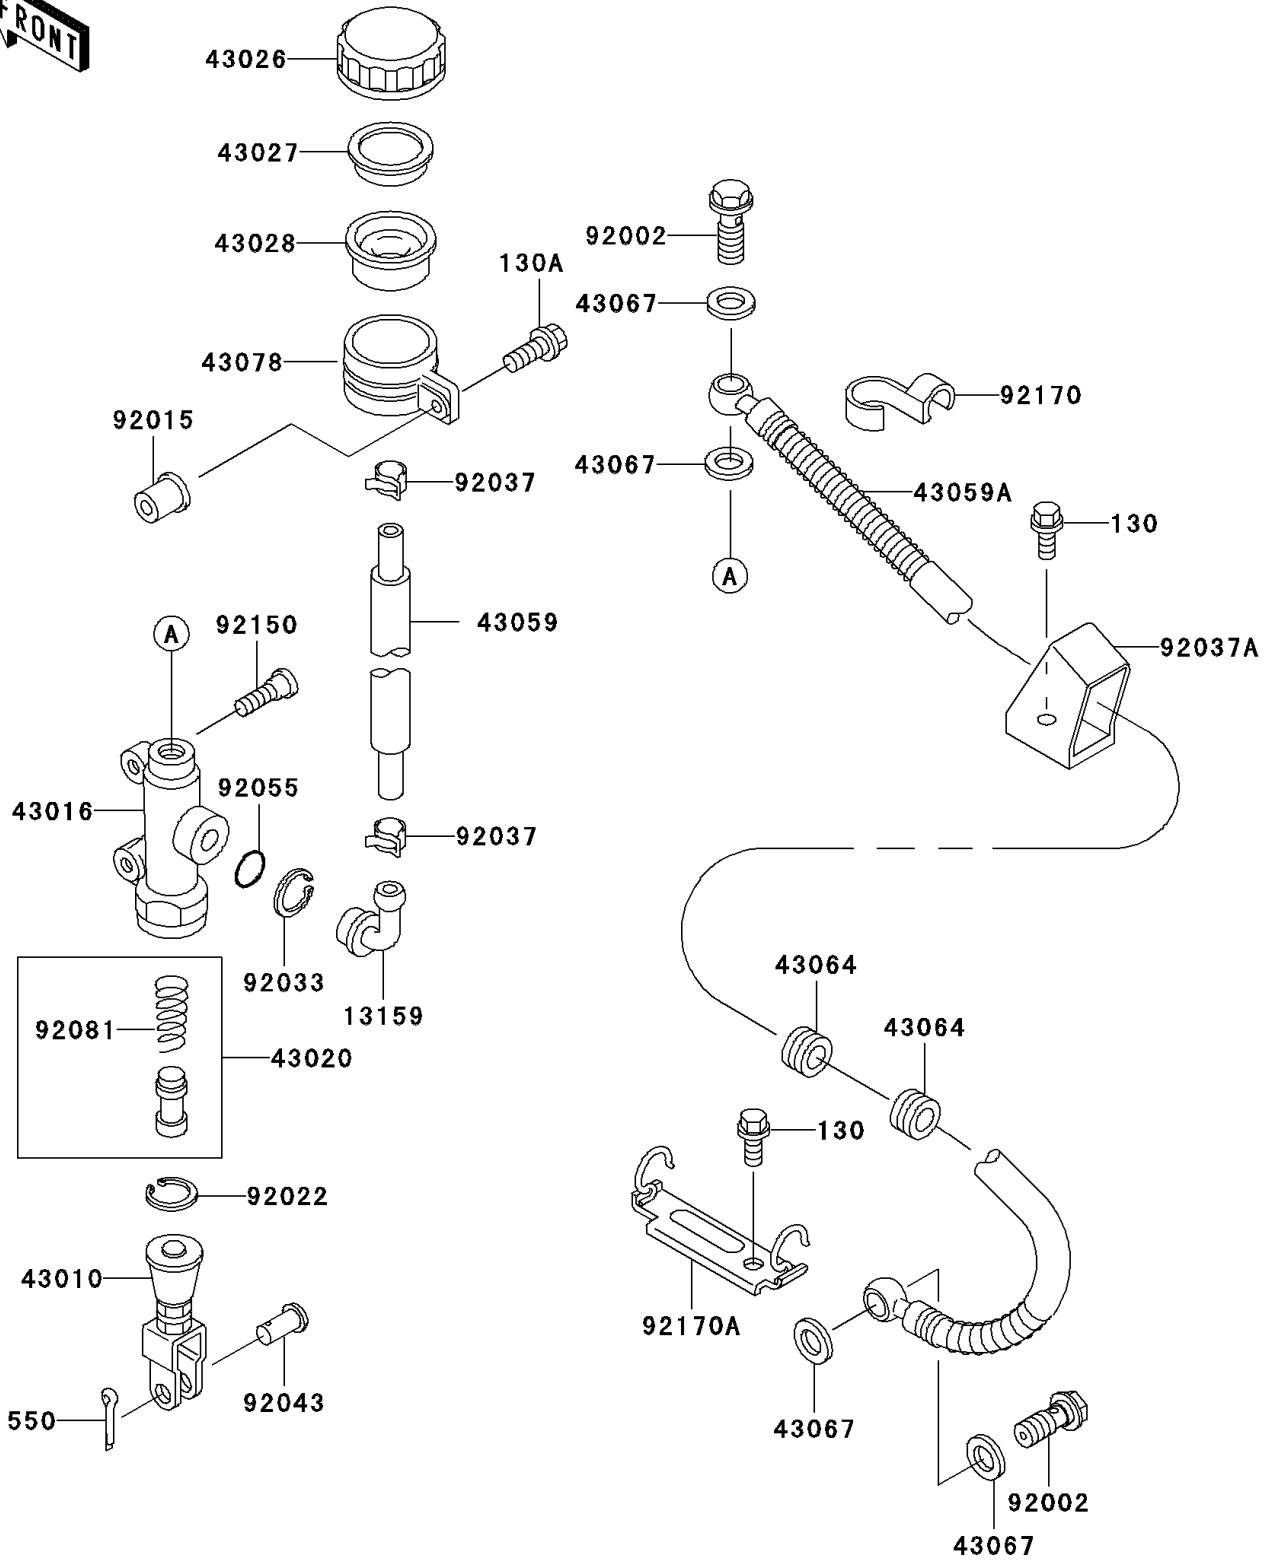

1998 Ninja® ZX™-7R PARTS DIAGRAM

Rear Master Cylinder

F2293

1998 Ninja® ZX™-7R PARTS LIST

Rear Master Cylinder

ITEM NAME	PART NUMBER	QUANTITY
BOLT-FLANGED (Ref # 130)	130J0610	3
BOLT-FLANGED,6X25 (Ref # 130A)	130J0625	1
PIN-COTTER,2.0X15 (Ref # 550)	550D2015	1
CONNECTOR,RR MASTER CYLINDER (Ref # 13159)	13159-1052	1
ROD-ASSY-BRAKE (Ref # 43010)	43010-1062	1
CYLINDER-MASTER,RR (Ref # 43016)	43016-1212	1
PISTON-COMP-BRAKE (Ref # 43020)	43020-1057	1
CAP-BRAKE (Ref # 43026)	43026-1051	1
PLATE-DIAPHRAGM (Ref # 43027)	43027-1051	1
DIAPHRAGM,MASTER CYLINDER (Ref # 43028)	43028-1057	1
HOSE-BRAKE,RR (Ref # 43059A)	43059-1938	1
GROMMET,HOSE CLAMP (Ref # 43064)	43064-006	2
WASHER,10.5X15X1.5 (Ref # 43067)	43067-001	4
RESERVOIR,RR MASTER CYLINDER (Ref # 43078)	43078-1082	1
BOLT,OIL,L=23 (Ref # 92002)	92002-1888	2
NUT (Ref # 92015)	92015-1700	1
WASHER,CIRCRIP (Ref # 92022)	92022-1601	1
RING-SNAP,20.5MM (Ref # 92033)	92033-1186	1
CLAMP,BRAKE HOSE (Ref # 92037)	92037-1547	2
CLAMP,HOSE (Ref # 92037A)	92037-1896	1
PIN,8MM (Ref # 92043)	92043-1303	1
RING-O,MASTER CYLINDER (Ref # 92055)	92055-1251	1
SPRING,MASTER CYLINDER (Ref # 92081)	92081-1737	1
BOLT,SOCKET,8X25 (Ref # 92150)	92150-1837	2
CLAMP,HOSE (Ref # 92170)	92170-1097	1
CLAMP,HOSE (Ref # 92170A)	92170-1367	1
HOSE-BRAKE,RR MASTER CYLINDER (Ref # 43059)	43059-1911	1