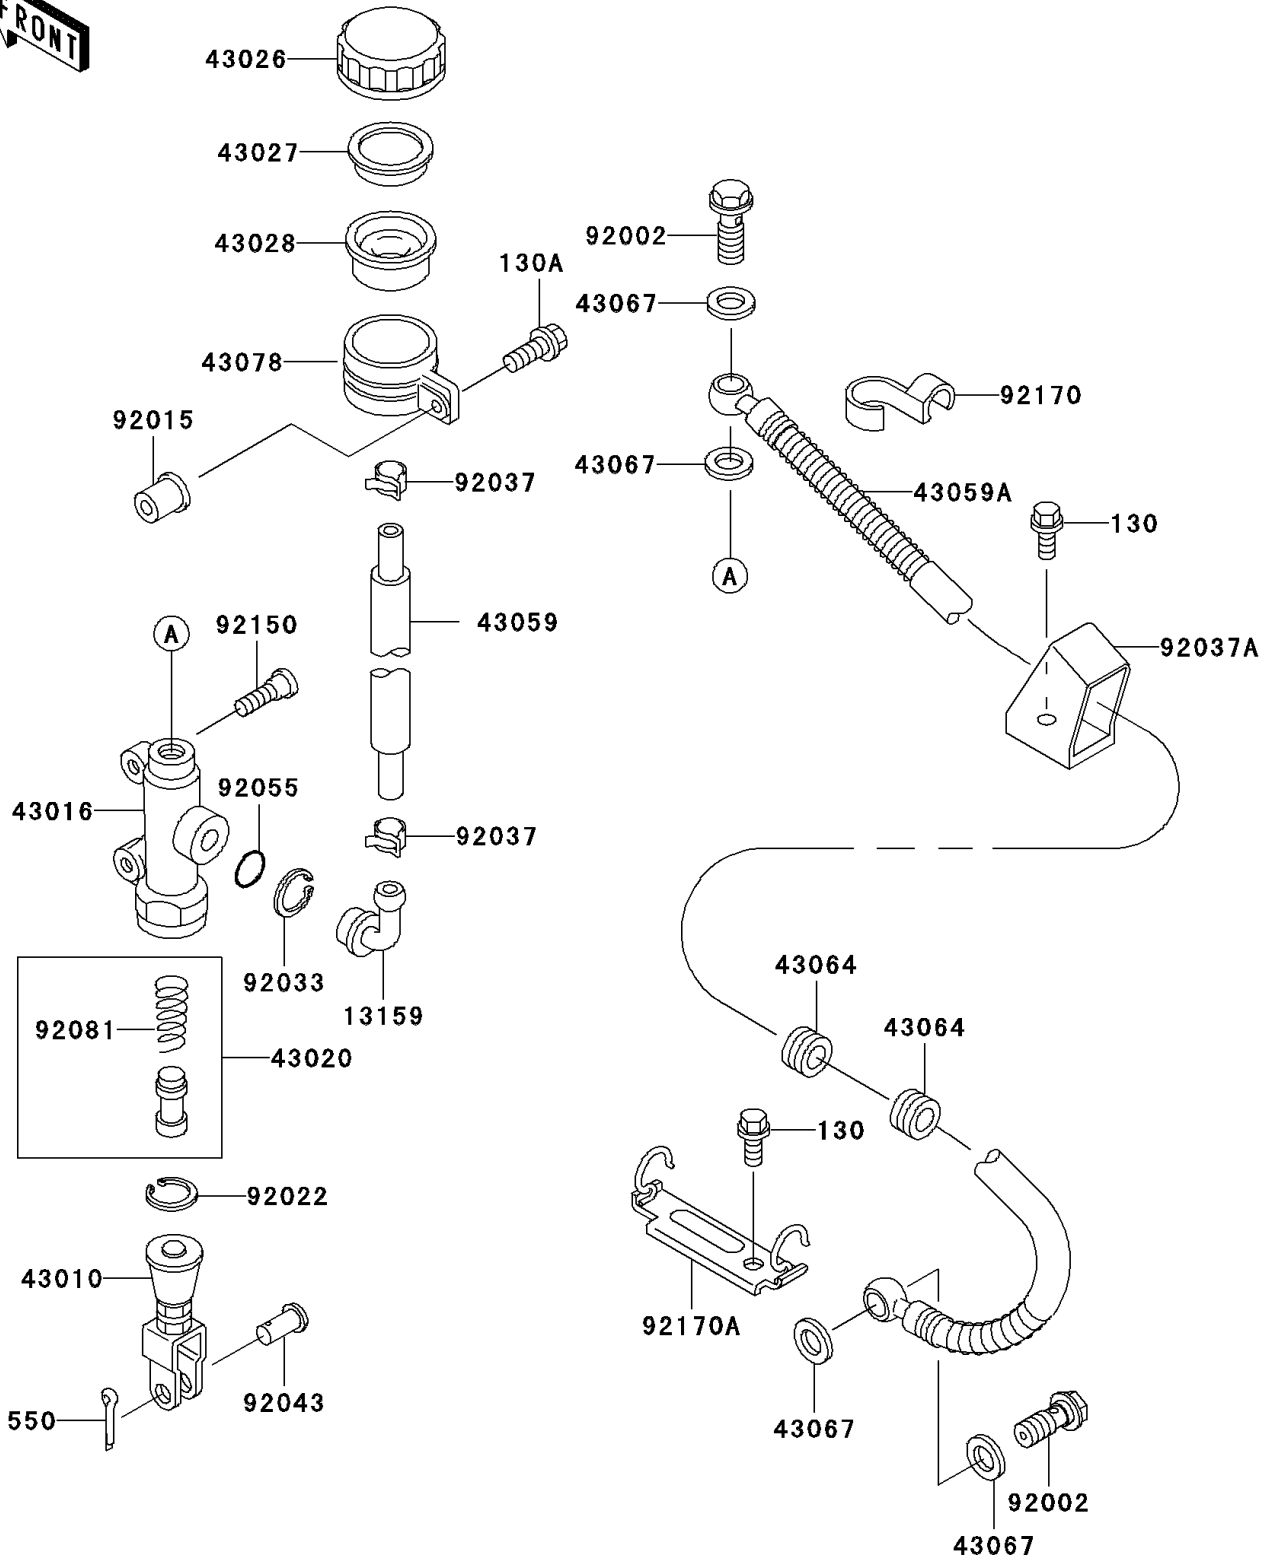

1999 Ninja® ZX™-7R PARTS DIAGRAM

Rear Master Cylinder

F2293

1999 Ninja® ZX™-7R PARTS LIST

Rear Master Cylinder

ITEM NAME	PART NUMBER	QUANTITY
BOLT-FLANGED (Ref # 130)	130J0610	3
BOLT-FLANGED,6X25 (Ref # 130A)	130J0625	1
PIN-COTTER,2.0X15 (Ref # 550)	550D2015	1
CONNECTOR,RR MASTER CYLINDER (Ref # 13159)	13159-1052	1
ROD-ASSY-BRAKE (Ref # 43010)	43010-1062	1
CYLINDER-MASTER,RR (Ref # 43016)	43016-1212	1
PISTON-COMP-BRAKE (Ref # 43020)	43020-1057	1
CAP-BRAKE (Ref # 43026)	43026-1051	1
PLATE-DIAPHRAGM (Ref # 43027)	43027-1051	1
DIAPHRAGM,MASTER CYLINDER (Ref # 43028)	43028-1057	1
HOSE-BRAKE,RR (Ref # 43059A)	43059-1938	1
GROMMET,HOSE CLAMP (Ref # 43064)	43064-006	2
WASHER,10.5X15X1.5 (Ref # 43067)	43067-001	4
RESERVOIR,RR MASTER CYLINDER (Ref # 43078)	43078-1082	1
BOLT,OIL,L=23 (Ref # 92002)	92002-1888	2
NUT (Ref # 92015)	92015-1700	1
WASHER,CIRCRIP (Ref # 92022)	92022-1601	1
RING-SNAP,20.5MM (Ref # 92033)	92033-1186	1
CLAMP,BRAKE HOSE (Ref # 92037)	92037-1547	2
CLAMP,HOSE (Ref # 92037A)	92037-1896	1
PIN,8MM (Ref # 92043)	92043-1303	1
RING-O,MASTER CYLINDER (Ref # 92055)	92055-1251	1
SPRING,MASTER CYLINDER (Ref # 92081)	92081-1737	1
BOLT,SOCKET,8X25 (Ref # 92150)	92150-1837	2
CLAMP,HOSE (Ref # 92170)	92170-1097	1
CLAMP,HOSE (Ref # 92170A)	92170-1367	1
HOSE-BRAKE,RR MASTER CYLINDER (Ref # 43059)	43059-1911	1