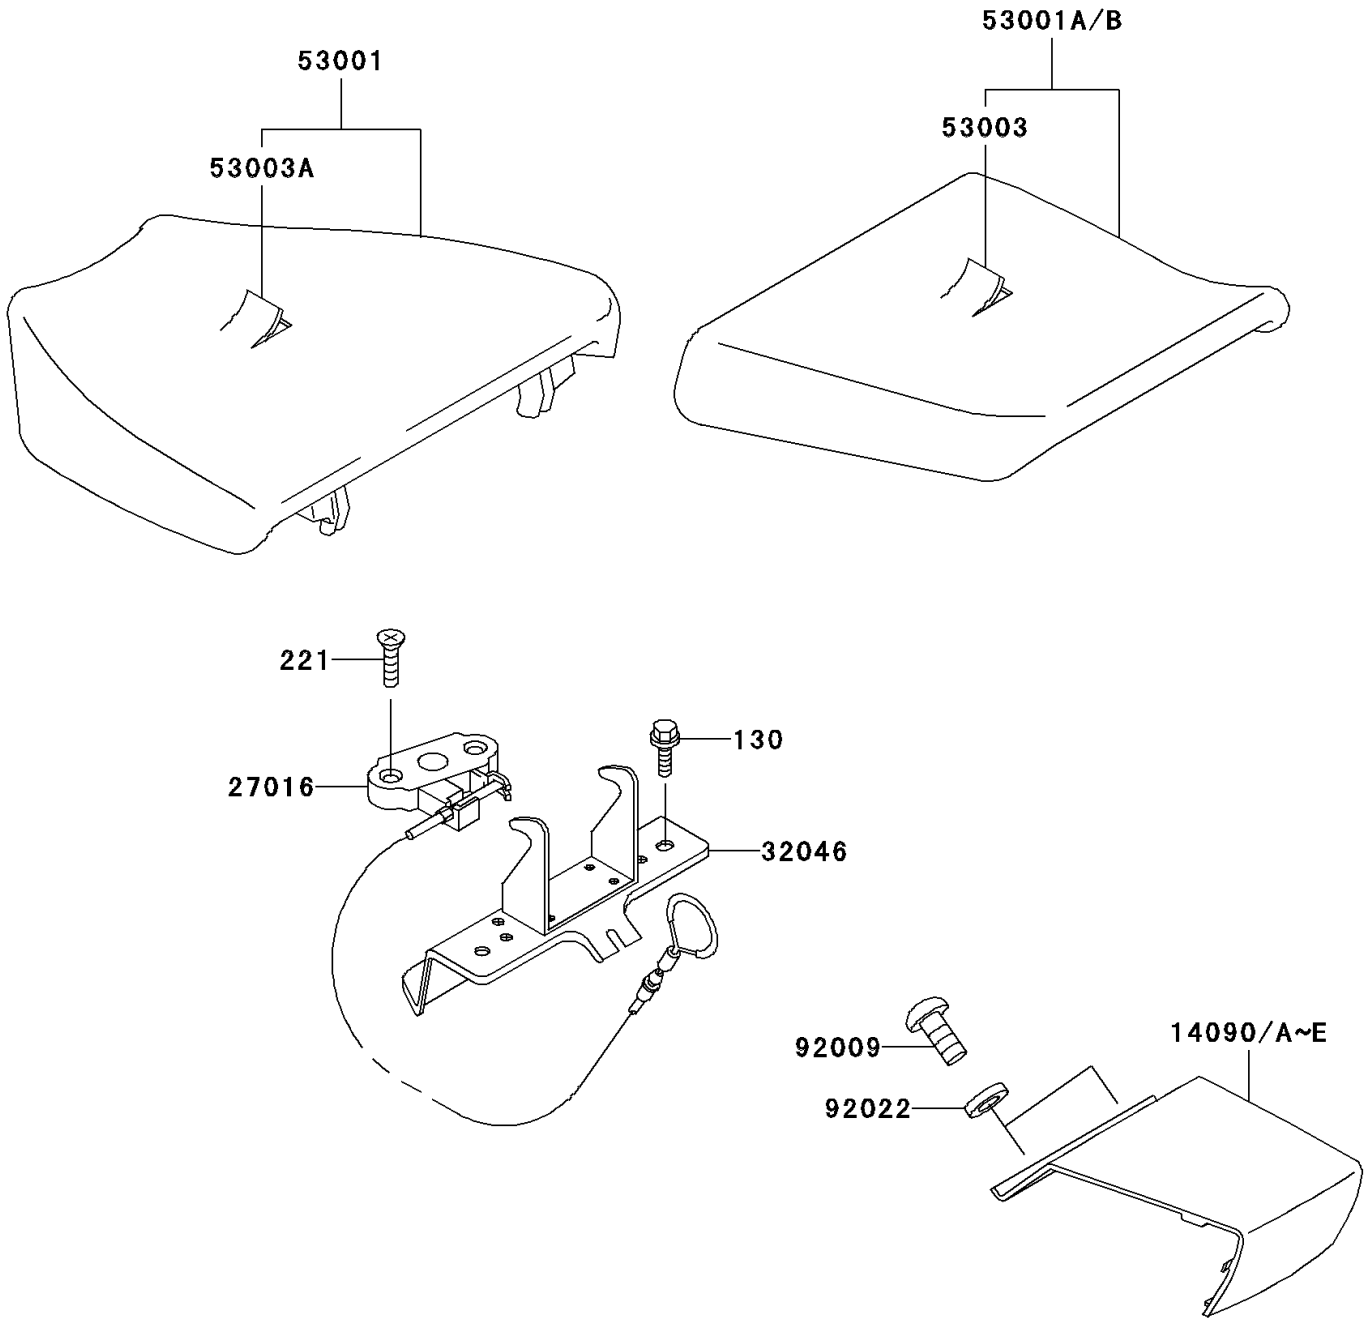

1996 Ninja[®] ZX[™]-7R PARTS DIAGRAM

Seat

F2510

1996 Ninja® ZX™-7R PARTS LIST

Seat

ITEM NAME	PART NUMBER	QUANTITY
BOLT-FLANGED,6X16,BLACK (Ref # 130)	130J0616	2
SCREW-CSK-CROS,6X20 (Ref # 221)	221B0620	2
COVER,TAIL,CNT,C.P.RED (Ref # 14090)	14090-1633-A5	1
COVER,TAIL,CNT,J.S.VIOLET (Ref # 14090D)	14090-1633-23	1
LOCK-ASSY,SEAT (Ref # 27016)	27016-1107	1
BRACKET-SEAT (Ref # 32046)	32046-1420	1
SEAT-ASSY,FR,BLACK (Ref # 53001)	53001-1792-MA	1
SEAT-ASSY,RR,BLACK (Ref # 53001A)	53001-1816-MA	1
LEATHER,REAR SEAT,BLACK (Ref # 53003)	53003-1245-MA	1
LEATHER,FRONT SEAT,BLACK (Ref # 53003A)	53003-1345-MA	1
SCREW,5X16 (Ref # 92009)	92009-1654	2
WASHER,NYLON,5.3X11.5X1.5 (Ref # 92022)	92022-1521	2