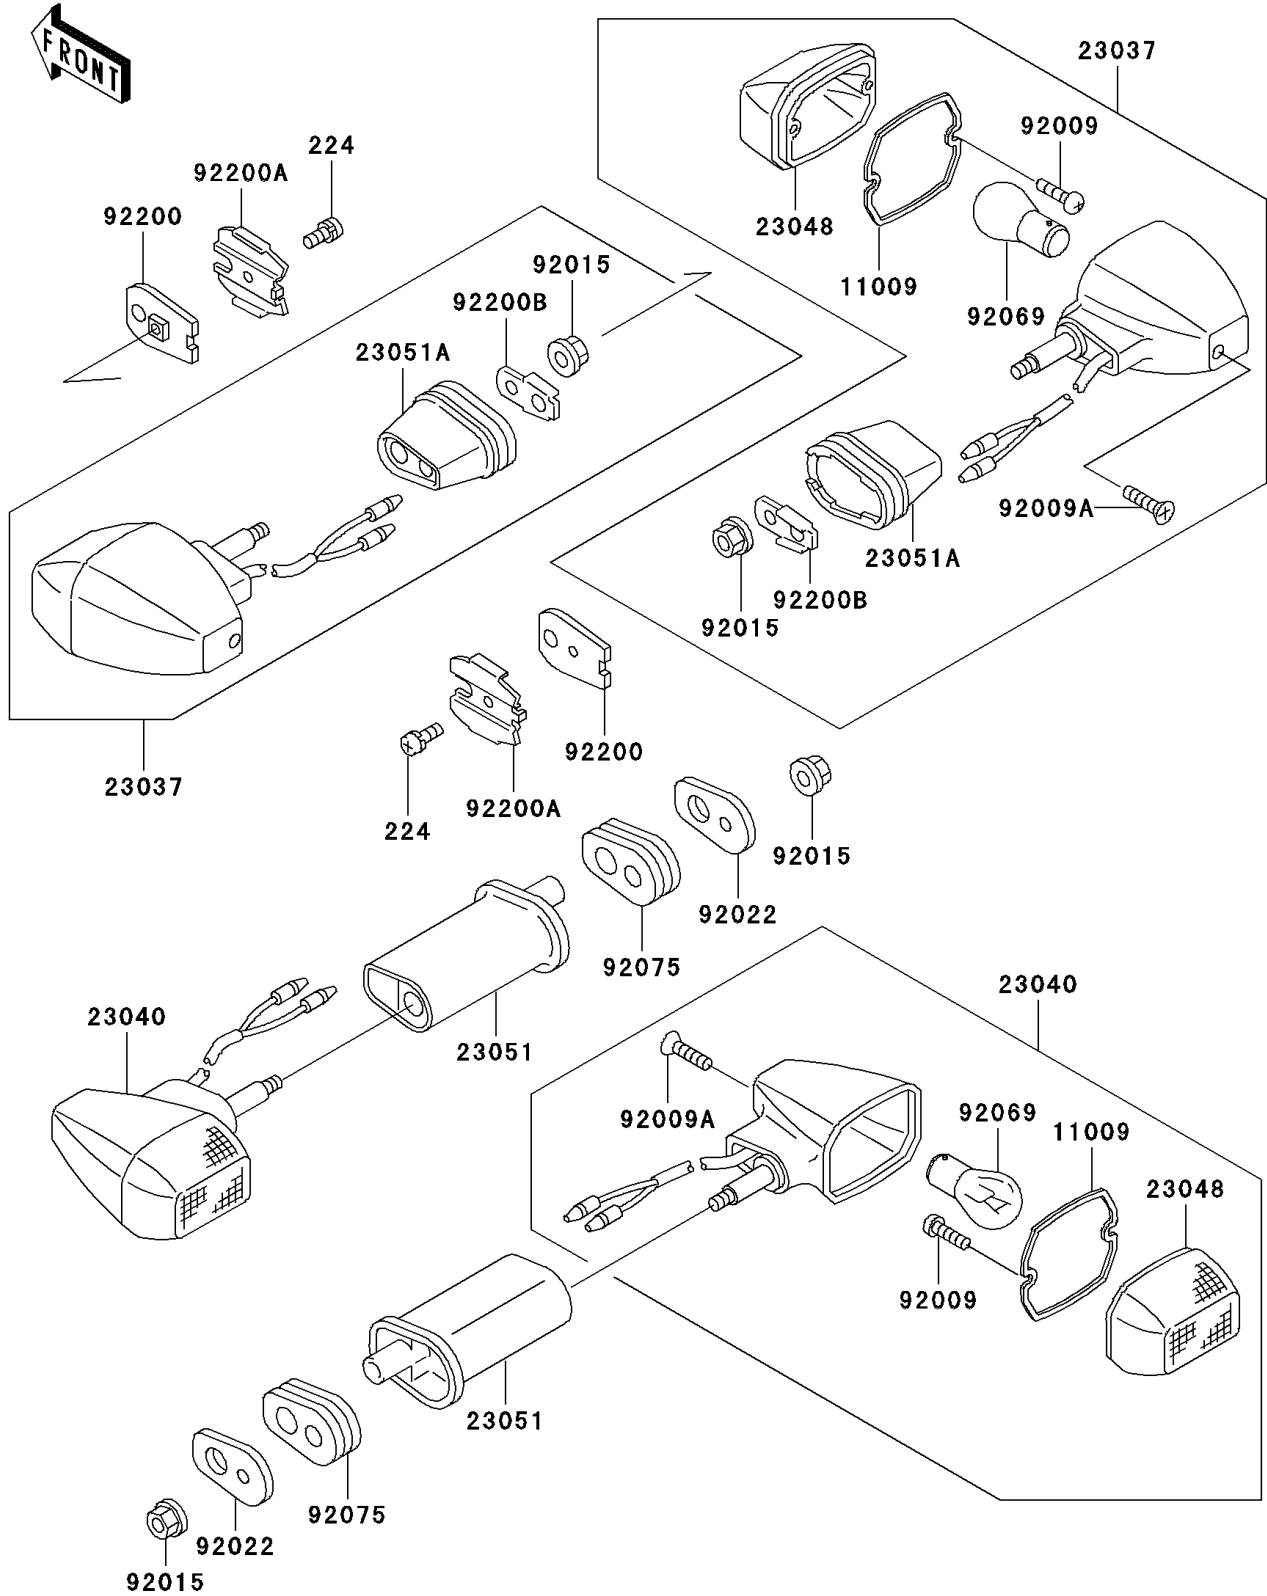

1996 Ninja® ZX™-7R PARTS DIAGRAM

Turn Signals

F2730

1996 Ninja® ZX™-7R PARTS LIST

Turn Signals

ITEM NAME	PART NUMBER	QUANTITY
SCREW-PAN-WP-CROS,4X8 (Ref # 224)	224C0408	2
GASKET,SIGNAL LAMP (Ref # 11009)	11009-1402	4
LAMP-ASSY-SIGNAL,FR (Ref # 23037)	23037-1257	2
LAMP-SIGNAL,RR (Ref # 23040)	23040-1195	2
LENS-SIGNAL LAMP (Ref # 23048)	23048-1054	4
BRACKET-SIGNAL LAMP (Ref # 23051)	23051-1164	2
BRACKET-SIGNAL LAMP,FR (Ref # 23051A)	23051-1207	2
SCREW,TAPPING,3X16 (Ref # 92009)	92009-1115	8
SCREW,TAPPING,4X20 (Ref # 92009A)	92009-1304	4
NUT,FLANGED,6MM (Ref # 92015)	92015-1367	4
WASHER,SIGNAL LAMP (Ref # 92022)	92022-1672	2
BULB,12V 32CP(23W) (Ref # 92069)	92069-055	4
DAMPER,SIGNAL LAMP (Ref # 92075)	92075-1698	2
WASHER,SIGNAL LAMP (Ref # 92200)	92200-1015	2
WASHER,SIGNAL LAMP (Ref # 92200A)	92200-1016	2
WASHER (Ref # 92200B)	92200-1021	2