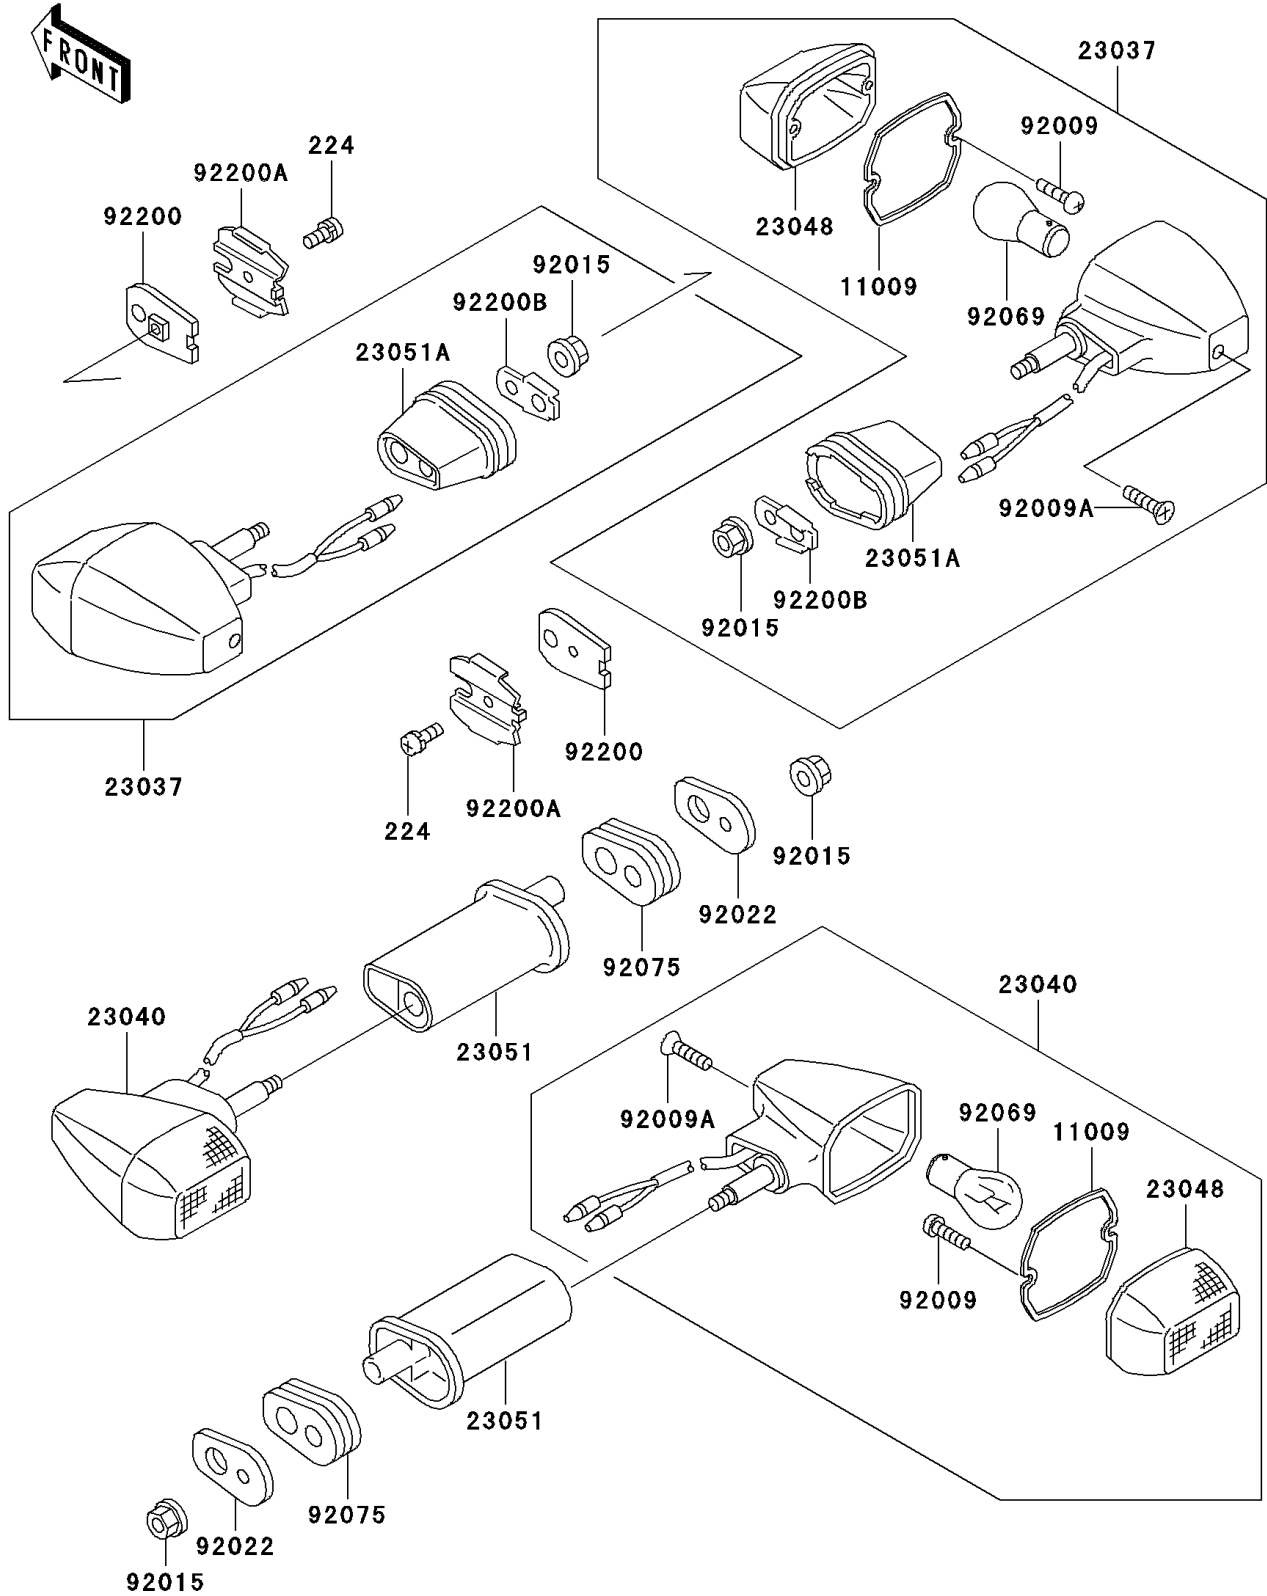

1998 Ninja® ZX™-7R PARTS DIAGRAM

Turn Signals

F2730

1998 Ninja® ZX™-7R PARTS LIST

Turn Signals

ITEM NAME	PART NUMBER	QUANTITY
SCREW-PAN-WP-CROS,4X8 (Ref # 224)	224C0408	2
GASKET,SIGNAL LAMP (Ref # 11009)	11009-1402	4
LAMP-ASSY-SIGNAL,FR (Ref # 23037)	23037-1257	2
LAMP-SIGNAL,RR (Ref # 23040)	23040-1195	2
LENS-SIGNAL LAMP (Ref # 23048)	23048-1054	4
BRACKET-SIGNAL LAMP (Ref # 23051)	23051-1164	2
BRACKET-SIGNAL LAMP,FR (Ref # 23051A)	23051-1207	2
SCREW,TAPPING,3X16 (Ref # 92009)	92009-1115	8
SCREW,TAPPING,4X20 (Ref # 92009A)	92009-1304	4
NUT,FLANGED,6MM (Ref # 92015)	92015-1367	4
WASHER,SIGNAL LAMP (Ref # 92022)	92022-1672	2
BULB,12V 32CP(23W) (Ref # 92069)	92069-055	4
DAMPER,SIGNAL LAMP (Ref # 92075)	92075-1698	2
WASHER,SIGNAL LAMP (Ref # 92200)	92200-1015	2
WASHER,SIGNAL LAMP (Ref # 92200A)	92200-1016	2
WASHER (Ref # 92200B)	92200-1021	2