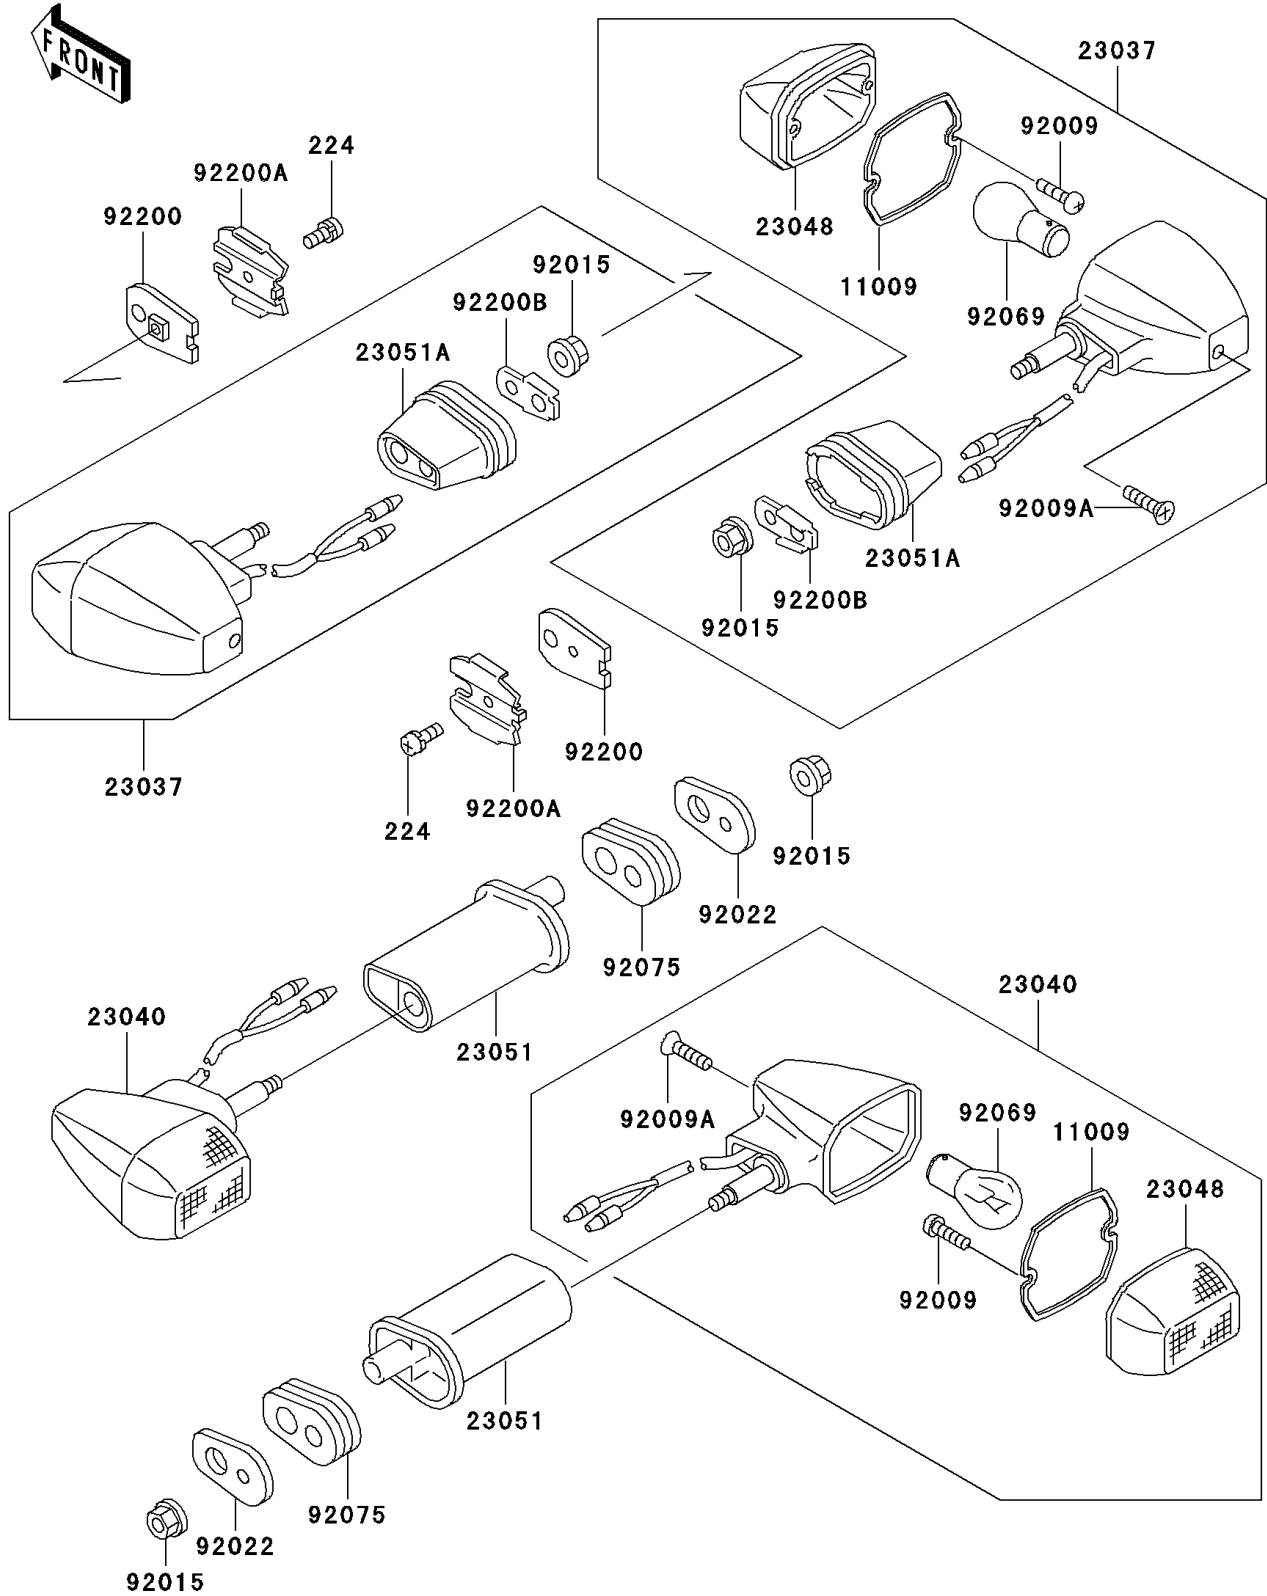

1999 Ninja® ZX™-7R PARTS DIAGRAM

Turn Signals

F2730

1999 Ninja® ZX™-7R PARTS LIST

Turn Signals

ITEM NAME	PART NUMBER	QUANTITY
SCREW-PAN-WP-CROS,4X8 (Ref # 224)	224C0408	2
GASKET,SIGNAL LAMP (Ref # 11009)	11009-1402	4
LAMP-ASSY-SIGNAL,FR (Ref # 23037)	23037-1257	2
LAMP-SIGNAL,RR (Ref # 23040)	23040-1195	2
LENS-SIGNAL LAMP (Ref # 23048)	23048-1054	4
BRACKET-SIGNAL LAMP (Ref # 23051)	23051-1164	2
BRACKET-SIGNAL LAMP,FR (Ref # 23051A)	23051-1207	2
SCREW,TAPPING,3X16 (Ref # 92009)	92009-1115	8
SCREW,TAPPING,4X20 (Ref # 92009A)	92009-1304	4
NUT,FLANGED,6MM (Ref # 92015)	92015-1367	4
WASHER,SIGNAL LAMP (Ref # 92022)	92022-1672	2
BULB,12V 32CP(23W) (Ref # 92069)	92069-055	4
DAMPER,SIGNAL LAMP (Ref # 92075)	92075-1698	2
WASHER,SIGNAL LAMP (Ref # 92200)	92200-1015	2
WASHER,SIGNAL LAMP (Ref # 92200A)	92200-1016	2
WASHER (Ref # 92200B)	92200-1021	2