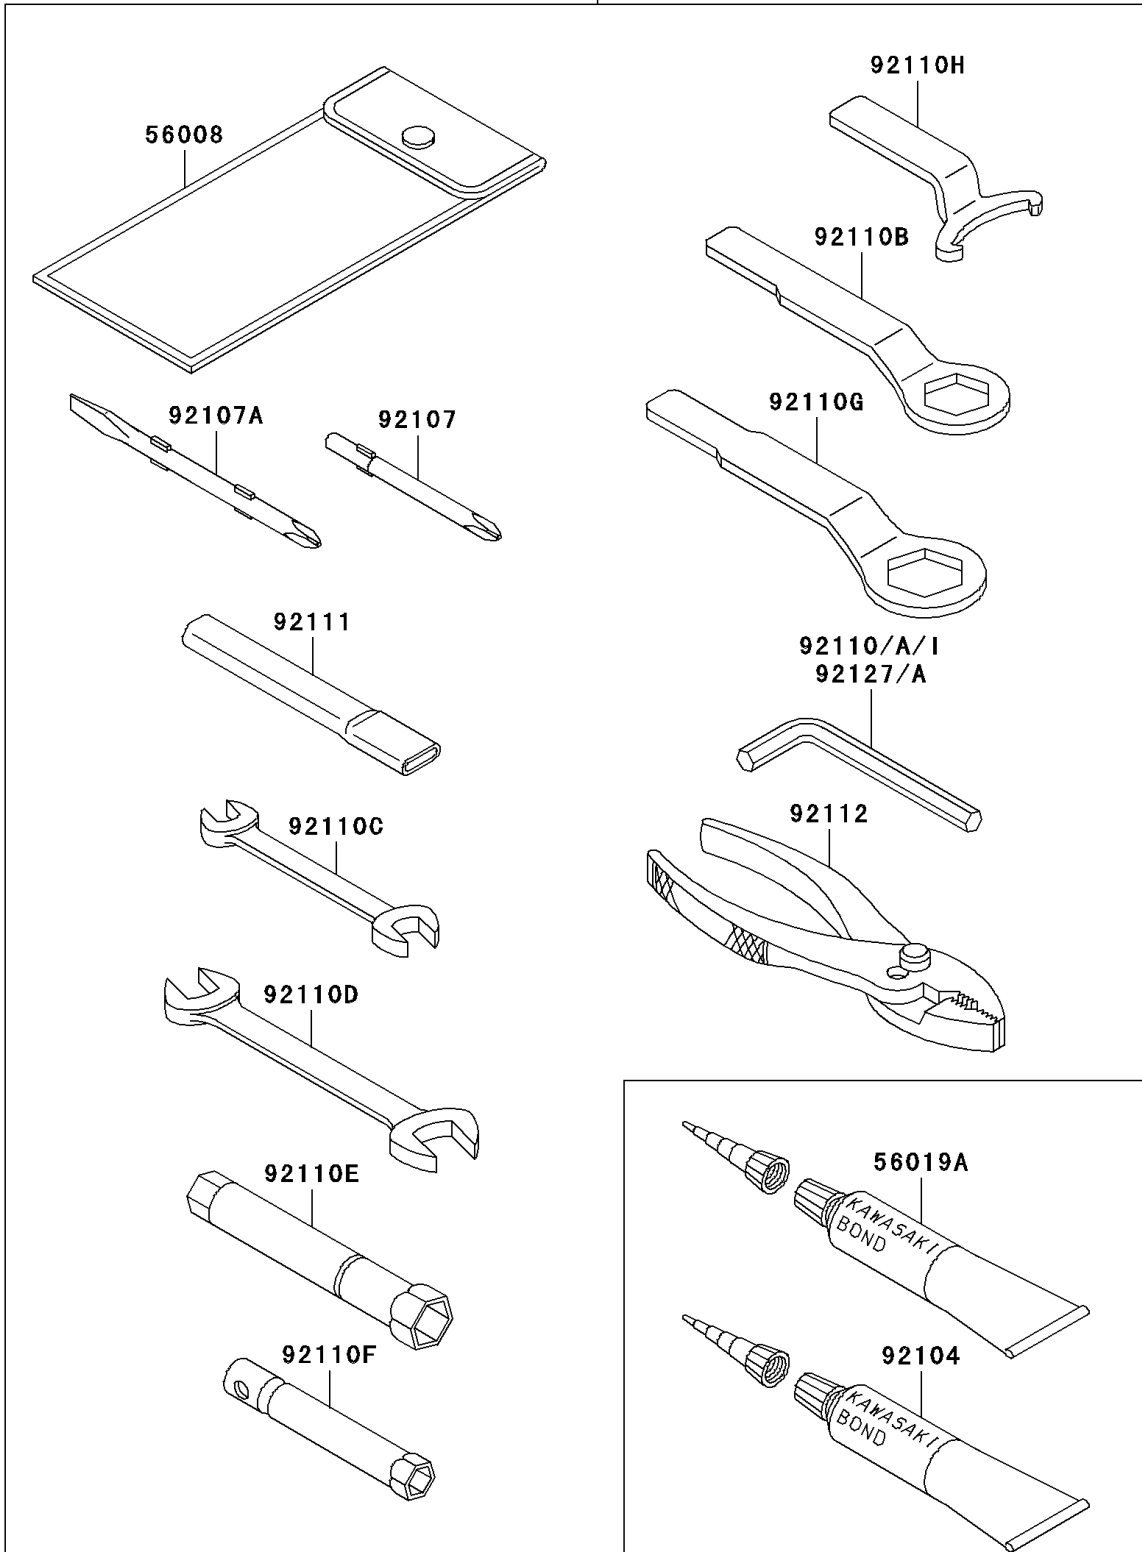

1996 Ninja® ZX™-7R PARTS DIAGRAM

Owner's Tools

56007

F2810

1996 Ninja® ZX™-7R PARTS LIST

Owner's Tools

ITEM NAME	PART NUMBER	QUANTITY
TOOL-KIT (Ref # 56007)	56007-1400	1
BAG,TOOL (Ref # 56008)	56008-006	1
THREE BOND TB1211,HT/RS,WHITE (Ref # 56019A)	56019-120	1
GASKET-LIQUID,TUBE,100G,BLACK (Ref # 92104)	92104-1003	1
TOOL-DRIVER,#3PHILLIPS (Ref # 92107)	92107-005	1
TOOL-DRIVER,#2PHILLIPS&SLOT (Ref # 92107A)	92107-1051	1
TOOL-WRENCH,ALLEN,5MM (Ref # 92110)	92110-1015	1
TOOL-WRENCH,ALLEN,3MM (Ref # 92110A)	92110-1140	1
TOOL-WRENCH,BOX END,27MM (Ref # 92110B)	92110-1147	1
TOOL-WRENCH,OPEN END,10X12 (Ref # 92110C)	92110-1152	1
TOOL-WRENCH,OPEN END,14X17 (Ref # 92110D)	92110-1153	1
TOOL-WRENCH,BOX,16MM (Ref # 92110E)	92110-1154	1
TOOL-WRENCH,BOX,10MM (Ref # 92110F)	92110-1156	1
TOOL-WRENCH,BOX END,32MM (Ref # 92110G)	92110-1161	1
TOOL-WRENCH,LEVER (Ref # 92110H)	92110-1184	1
TOOL-WRENCH,ALLEN,4MM (Ref # 92110I)	92110-3703	1
TOOL-BAR,BOX END WRENCH (Ref # 92111)	92111-1052	1
TOOL-PLIERS (Ref # 92112)	92112-003	1
TOOL-WRENCH,ALLEN,8MM (Ref # 92127)	92127-002	1
TOOL-WRENCH,ALLEN,6MM (Ref # 92127A)	92127-003	1