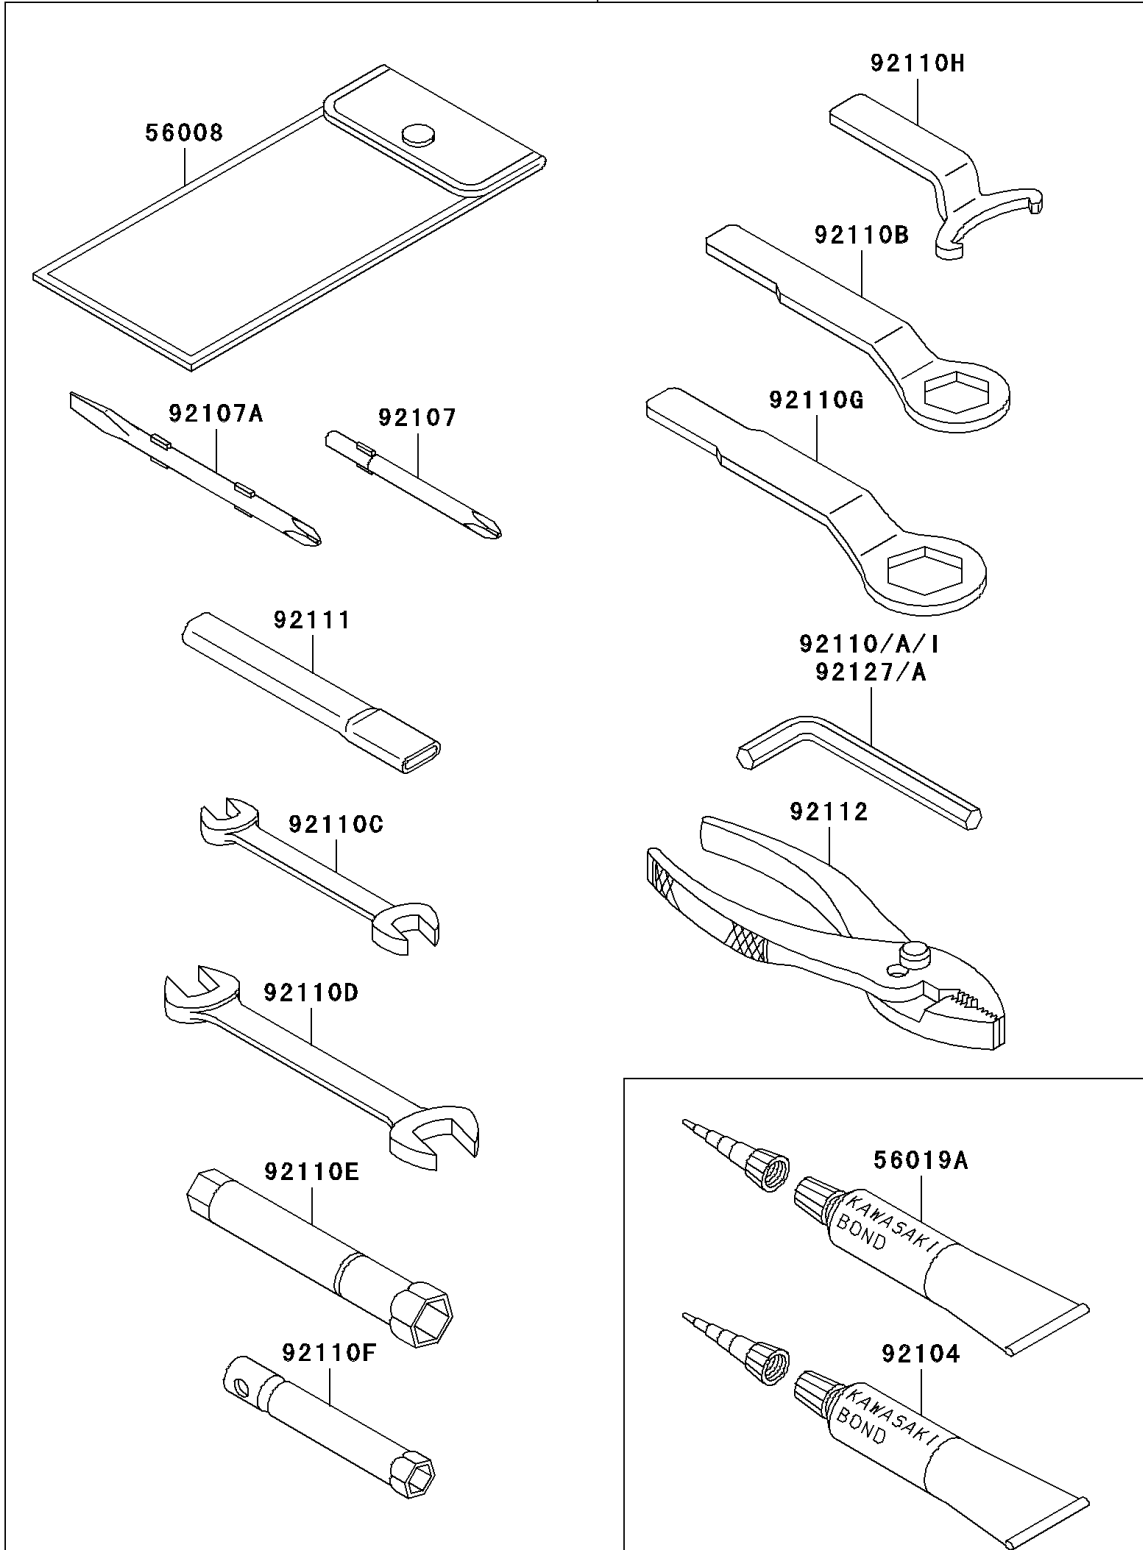

1998 Ninja® ZX™-7R PARTS DIAGRAM

Owner's Tools

56007

F2810

1998 Ninja® ZX™-7R PARTS LIST

Owner's Tools

ITEM NAME	PART NUMBER	QUANTITY
-----------	-------------	----------