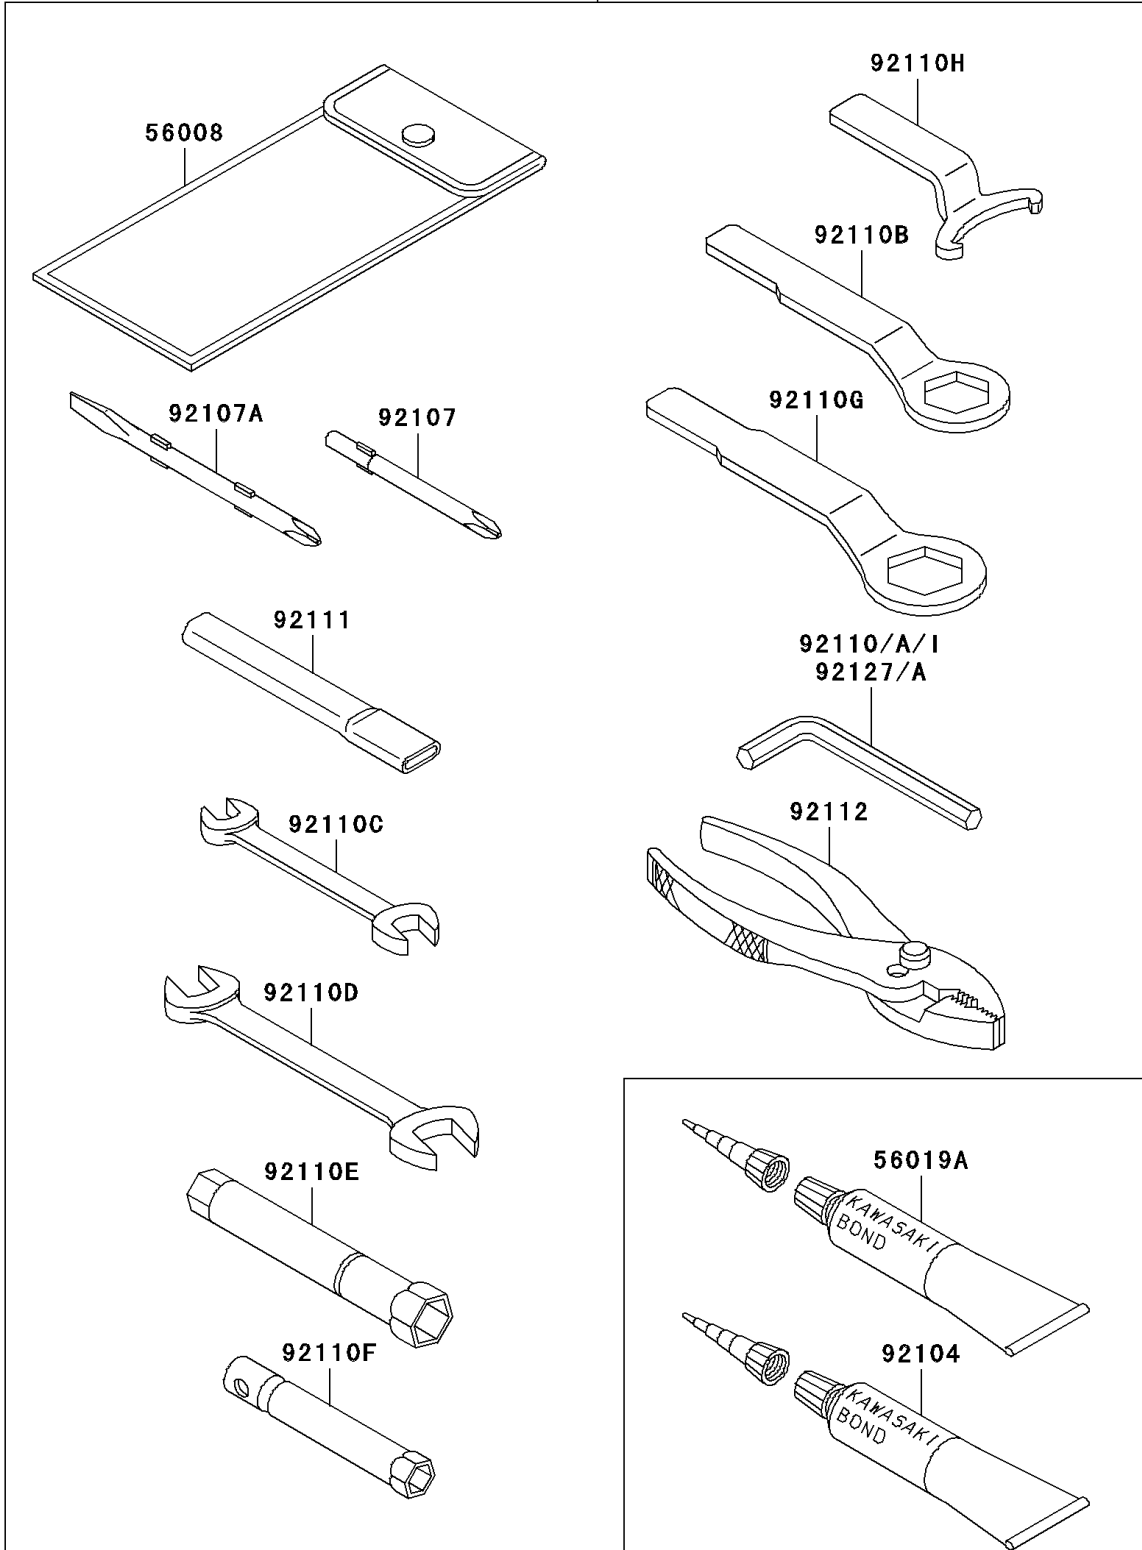

1998 Ninja® ZX™-7R PARTS DIAGRAM

Owner's Tools

56007

F2810

1998 Ninja® ZX™-7R PARTS LIST

Owner's Tools

ITEM NAME	PART NUMBER	QUANTITY
TOOL-KIT (Ref # 56007)	56007-1400	1
BAG,TOOL (Ref # 56008)	56008-006	1
THREE BOND TB1211,HT/RS,WHITE (Ref # 56019A)	56019-120	1
GASKET-LIQUID,TUBE,100G,BLACK (Ref # 92104)	92104-1003	1
TOOL-DRIVER,#3PHILLIPS (Ref # 92107)	92107-005	1
TOOL-DRIVER,#2PHILLIPS&SLOT (Ref # 92107A)	92107-1051	1
TOOL-WRENCH,ALLEN,5MM (Ref # 92110)	92110-1015	1
TOOL-WRENCH,ALLEN,3MM (Ref # 92110A)	92110-1140	1
TOOL-WRENCH,BOX END,27MM (Ref # 92110B)	92110-1147	1
TOOL-WRENCH,OPEN END,10X12 (Ref # 92110C)	92110-1152	1
TOOL-WRENCH,OPEN END,14X17 (Ref # 92110D)	92110-1153	1
TOOL-WRENCH,BOX,16MM (Ref # 92110E)	92110-1154	1
TOOL-WRENCH,BOX,10MM (Ref # 92110F)	92110-1156	1
TOOL-WRENCH,BOX END,32MM (Ref # 92110G)	92110-1161	1
TOOL-WRENCH,LEVER (Ref # 92110H)	92110-1184	1
TOOL-WRENCH,ALLEN,4MM (Ref # 92110I)	92110-3703	1
TOOL-BAR,BOX END WRENCH (Ref # 92111)	92111-1052	1
TOOL-PLIERS (Ref # 92112)	92112-003	1
TOOL-WRENCH,ALLEN,8MM (Ref # 92127)	92127-002	1
TOOL-WRENCH,ALLEN,6MM (Ref # 92127A)	92127-003	1