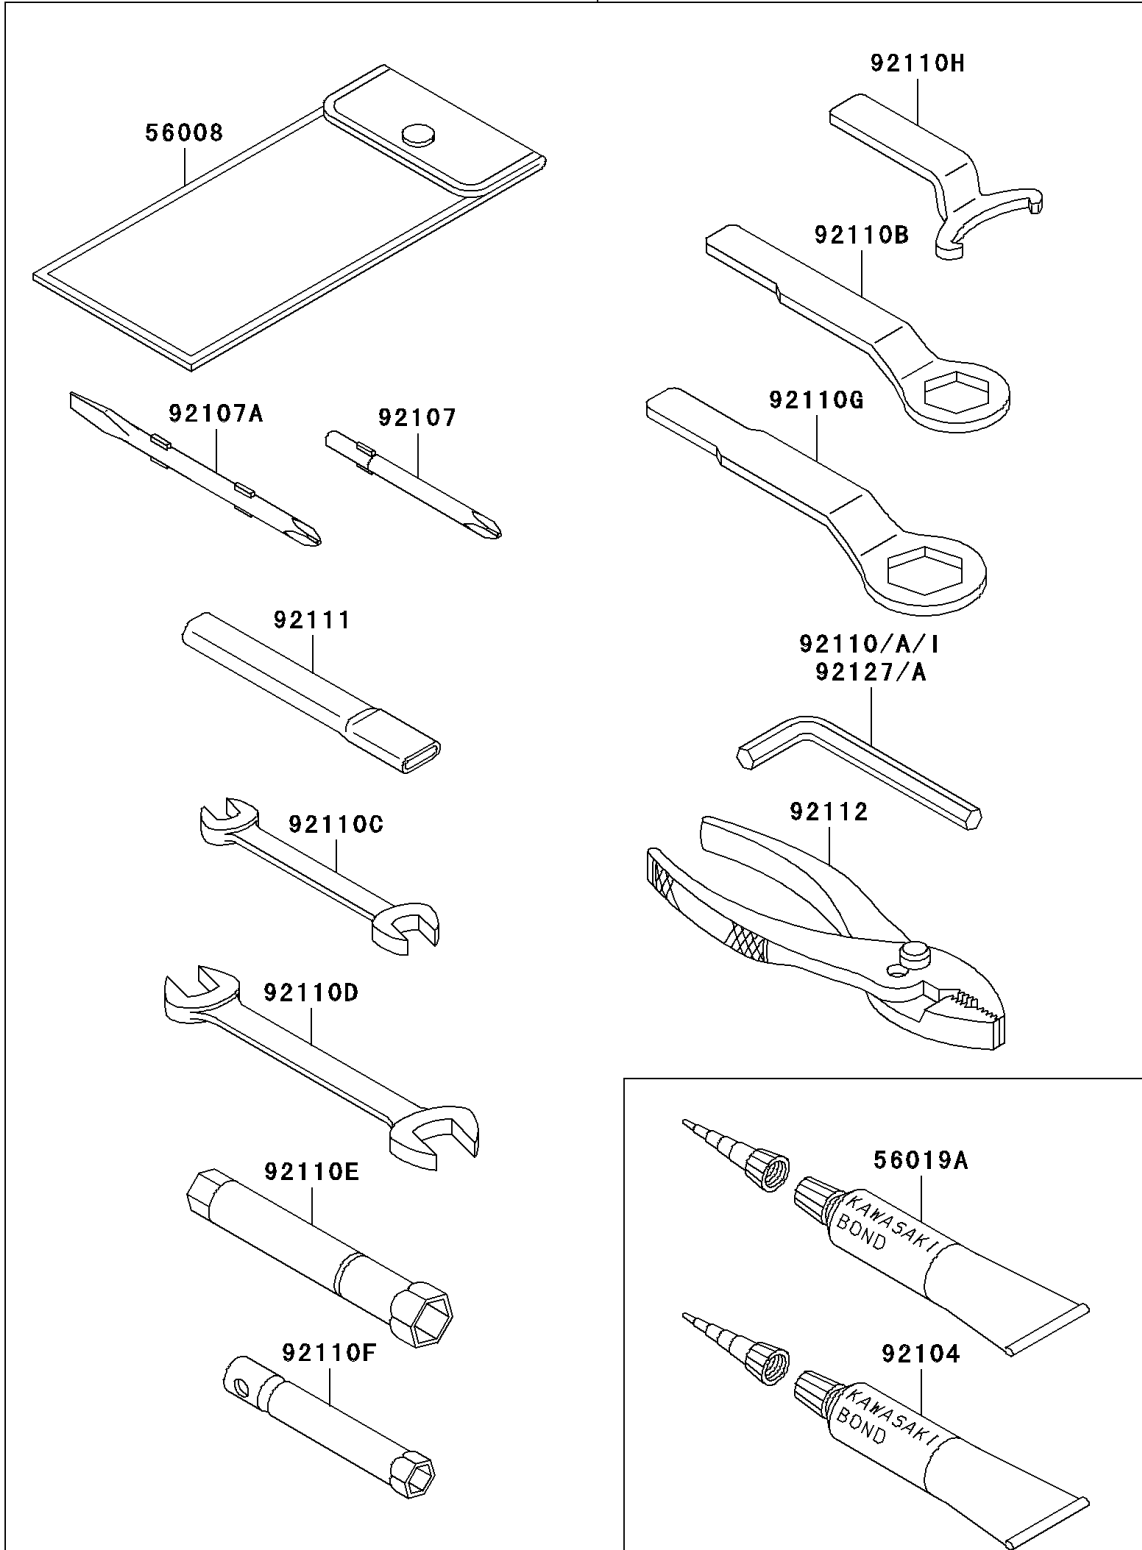

1999 Ninja® ZX™-7R PARTS DIAGRAM

Owner's Tools

56007

F2810

1999 Ninja® ZX™-7R PARTS LIST

Owner's Tools

ITEM NAME	PART NUMBER	QUANTITY
TOOL-KIT (Ref # 56007)	56007-1400	1
BAG,TOOL (Ref # 56008)	56008-006	1
THREE BOND TB1211,HT/RS,WHITE (Ref # 56019A)	56019-120	1
GASKET-LIQUID,TUBE,100G,BLACK (Ref # 92104)	92104-1003	1
TOOL-DRIVER,#3PHILLIPS (Ref # 92107)	92107-005	1
TOOL-DRIVER,#2PHILLIPS&SLOT (Ref # 92107A)	92107-1051	1
TOOL-WRENCH,ALLEN,5MM (Ref # 92110)	92110-1015	1
TOOL-WRENCH,ALLEN,3MM (Ref # 92110A)	92110-1140	1
TOOL-WRENCH,BOX END,27MM (Ref # 92110B)	92110-1147	1
TOOL-WRENCH,OPEN END,10X12 (Ref # 92110C)	92110-1152	1
TOOL-WRENCH,OPEN END,14X17 (Ref # 92110D)	92110-1153	1
TOOL-WRENCH,BOX,16MM (Ref # 92110E)	92110-1154	1
TOOL-WRENCH,BOX,10MM (Ref # 92110F)	92110-1156	1
TOOL-WRENCH,BOX END,32MM (Ref # 92110G)	92110-1161	1
TOOL-WRENCH,LEVER (Ref # 92110H)	92110-1184	1
TOOL-WRENCH,ALLEN,4MM (Ref # 92110I)	92110-3703	1
TOOL-BAR,BOX END WRENCH (Ref # 92111)	92111-1052	1
TOOL-PLIERS (Ref # 92112)	92112-003	1
TOOL-WRENCH,ALLEN,8MM (Ref # 92127)	92127-002	1
TOOL-WRENCH,ALLEN,6MM (Ref # 92127A)	92127-003	1