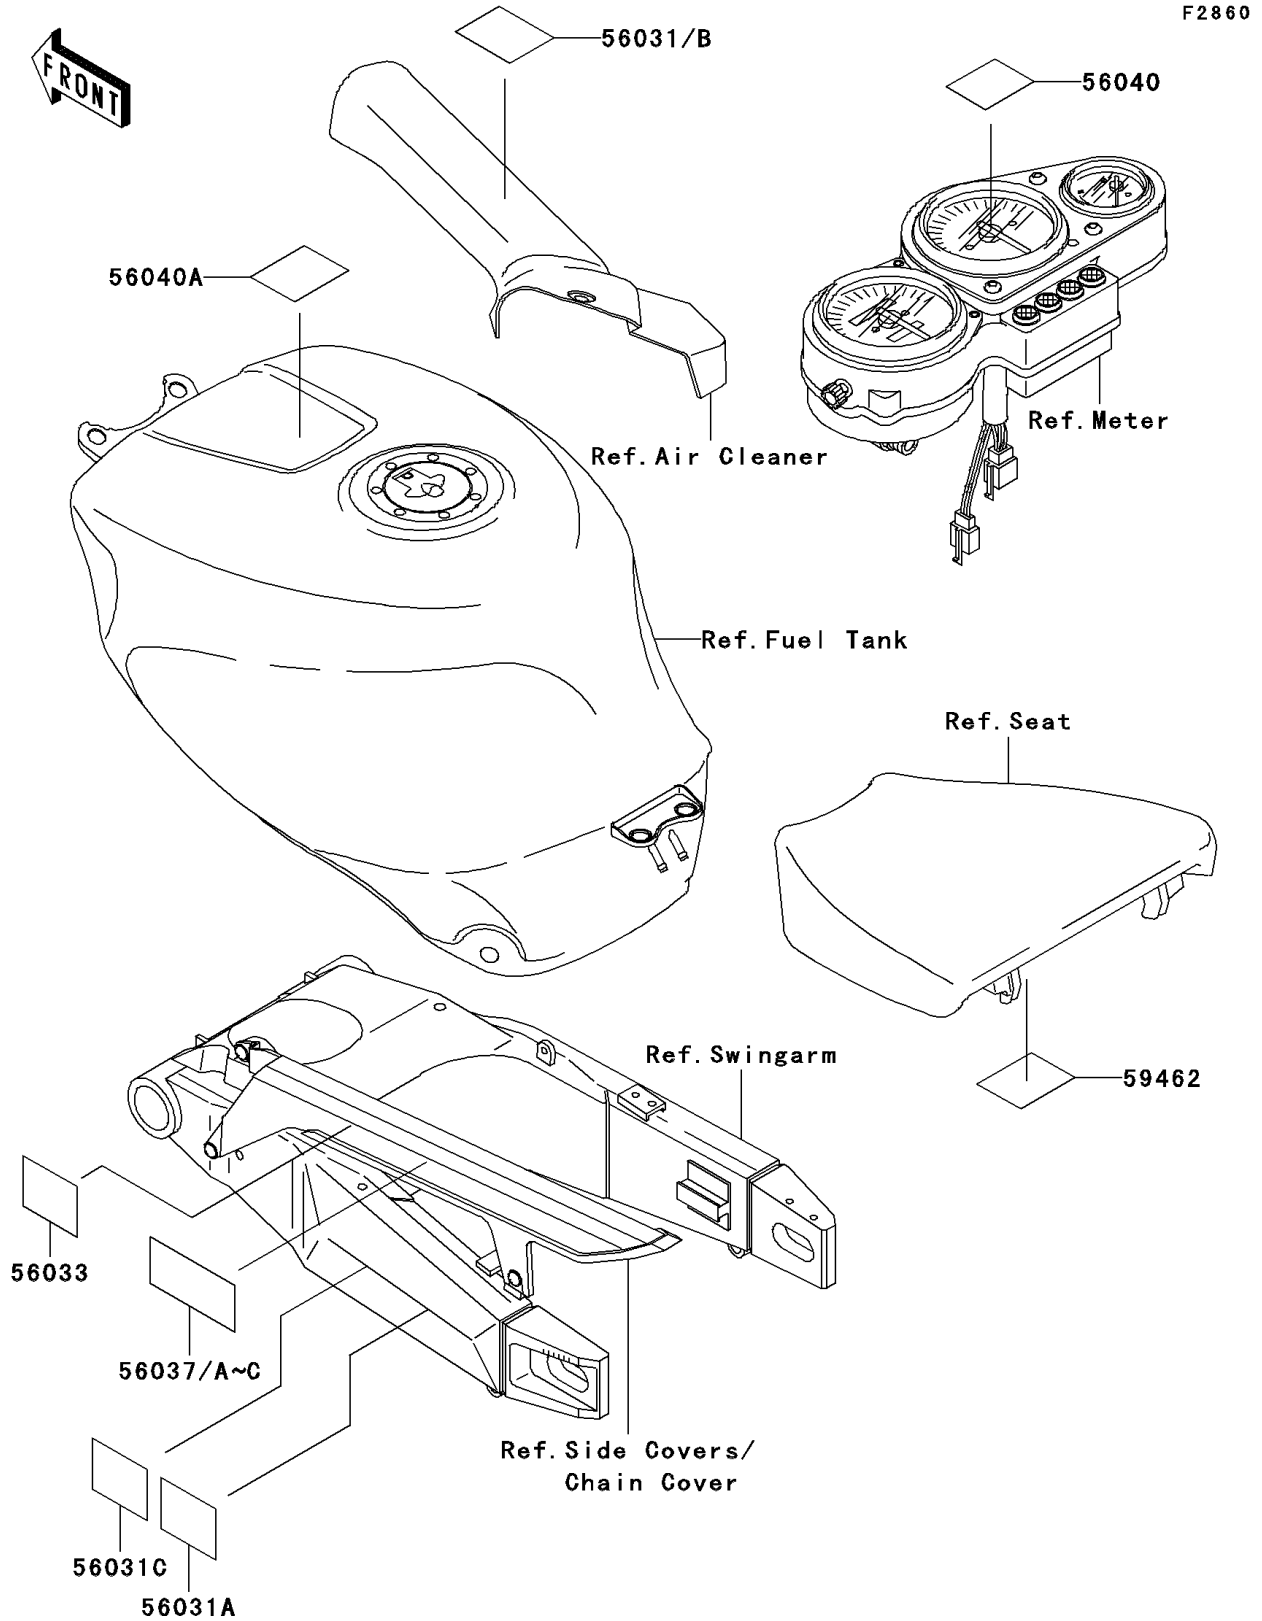

1996 Ninja® ZX™-7R PARTS DIAGRAM

Labels

1996 Ninja® ZX™-7R PARTS LIST

Labels

ITEM NAME	PART NUMBER	QUANTITY
LABEL-MANUAL,DAILY SAFETY (Ref # 56031C)	56031-1979	1
LABEL-MANUAL,CHAIN (Ref # 56033)	56033-1056	1
LABEL-MANUAL,OIL&OIL FILTER (Ref # 56031)	56031-1958	1
LABEL-MANUAL,DAILY SAFETY (Ref # 56031A)	56031-1959	1
LABEL-MANUAL,OIL&OIL FILTER (Ref # 56031B)	56031-1961	1
LABEL-SPECIFICATION,TIRE&LOAD (Ref # 56037)	56037-1706	1
LABEL-SPECIFICATION,TIRE&LOAD (Ref # 56037A)	56037-1724	1
LABEL-WARNING,BREAK IN CAUTION (Ref # 56040)	56040-1007	1
LABEL-WARNING,EVAPO (Ref # 56040A)	56040-1121	1
LABEL-CERTIFICATION,EVAPO ROUT (Ref # 59462)	59462-1072	1